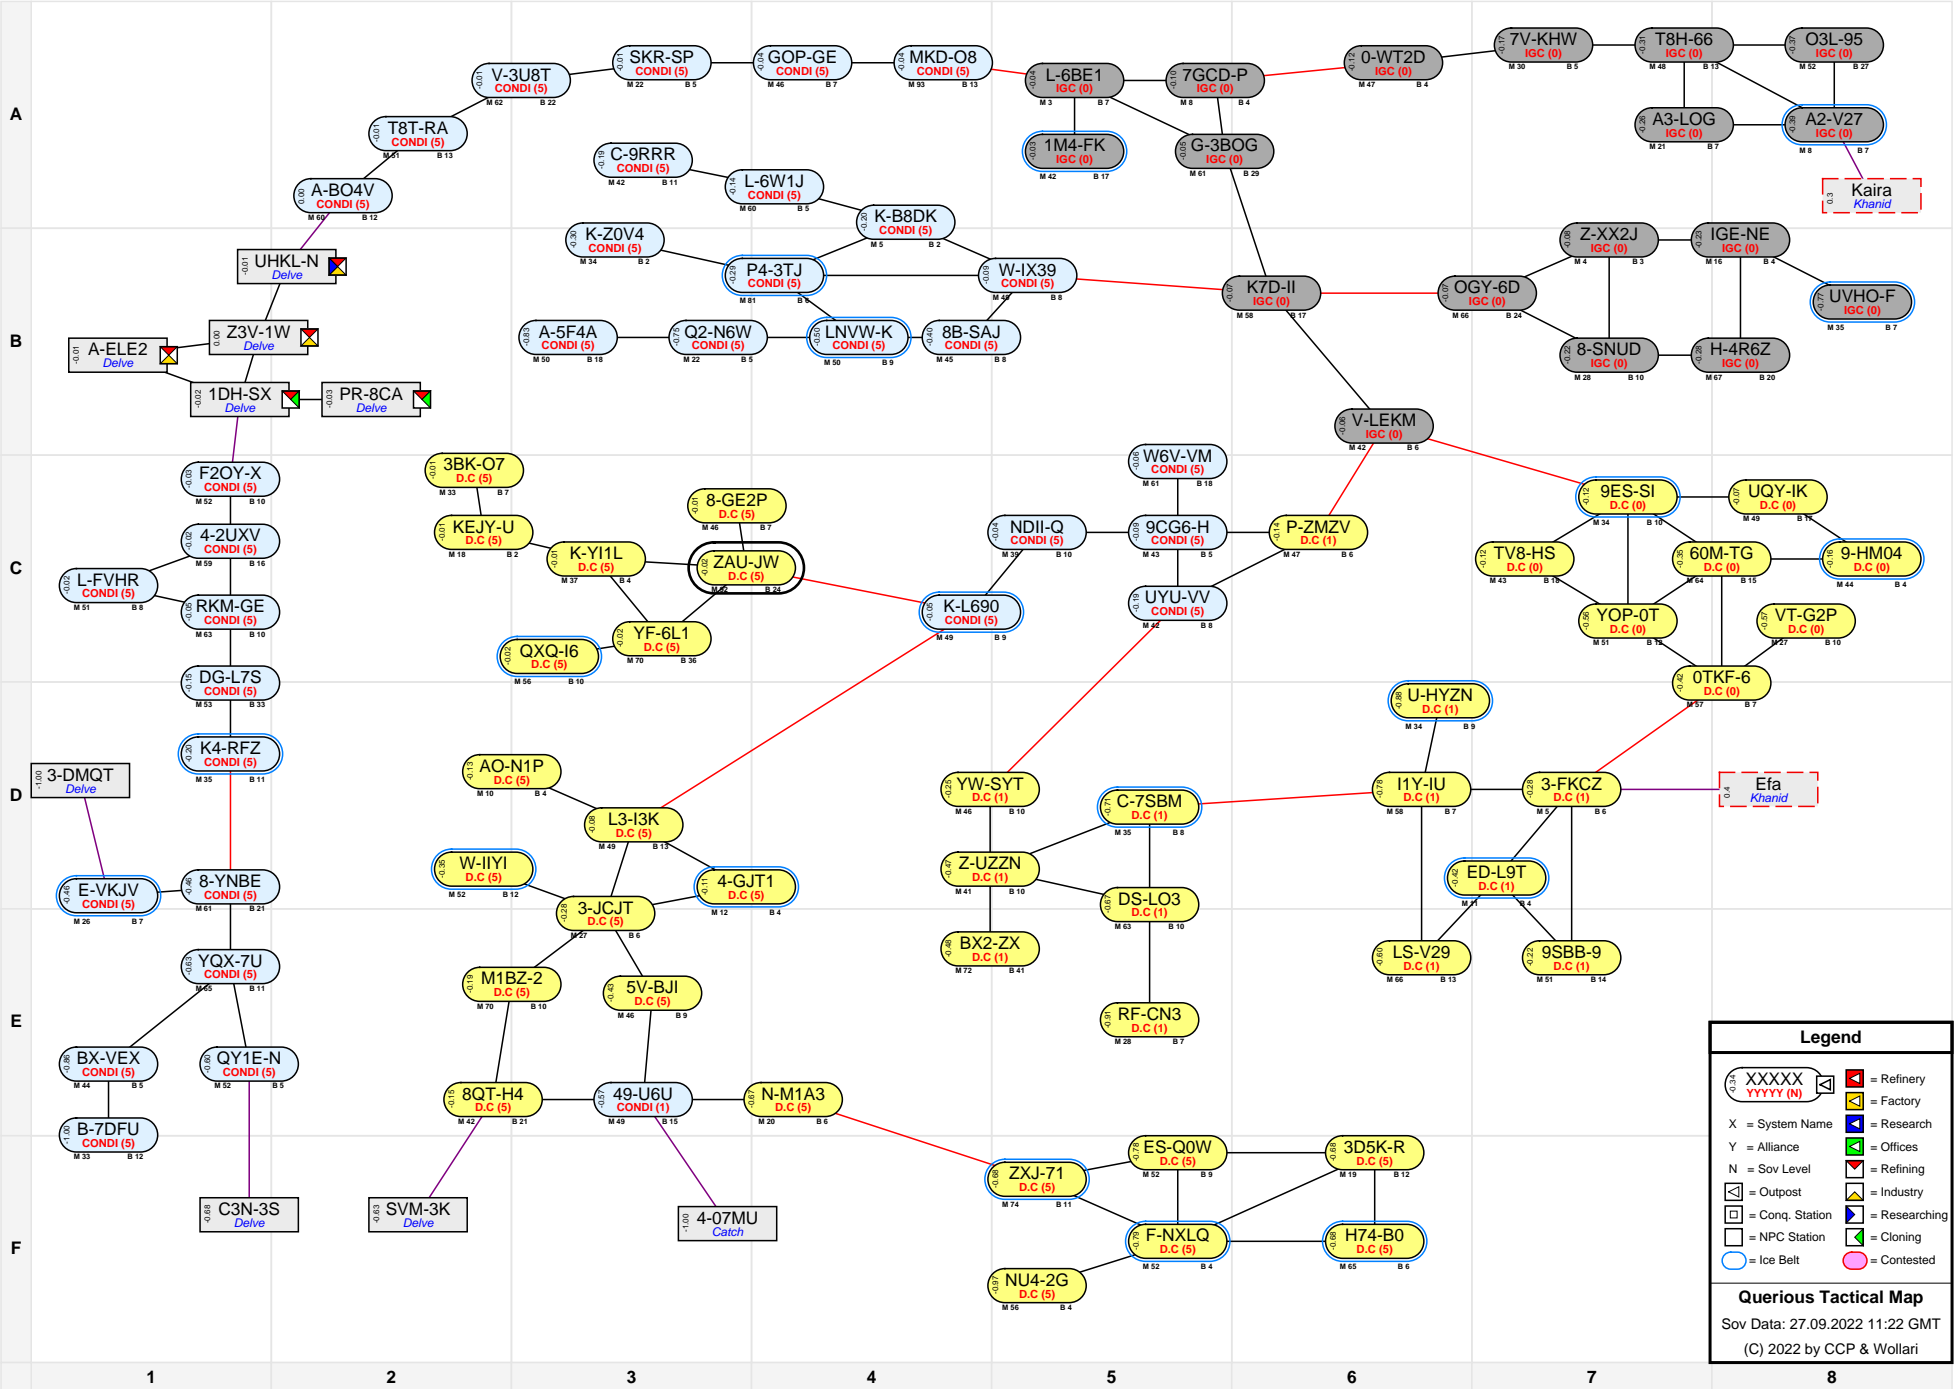

# Querious Tactical Map

**Legend**

- XXXXX (blue) = Refinery
- YYYYY (red) = Factory
- X = System Name
- Y = Alliance
- N = Sov Level
- [Icon] = Outpost
- [Icon] = Conq. Station
- [Icon] = NPC Station
- [Icon] = Ice Belt
- [Icon] = Contested
- [Icon] = Research
- [Icon] = Offices
- [Icon] = Refining
- [Icon] = Industry
- [Icon] = Researching
- [Icon] = Cloning

**Querious Tactical Map**  
 Sov Data: 27.09.2022 11:22 GMT  
 (C) 2022 by CCP & Wollari