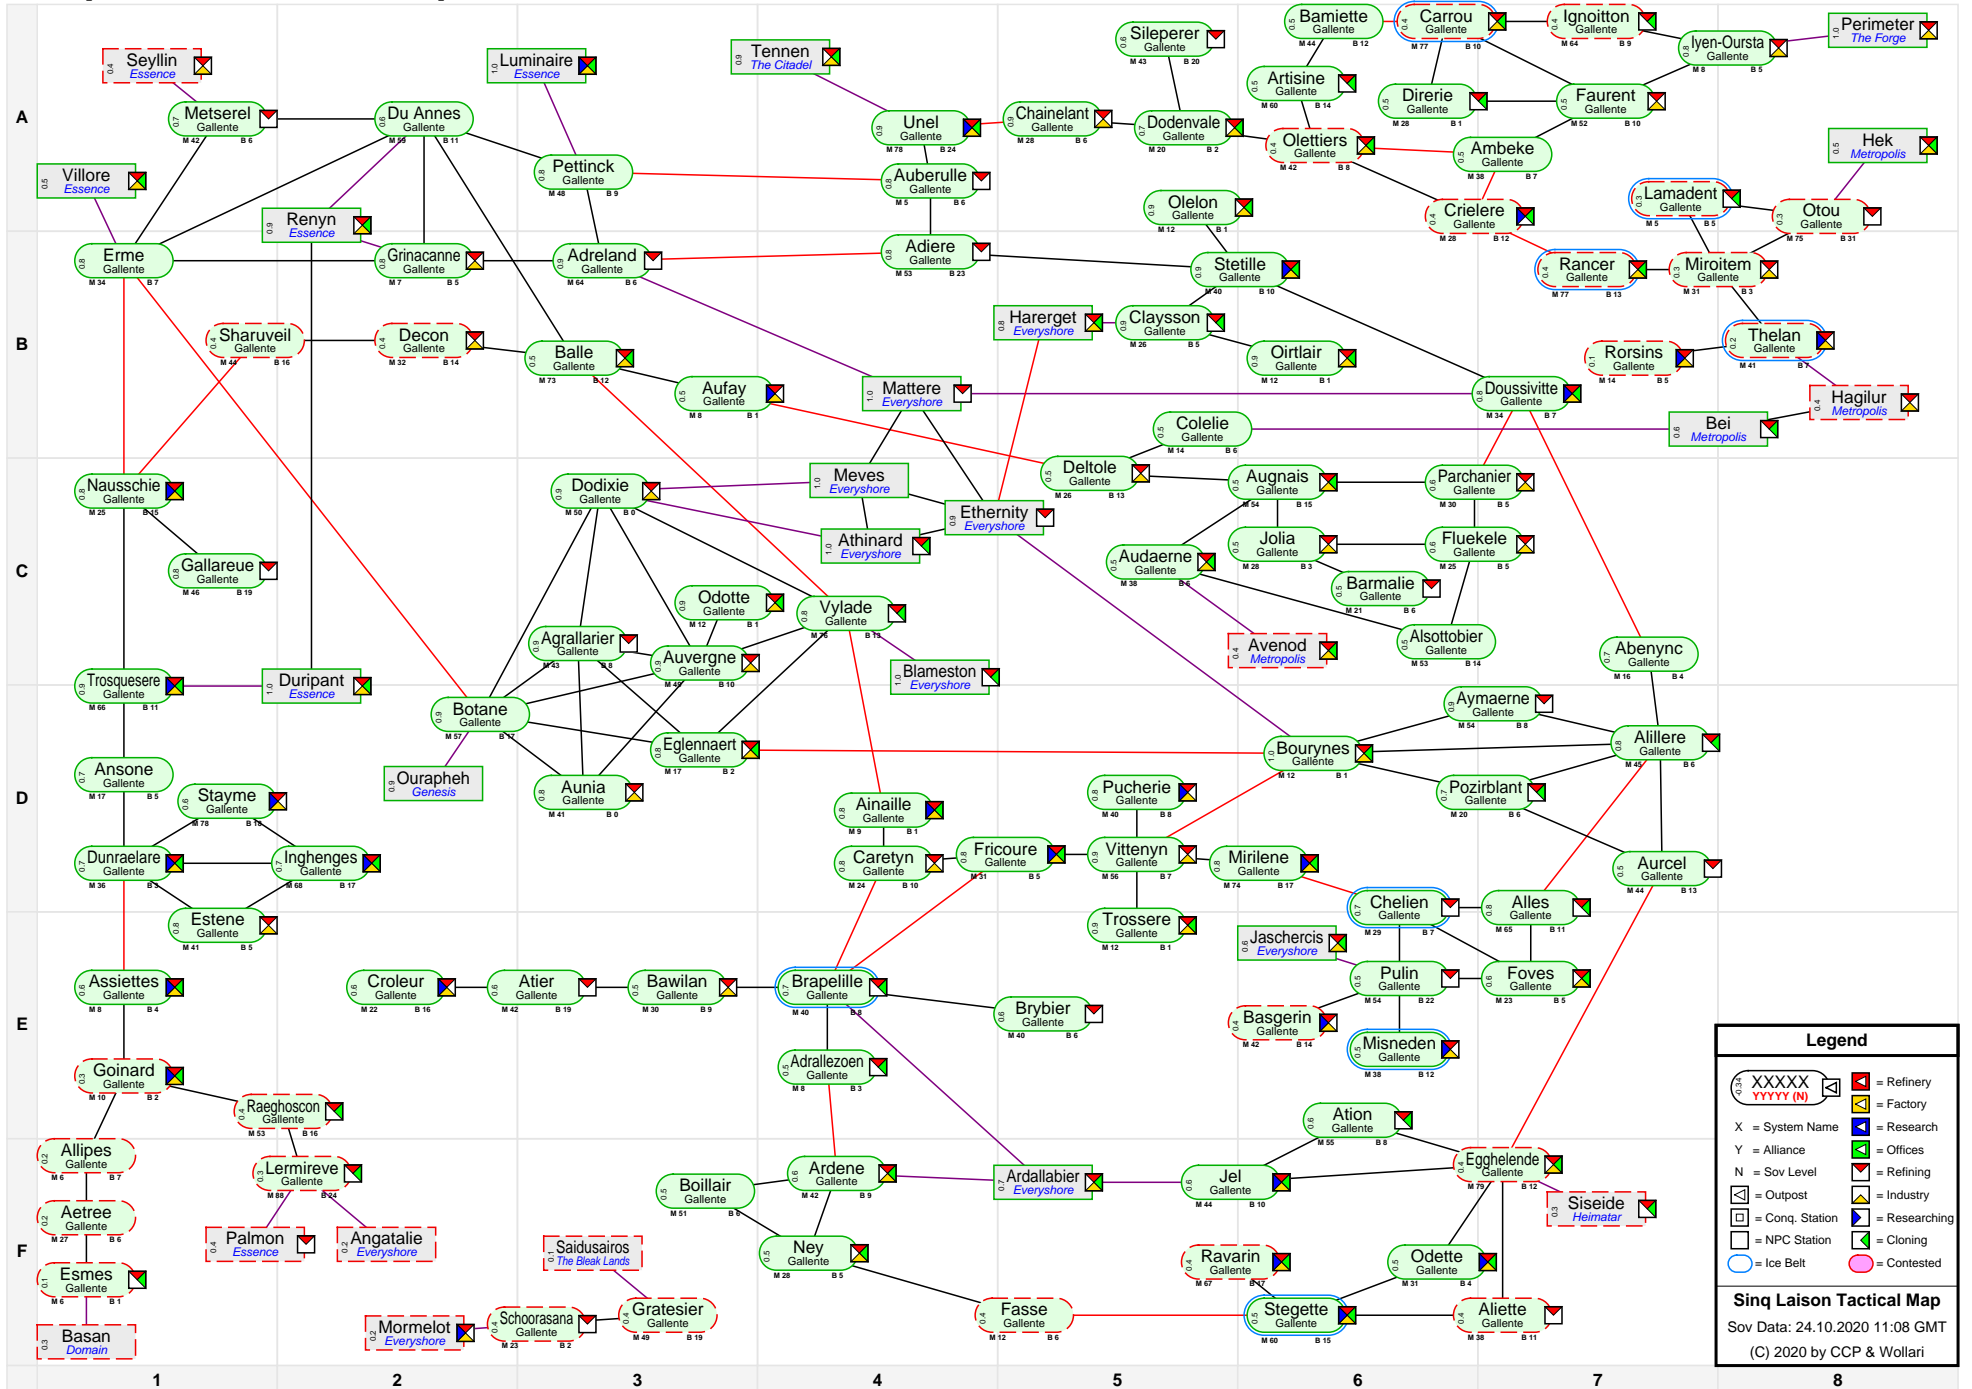

Sinq Laison Tactical Map

Legend

- XXXXXX (with M and B codes) = Refinery
- XXXXXX (with M and B codes) = Factory
- X = System Name
- Y = Alliance
- N = Sov Level
- [Icon] = Research
- [Icon] = Offices
- [Icon] = Refining
- [Icon] = Industry
- [Icon] = Outpost
- [Icon] = Conq. Station
- [Icon] = Researching
- [Icon] = NPC Station
- [Icon] = Cloning
- [Icon] = Contested
- [Icon] = Ice Belt
- [Icon] = Heimatar

Sinq Laison Tactical Map
 Sov Data: 24.10.2020 11:08 GMT
 (C) 2020 by CCP & Wollari