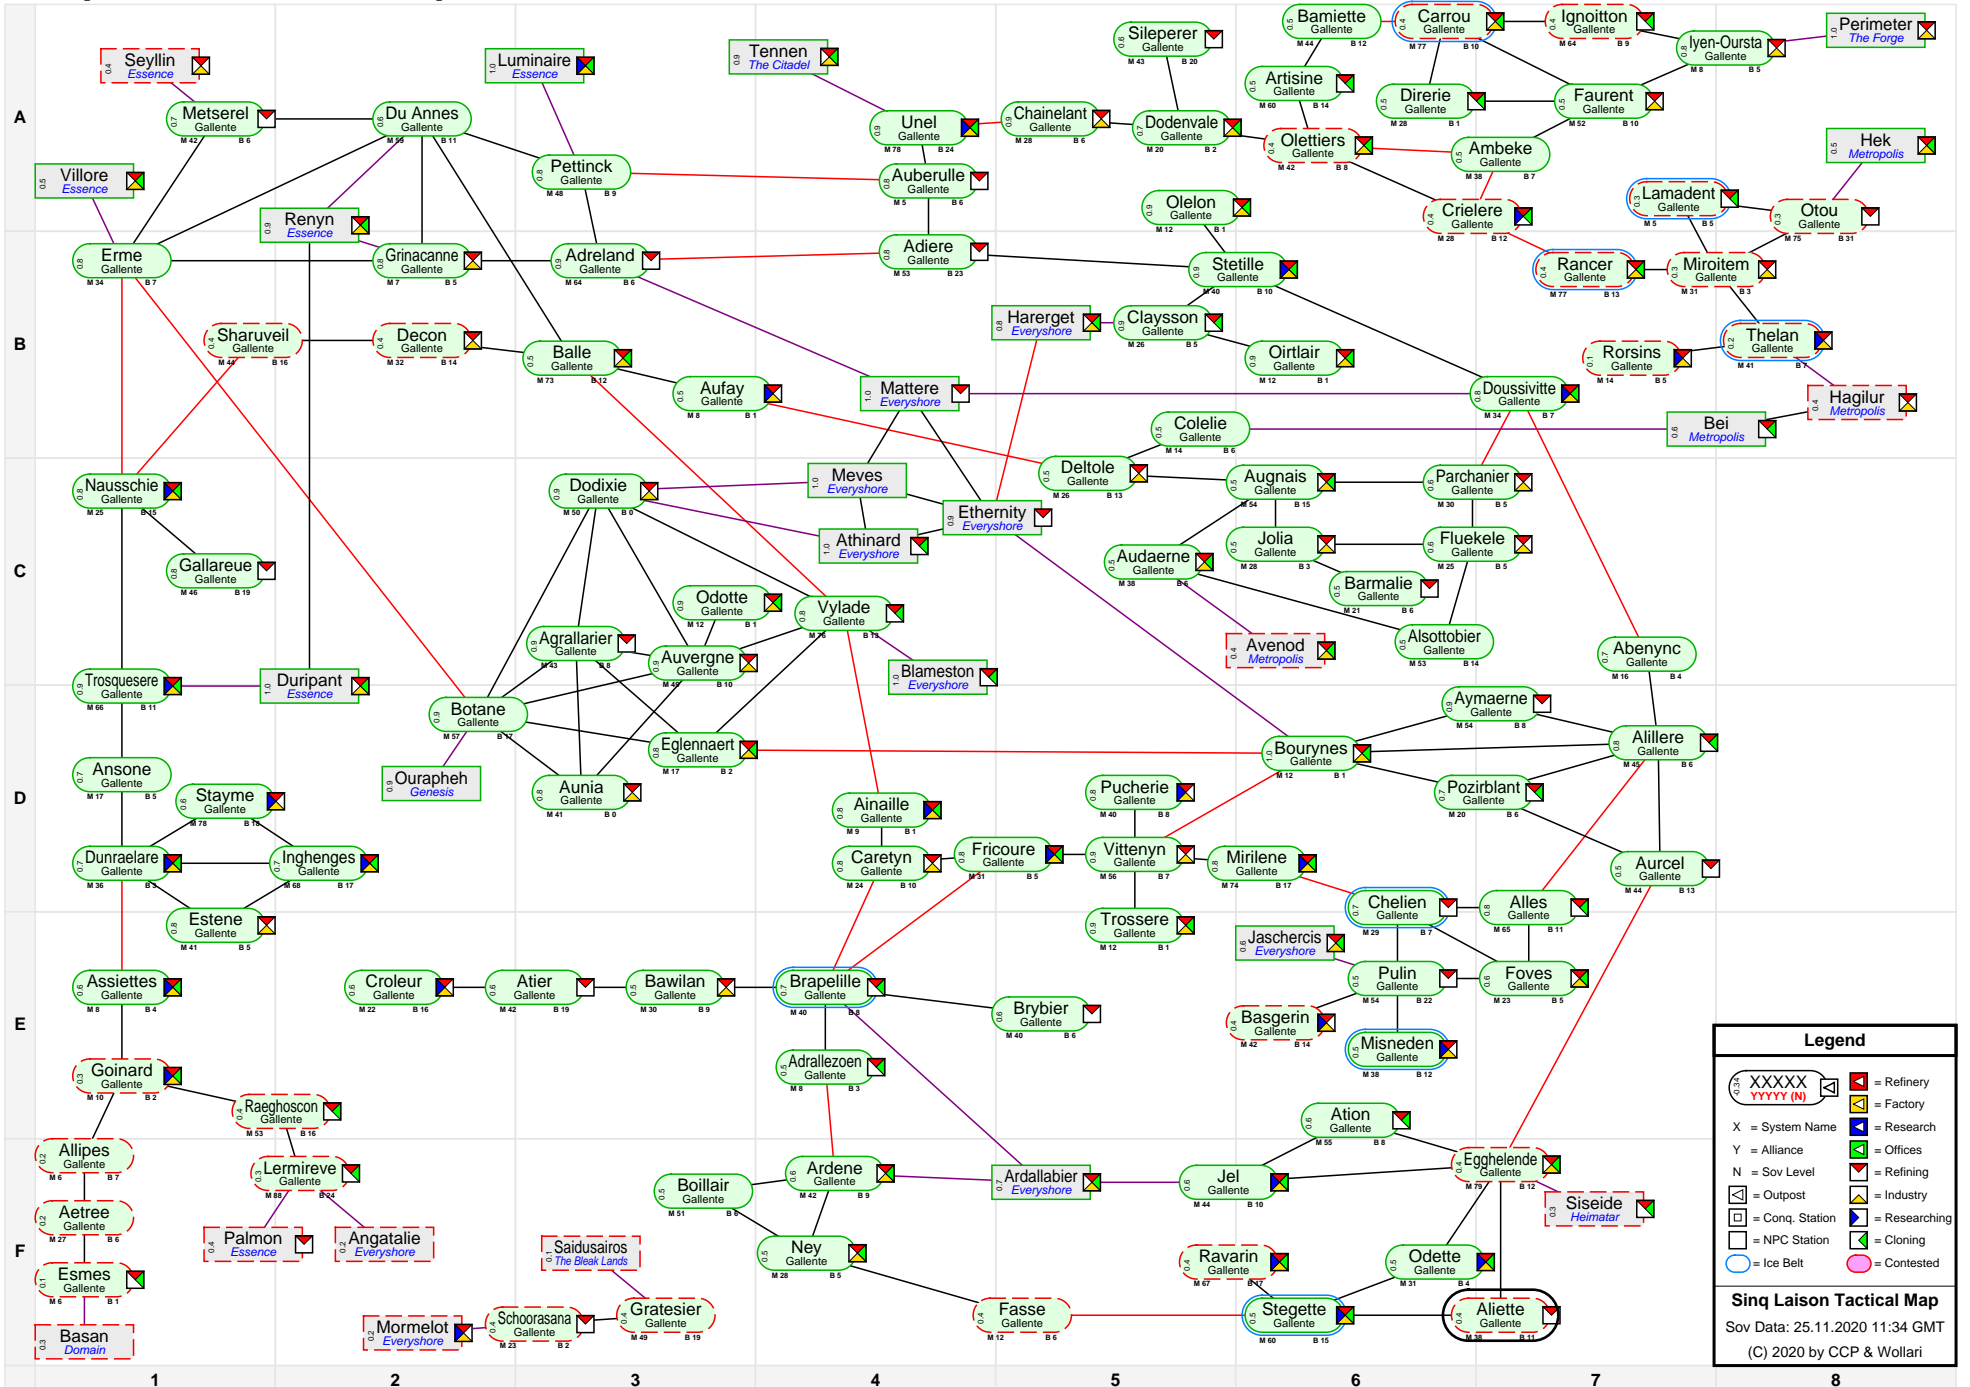

Sinq Laison Tactical Map

Legend

- XXXXXX (with icons) = Refinery
- YYYYY (with icon) = Factory
- X = System Name
- Y = Alliance
- N = Sov Level
- (with icon) = Research
- (with icon) = Offices
- (with icon) = Refining
- (with icon) = Industry
- (with icon) = Outpost
- (with icon) = Conq. Station
- (with icon) = Researching
- (with icon) = NPC Station
- (with icon) = Cloning
- (with icon) = Contested

Sinq Laison Tactical Map
 Sov Data: 25.11.2020 11:34 GMT
 (C) 2020 by CCP & Wollari