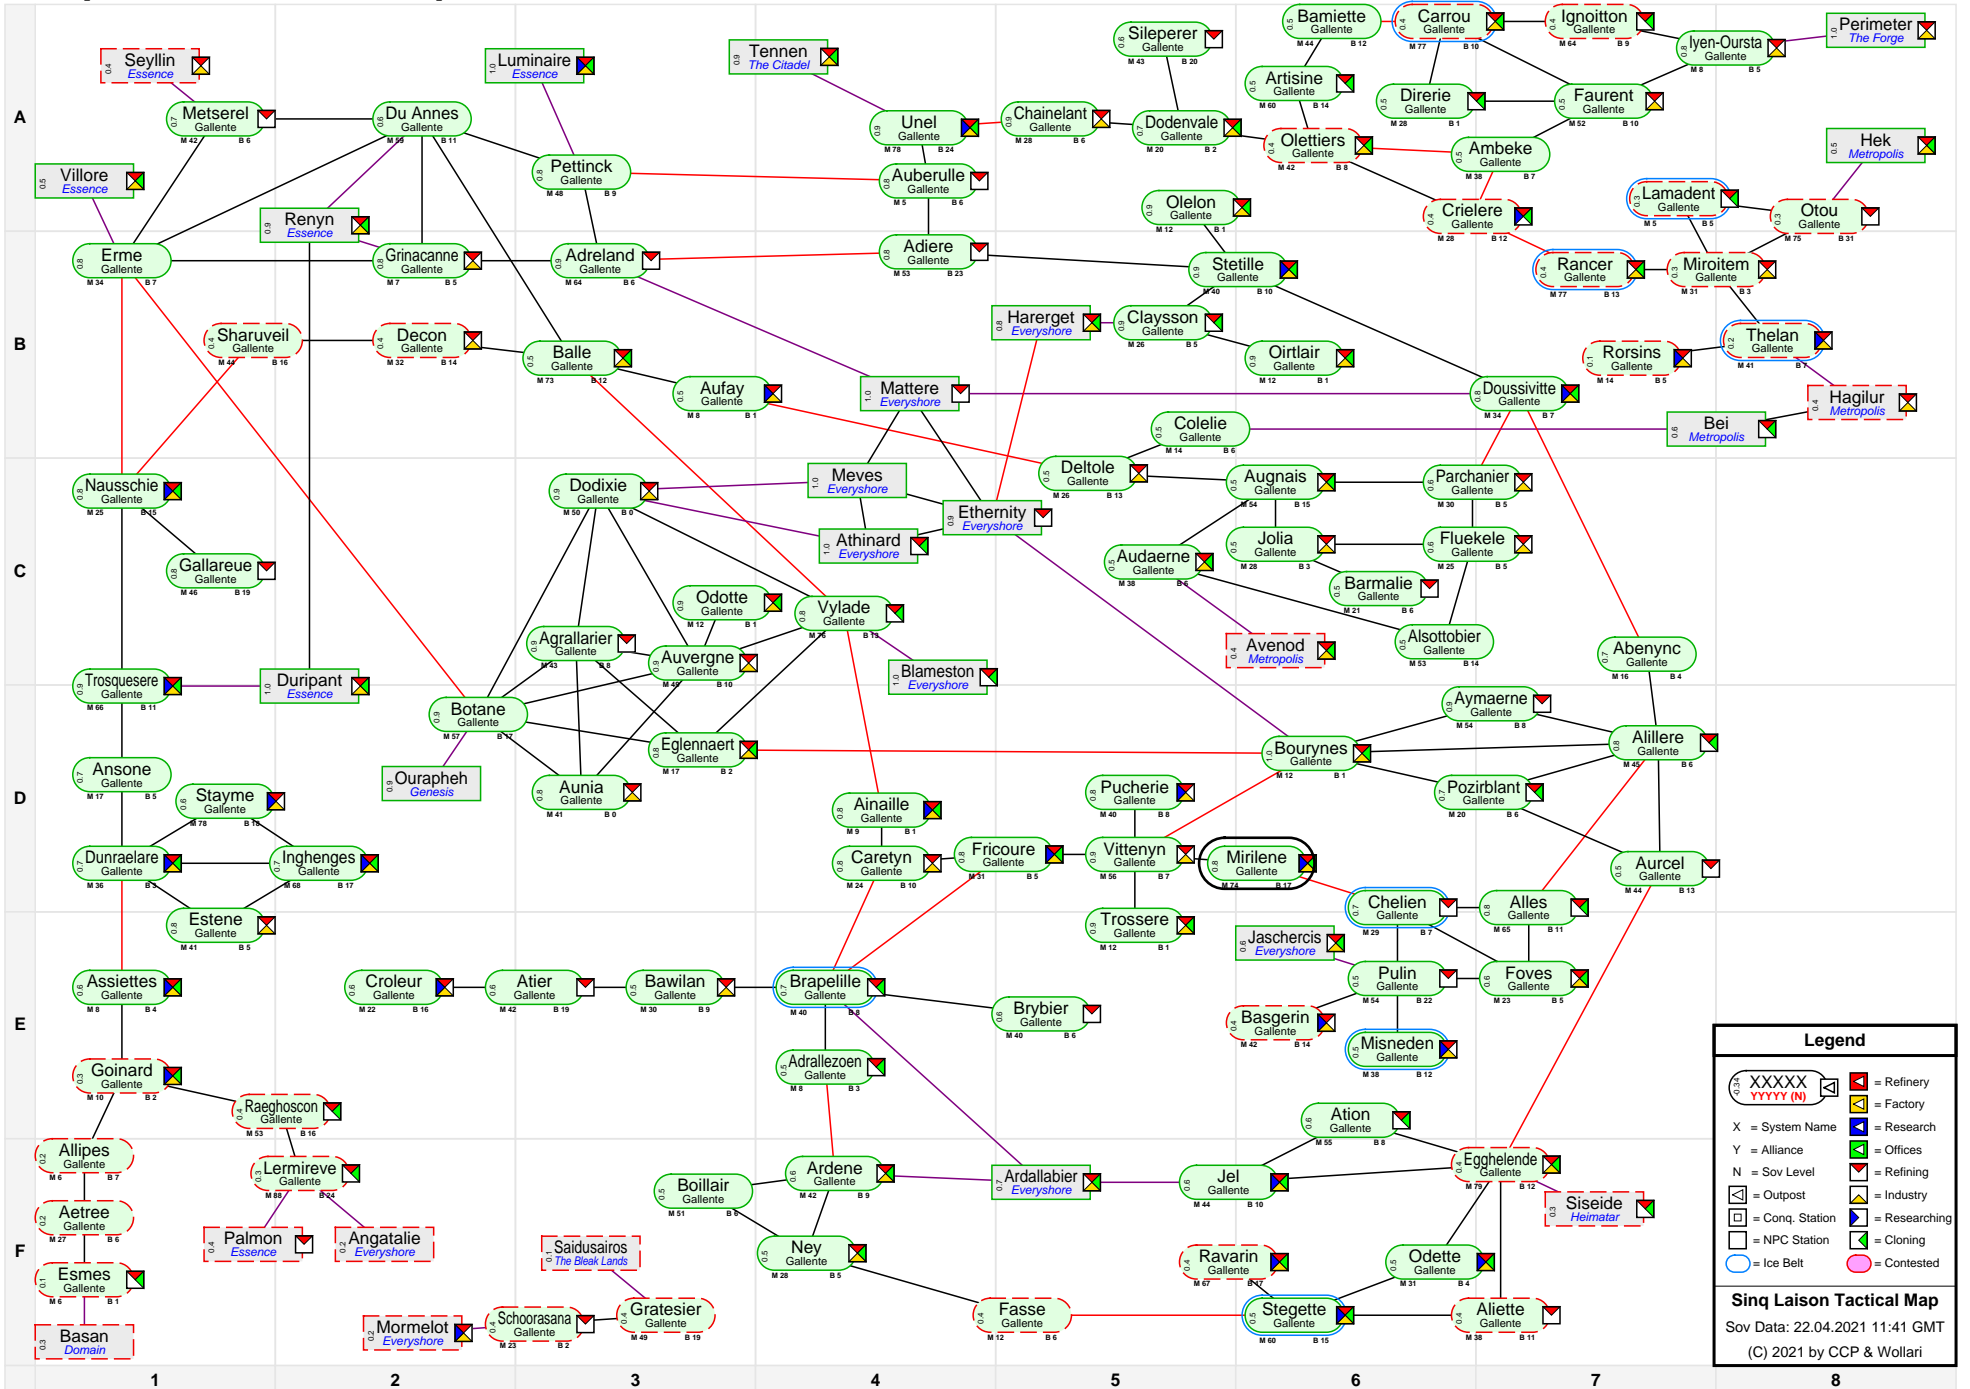

Sinq Laison Tactical Map

Legend

- XXXXXX
YYYY (N) [Icon] = Refinery
- X [Icon] = Factory
- X [Icon] = Research
- Y [Icon] = Offices
- N [Icon] = Sov Level
- N [Icon] = Refining
- [Icon] = Industry
- [Icon] = Conq. Station
- [Icon] = Researching
- [Icon] = NPC Station
- [Icon] = Cloning
- [Icon] = Contested
- [Icon] = Ice Belt

Sinq Laison Tactical Map
 Sov Data: 22.04.2021 11:41 GMT
 (C) 2021 by CCP & Wollari