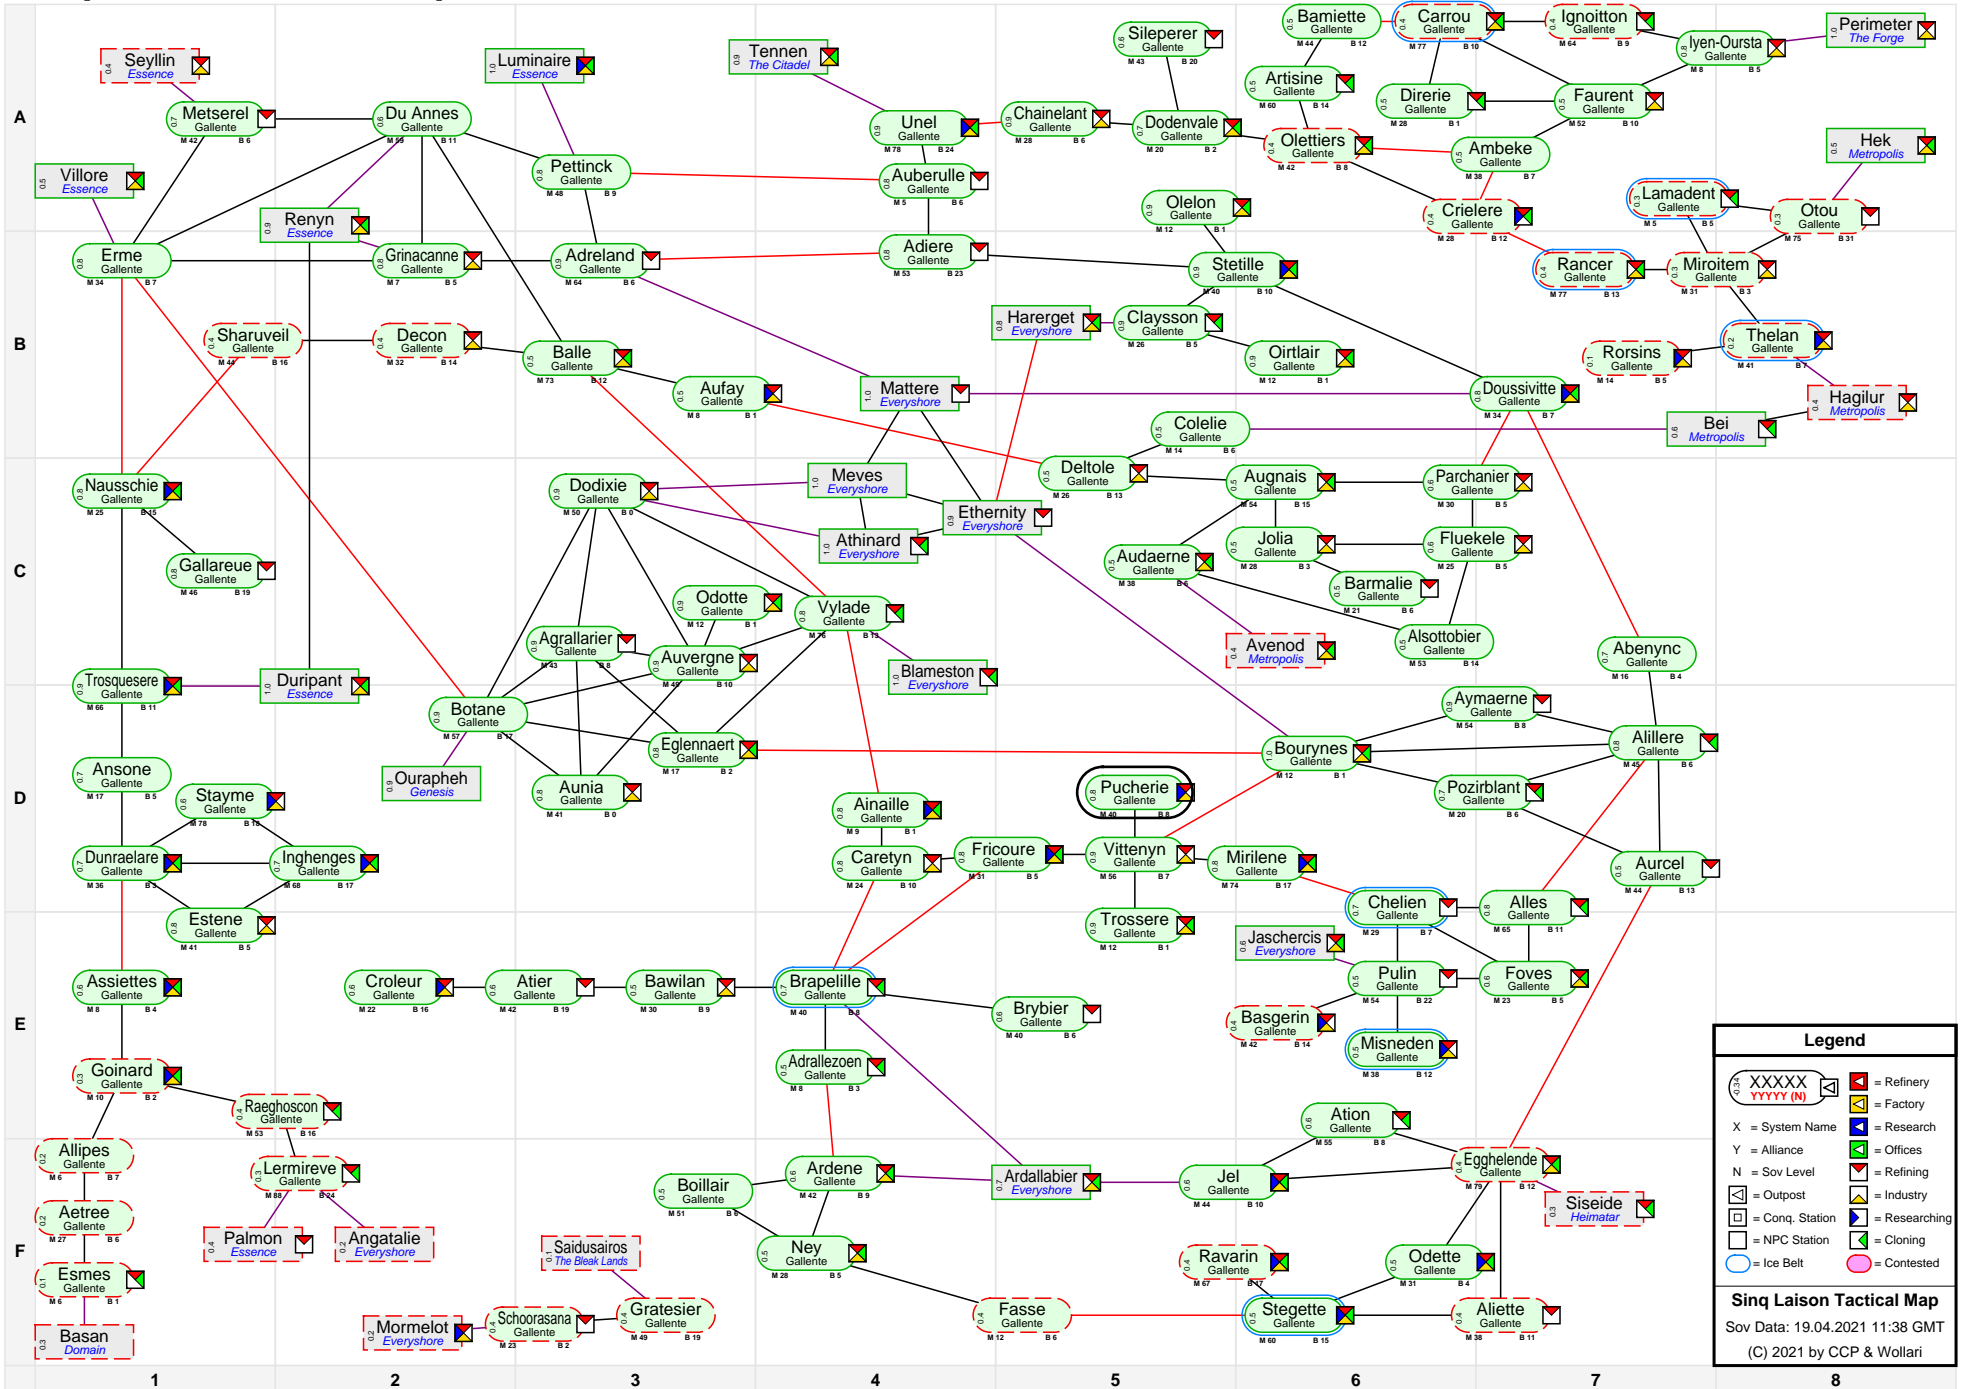

Sinq Laison Tactical Map

Legend

- XXXXXX
YYYY (N) = Refinery
- X = System Name
- Y = Alliance
- N = Sov Level
- [Icon] = Research
- [Icon] = Offices
- [Icon] = Refining
- [Icon] = Industry
- [Icon] = Outpost
- [Icon] = Conq. Station
- [Icon] = Researching
- [Icon] = NPC Station
- [Icon] = Cloning
- [Icon] = Ice Belt
- [Icon] = Contested

Sinq Laison Tactical Map
 Sov Data: 19.04.2021 11:38 GMT
 (C) 2021 by CCP & Wollari