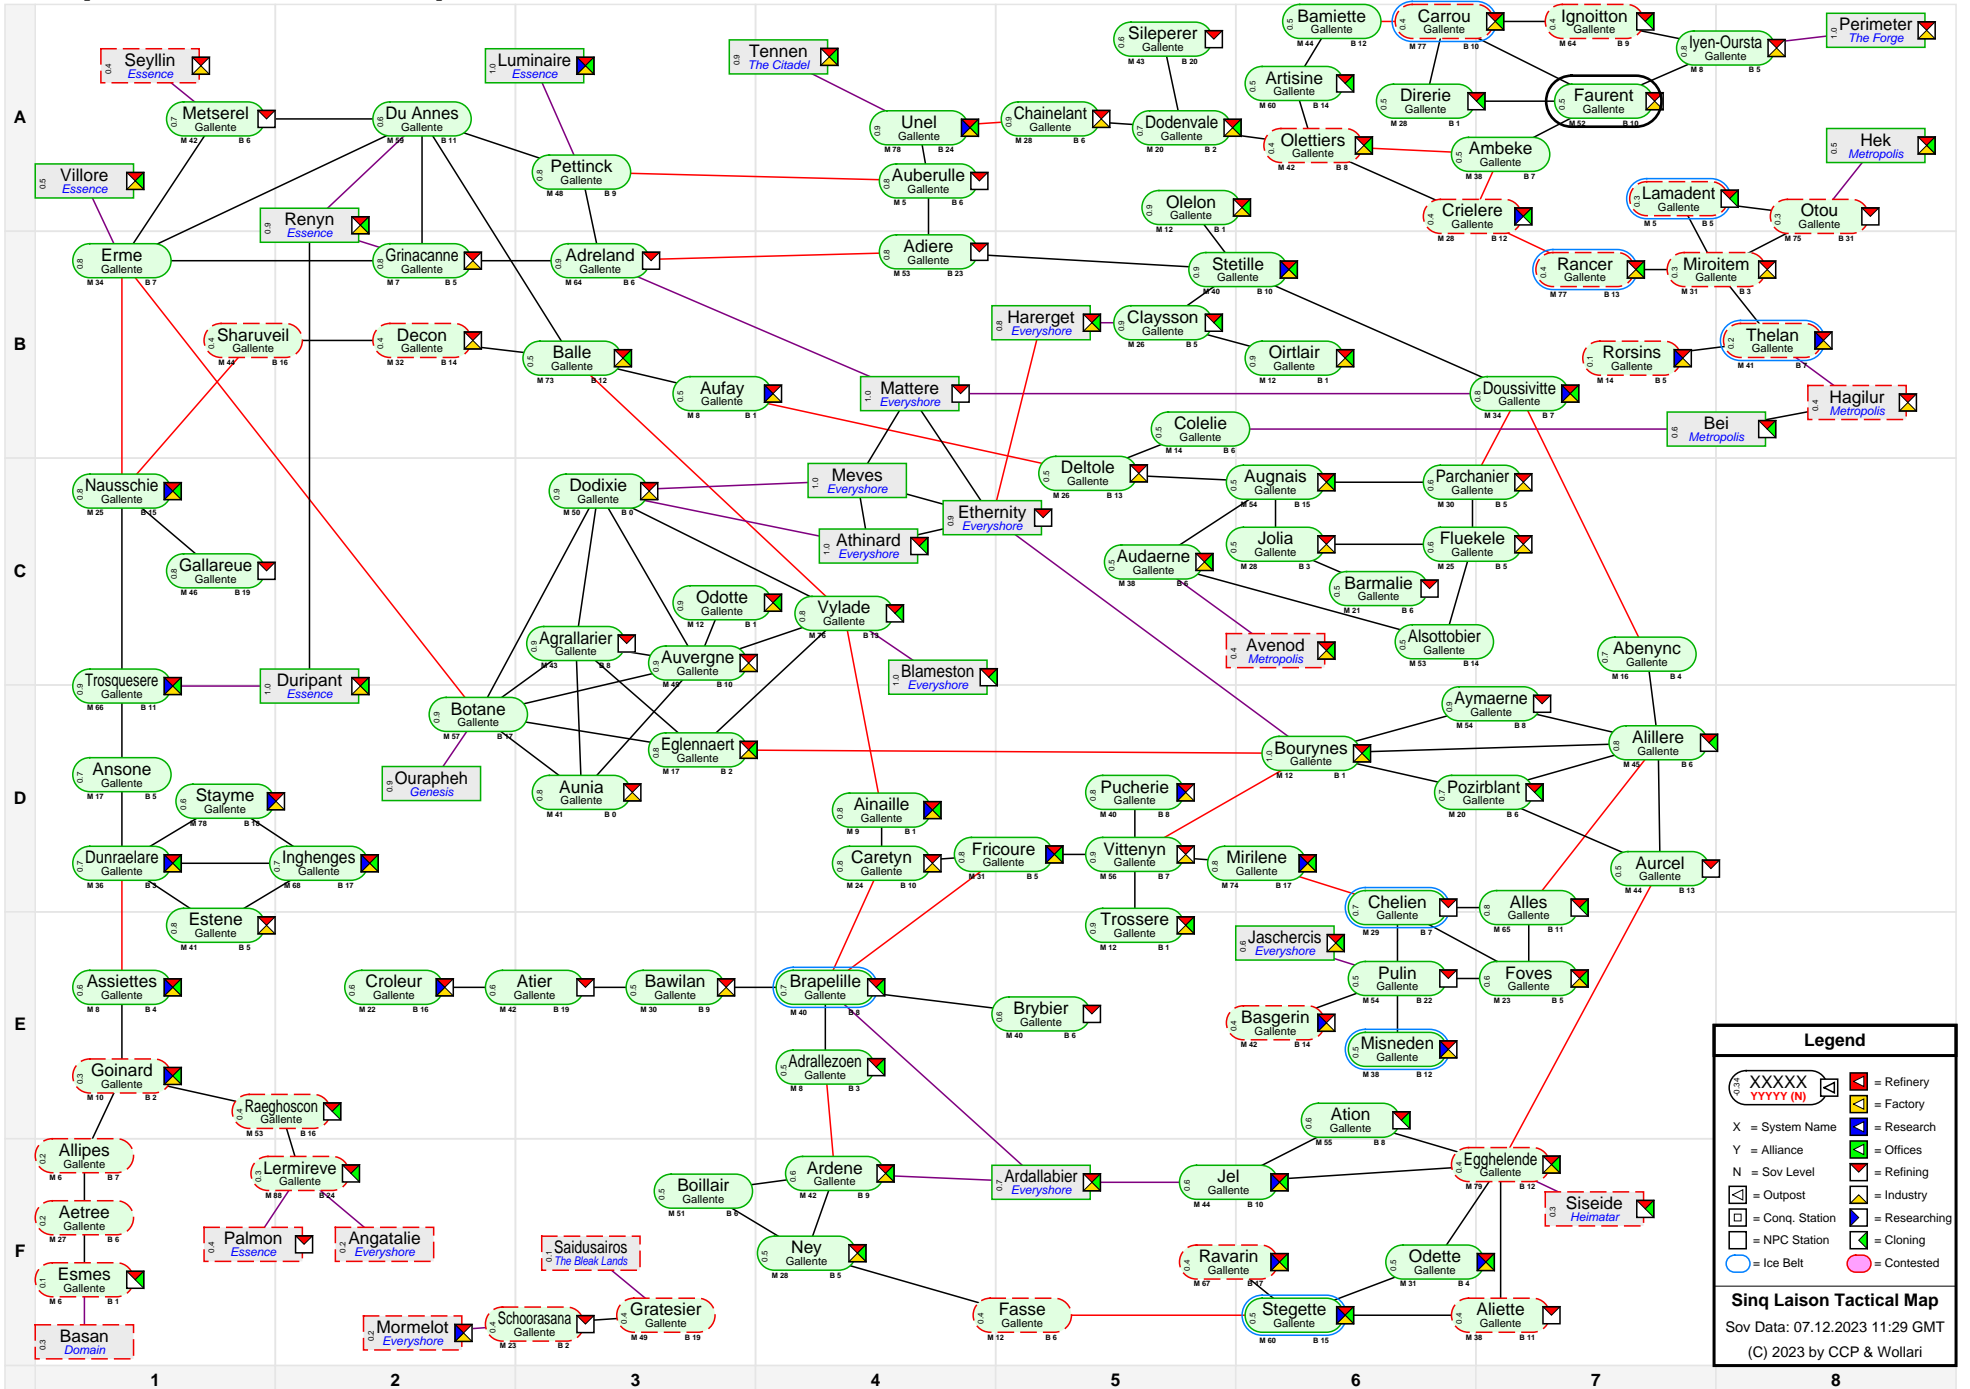

# Sinq Laison Tactical Map

**Legend**

- XXXXXX  
YYYY (N) [Icon] = Refinery
- X [Icon] = Factory
- X [Icon] = Research
- Y [Icon] = Offices
- N [Icon] = Sov Level
- N [Icon] = Refining
- [Icon] = Outpost
- [Icon] = Conq. Station
- [Icon] = Researching
- [Icon] = NPC Station
- [Icon] = Cloning
- [Icon] = Contested

**Sinq Laison Tactical Map**  
Sov Data: 07.12.2023 11:29 GMT  
(C) 2023 by CCP & Wollari