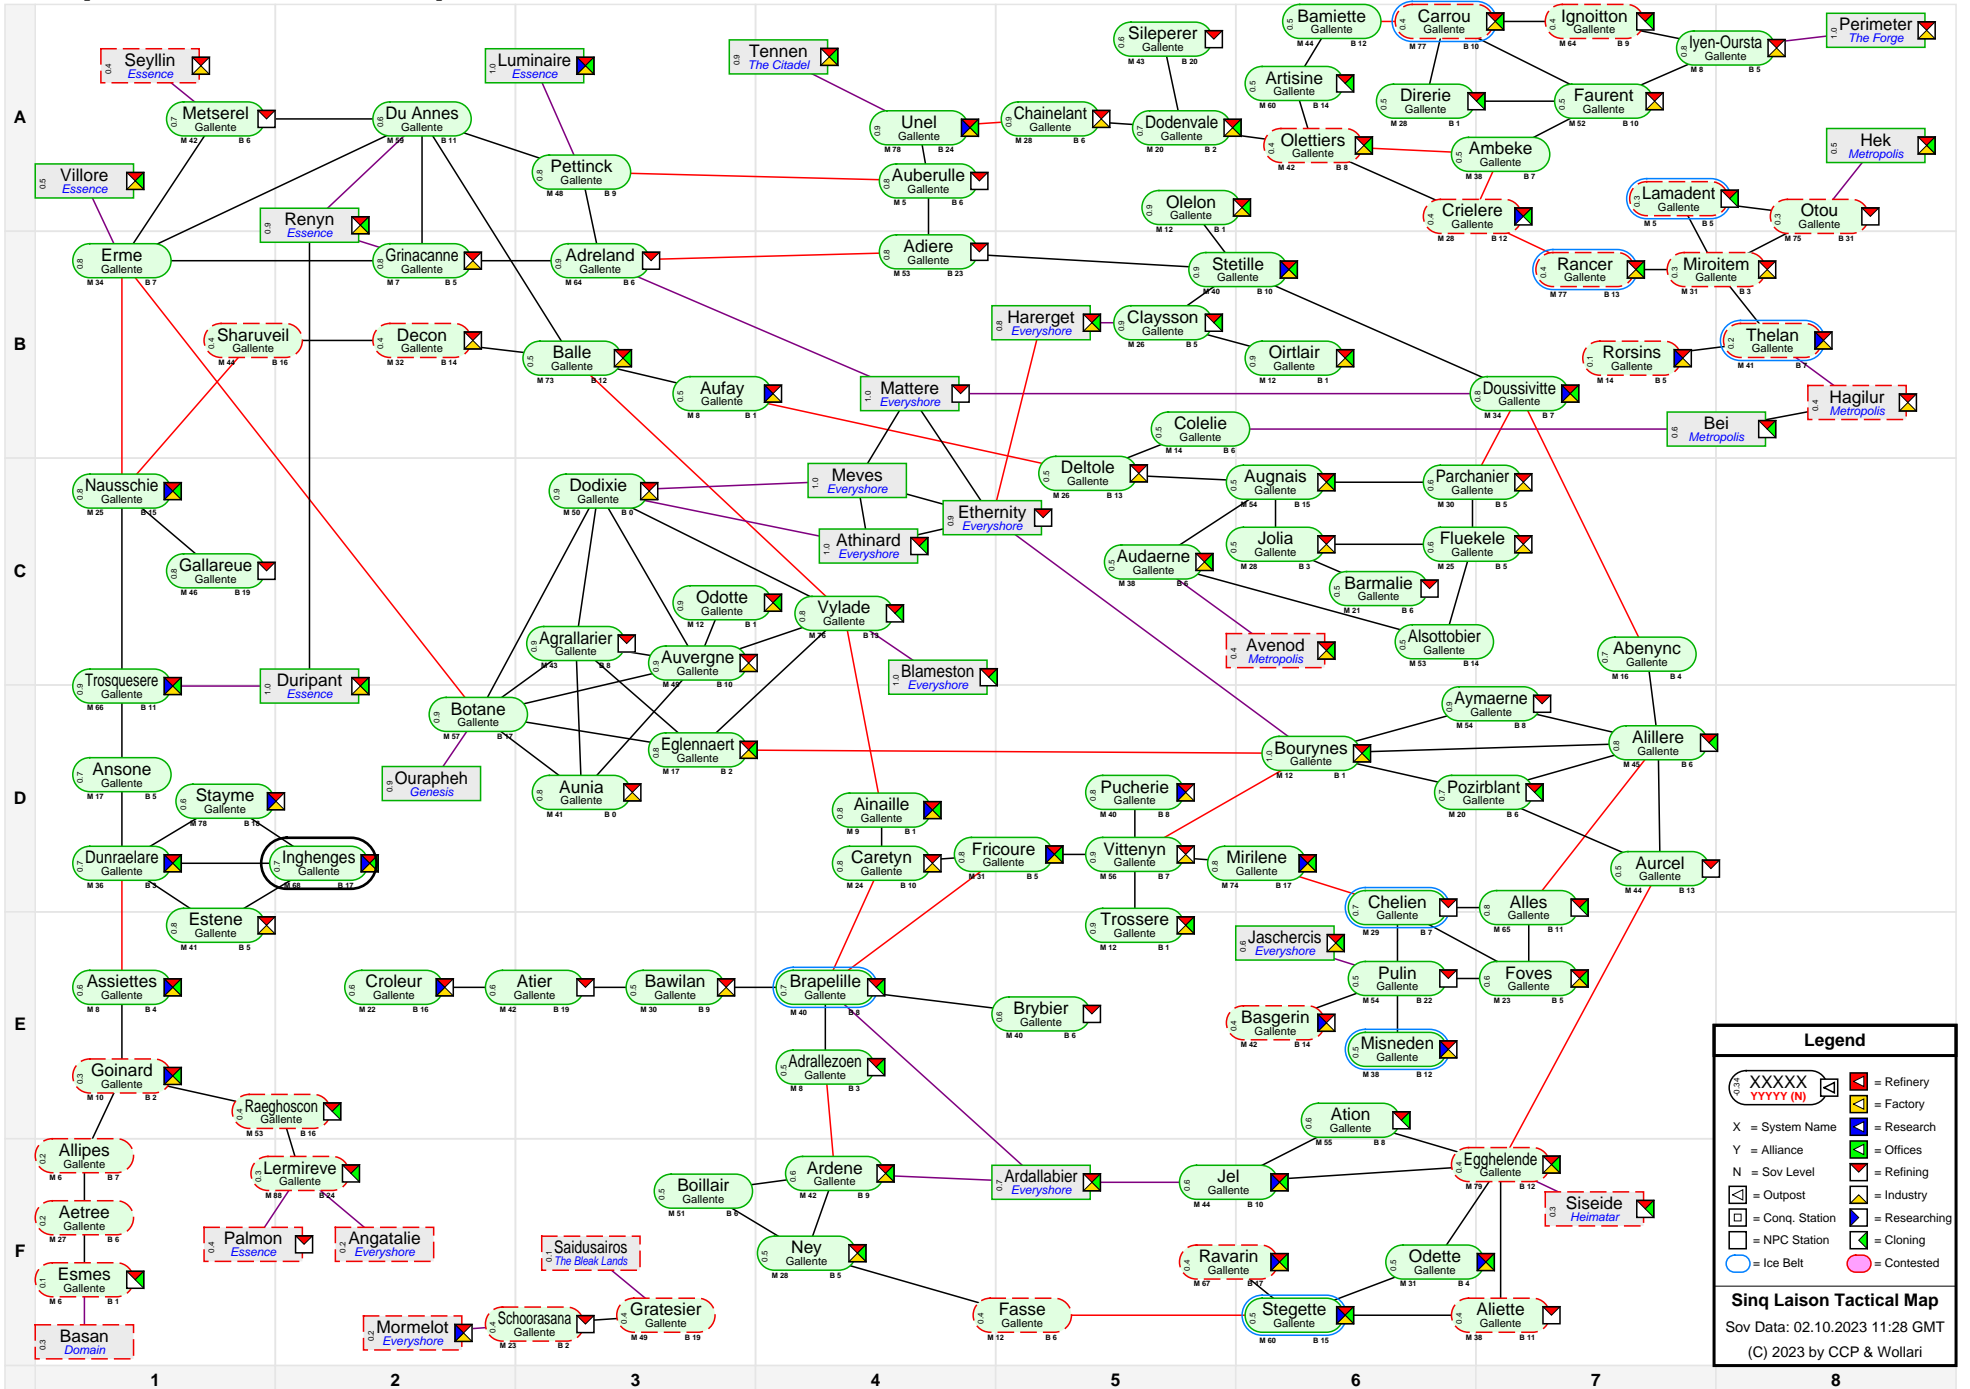

Sinq Laison Tactical Map

Legend

- XXXXX
YYYY (N) = Refinery
- X = System Name
- Y = Alliance
- N = Sov Level
- [Square with X] = Refining
- [Square with Y] = Industry
- [Square with N] = Outpost
- [Square with M] = Conq. Station
- [Square with N] = Researching
- [Square with M] = NPC Station
- [Square with B] = Cloning
- [Pink Circle] = Contested
- [Blue Circle] = Ice Belt

Sinq Laison Tactical Map
 Sov Data: 02.10.2023 11:28 GMT
 (C) 2023 by CCP & Wollari