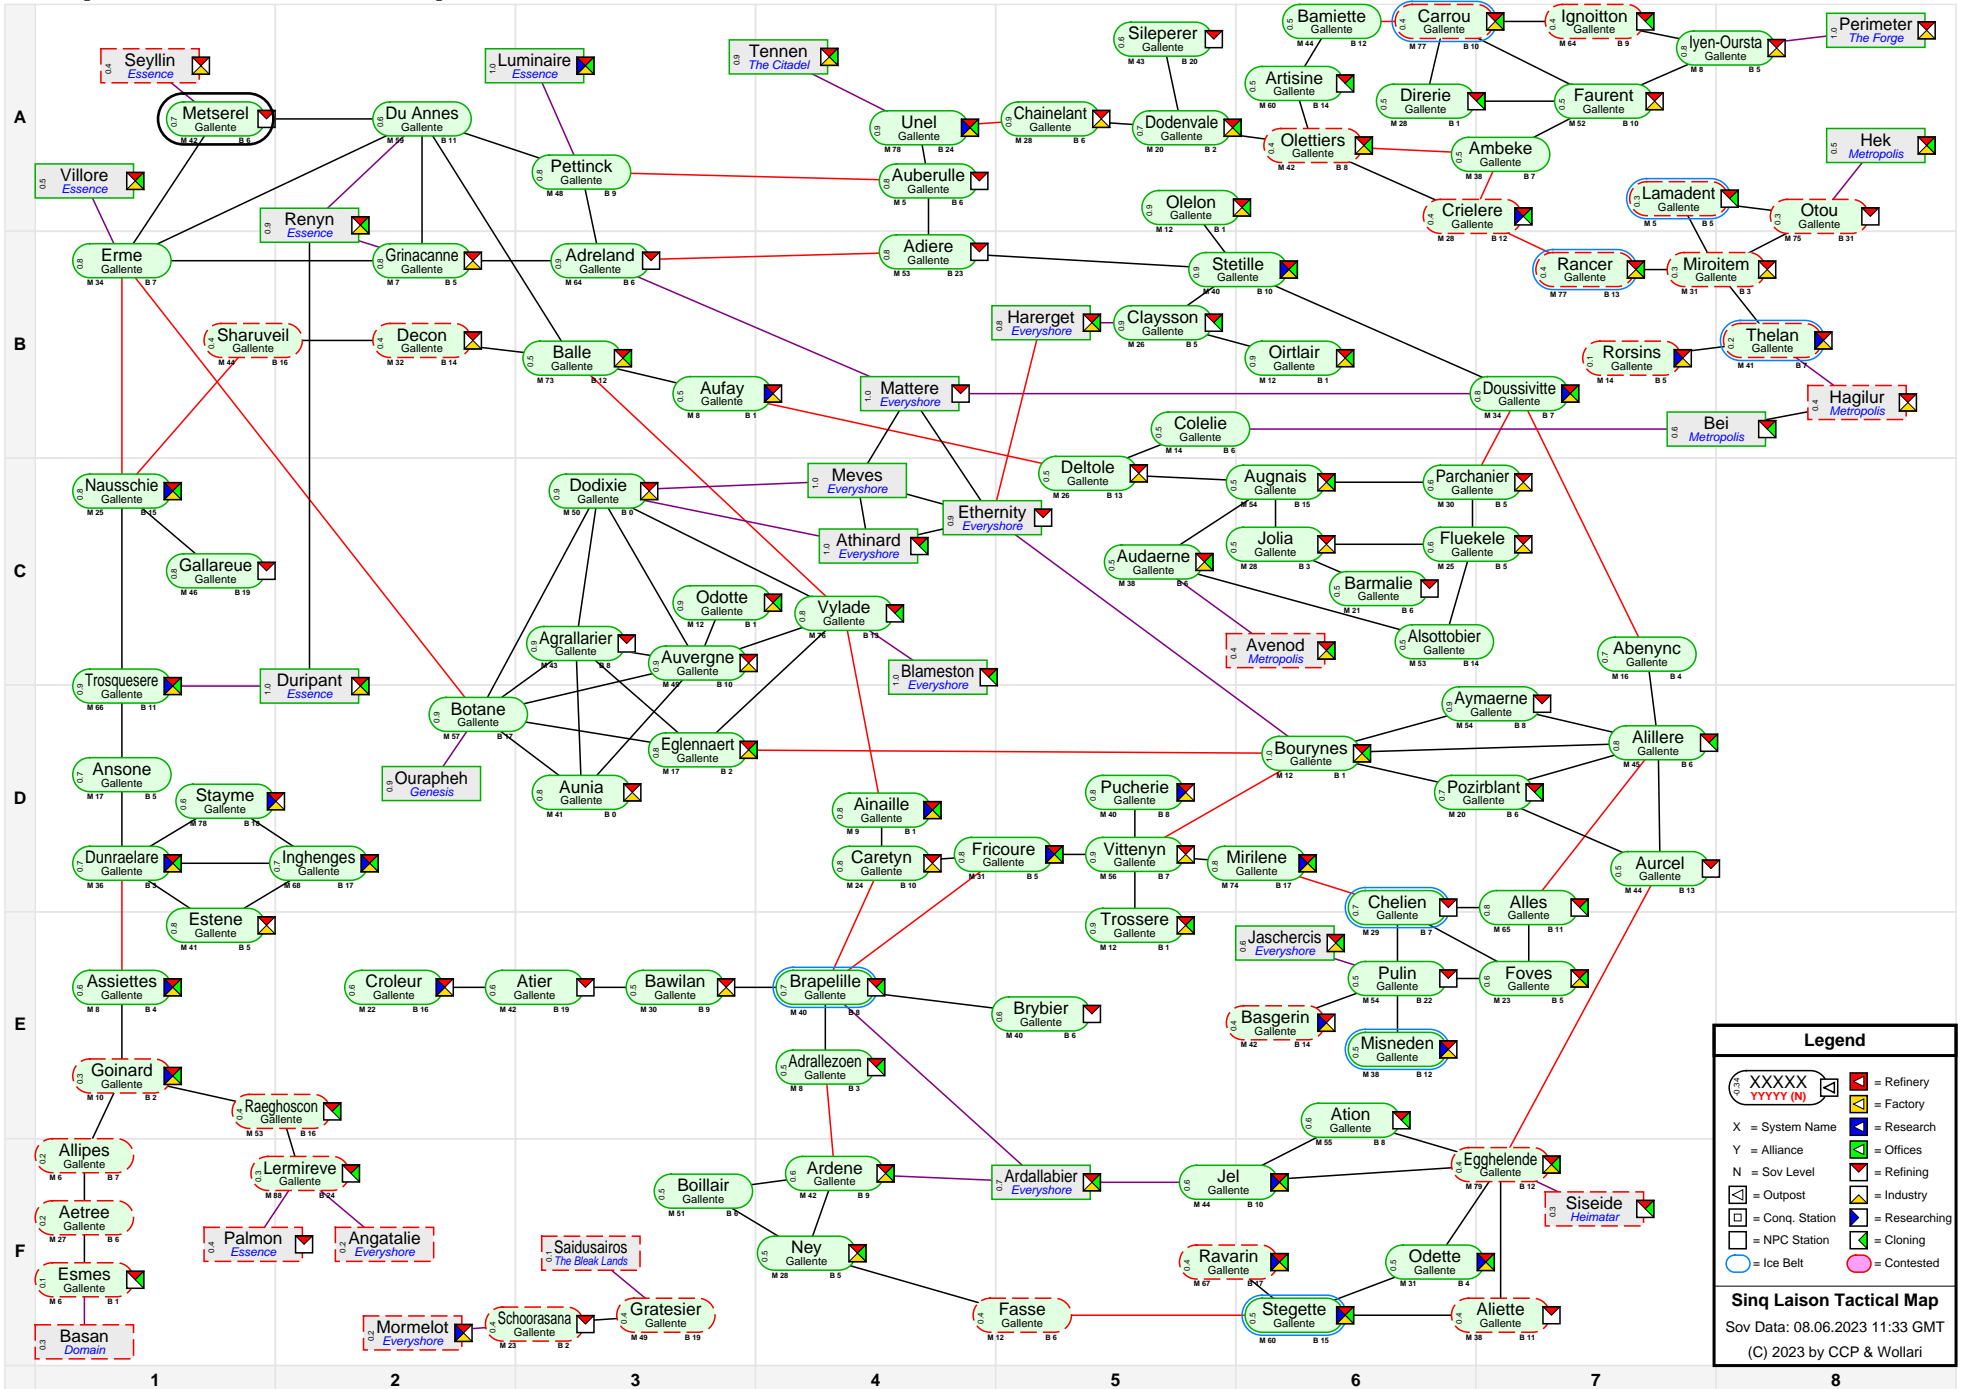

# Sinq Laison Tactical Map

**Legend**

- XXXXX  
YYYY (N) = Refinery
- X = System Name
- Y = Alliance
- N = Sov Level
- [Icon] = Outpost
- [Icon] = Conq. Station
- [Icon] = Researching
- [Icon] = NPC Station
- [Icon] = Cloning
- [Icon] = Contested
- [Icon] = Factory
- [Icon] = Research
- [Icon] = Offices
- [Icon] = Refining
- [Icon] = Industry
- [Icon] = Ice Belt
- [Icon] = Heimatar

**Sinq Laison Tactical Map**  
 Sov Data: 08.06.2023 11:33 GMT  
 (C) 2023 by CCP & Wollari