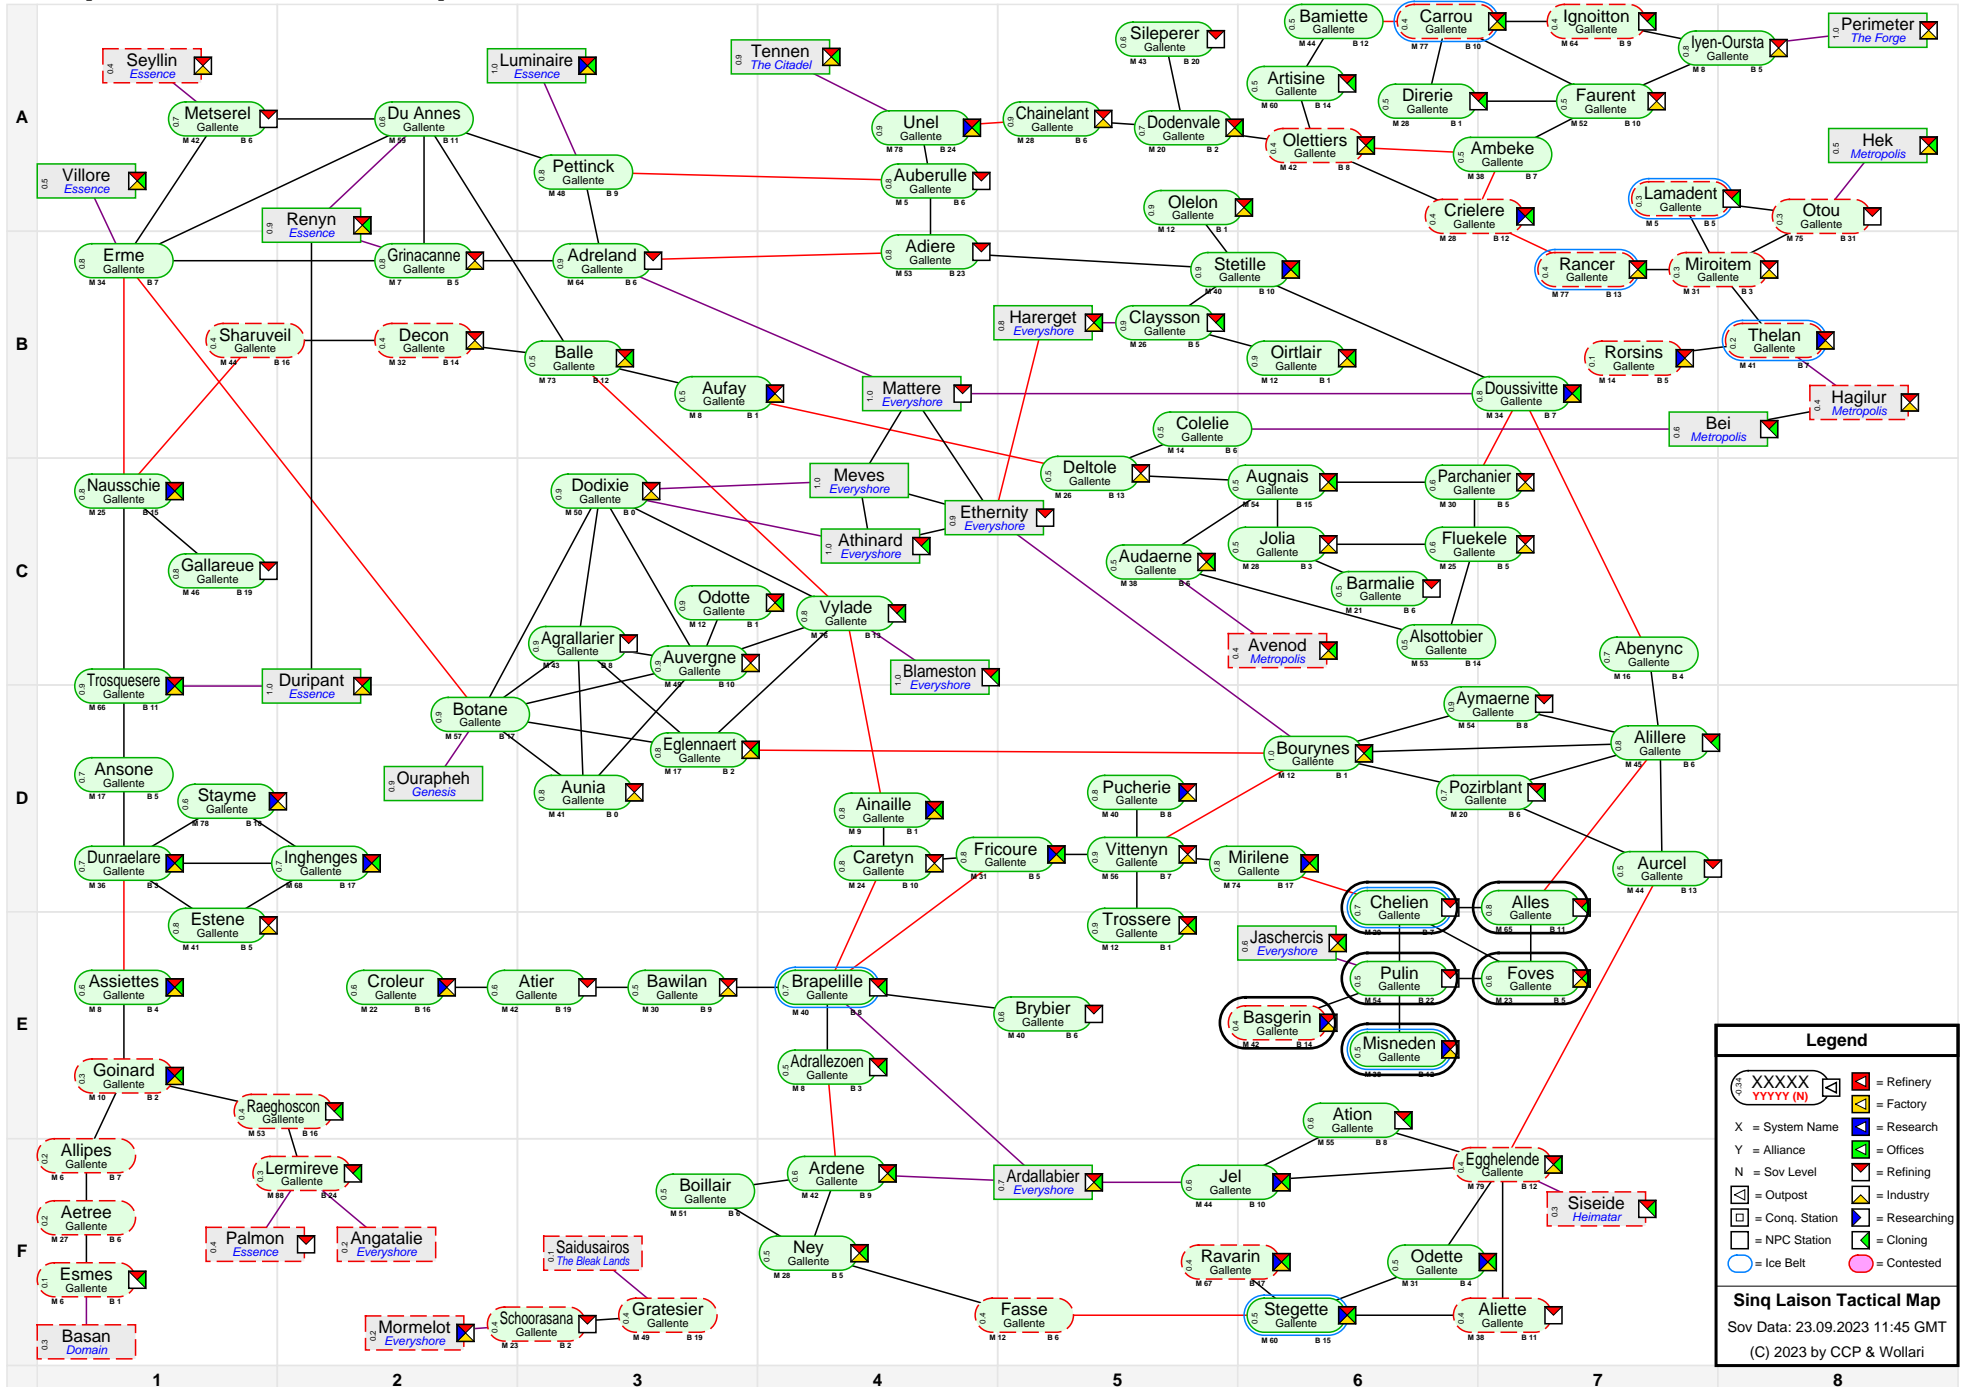

Sinq Laison Tactical Map

Legend

XXXXXX
YYYY (N)

- X = System Name
- Y = Alliance
- N = Sov Level
- [Icon] = Outpost
- [Icon] = Conq. Station
- [Icon] = NPC Station
- [Icon] = Refinery
- [Icon] = Researching
- [Icon] = Industry
- [Icon] = Cloning
- [Icon] = Contested

Sinq Laison Tactical Map
Sov Data: 23.09.2023 11:45 GMT
(C) 2023 by CCP & Wollari