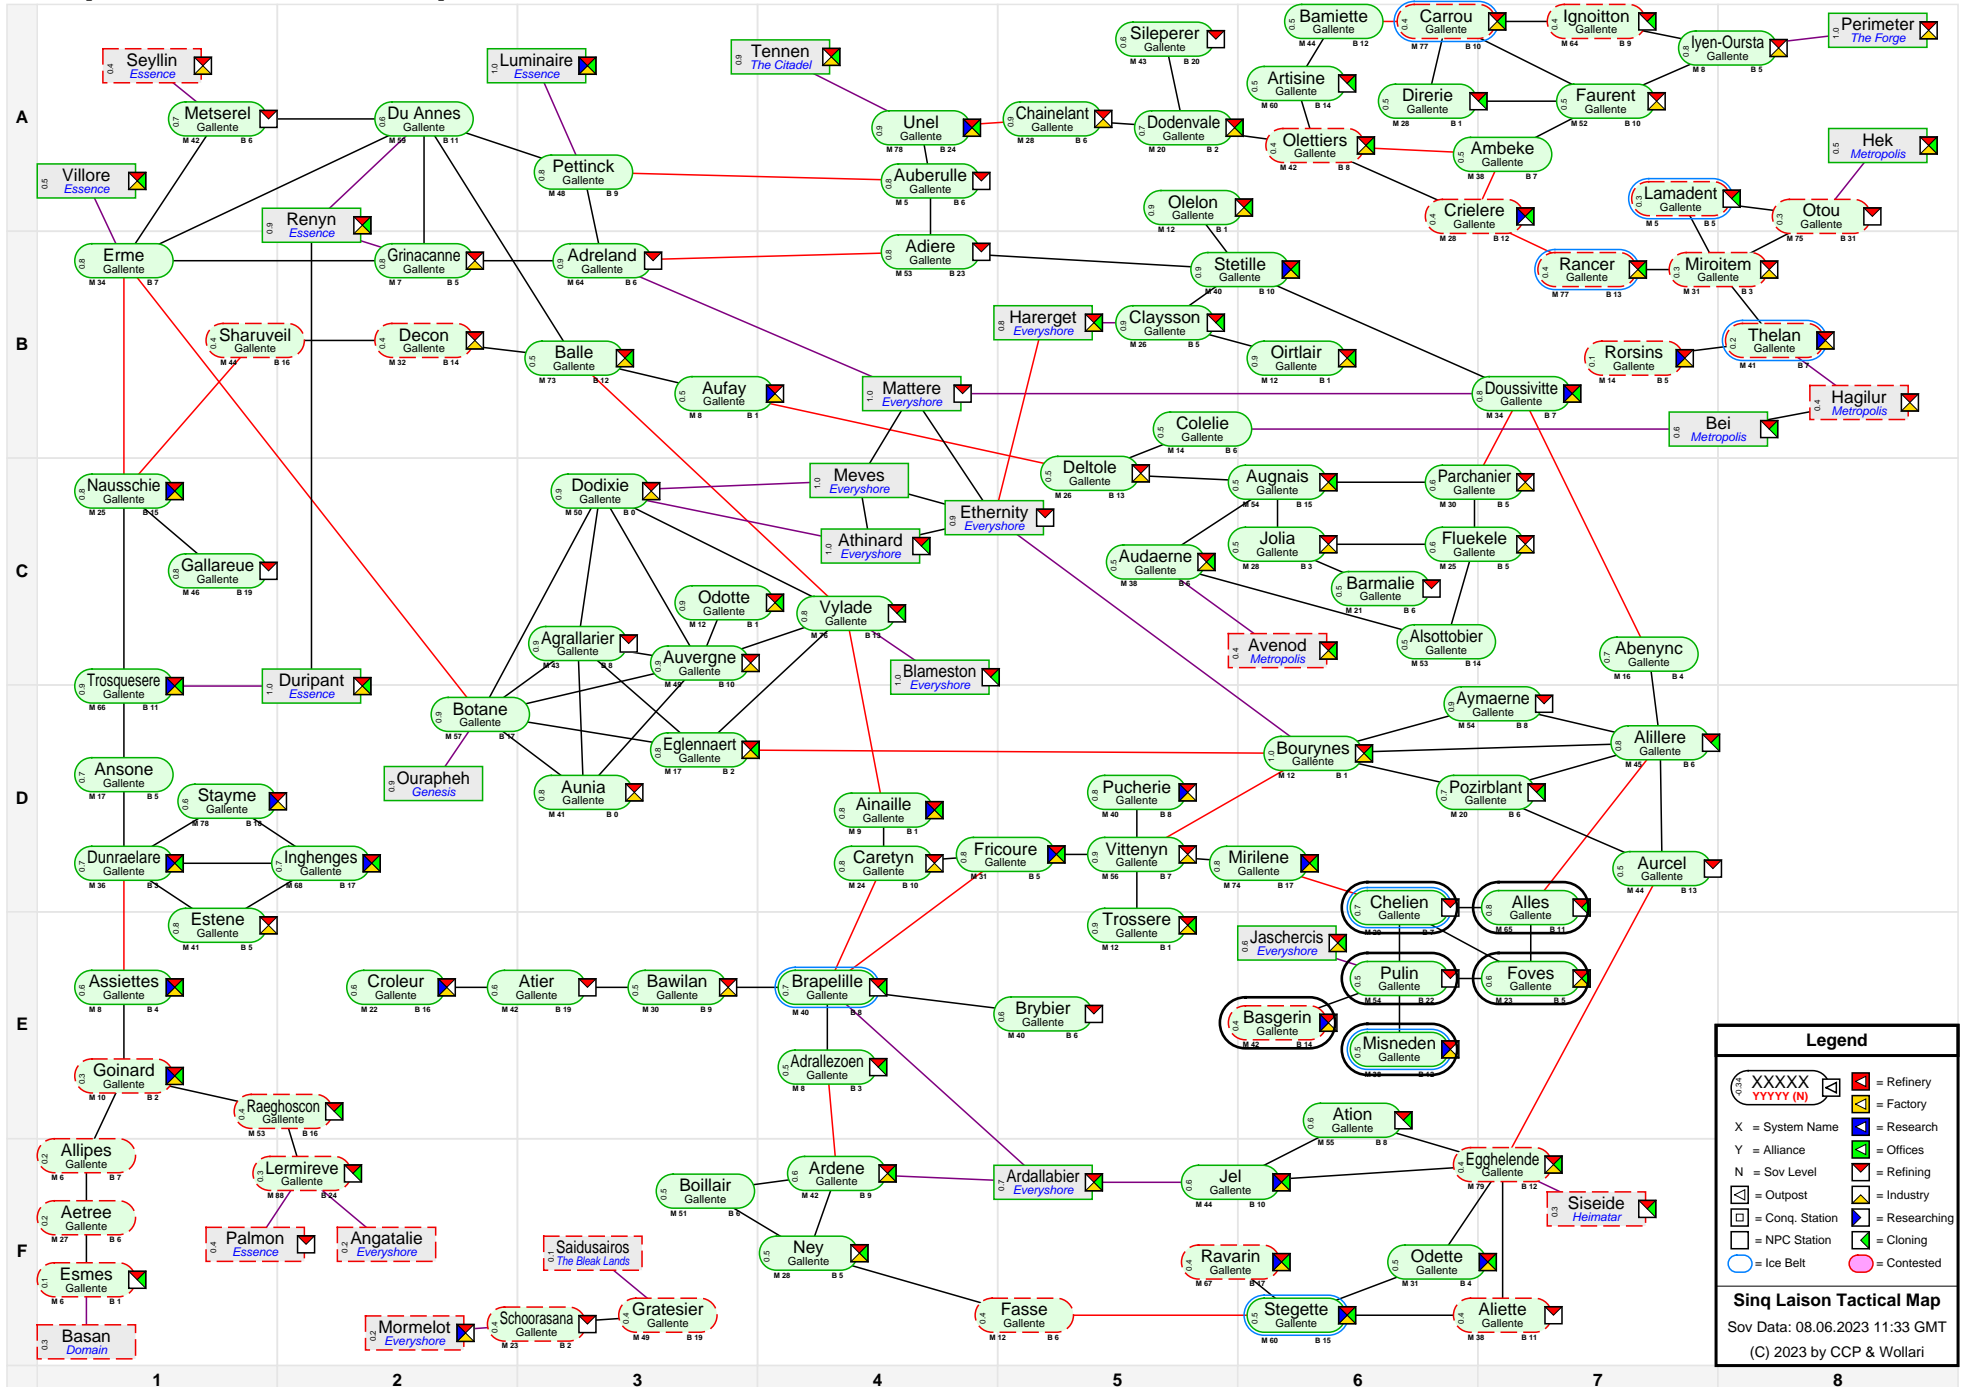

# Sinq Laison Tactical Map

**Legend**

XXXXXX  
YYYY (N)

- X = System Name
- Y = Alliance
- N = Sov Level
- [Icon] = Outpost
- [Icon] = Conq. Station
- [Icon] = NPC Station
- [Icon] = Refinery
- [Icon] = Research
- [Icon] = Offices
- [Icon] = Industry
- [Icon] = Cloning
- [Icon] = Researching
- [Icon] = Contested

**Sinq Laison Tactical Map**  
Sov Data: 08.06.2023 11:33 GMT  
(C) 2023 by CCP & Wollari