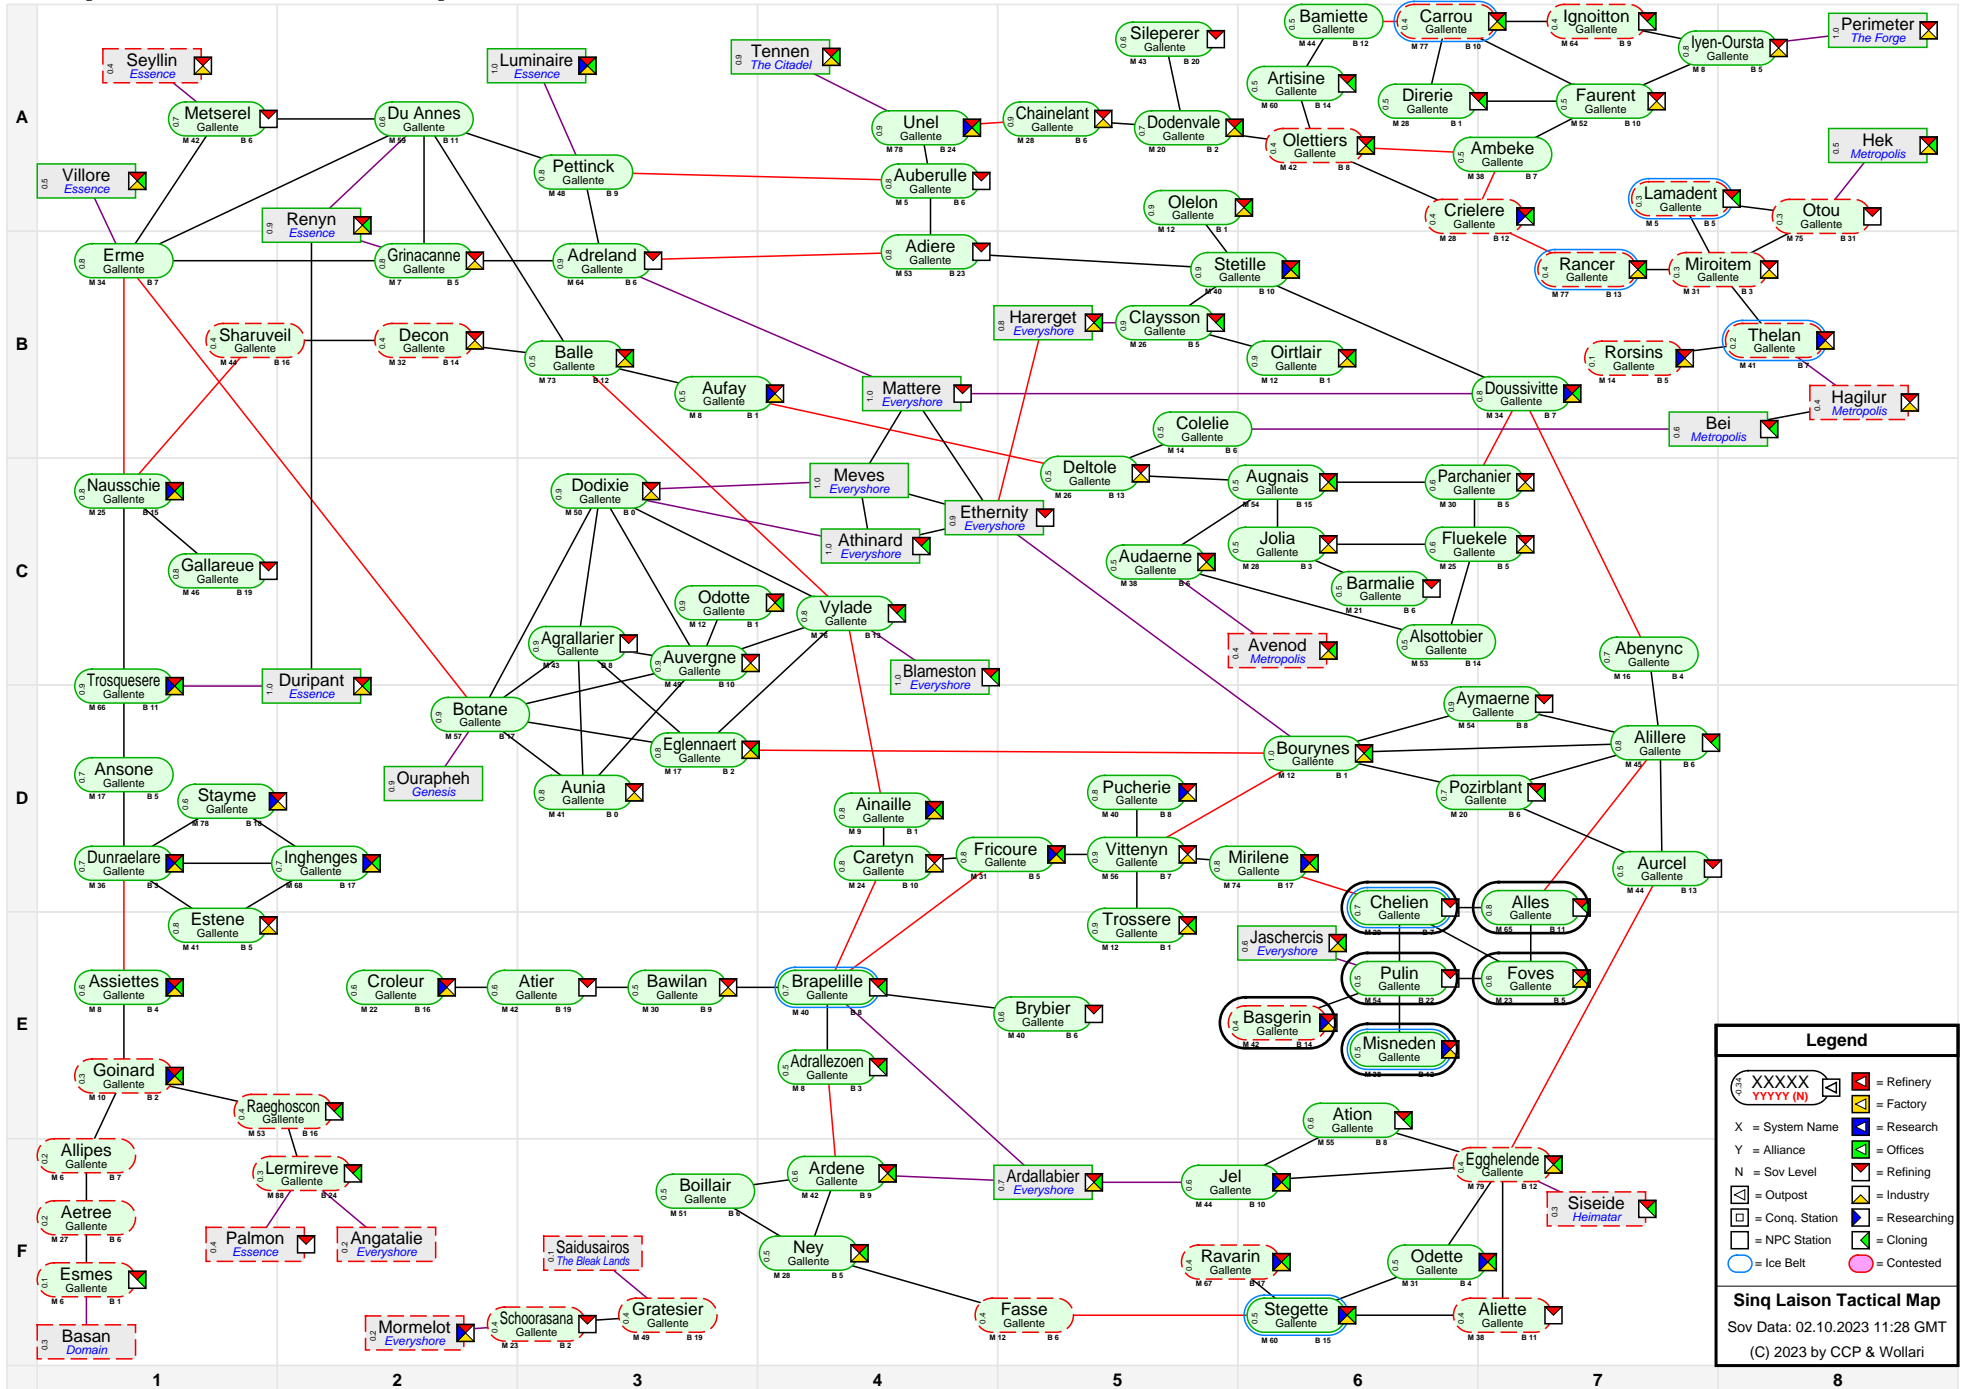

Sinq Laison Tactical Map

Legend

- XXXXX
YYYY (N) = Refinery
- X = System Name
- Y = Alliance
- N = Sov Level
- = Outpost
- = Conq. Station
- = NPC Station
- = Researching
- = Industry
- = Cloning
- = Contested
- = Factory
- = Research
- = Offices
- = Refining
- = Researching
- = Cloning
- = Contested

Sinq Laison Tactical Map
Sov Data: 02.10.2023 11:28 GMT
(C) 2023 by CCP & Wollari