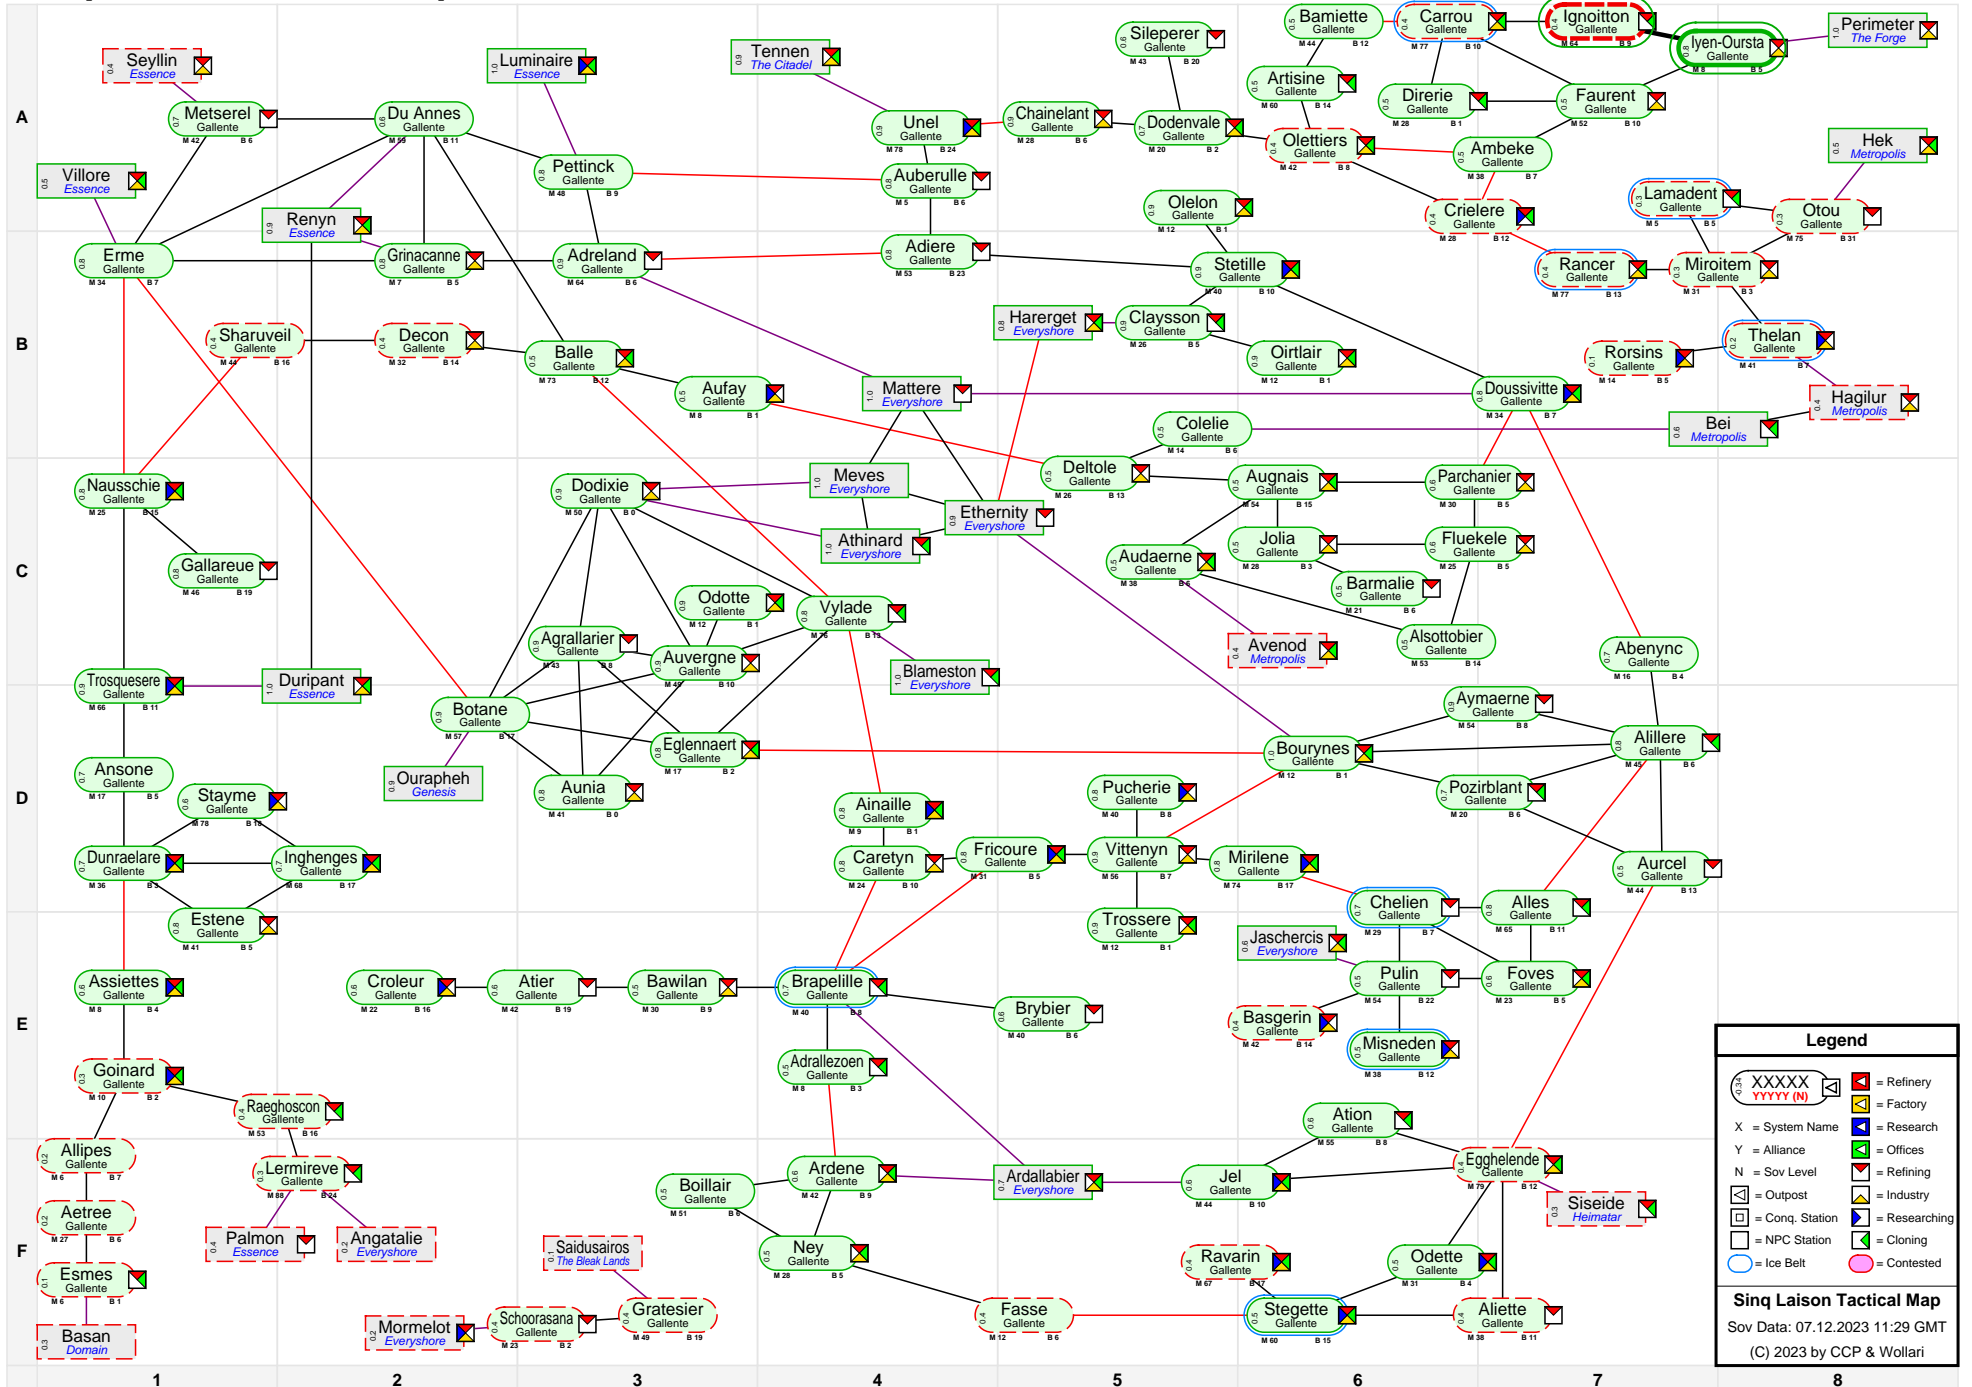

Sinq Laison Tactical Map

Legend

- XXXXX
YYYY (N) = Refinery
- X = System Name
- Y = Alliance
- N = Sov Level
- I = Refining
- S = Industry
- R = Outpost
- S = Conq. Station
- R = Researching
- I = NPC Station
- C = Cloning
- Ice Belt
- Contested

Sinq Laison Tactical Map
Sov Data: 07.12.2023 11:29 GMT
(C) 2023 by CCP & Wollari