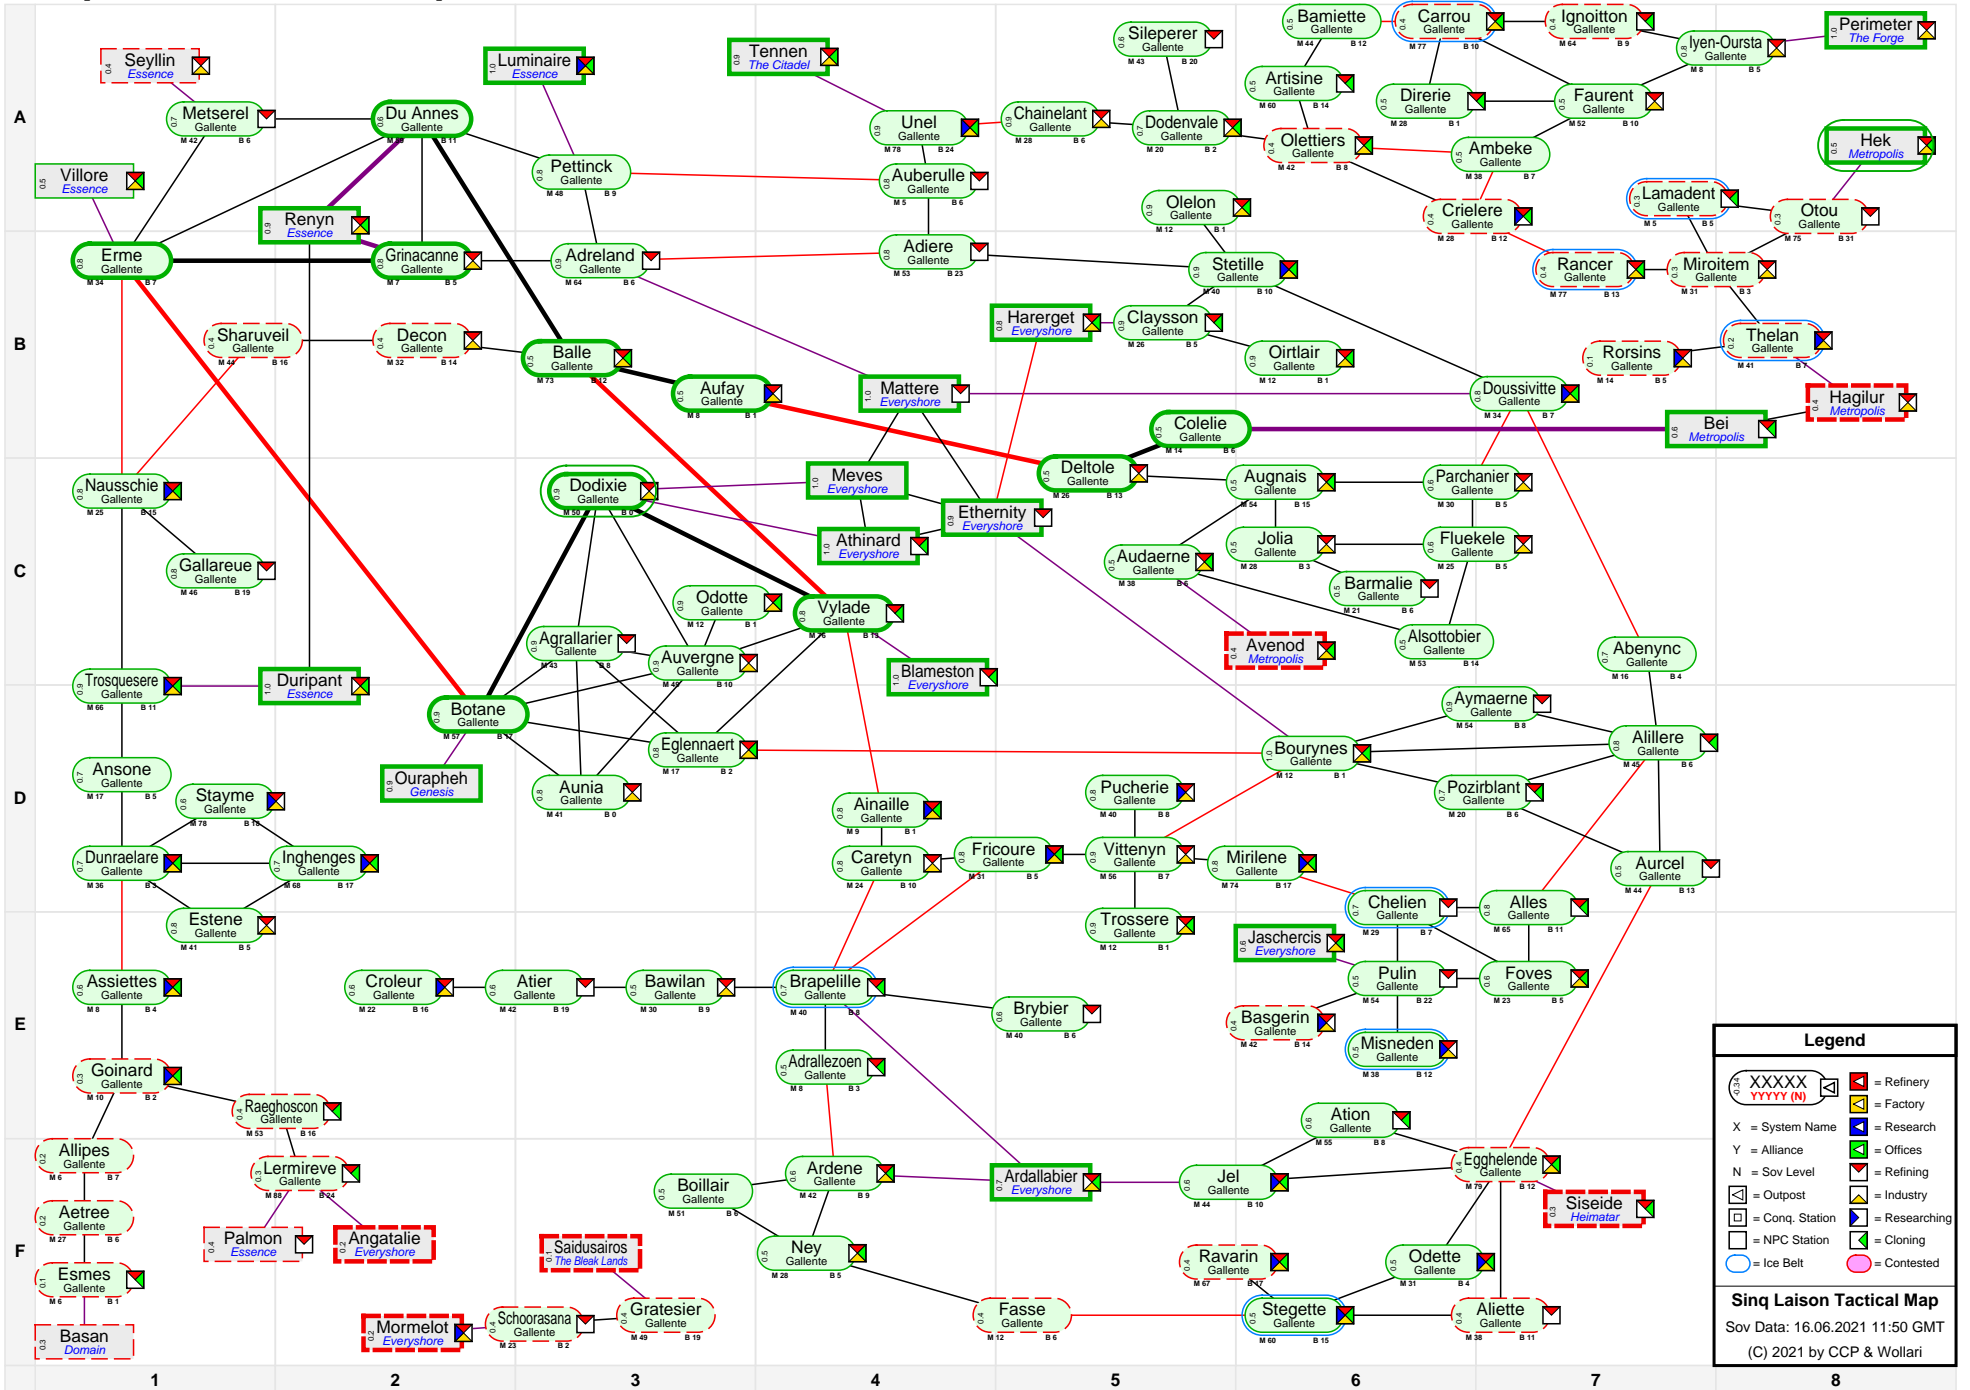

Sinq Laison Tactical Map

Legend

- XXXXXX
YYYY (N) = Refinery
- X = System Name
- Y = Alliance
- N = Sov Level
- = Outpost
- = Conq. Station
- = NPC Station
- = Ice Belt
- = Contested
- = Research
- = Offices
- = Refining
- = Industry
- = Researching
- = Cloning
- = Factory
- = Heimatar

Sinq Laison Tactical Map
 Sov Data: 16.06.2021 11:50 GMT
 (C) 2021 by CCP & Wollari