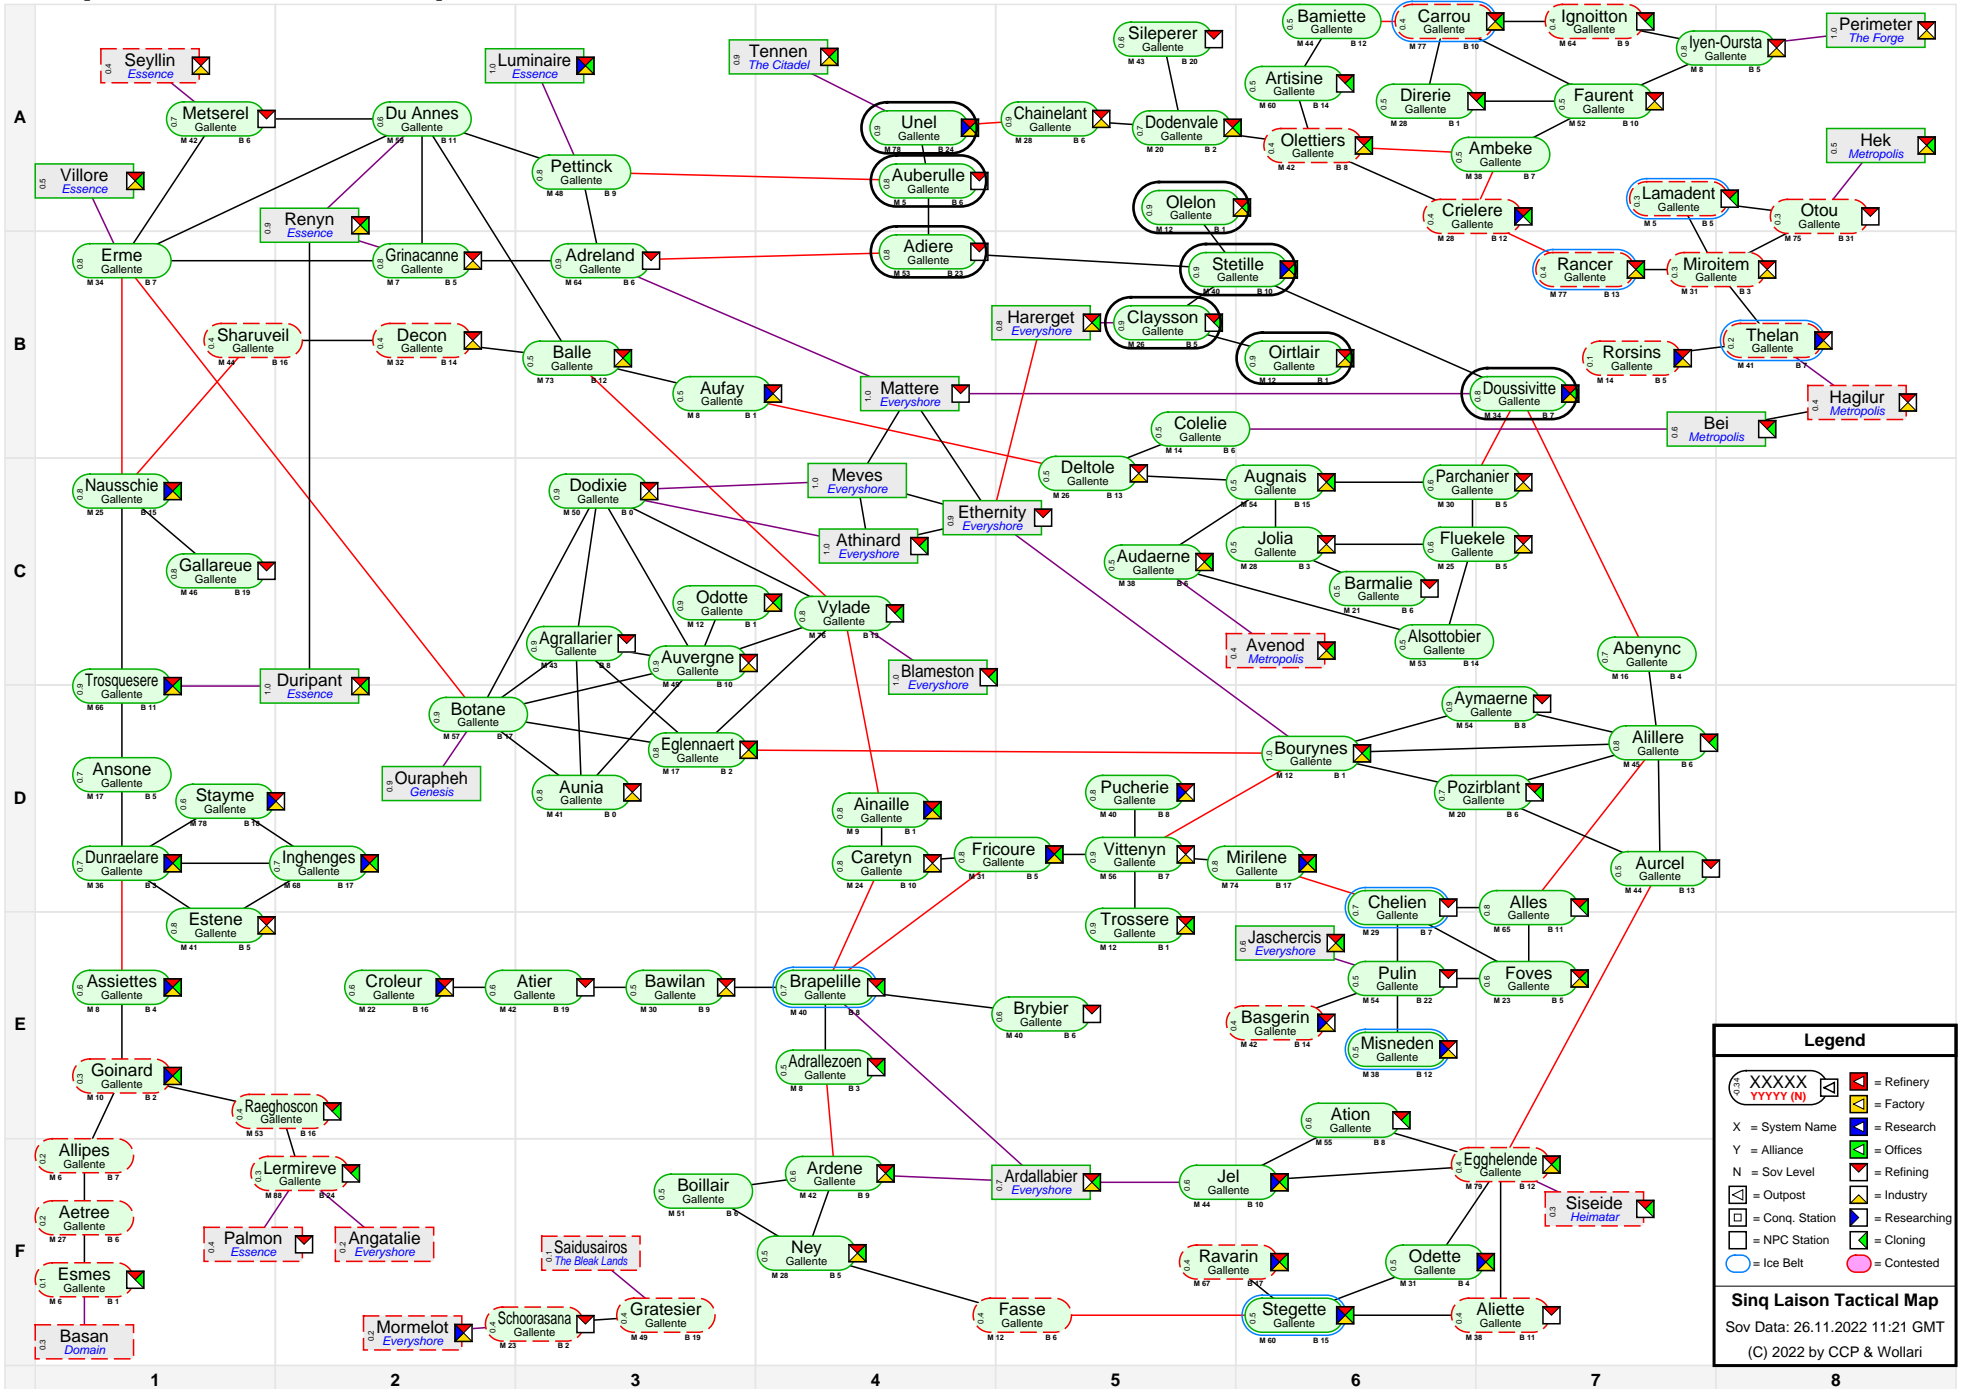

# Sinq Laison Tactical Map

**Legend**

- XXXXXX  
YYYY (N) = Refinery
- X = System Name
- Y = Alliance
- N = Sov Level
- O = Offices
- X = Conq. Station
- Y = Researching
- = NPC Station
- = Ice Belt
- = Contested

**Sinq Laison Tactical Map**  
 Sov Data: 26.11.2022 11:21 GMT  
 (C) 2022 by CCP & Wollari