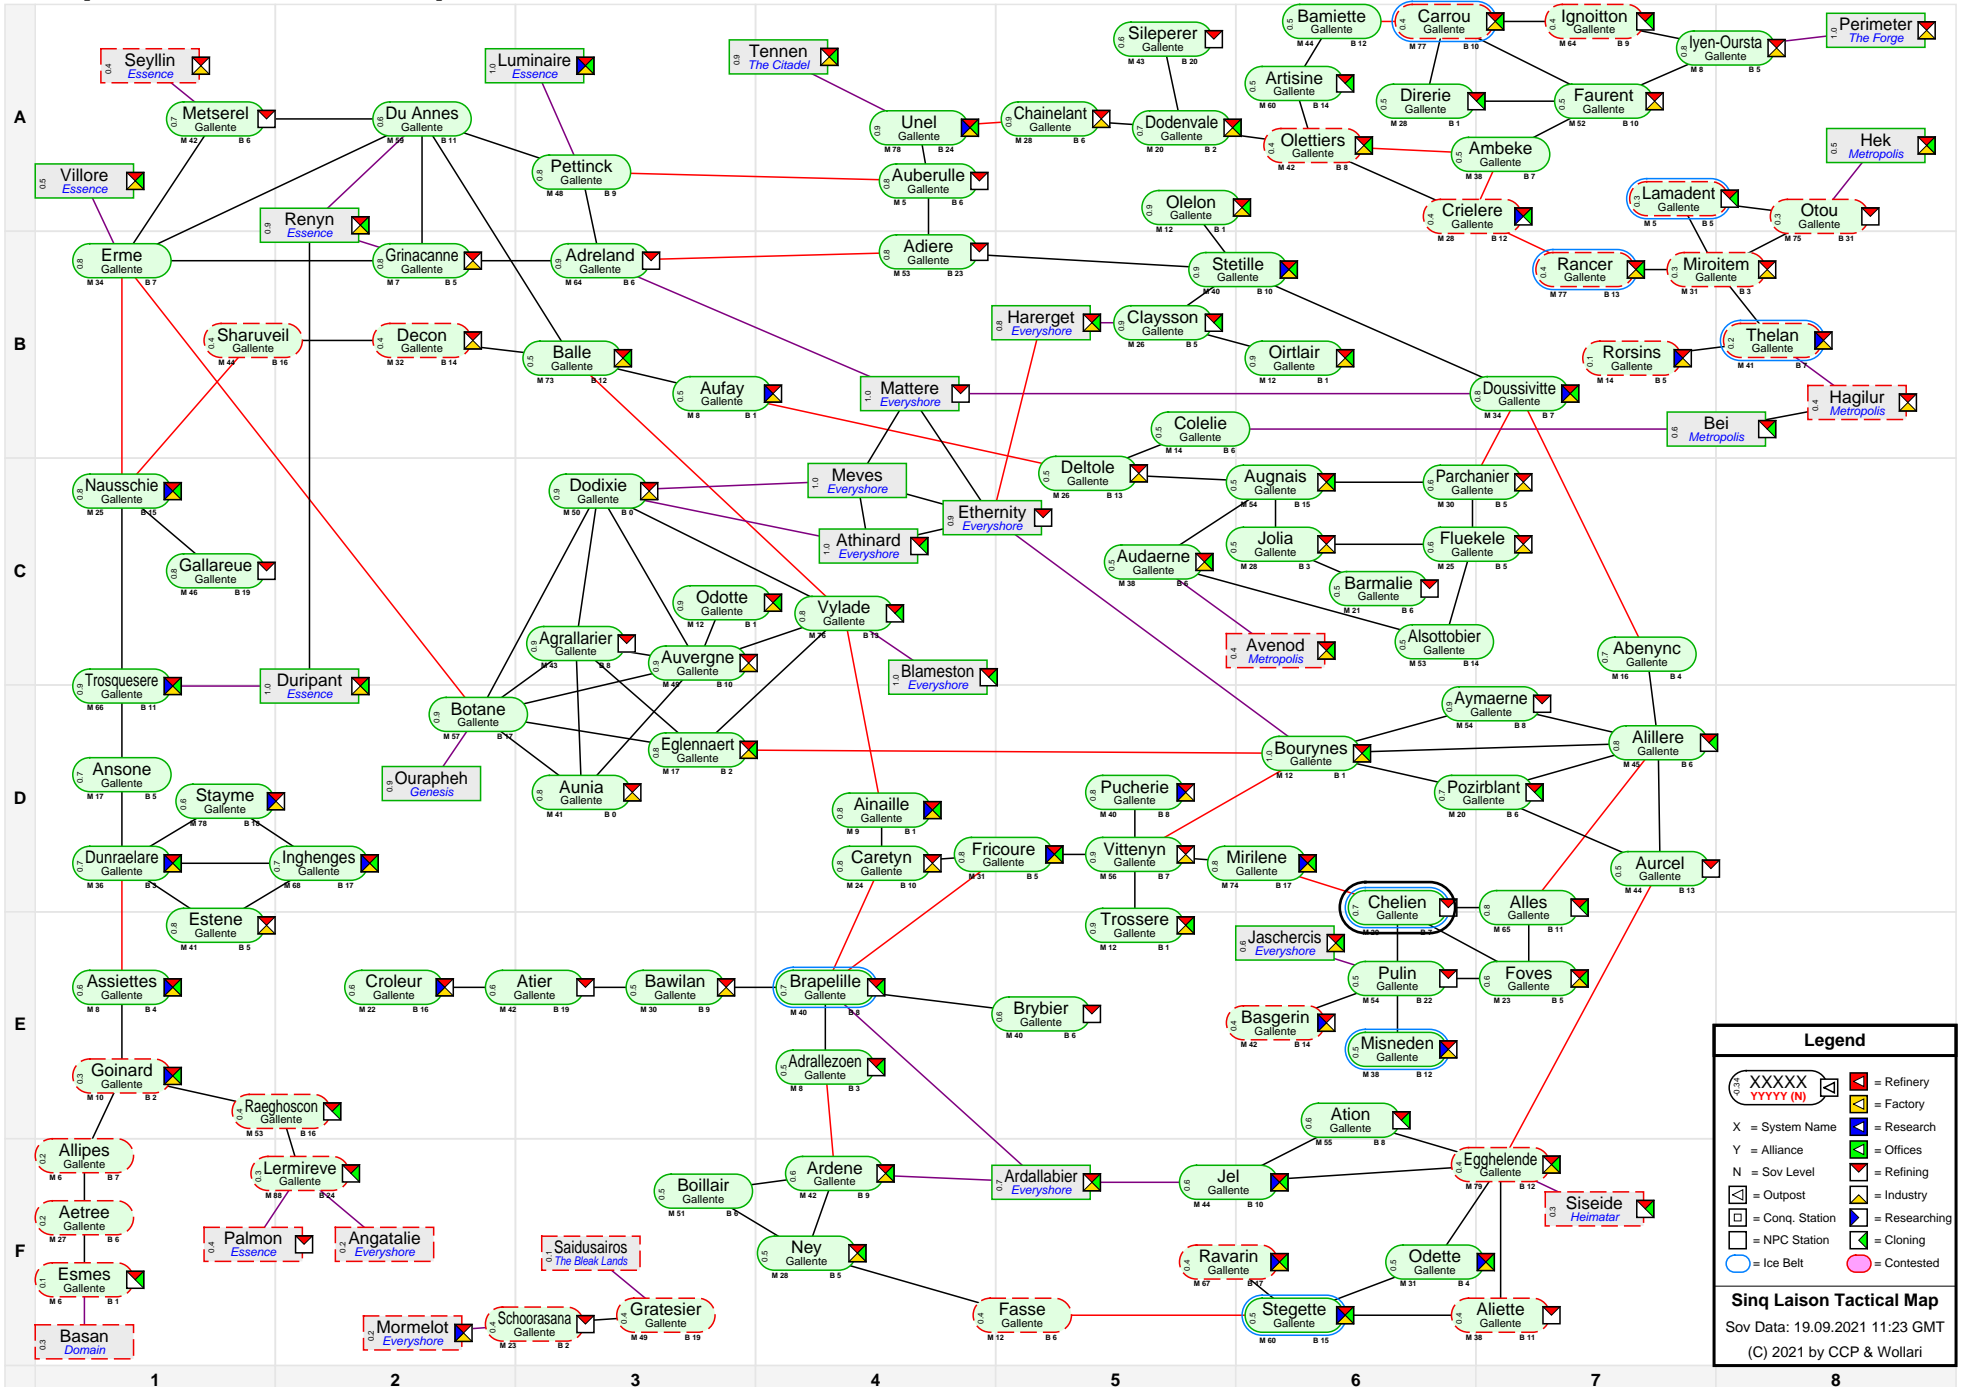

Sinq Laison Tactical Map

Legend

- XXXXX
YYYY (N) = Refinery
- X = System Name
- Y = Alliance
- N = Sov Level
- = Outpost
- = Conq. Station
- = Researching
- = NPC Station
- = Cloning
- = Contested
- = Ice Belt
- = Refinery
- = Factory
- = Research
- = Offices
- = Refining
- = Industry

Sinq Laison Tactical Map
Sov Data: 19.09.2021 11:23 GMT
(C) 2021 by CCP & Wollari