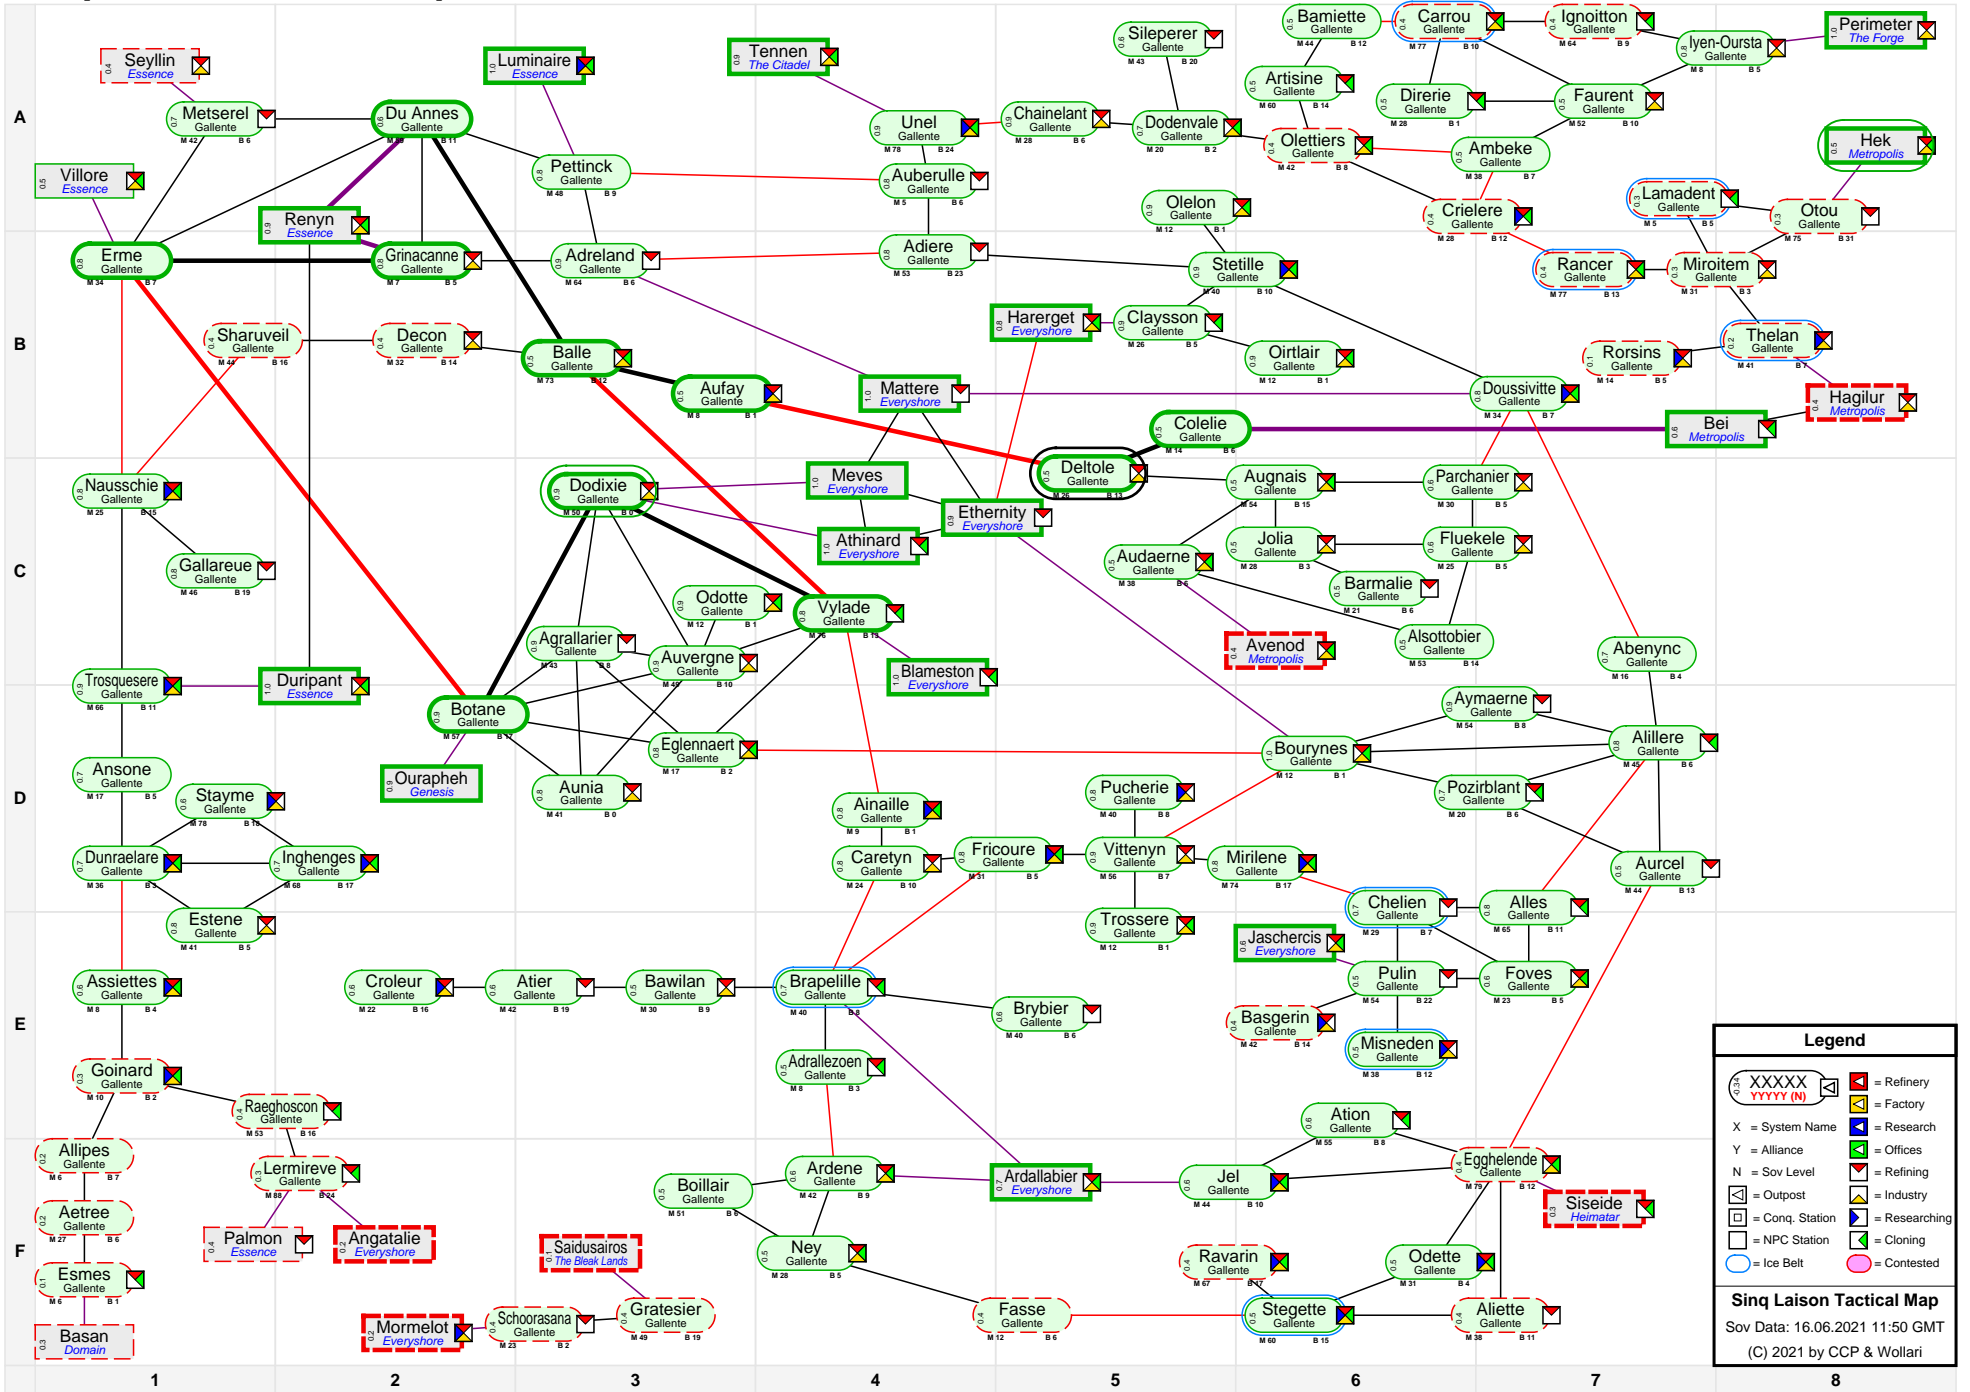

# Sinq Laison Tactical Map

**Legend**

- XXXXXX YYYYY (N) = Refinery
- X = System Name
- Y = Alliance
- N = Sov Level
- [Icon] = Outpost
- [Icon] = Conq. Station
- [Icon] = Researching
- [Icon] = NPC Station
- [Icon] = Cloning
- [Icon] = Contested
- [Icon] = Factory
- [Icon] = Research
- [Icon] = Offices
- [Icon] = Refining
- [Icon] = Industry
- [Icon] = Ice Belt
- [Icon] = Heimatar

**Sinq Laison Tactical Map**  
 Sov Data: 16.06.2021 11:50 GMT  
 (C) 2021 by CCP & Wollari