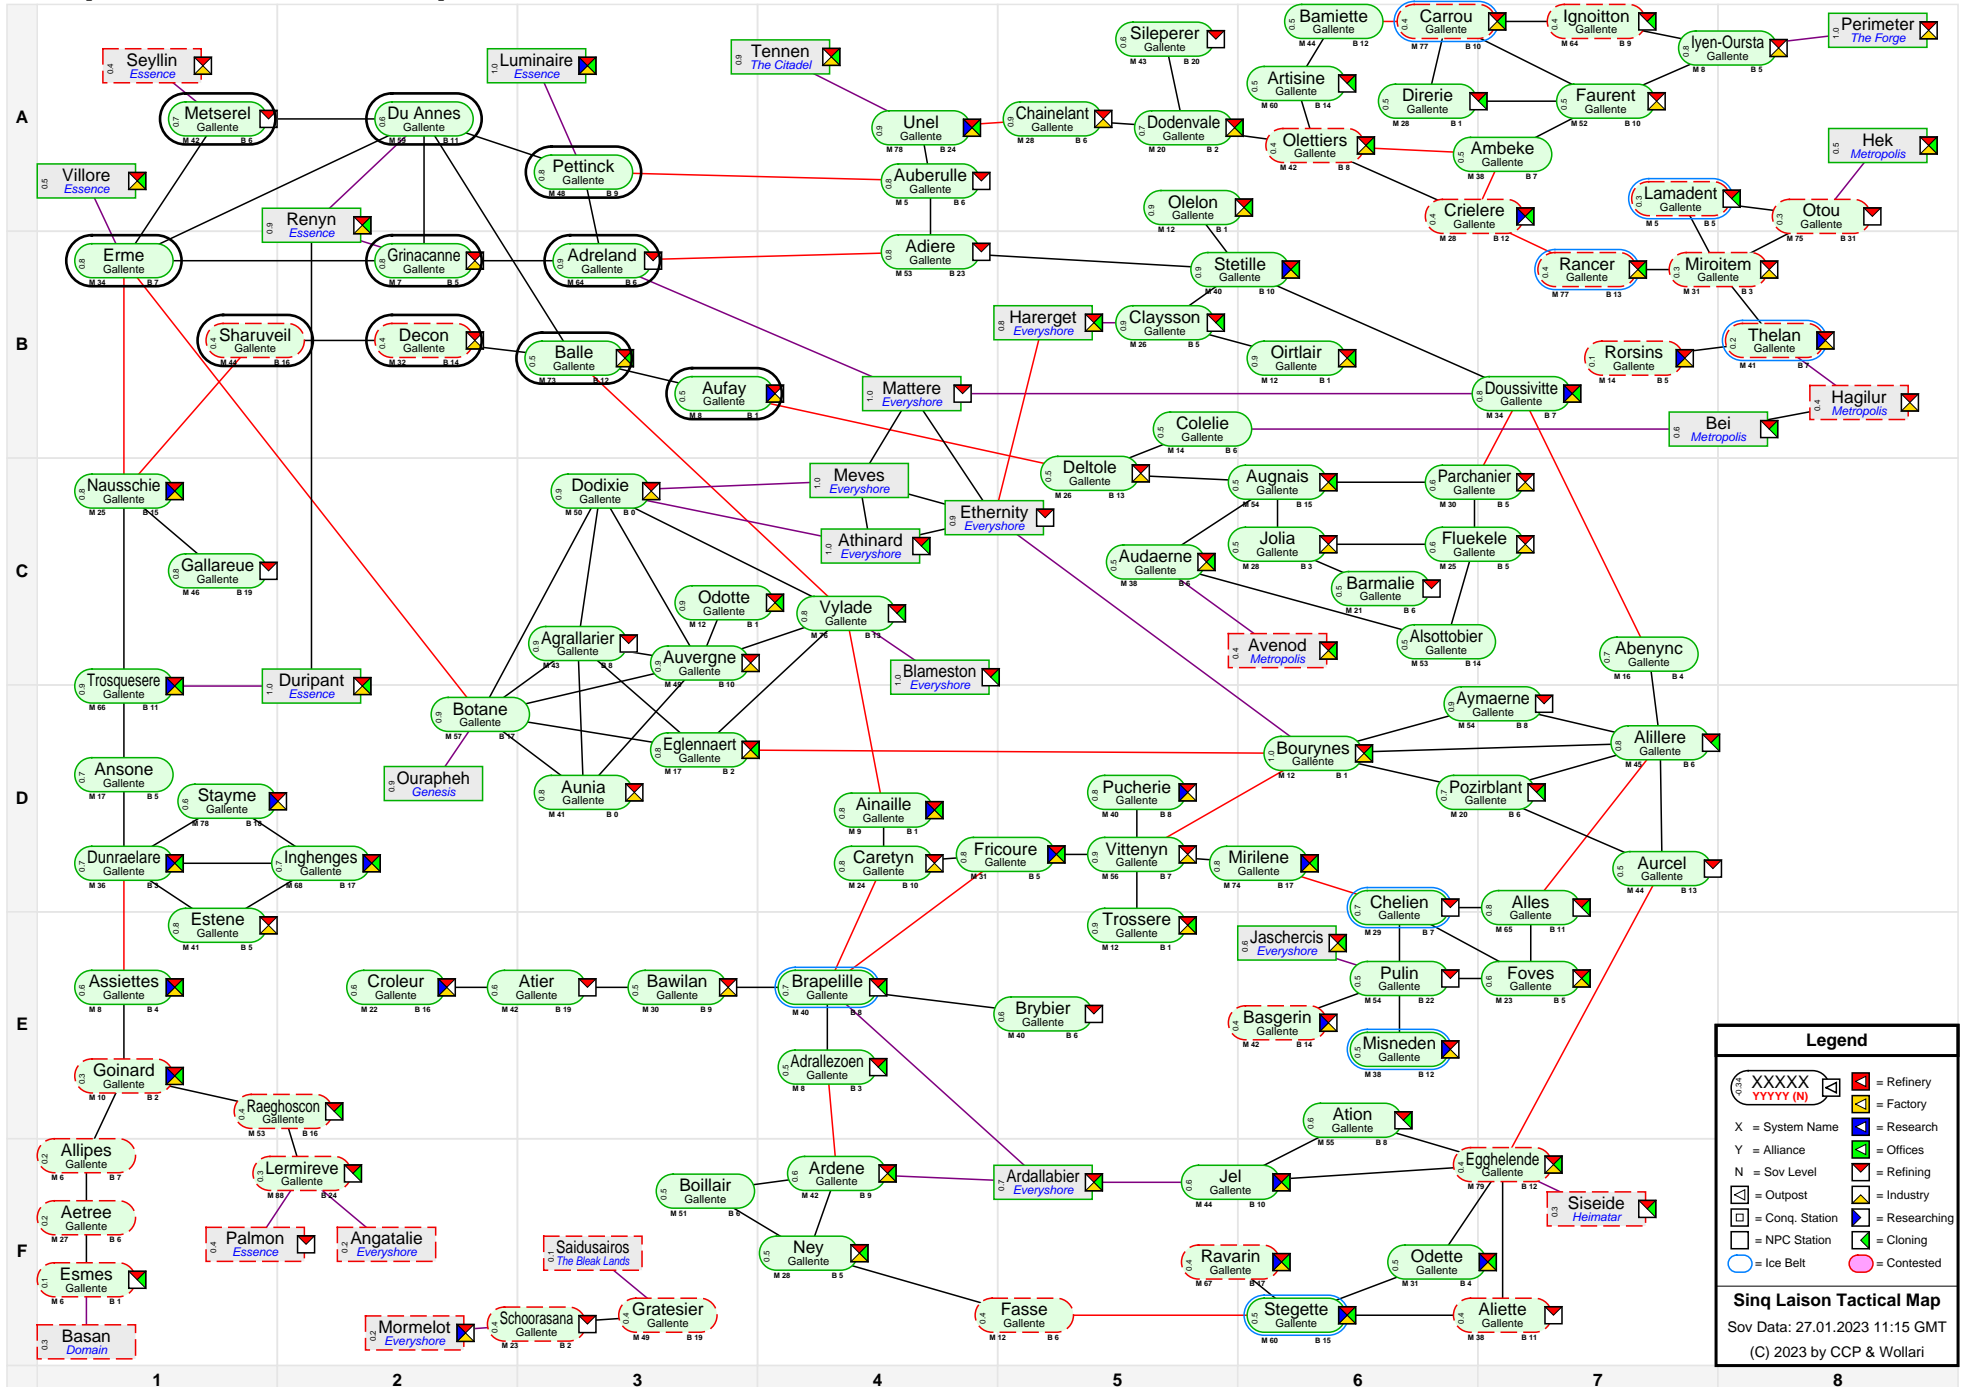

Sinq Laison Tactical Map

Legend

- XXXXX
YYYY (N) = Refinery
- X = Factory
- X = System Name
- Y = Alliance
- N = Sov Level
- N = Research
- N = Offices
- N = Refining
- N = Industry
- N = Outpost
- N = Conq. Station
- N = Researching
- N = NPC Station
- N = Cloning
- N = Contested
- N = Ice Belt
- N = Heimatar

Sinq Laison Tactical Map
 Sov Data: 27.01.2023 11:15 GMT
 (C) 2023 by CCP & Wollari