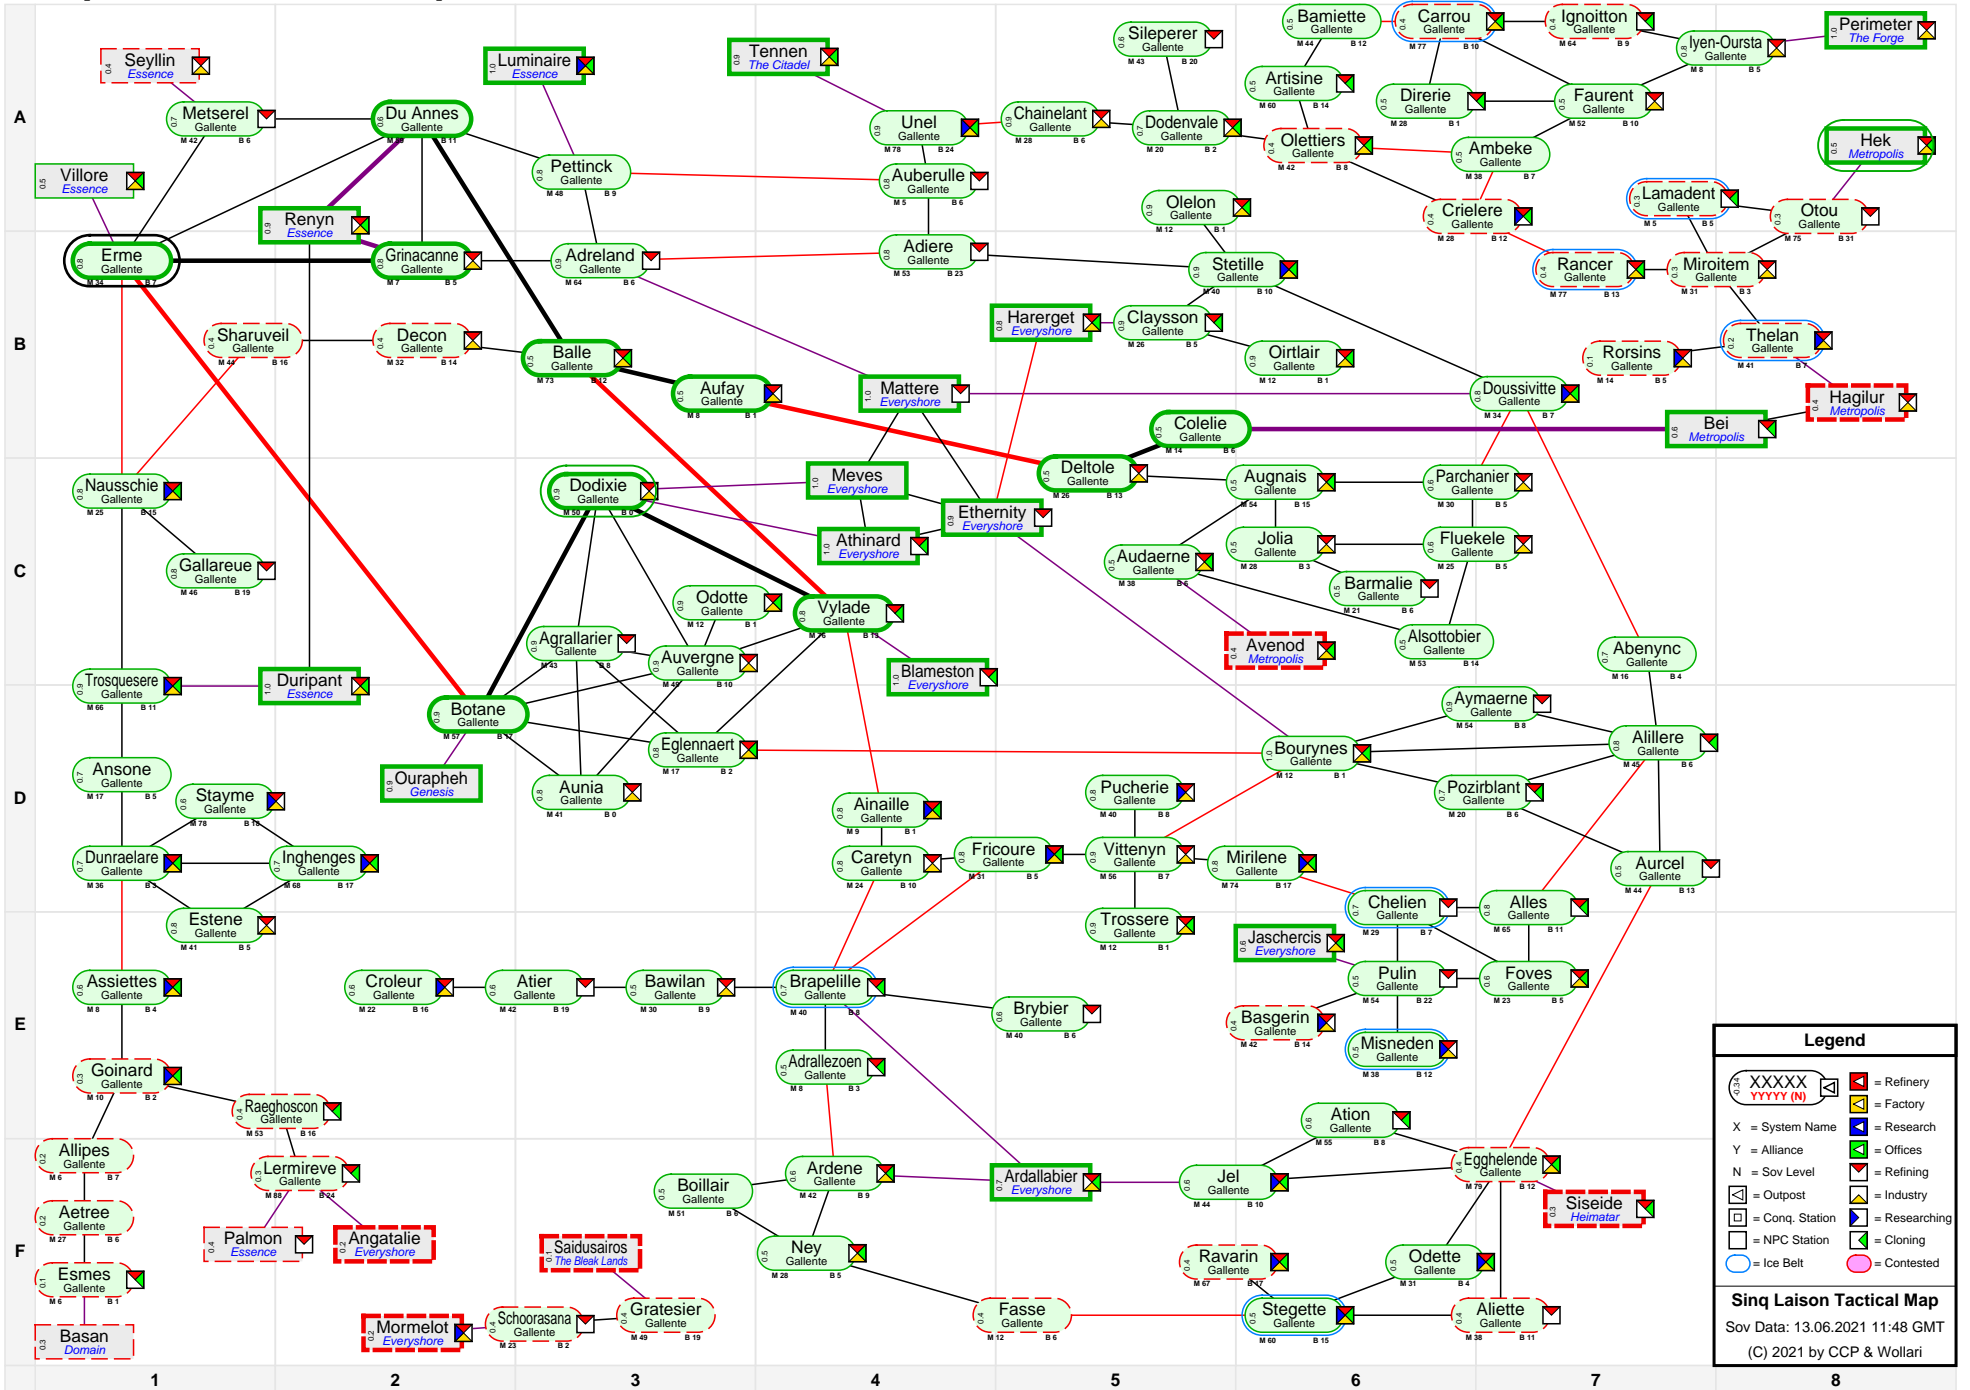

Sinq Laison Tactical Map

Legend

- XXXXX
YYYY (N) = Refinery
- X = System Name
- Y = Alliance
- N = Sov Level
- [Icon] = Outpost
- [Icon] = Conq. Station
- [Icon] = Researching
- [Icon] = NPC Station
- [Icon] = Cloning
- [Icon] = Contested
- [Icon] = Factory
- [Icon] = Research
- [Icon] = Offices
- [Icon] = Refining
- [Icon] = Industry

Sinq Laison Tactical Map
Sov Data: 13.06.2021 11:48 GMT
(C) 2021 by CCP & Wollari