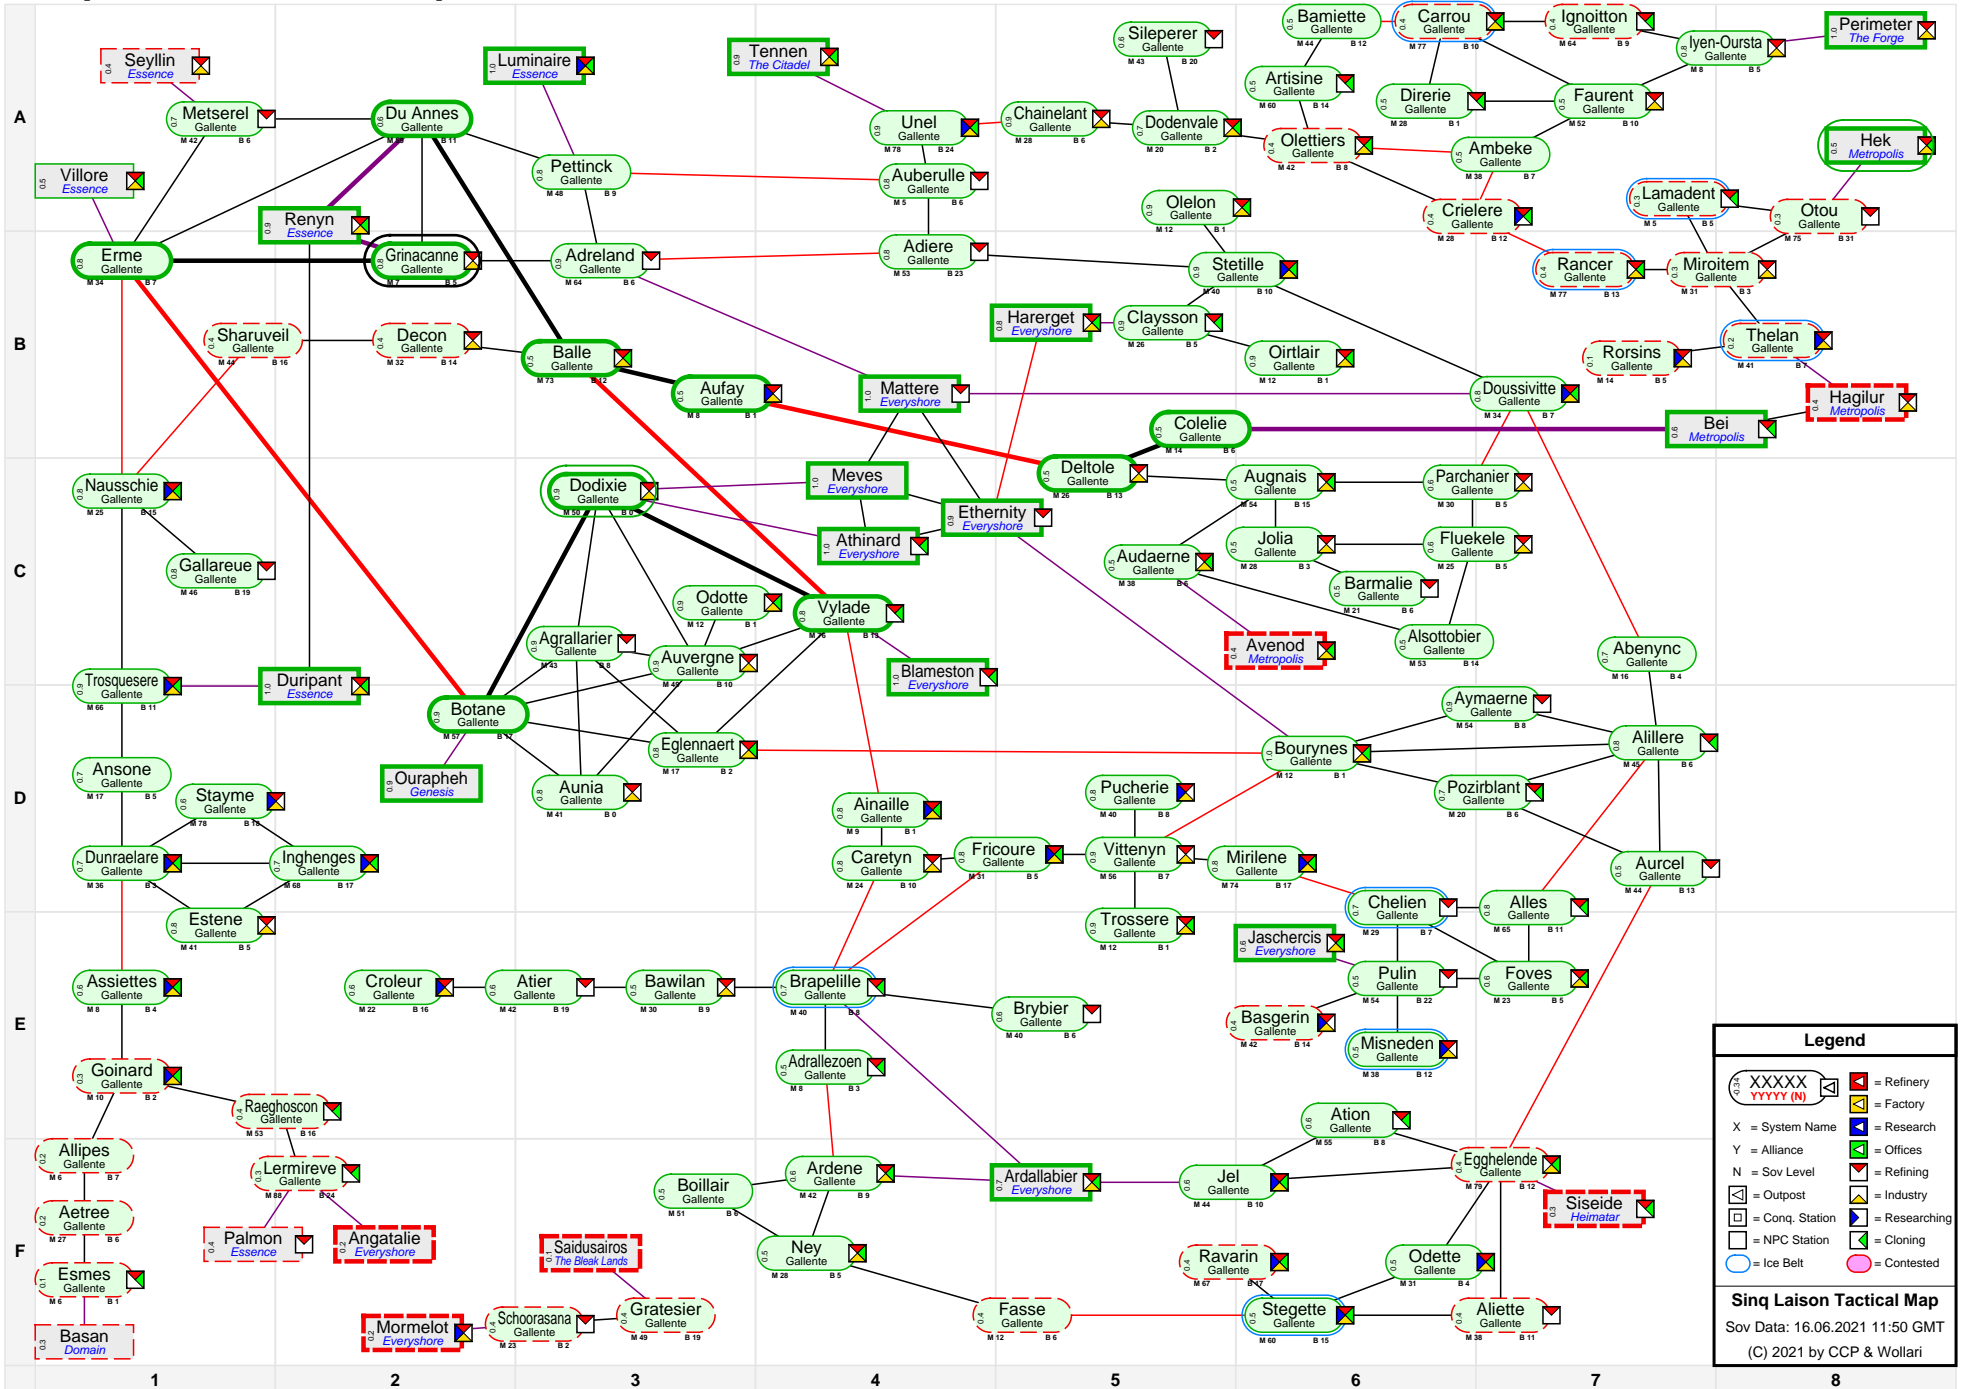

# Sinq Laison Tactical Map

**Legend**

- XXXXXX YYYYY (N) = Station
- X = System Name
- Y = Alliance
- N = Sov Level
- [Square] = Outpost
- [Square] = Conq. Station
- [Square] = NPC Station
- [Square] = Refinery
- [Triangle] = Factory
- [Triangle] = Research
- [Triangle] = Offices
- [Triangle] = Industry
- [Triangle] = Researching
- [Triangle] = Cloning
- [Circle] = Contested
- [Circle] = Ice Belt
- [Circle] = Contested

**Sinq Laison Tactical Map**  
 Sov Data: 16.06.2021 11:50 GMT  
 (C) 2021 by CCP & Wollari