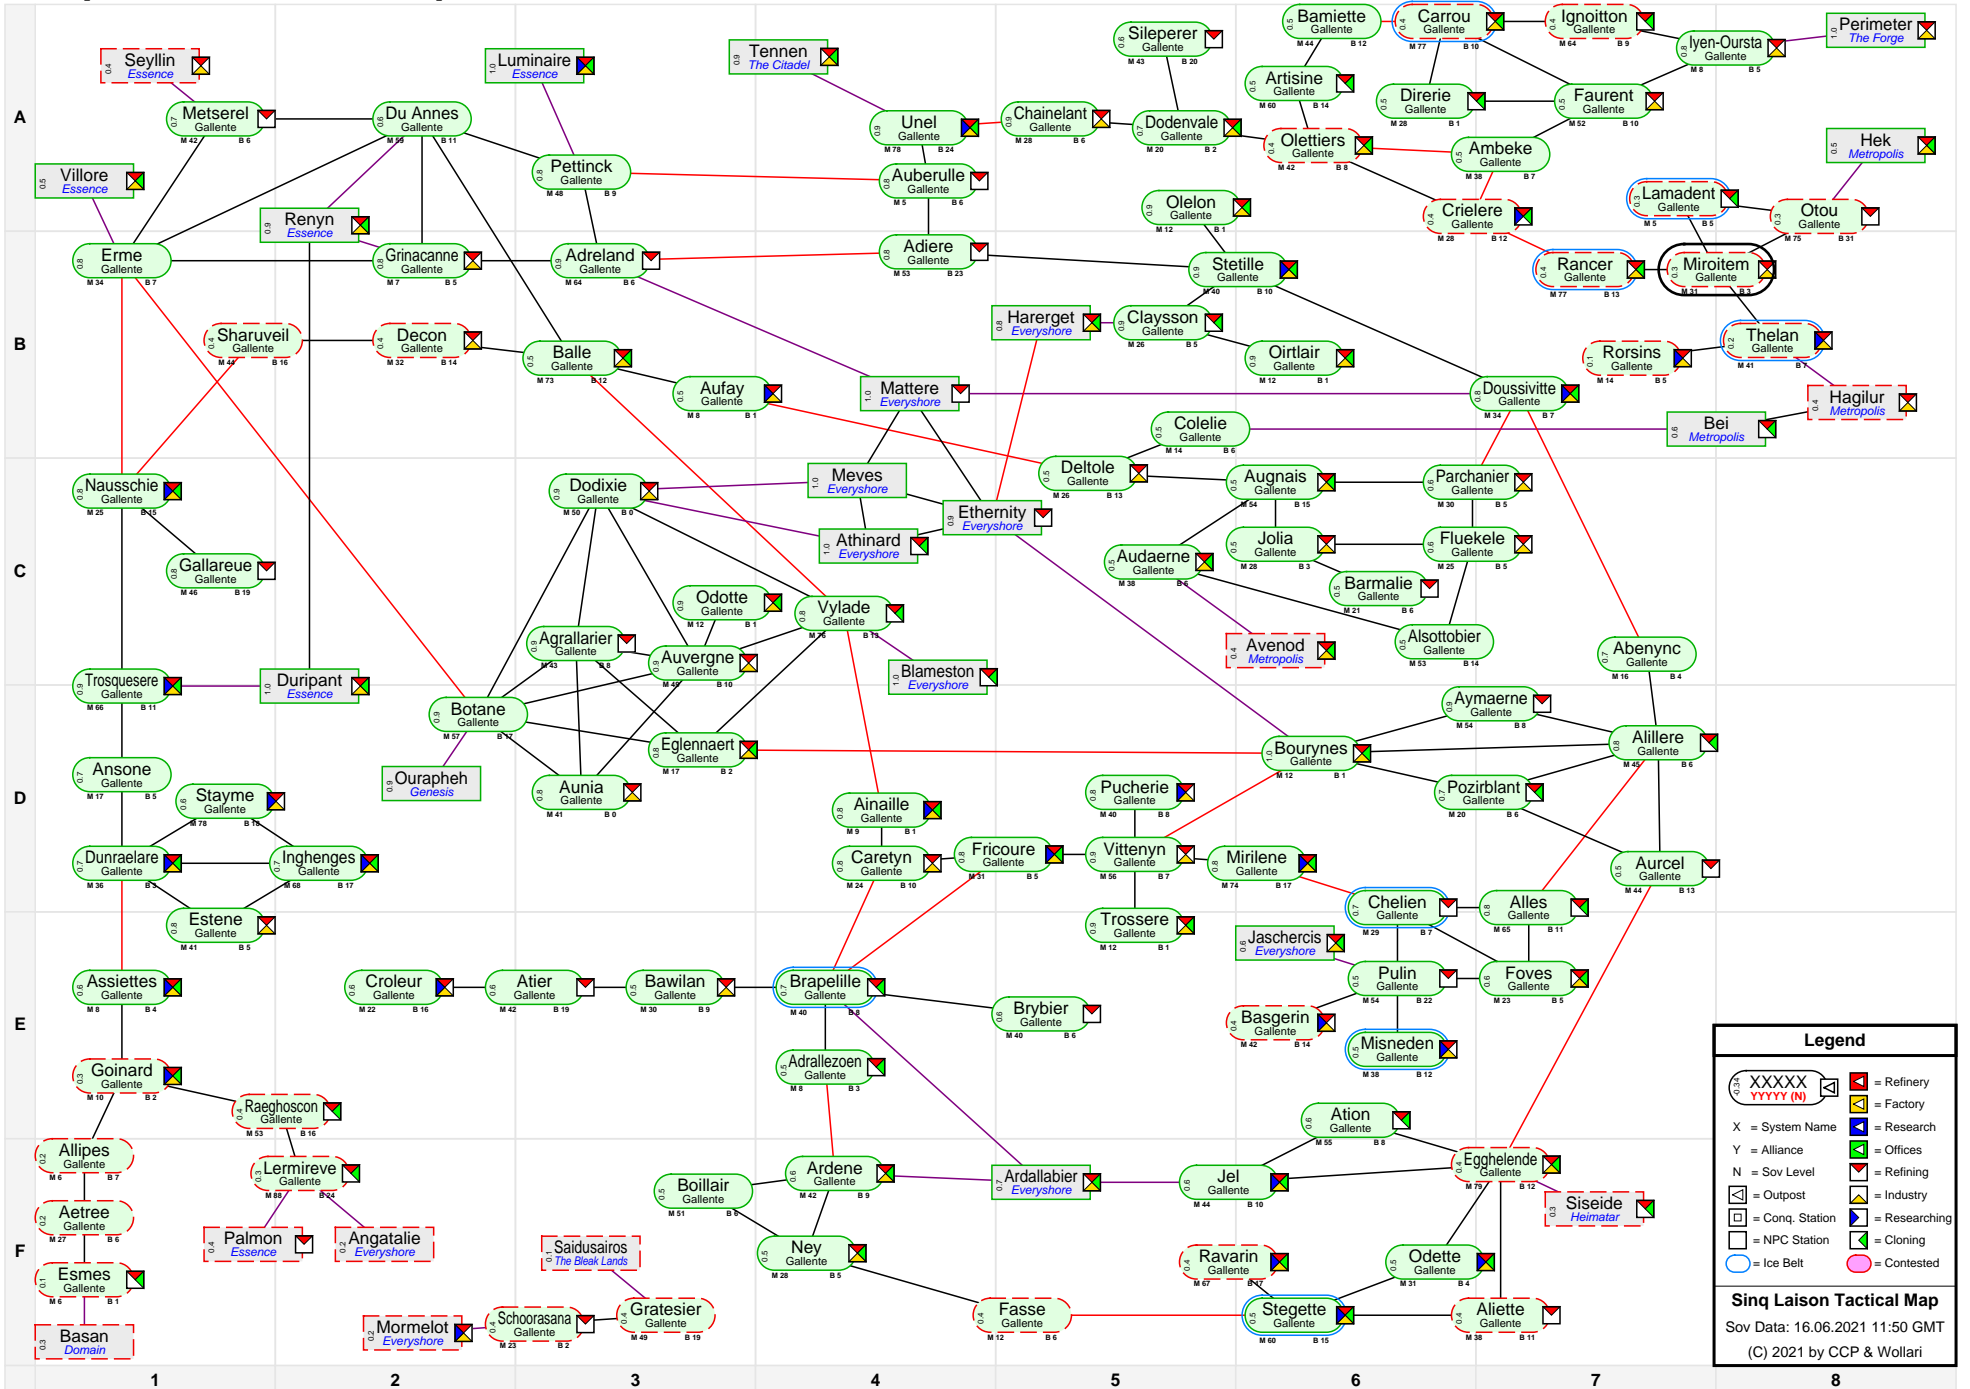

Sinq Laison Tactical Map

Legend

- XXXXX
YYYY (N) = Refinery
- X = System Name
- Y = Alliance
- N = Sov Level
- [Square with X] = Refining
- [Square with Y] = Industry
- [Square with N] = Outpost
- [Square with M] = Conq. Station
- [Square with B] = Researching
- [Square with M] = NPC Station
- [Square with N] = Cloning
- [Pink Circle] = Contested

Sinq Laison Tactical Map
Sov Data: 16.06.2021 11:50 GMT
(C) 2021 by CCP & Wollari