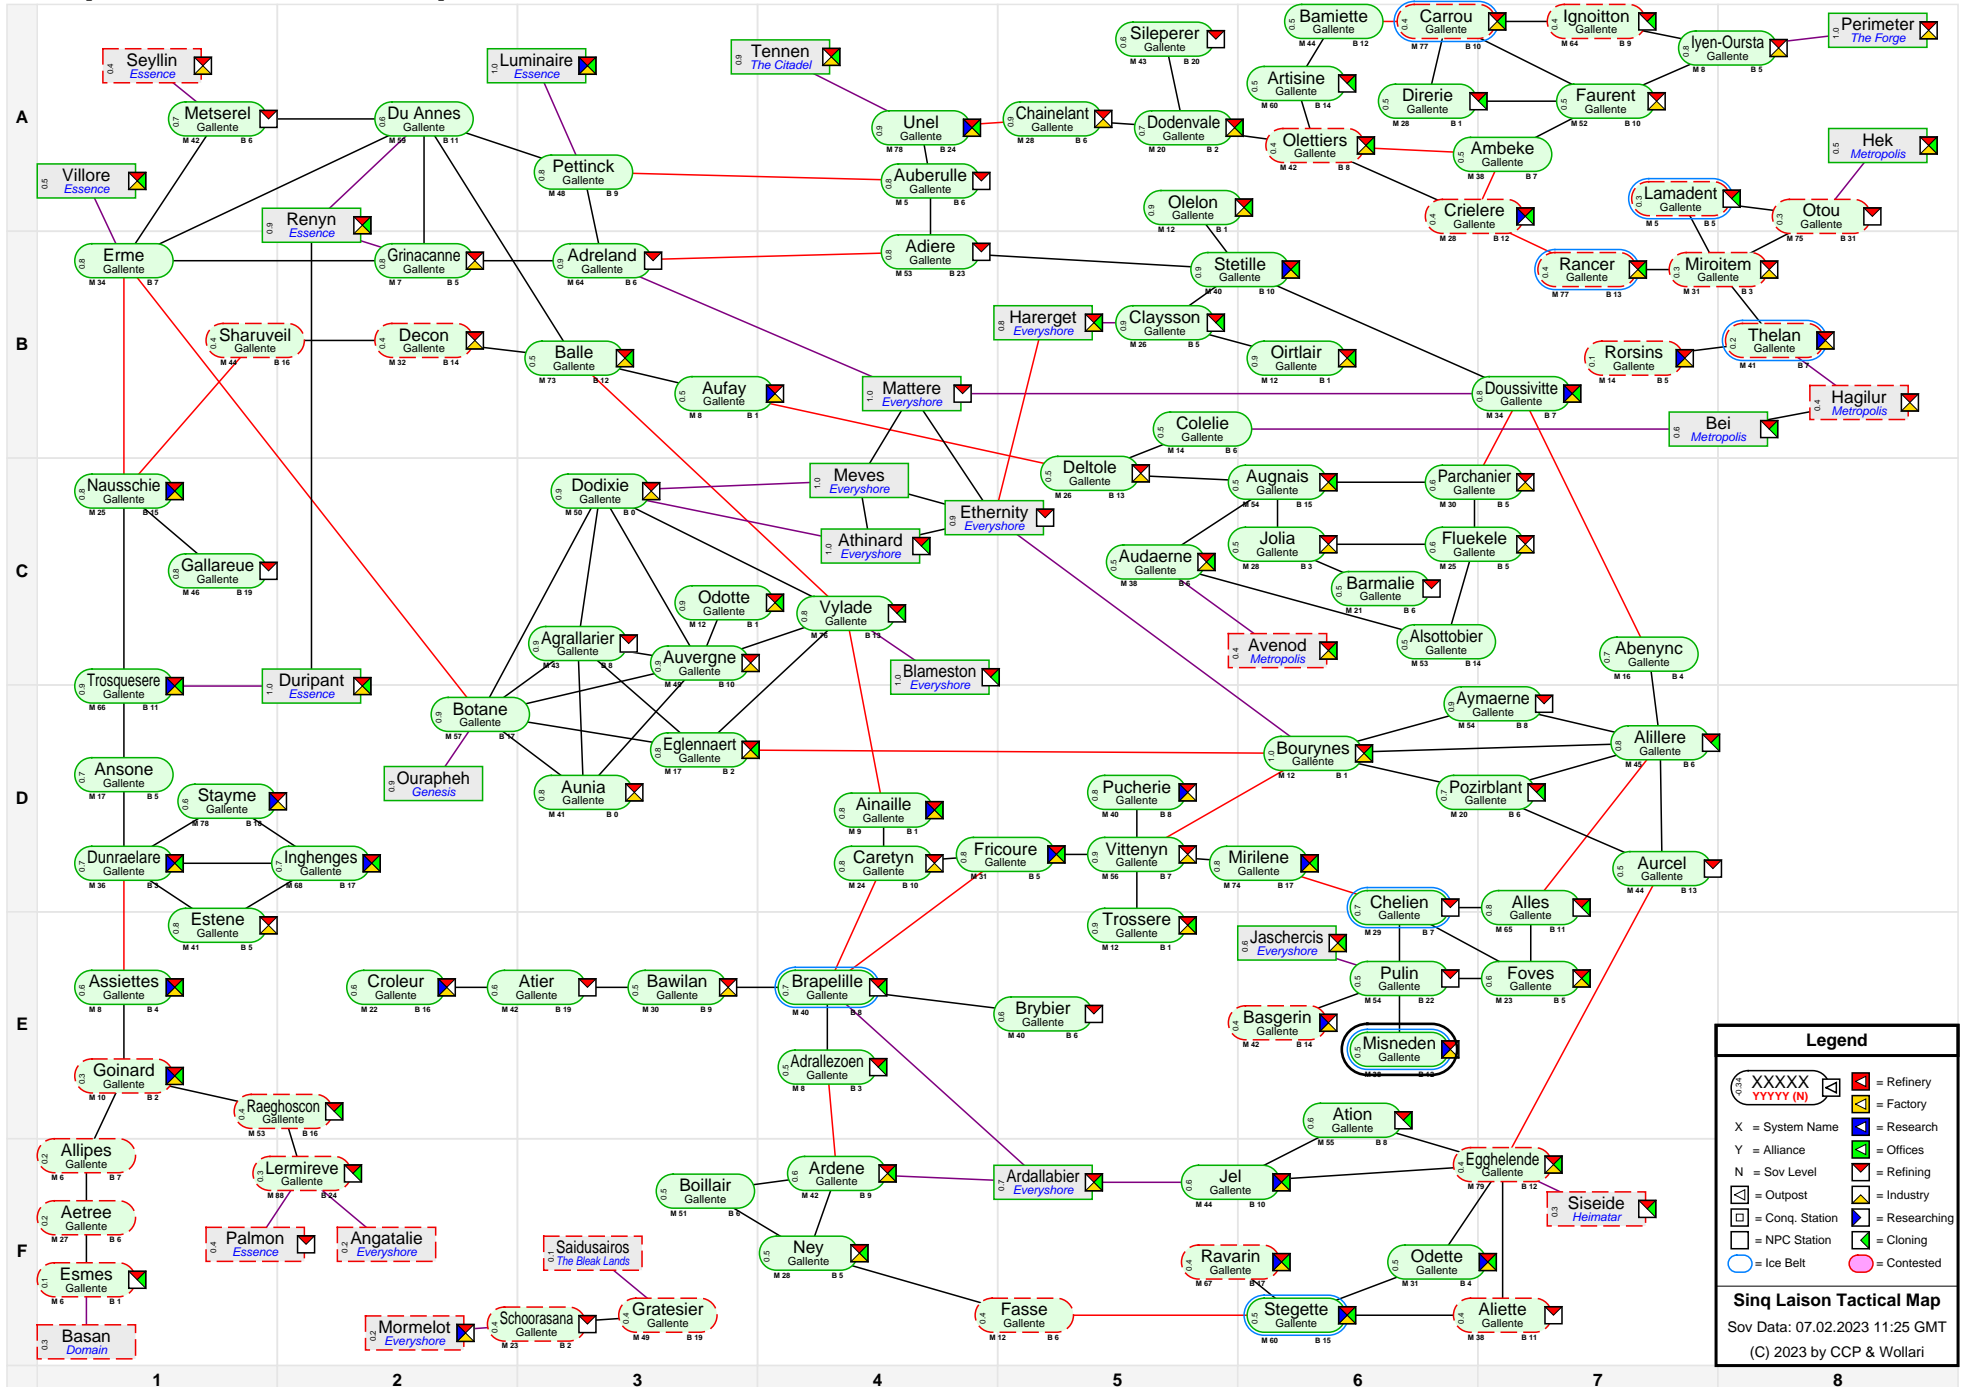

# Sinq Laison Tactical Map

**Legend**

- XXXXX  
YYYY (N) = Refinery
- X = System Name
- Y = Alliance
- N = Sov Level
- [Square with X] = Refining
- [Square with Y] = Industry
- [Square with N] = Outpost
- [Square with M] = Conq. Station
- [Square with N] = Researching
- [Square with N] = NPC Station
- [Square with C] = Cloning
- [Pink Circle] = Contested
- [Blue Circle] = Ice Belt

**Sinq Laison Tactical Map**  
Sov Data: 07.02.2023 11:25 GMT  
(C) 2023 by CCP & Wollari