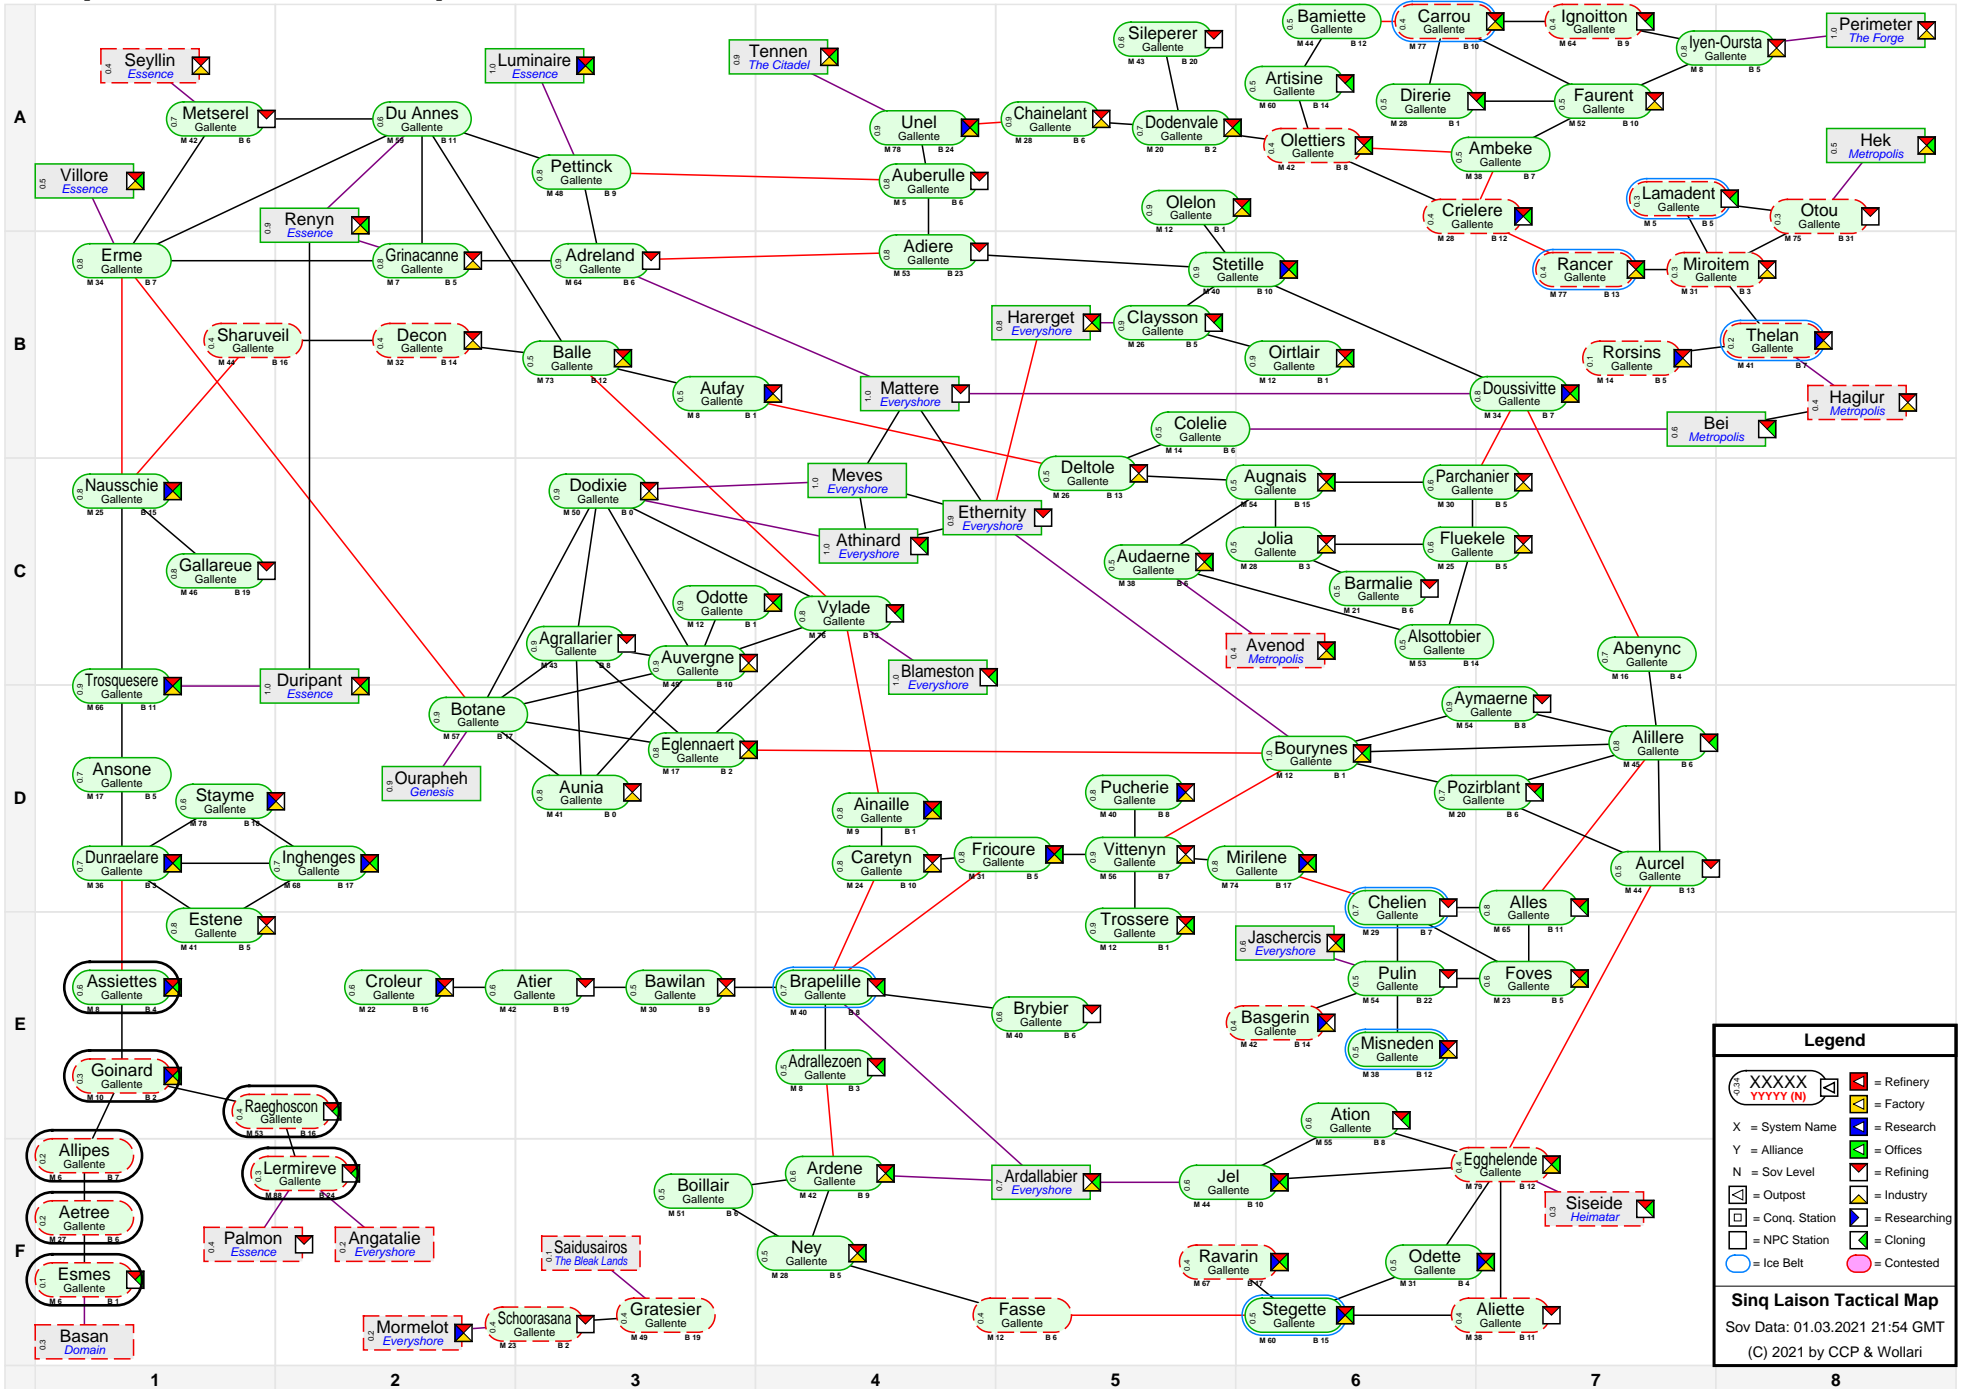

Sinq Laison Tactical Map

Legend

- XXXXXX YYYYY (N) = Refinery
- X = System Name
- Y = Alliance
- N = Sov Level
- [Icon] = Outpost
- [Icon] = Conq. Station
- [Icon] = NPC Station
- [Icon] = Ice Belt
- [Icon] = Contested
- [Icon] = Factory
- [Icon] = Research
- [Icon] = Offices
- [Icon] = Refining
- [Icon] = Industry
- [Icon] = Researching
- [Icon] = Cloning

Sinq Laison Tactical Map
 Sov Data: 01.03.2021 21:54 GMT
 (C) 2021 by CCP & Wollari