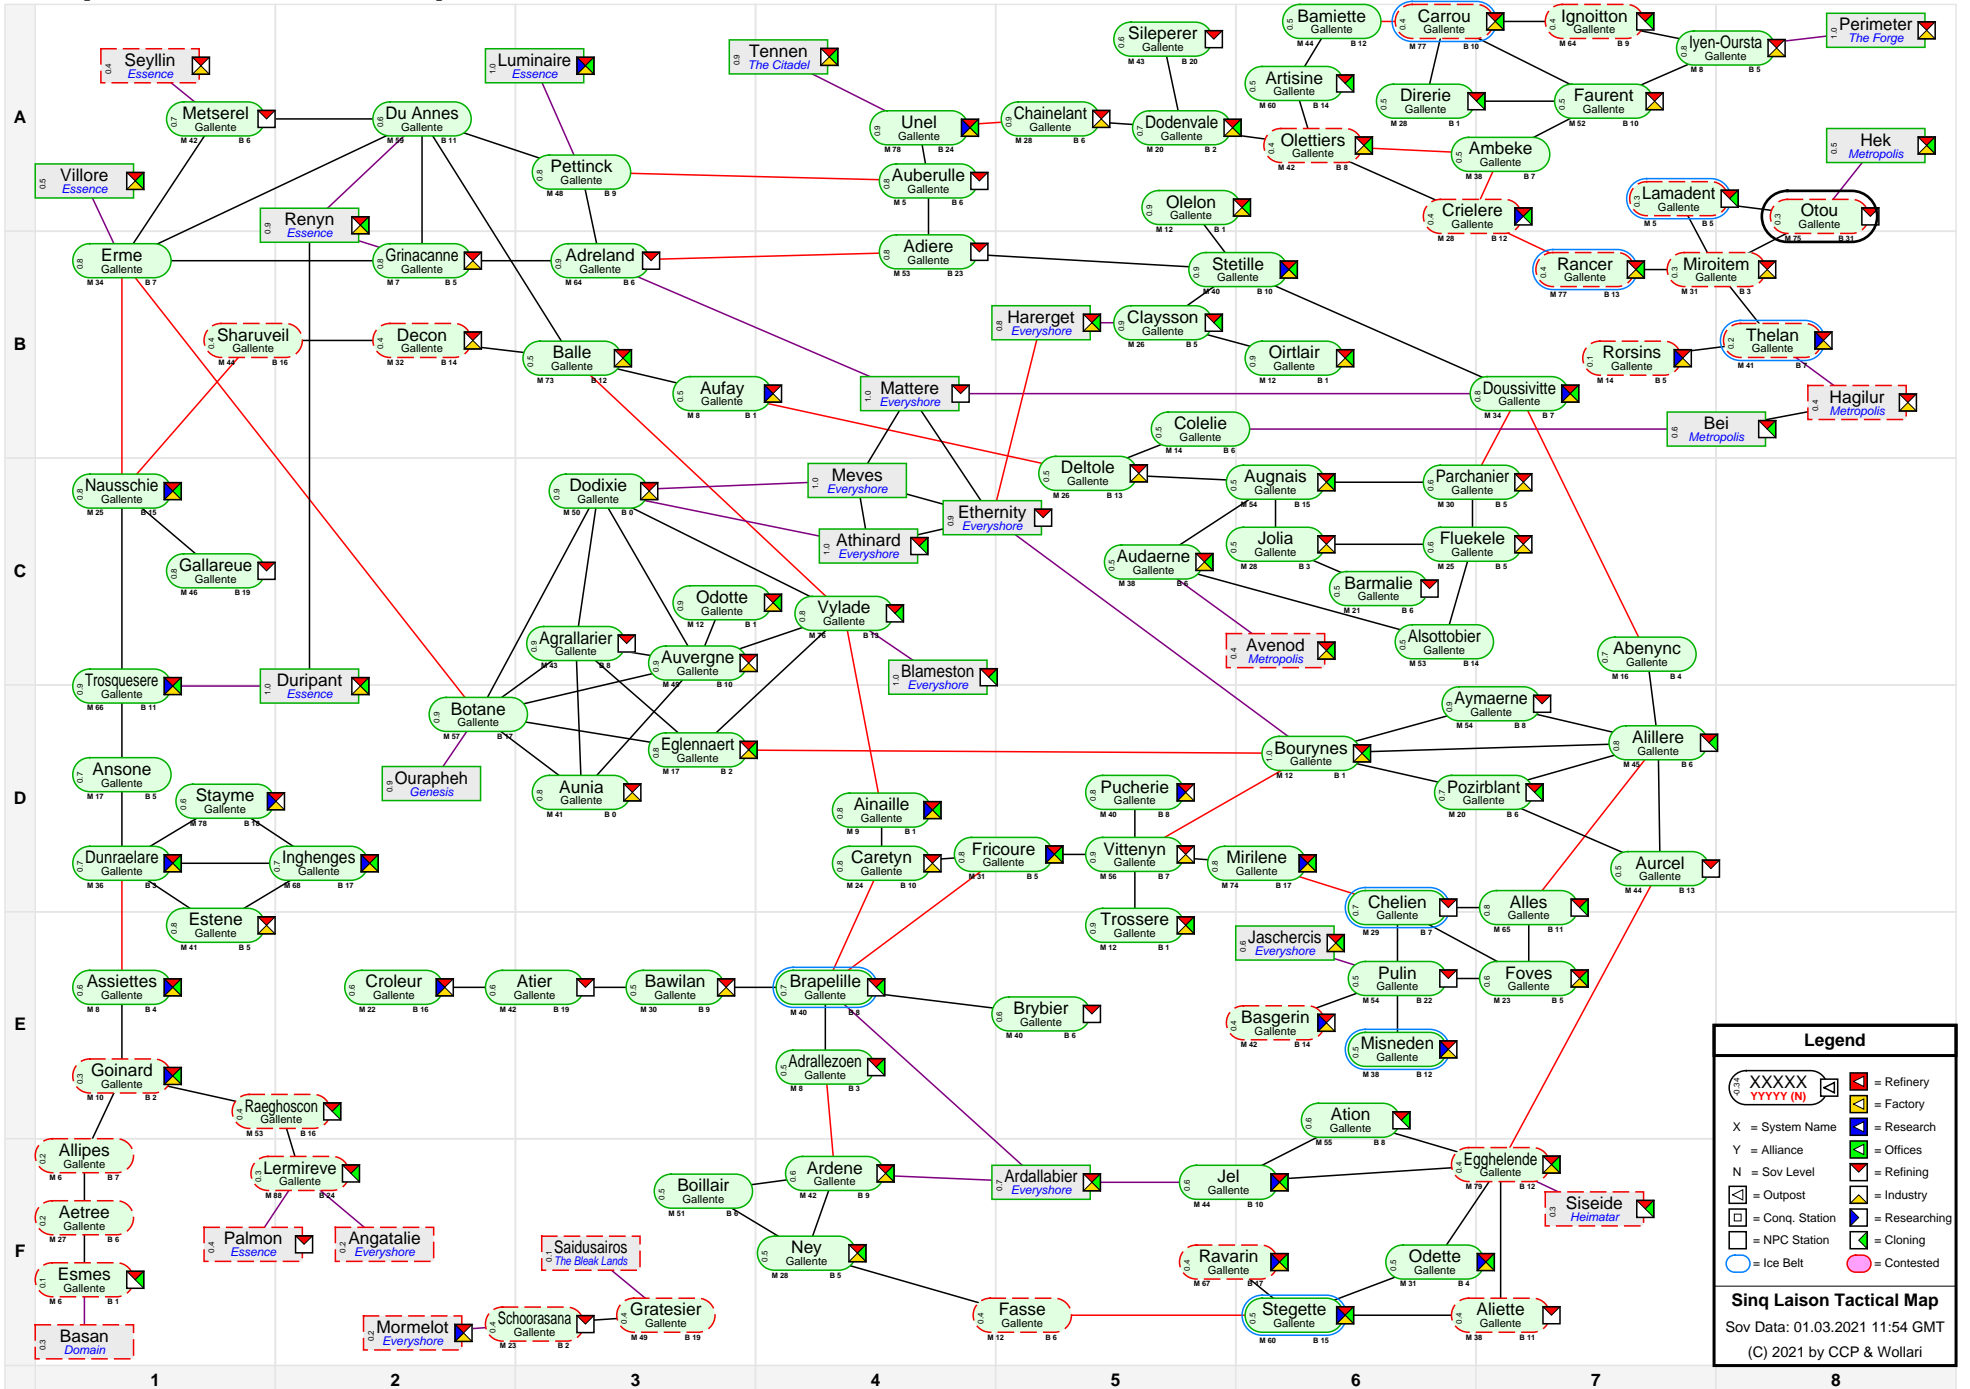

Sinq Laison Tactical Map

Legend

- XXXXXX YYYYY (N) [Icon] = Refinery
- X [Icon] = Factory
- X [Icon] = Alliance
- Y [Icon] = Research
- N [Icon] = Sov Level
- N [Icon] = Refining
- [Icon] = Outpost
- [Icon] = Industry
- [Icon] = Conq. Station
- [Icon] = Researching
- [Icon] = NPC Station
- [Icon] = Cloning
- [Icon] = Contested
- [Icon] = Ice Belt
- [Icon] = Heimatar

Sinq Laison Tactical Map
 Sov Data: 01.03.2021 11:54 GMT
 (C) 2021 by CCP & Wollari