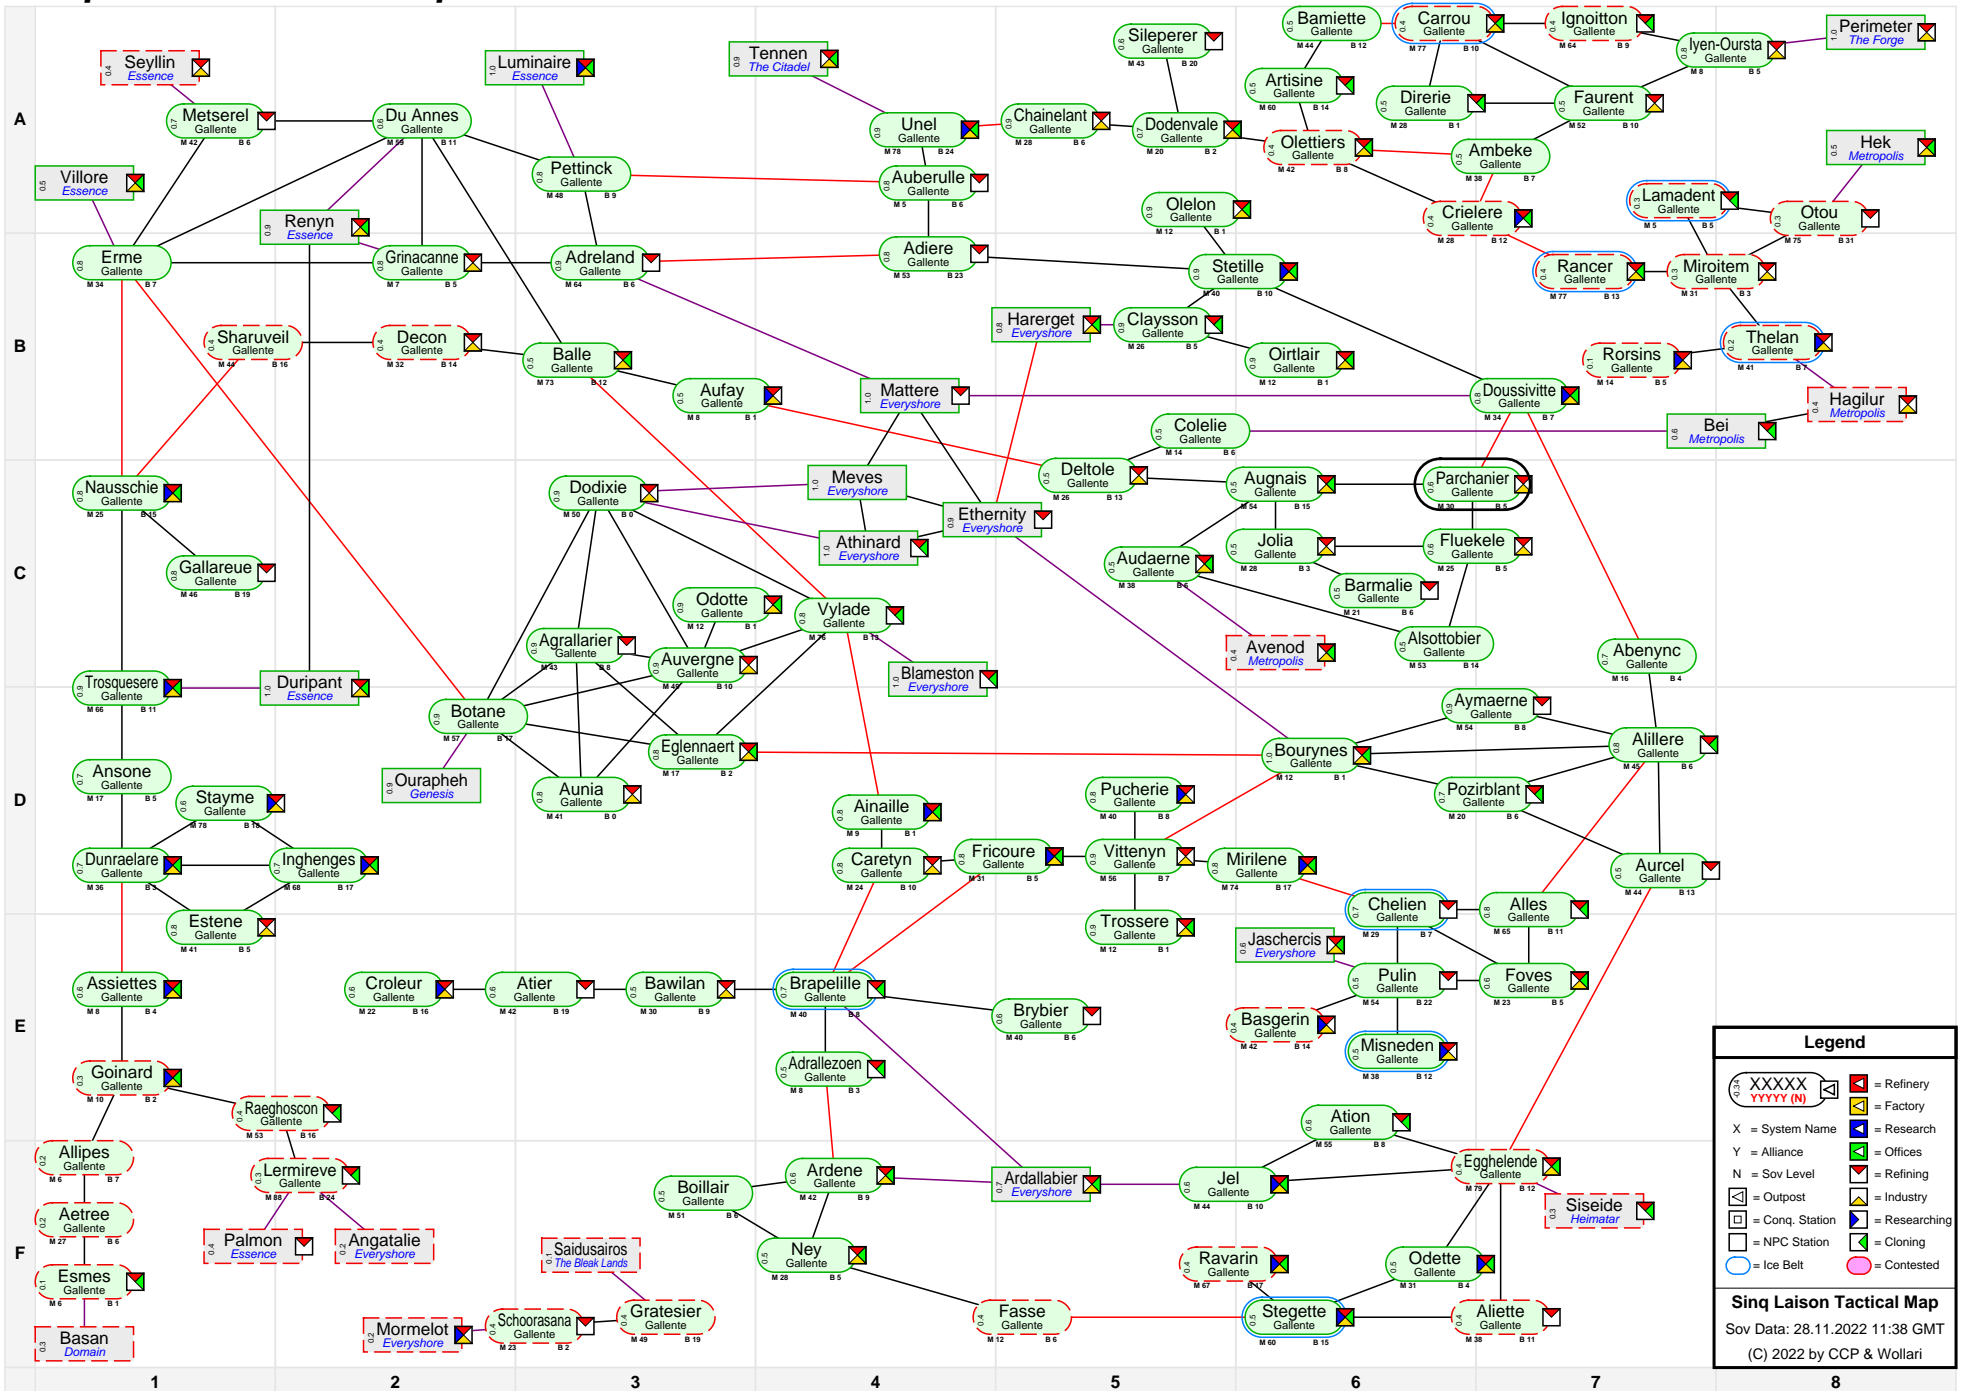

# Sinq Laison Tactical Map

**Legend**

- XXXXXX  
YYYY (N) [Icon] = Refinery
- X [Icon] = Factory
- X [Icon] = Research
- Y [Icon] = Offices
- N [Icon] = Sov Level
- N [Icon] = Refining
- [Icon] = Outpost
- [Icon] = Industry
- [Icon] = Conq. Station
- [Icon] = Researching
- [Icon] = NPC Station
- [Icon] = Cloning
- [Icon] = Contested
- [Icon] = Ice Belt
- [Icon] = Contested

**Sinq Laison Tactical Map**  
Sov Data: 28.11.2022 11:38 GMT  
(C) 2022 by CCP & Wollari