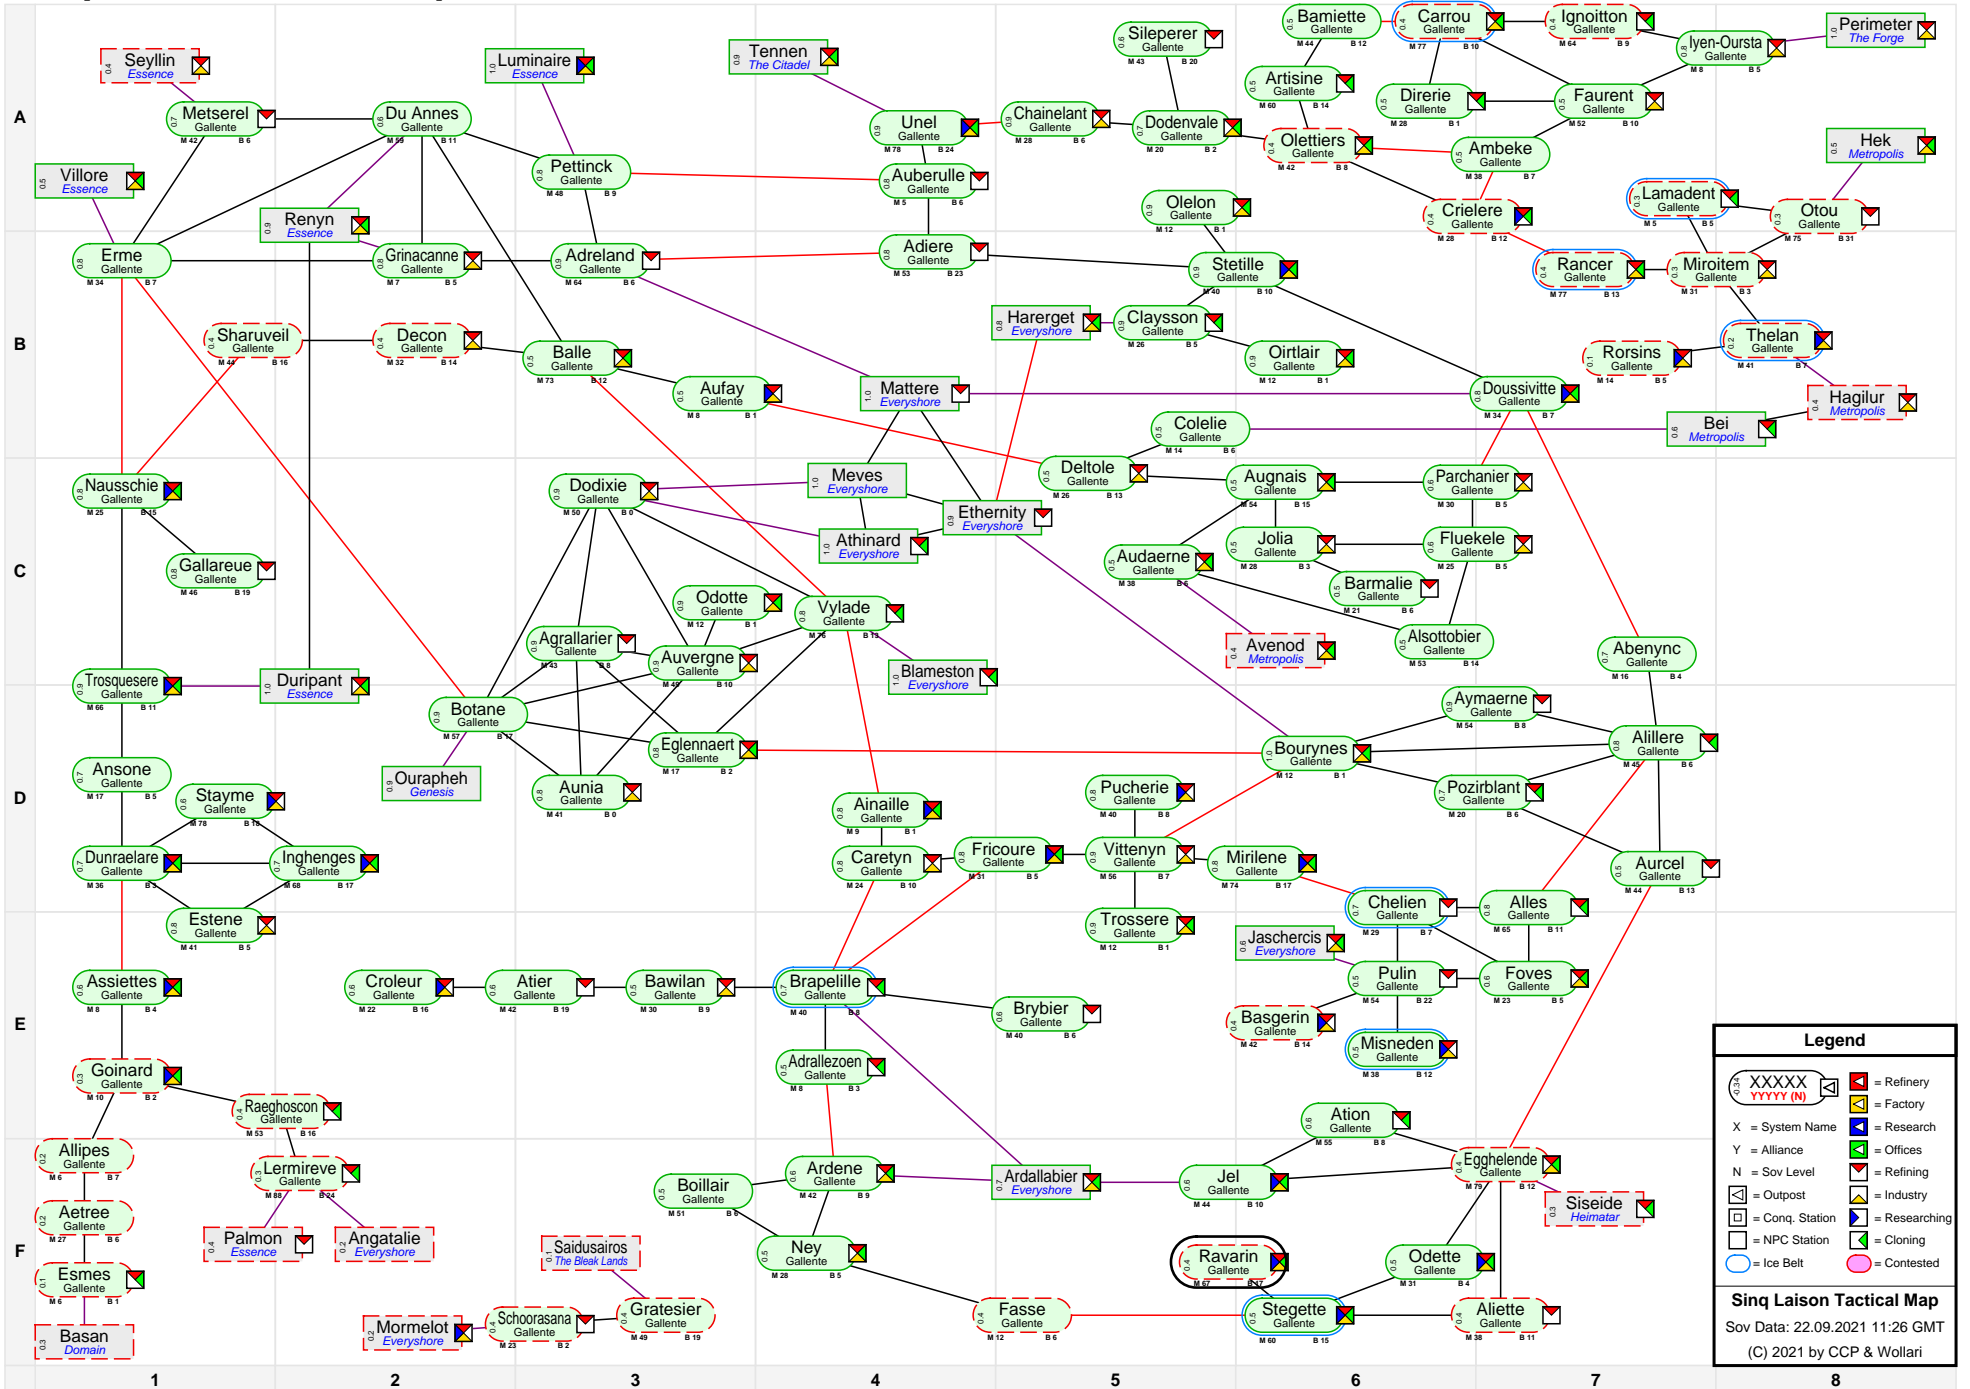

Sinq Laison Tactical Map

Legend

- XXXXXX
YYYY (N) = Refinery
- X = System Name
- Y = Alliance
- N = Sov Level
- [Icon] = Outpost
- [Icon] = Conq. Station
- [Icon] = Researching
- [Icon] = NPC Station
- [Icon] = Cloning
- [Icon] = Contested

Sinq Laison Tactical Map
Sov Data: 22.09.2021 11:26 GMT
(C) 2021 by CCP & Wollari