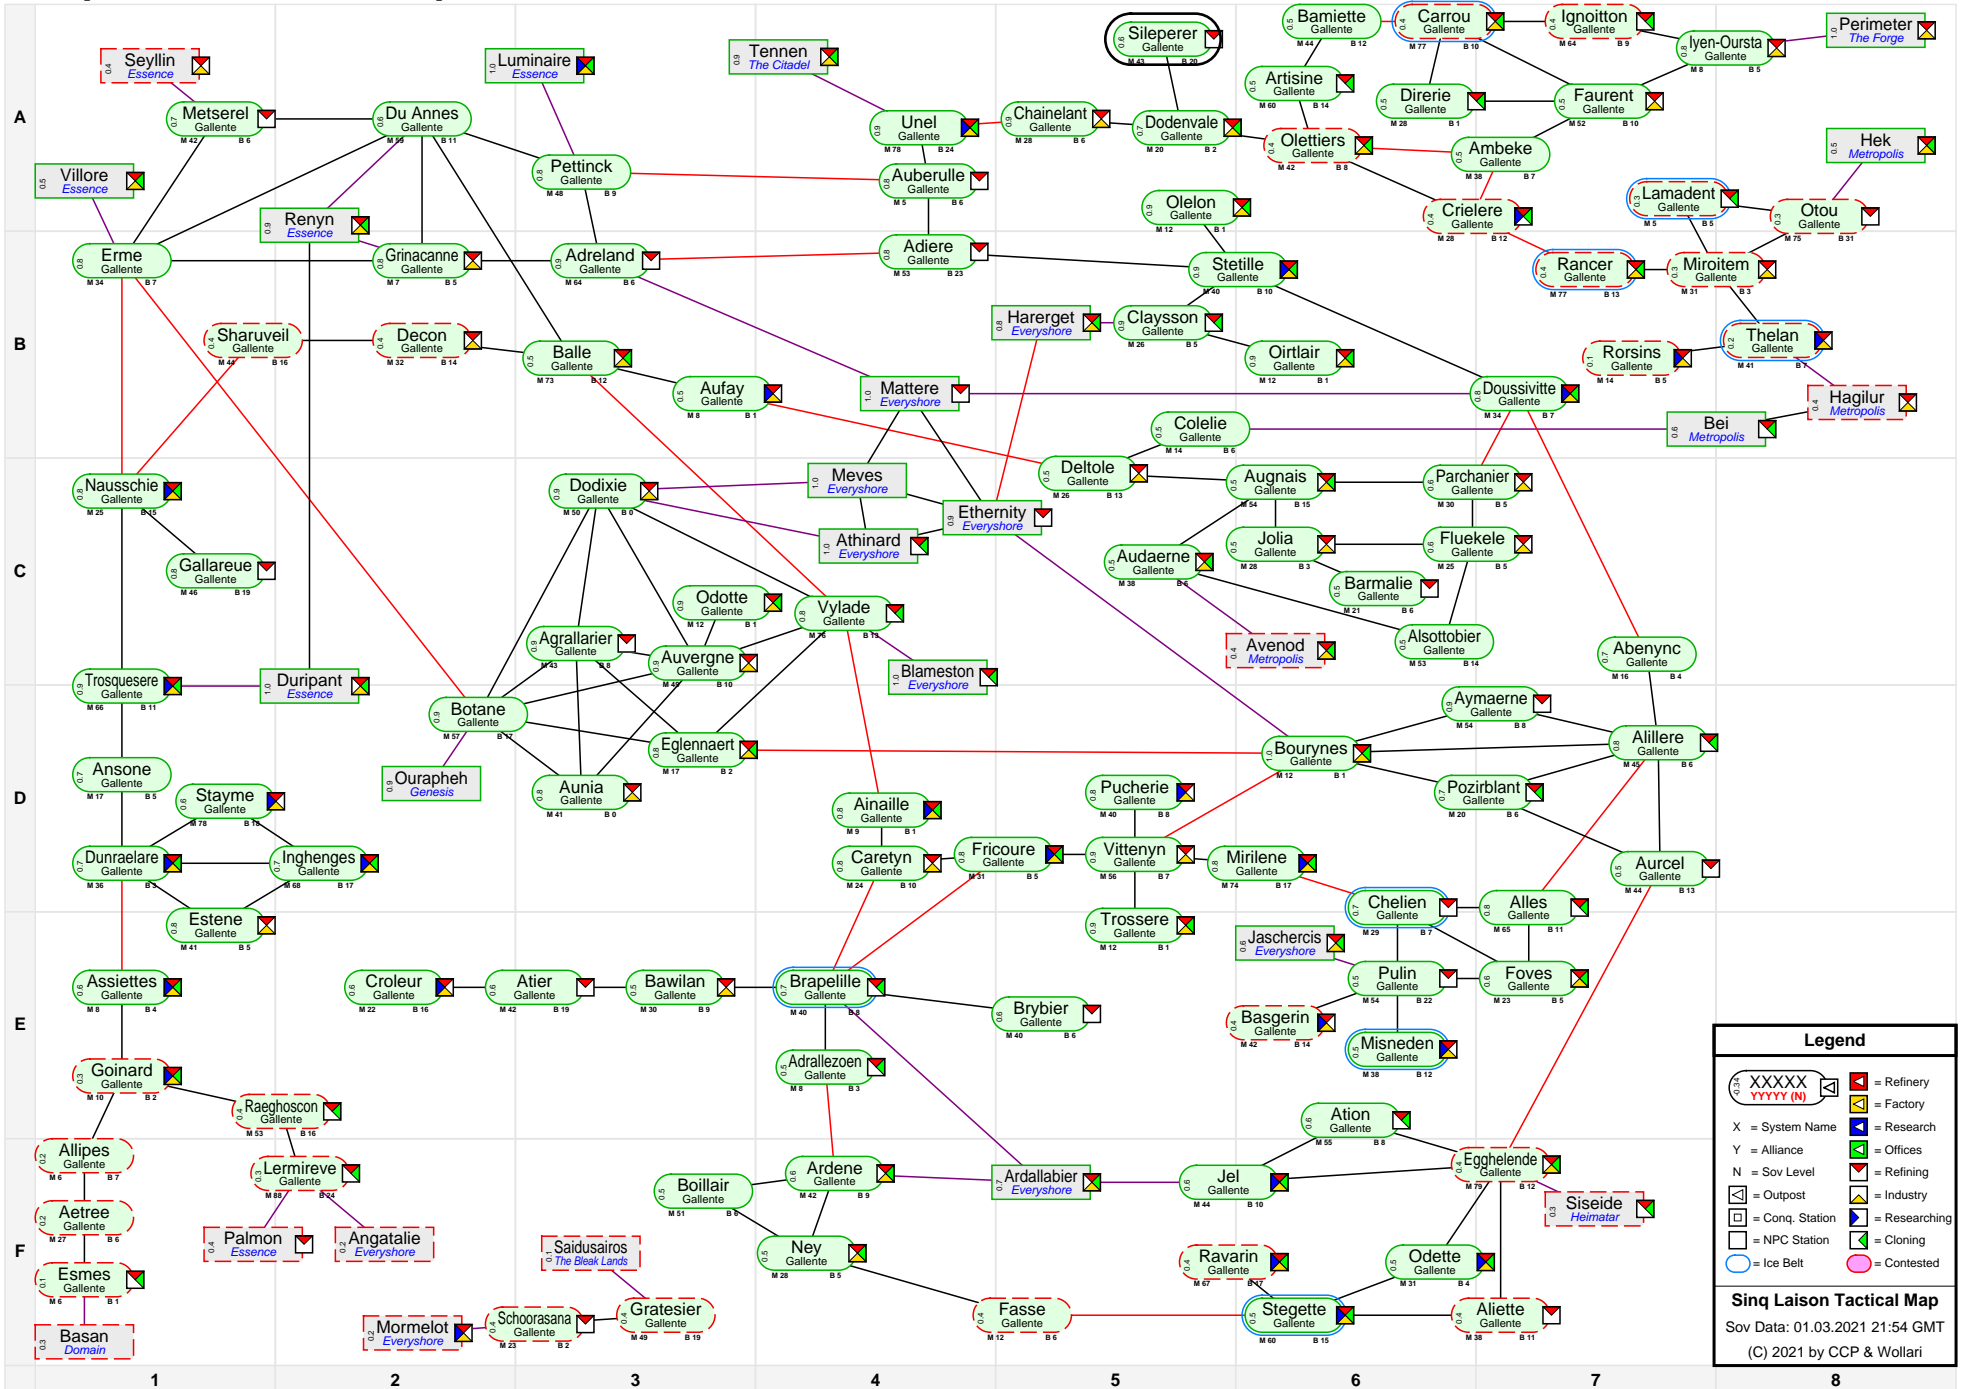

# Sinq Laison Tactical Map

**Legend**

- XXXXXX  
YYYY (N) = Refinery
- X = System Name
- Y = Alliance
- N = Sov Level
- [Icon] = Outpost
- [Icon] = Conq. Station
- [Icon] = NPC Station
- [Icon] = Research
- [Icon] = Offices
- [Icon] = Refining
- [Icon] = Industry
- [Icon] = Researching
- [Icon] = Cloning
- [Icon] = Contested
- [Icon] = Ice Belt
- [Icon] = Heimatar

**Sinq Laison Tactical Map**  
Sov Data: 01.03.2021 21:54 GMT  
(C) 2021 by CCP & Wollari