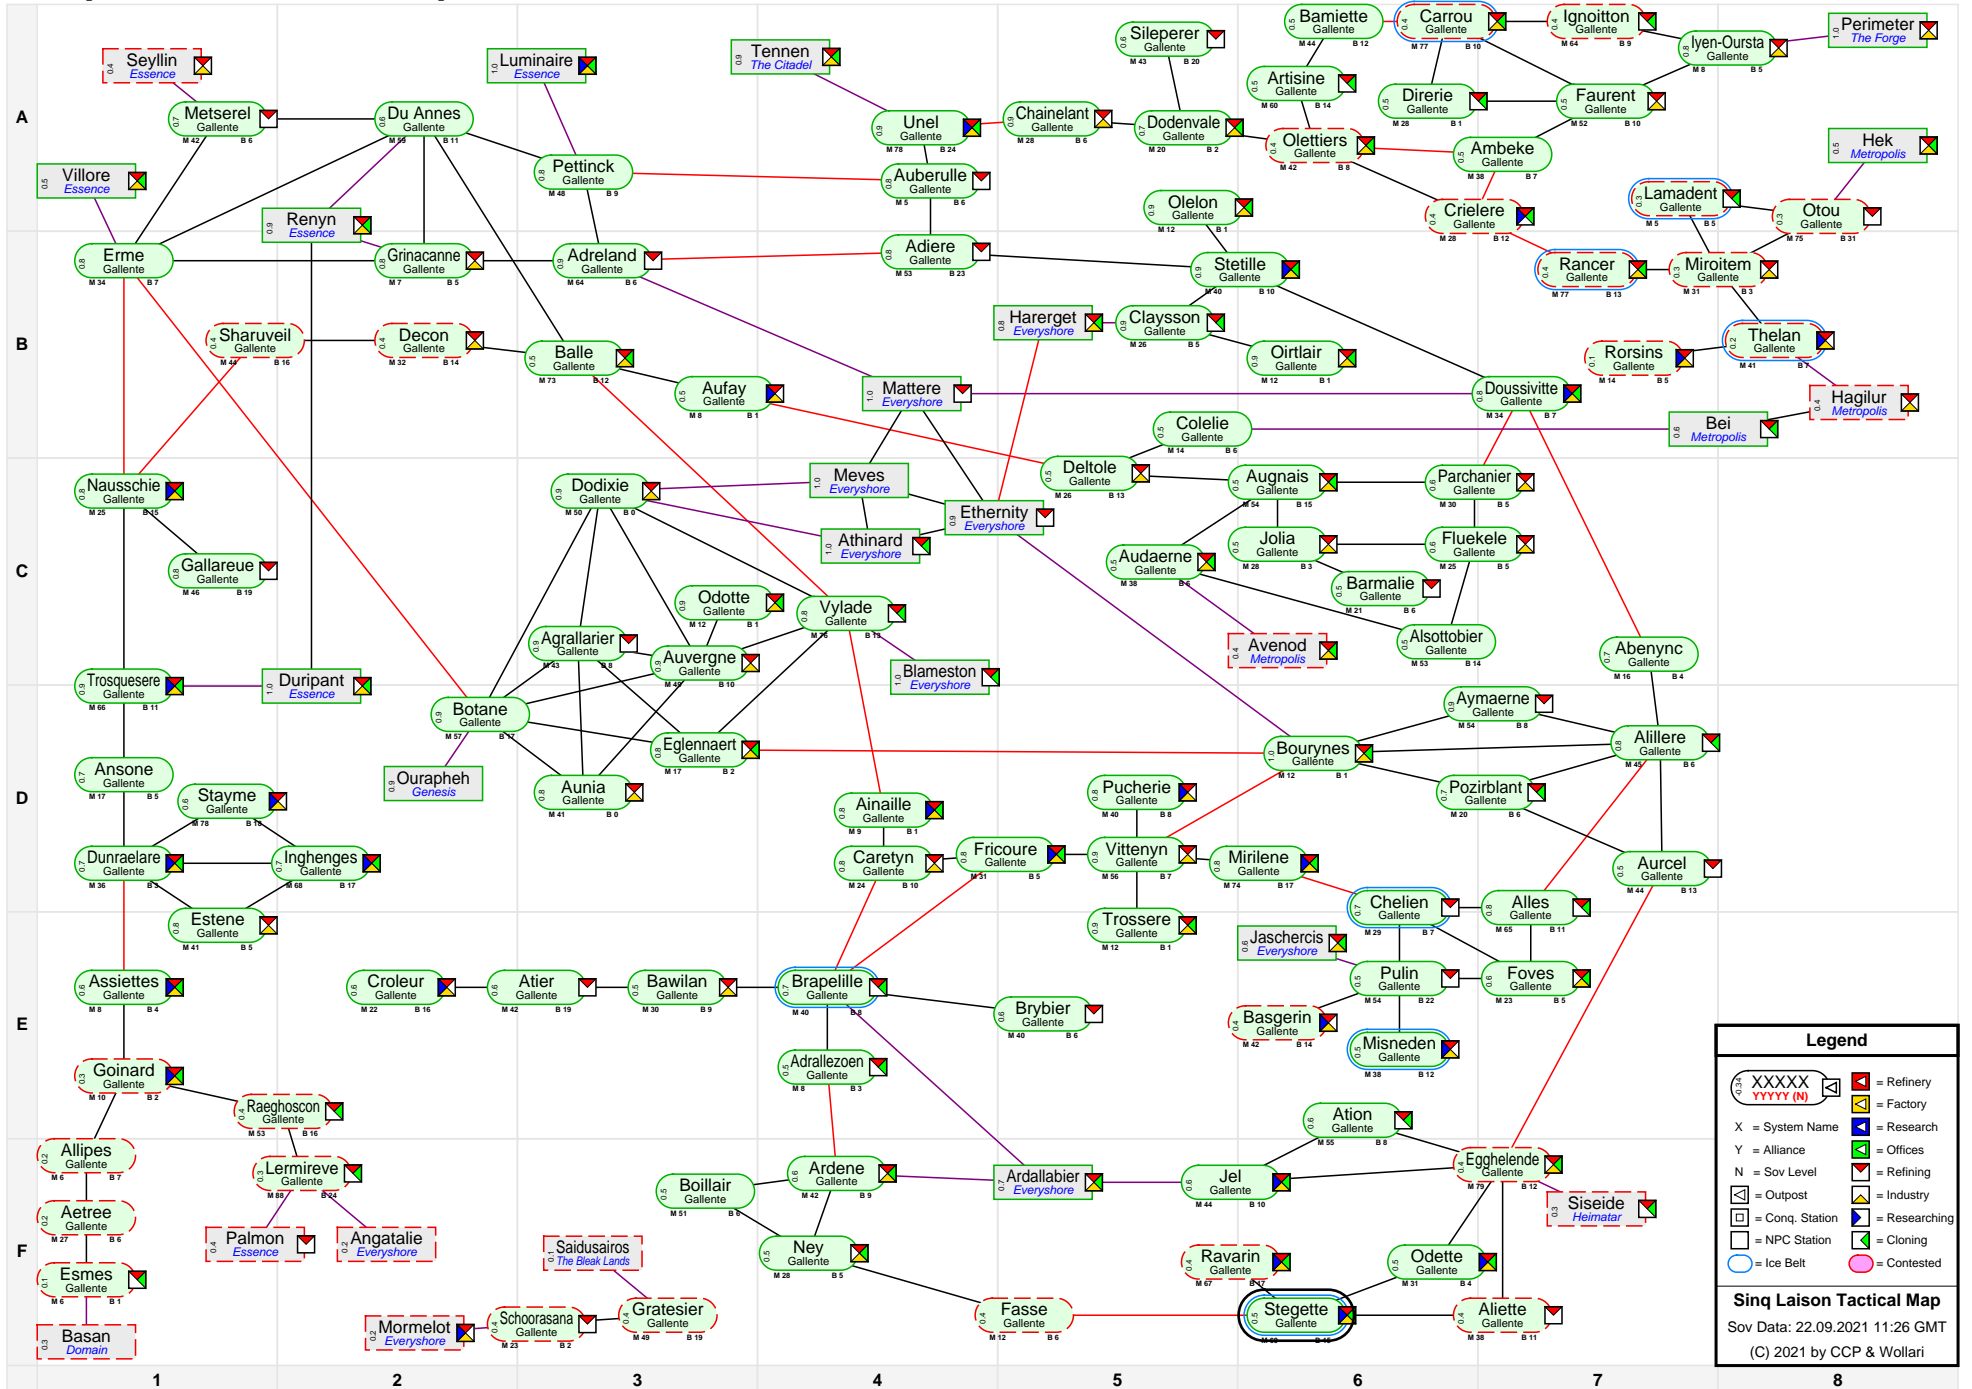

Sinq Laison Tactical Map

Legend

- = Refinery
- = Factory
- = System Name
- = Alliance
- = Sov Level
- = Research
- = Offices
- = Refining
- = Industry
- = Outpost
- = Conq. Station
- = NPC Station
- = Ice Belt
- = Contested

Sinq Laison Tactical Map
 Sov Data: 22.09.2021 11:26 GMT
 (C) 2021 by CCP & Wollari