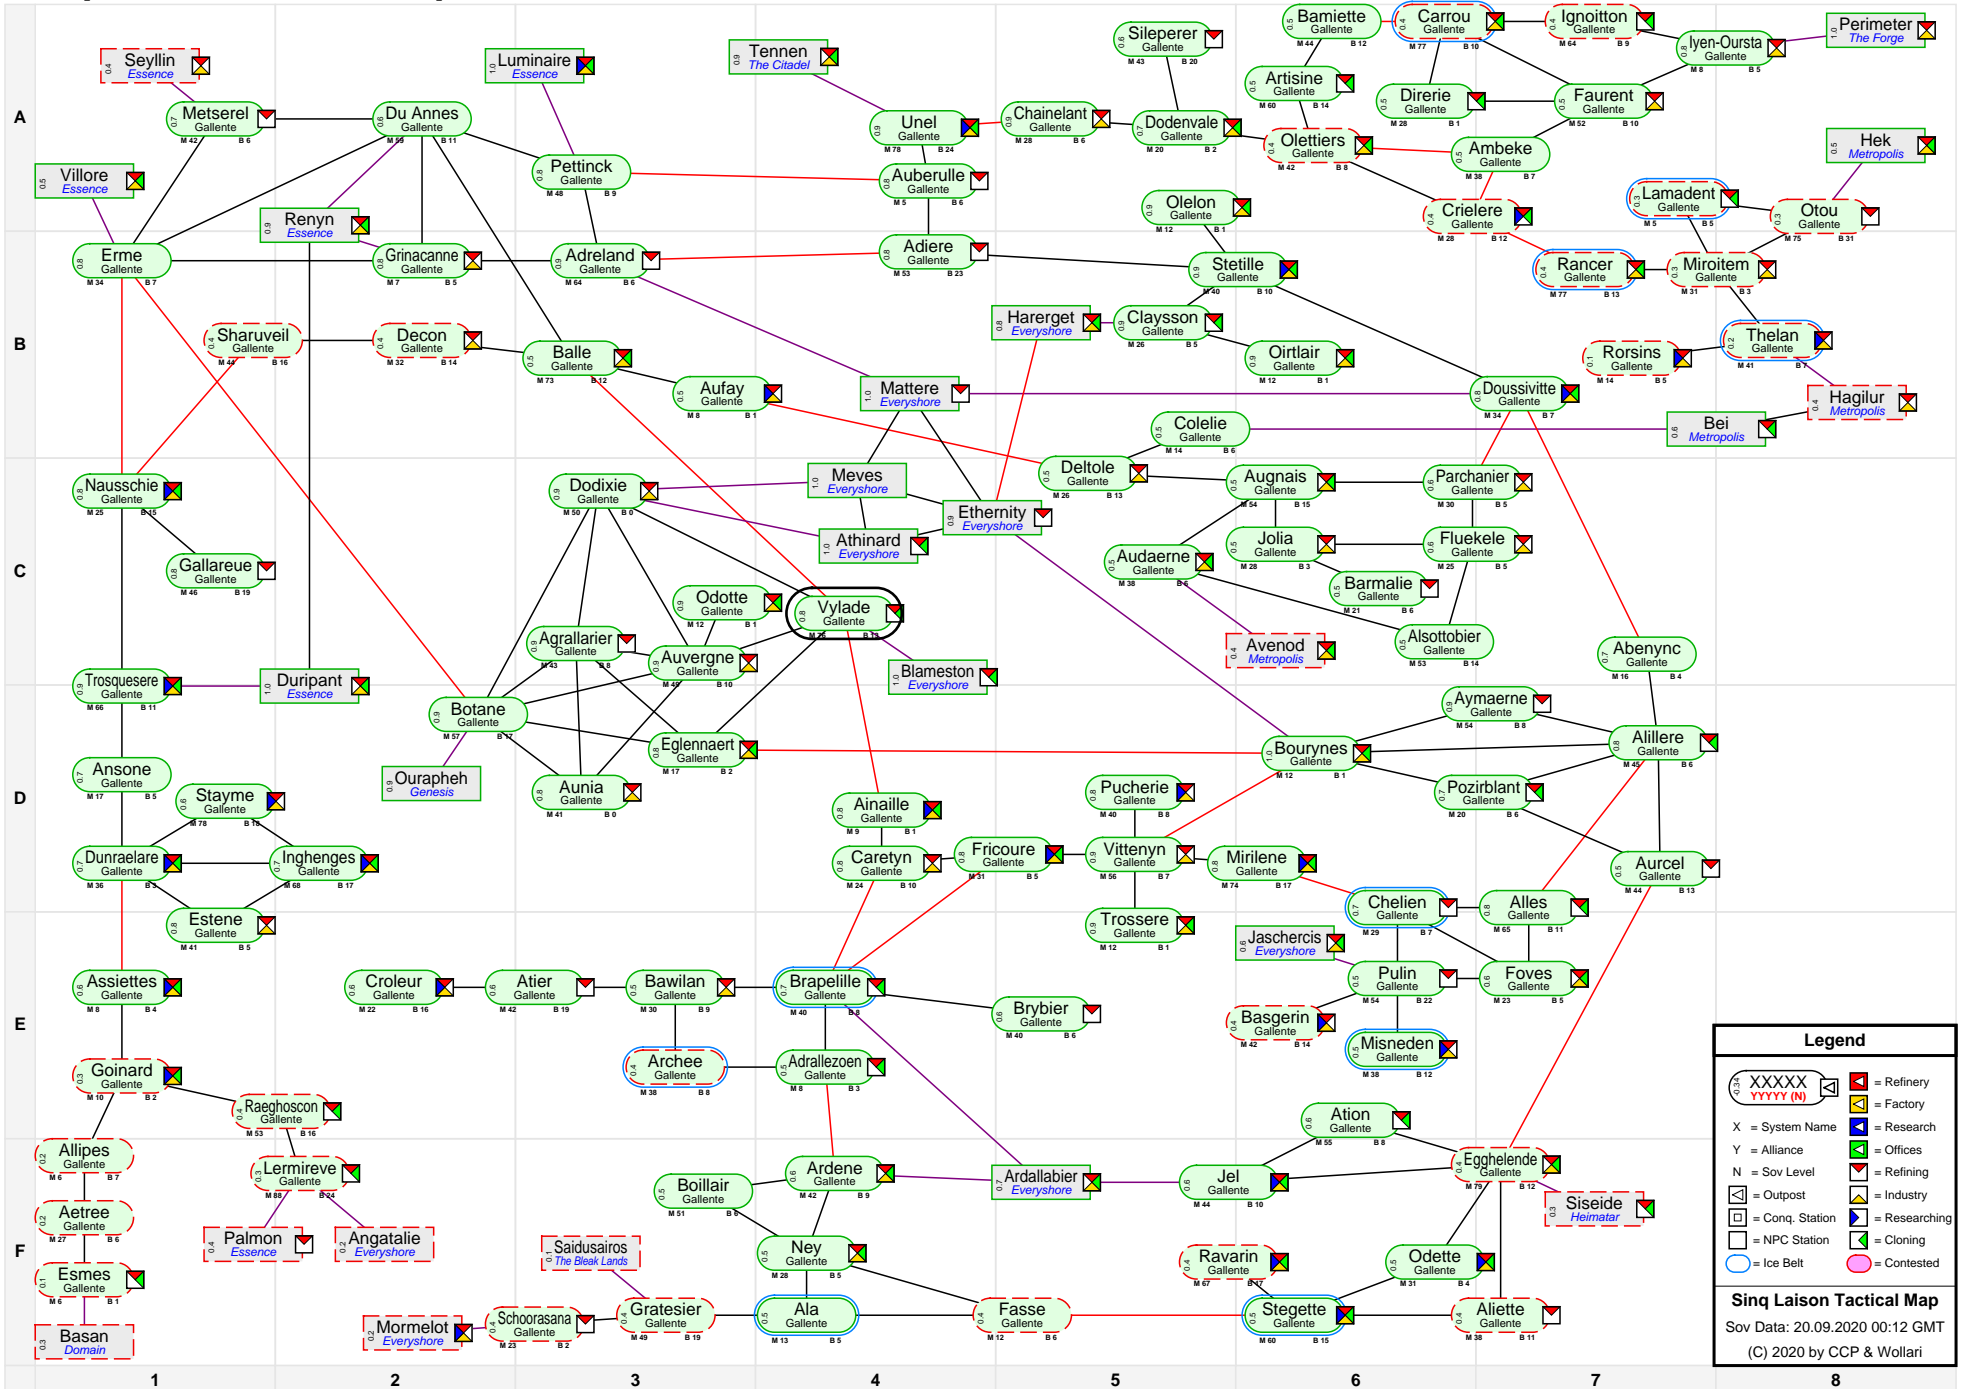

Sinq Laison Tactical Map

Legend

- XXXXXX YYYYY (N) [Icon] = Refinery
- X [Icon] = Factory
- X [Icon] = Alliance
- Y [Icon] = Research
- N [Icon] = Sov Level
- [Icon] = Refining
- [Icon] = Industry
- [Icon] = Outpost
- [Icon] = Conq. Station
- [Icon] = Researching
- [Icon] = NPC Station
- [Icon] = Cloning
- [Icon] = Contested

Sinq Laison Tactical Map
 Sov Data: 20.09.2020 00:12 GMT
 (C) 2020 by CCP & Wollari