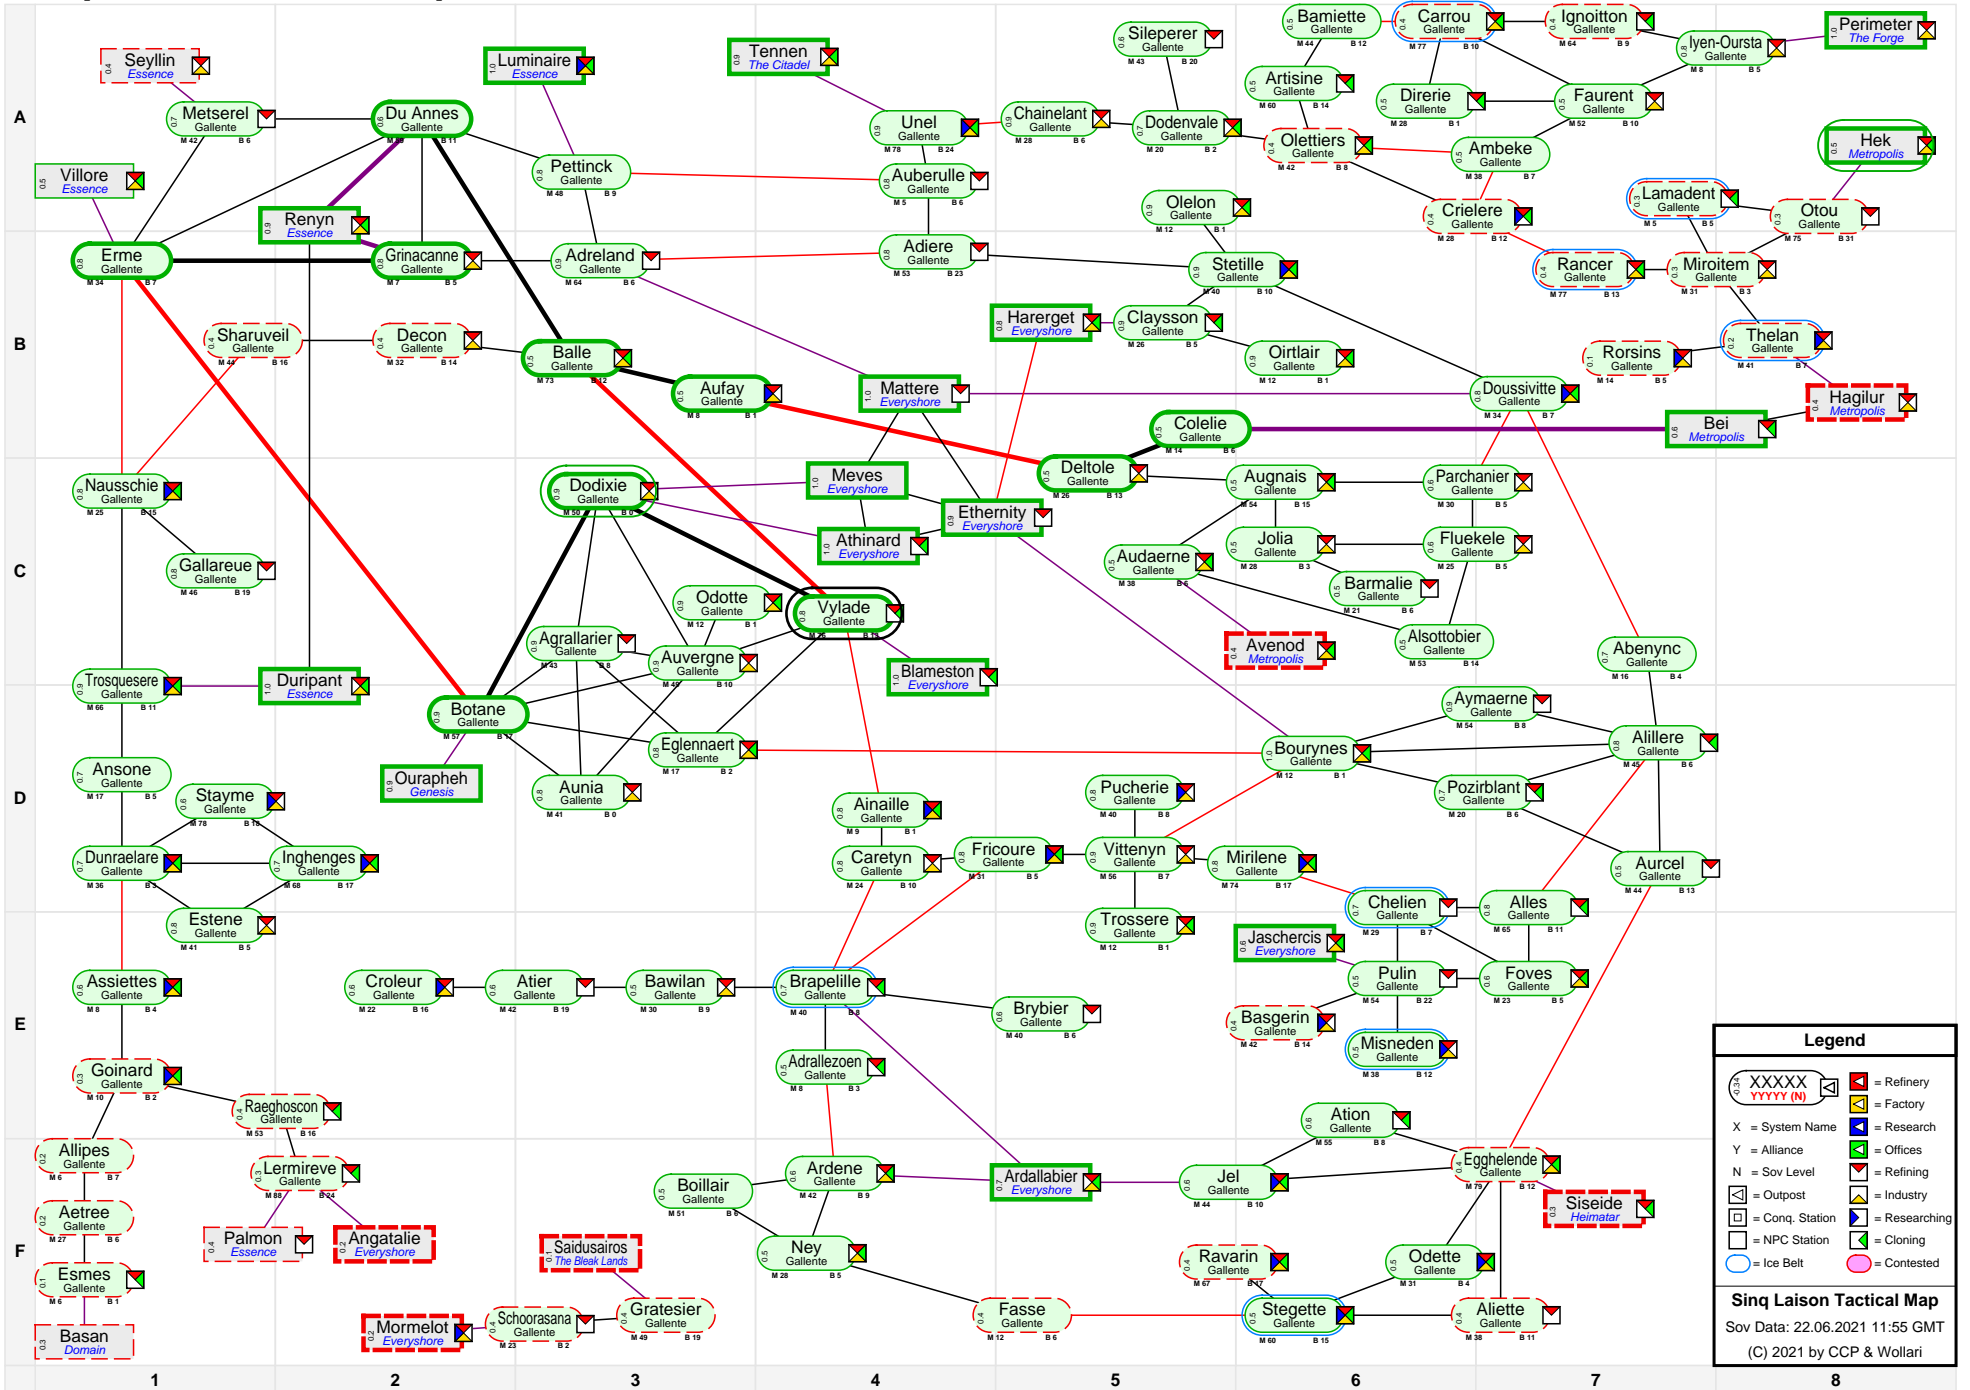

# Sinq Laison Tactical Map

**Legend**

- XXXXXX  
YYYY (N) = Refinery
- X = System Name
- Y = Alliance
- N = Sov Level
- [Icon] = Outpost
- [Icon] = Conq. Station
- [Icon] = NPC Station
- [Icon] = Industry
- [Icon] = Researching
- [Icon] = Cloning
- [Icon] = Contested

**Sinq Laison Tactical Map**  
Sov Data: 22.06.2021 11:55 GMT  
(C) 2021 by CCP & Wollari