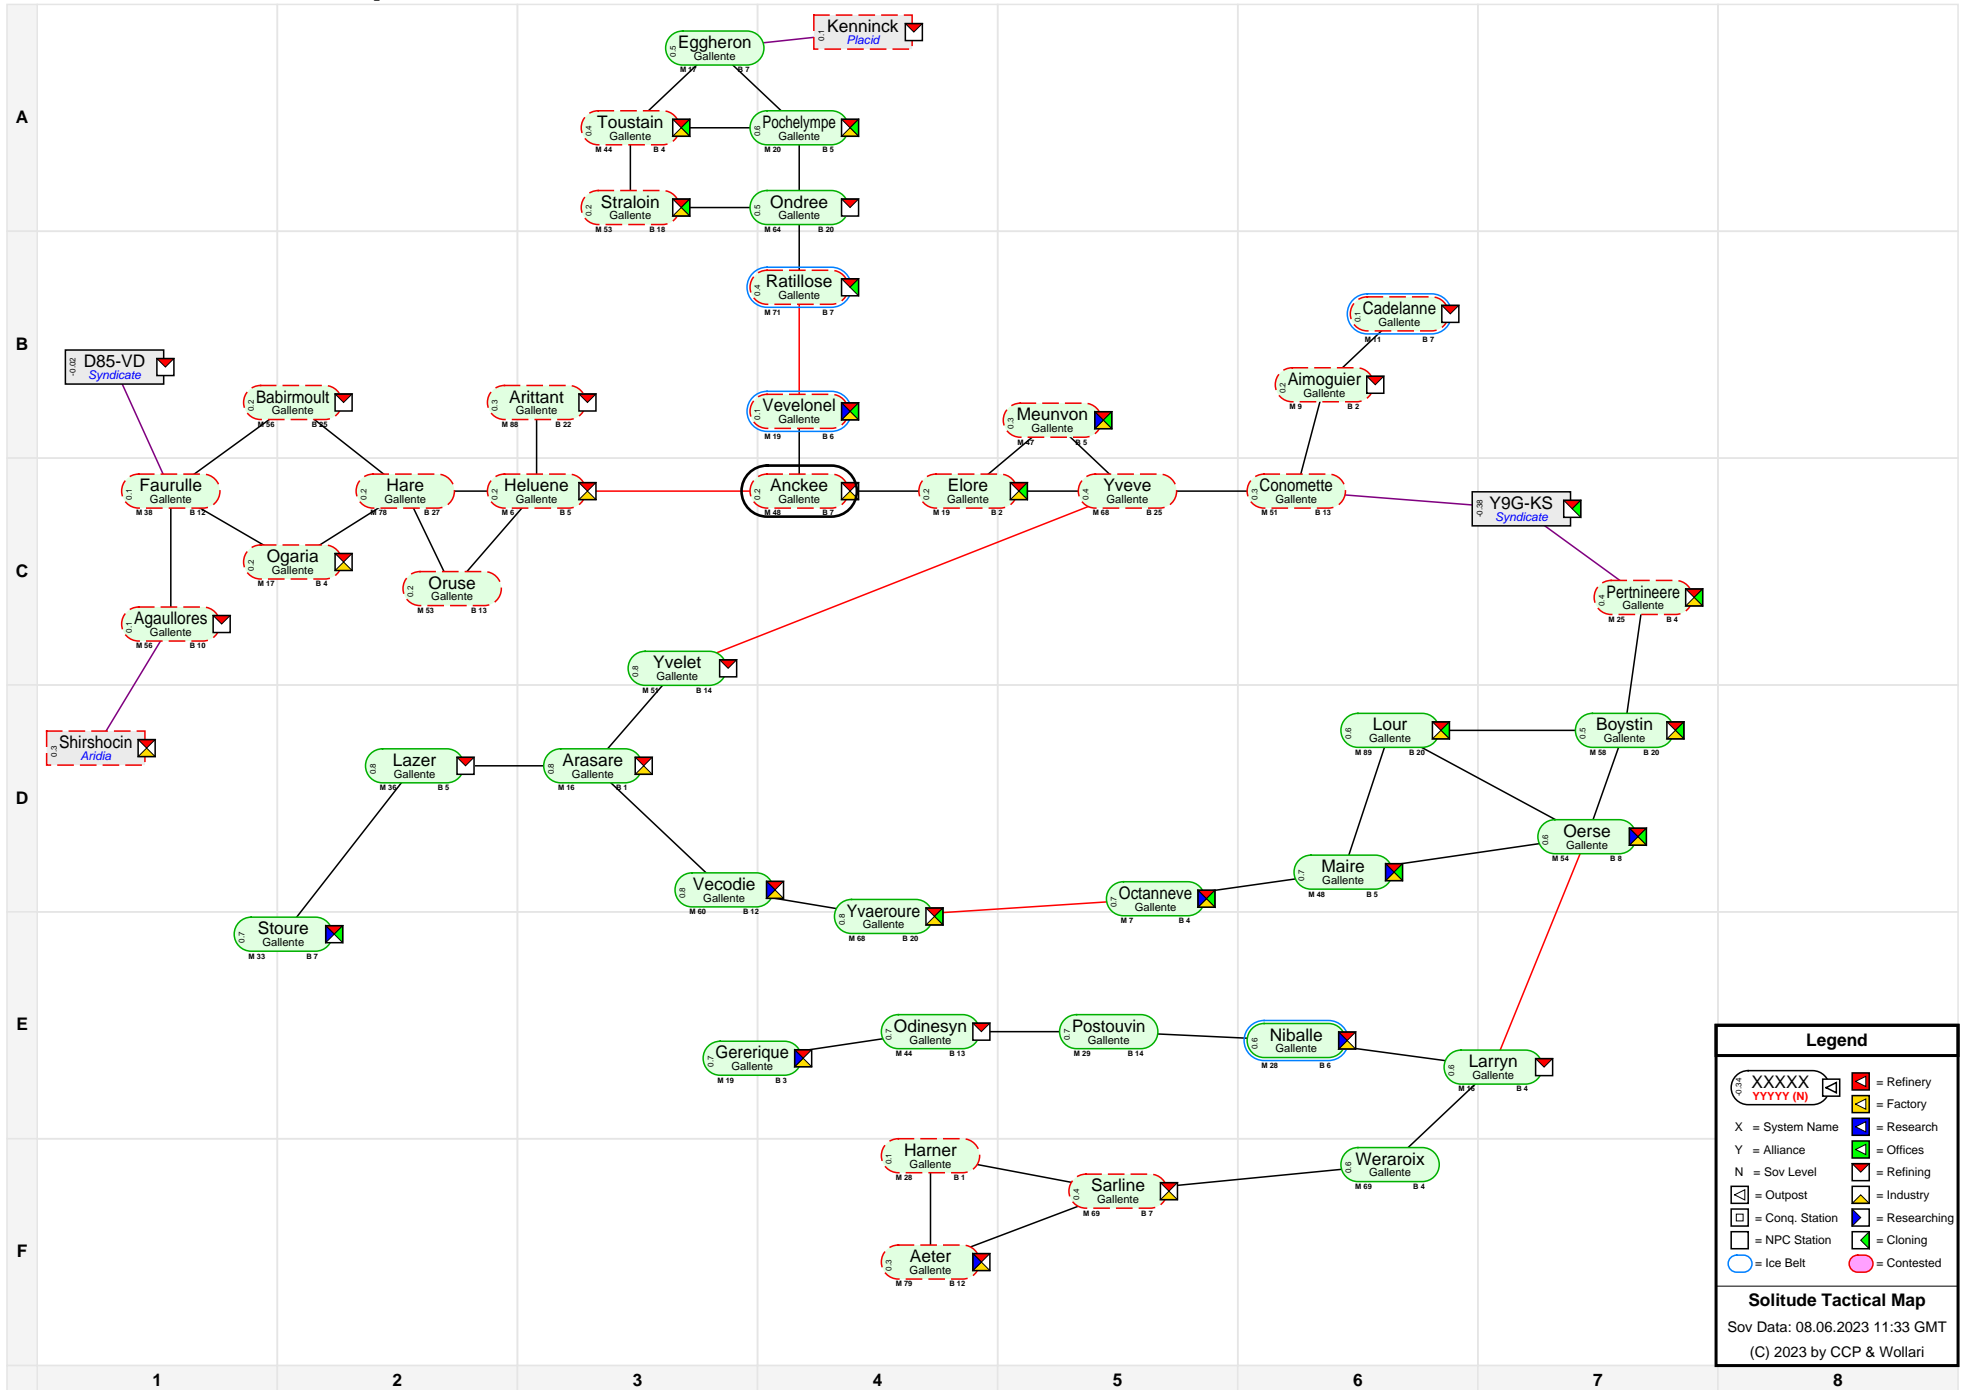

Solitude Tactical Map

Legend

- XXXXXX (YYYY (N)) = Refinery
- X = System Name
- Y = Alliance
- N = Sov Level
- = Outpost
- = Conq. Station
- = NPC Station
- = Ice Belt
- = Contested
- = Factory
- = Research
- = Offices
- = Refining
- = Industry
- = Researching
- = Cloning

Solitude Tactical Map
 Sov Data: 08.06.2023 11:33 GMT
 (C) 2023 by CCP & Wollari