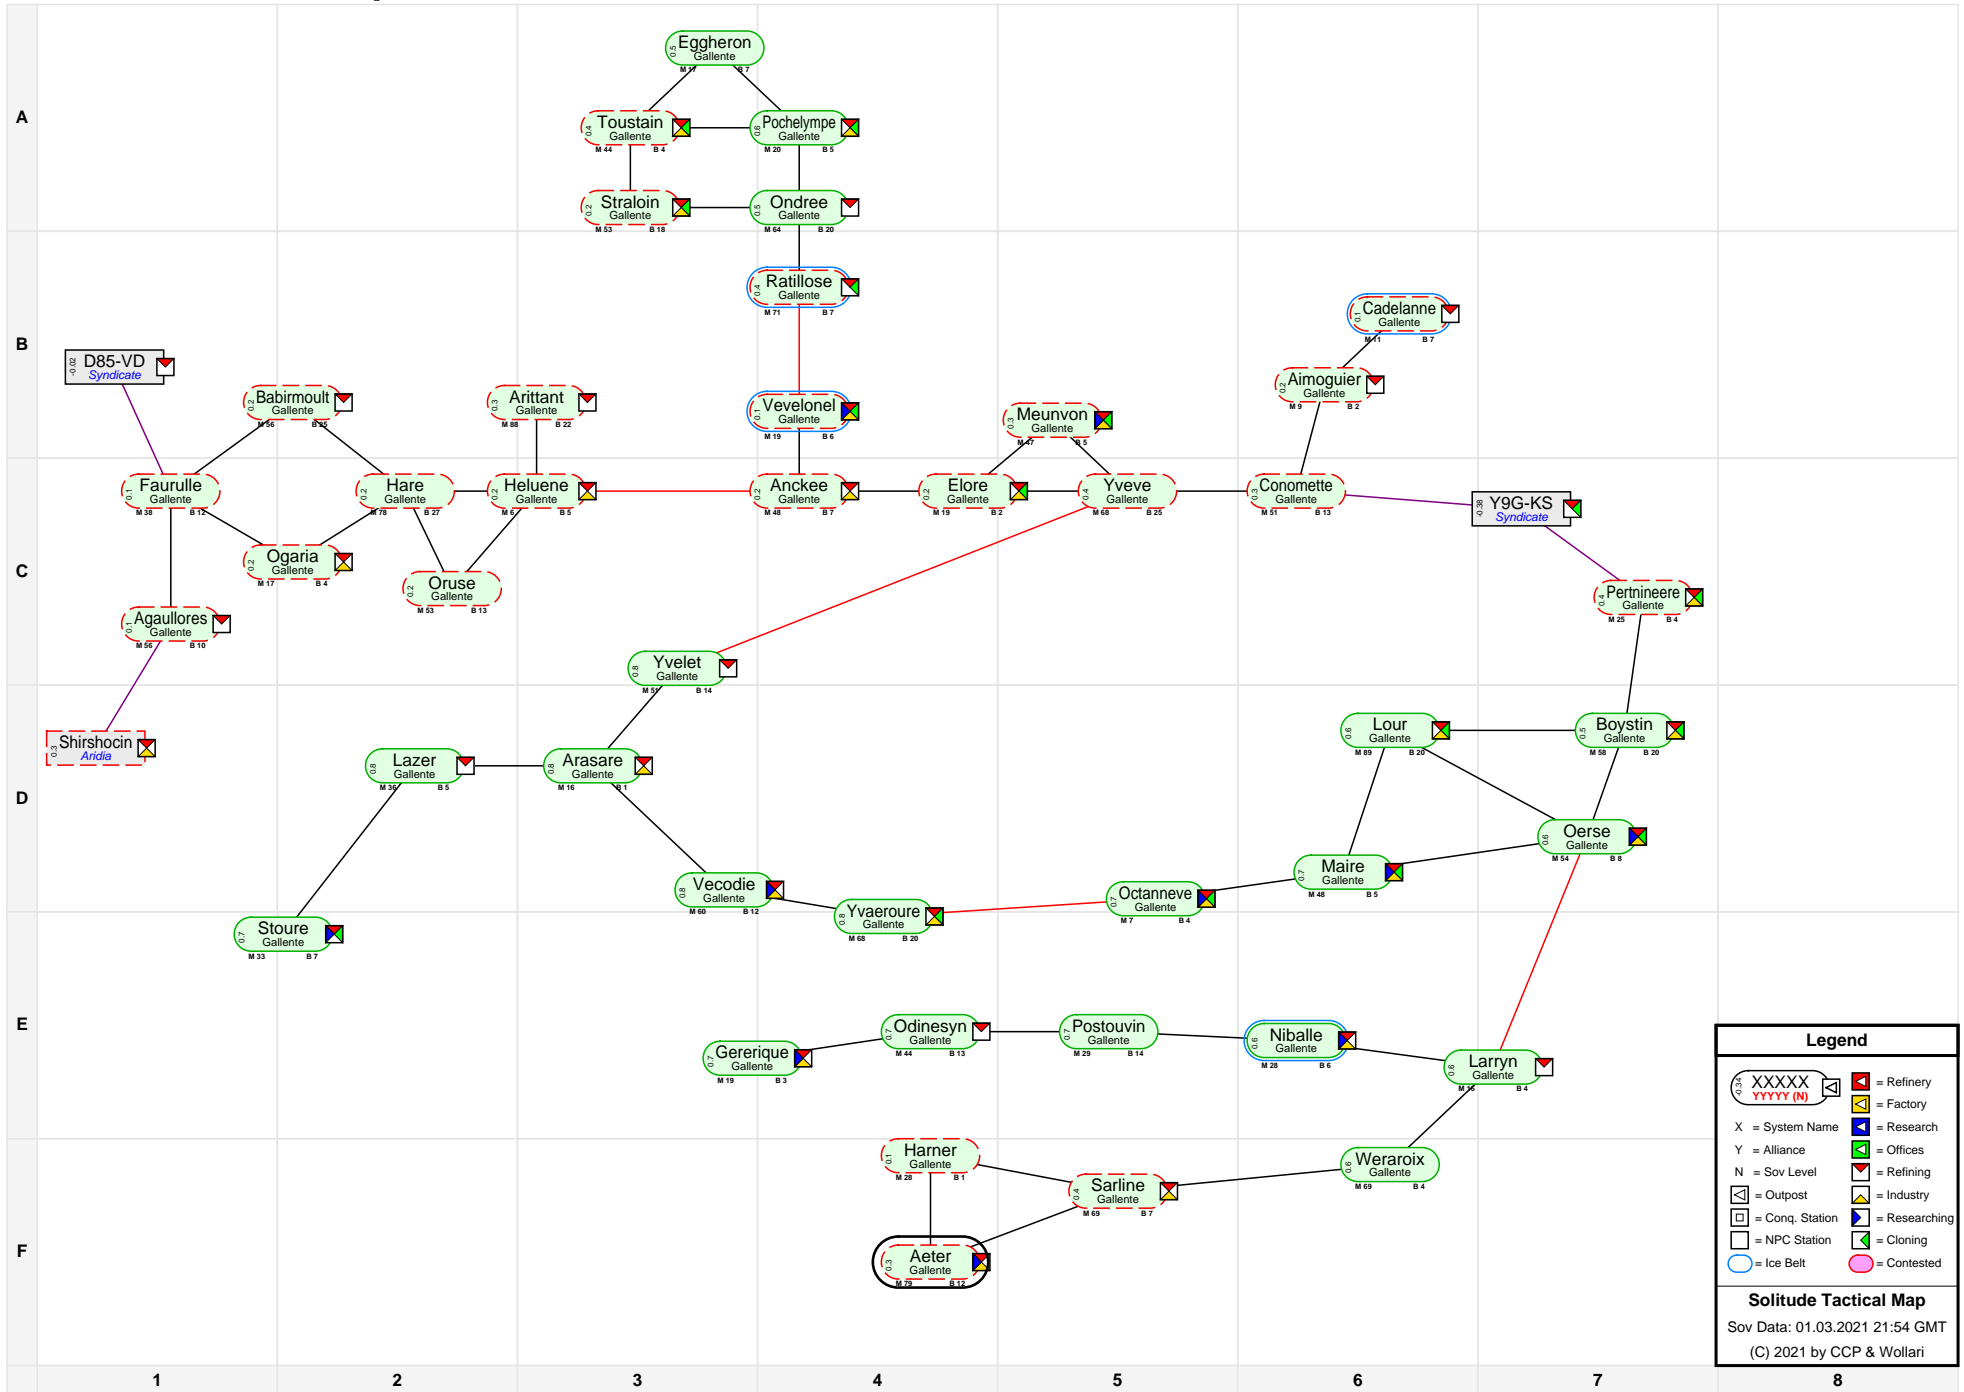

Solitude Tactical Map

Legend

- XXXXXX (with icons) = Refinery
- YYYY (N) (with icon) = Factory
- X = System Name
- Y = Alliance
- N = Sov Level
- = Outpost
- = Conq. Station
- = NPC Station
- = Ice Belt
- = Contested
- (with icon) = Research
- (with icon) = Offices
- (with icon) = Refining
- (with icon) = Industry
- (with icon) = Researching
- (with icon) = Cloning

Solitude Tactical Map
 Sov Data: 01.03.2021 21:54 GMT
 (C) 2021 by CCP & Wollari