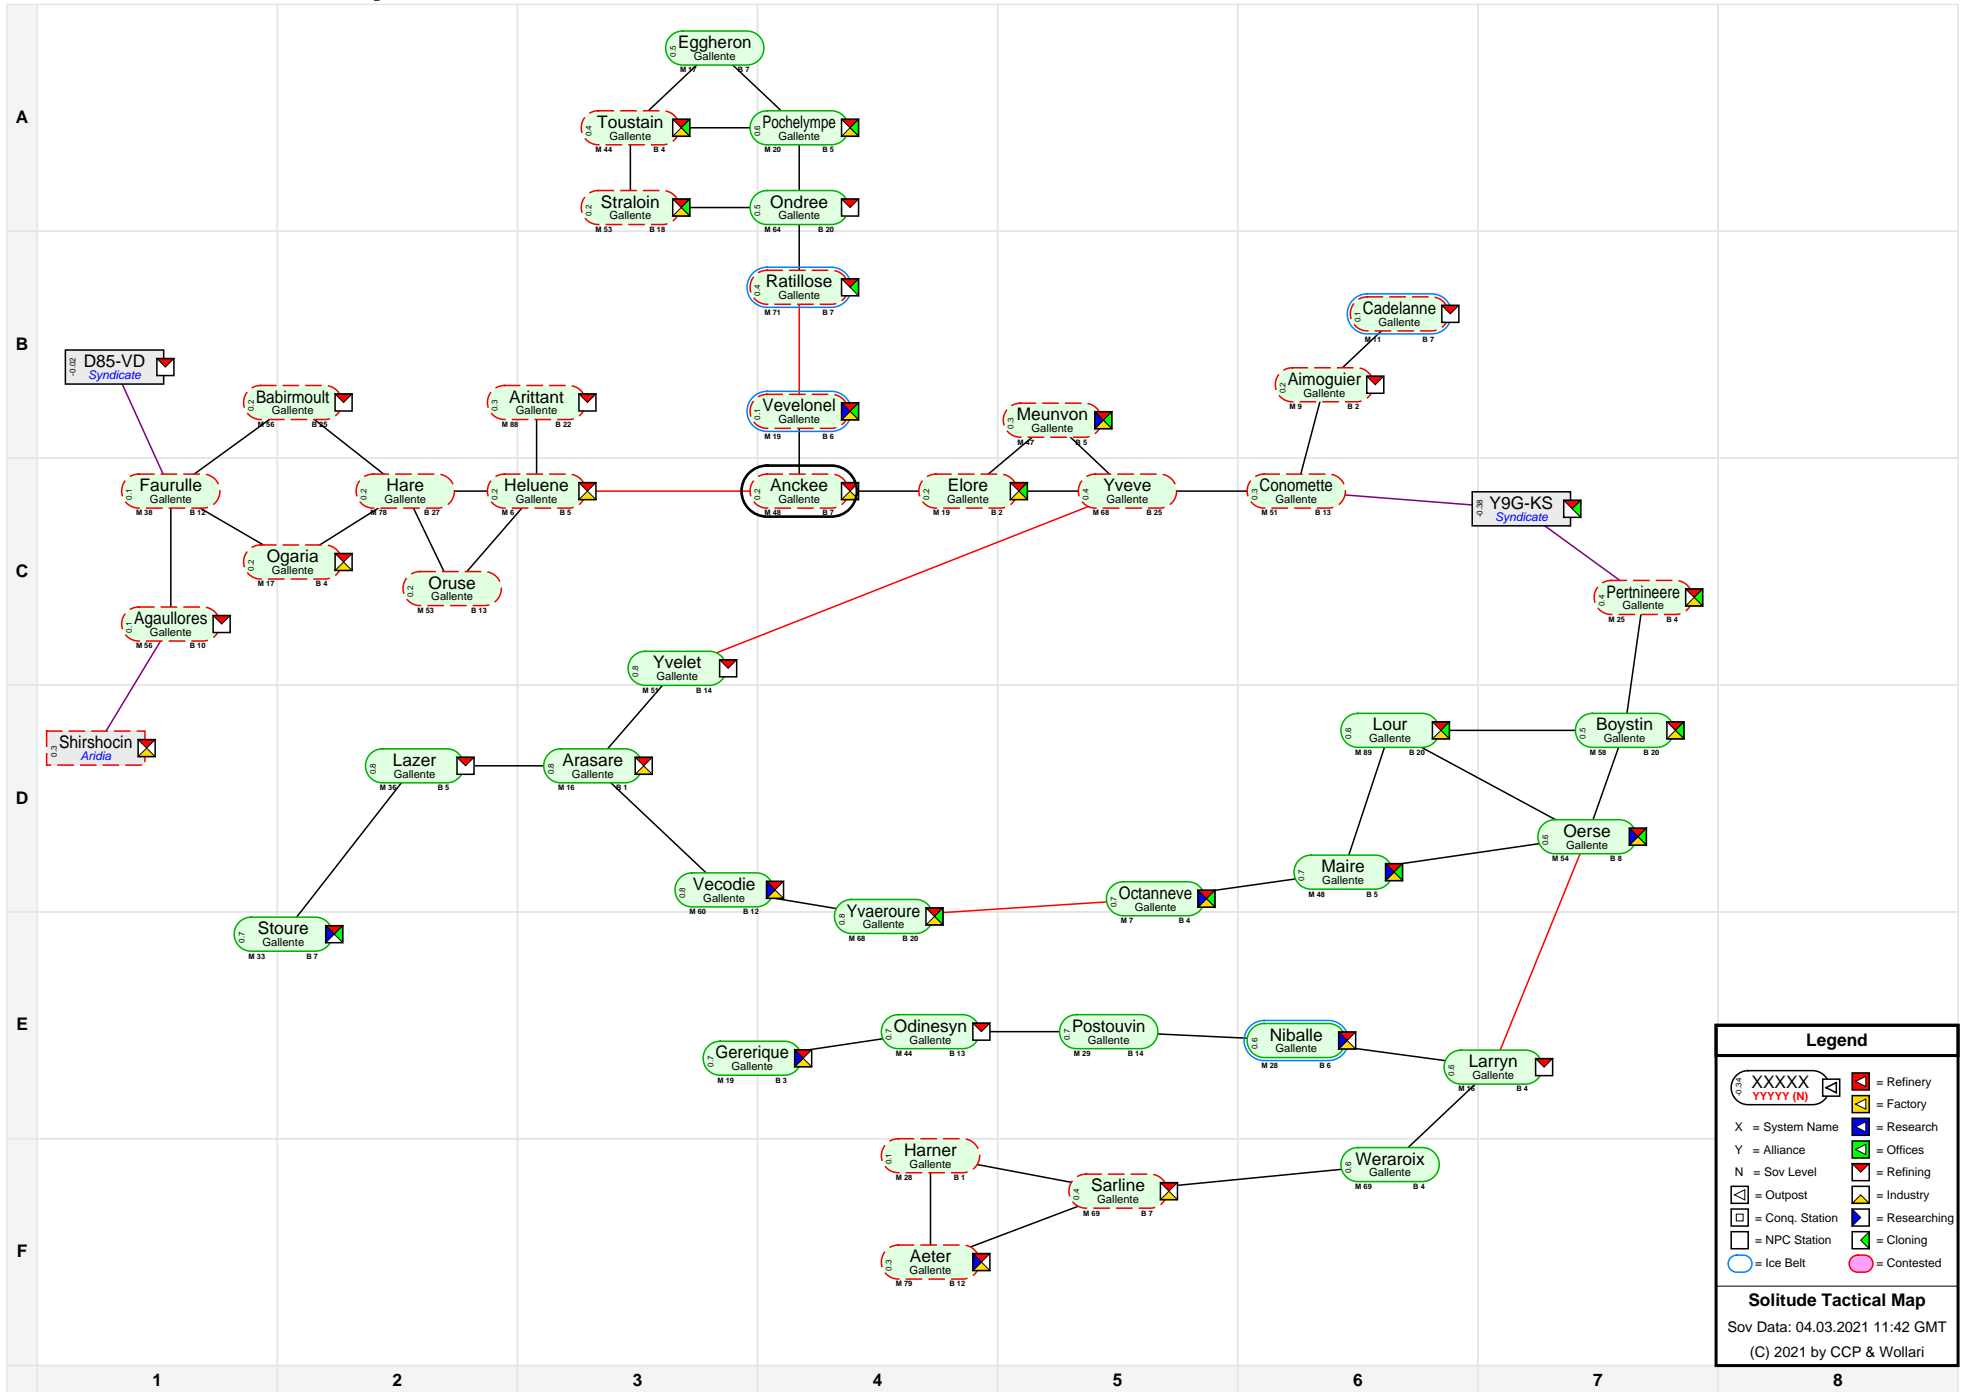

Solitude Tactical Map

Legend

XXXXXX YYYYY (N) = System Name

X = Alliance

Y = Alliance

N = Sov Level

[Icon] = Outpost

[Icon] = Conq. Station

[Icon] = NPC Station

[Icon] = Refinery

[Icon] = Factory

[Icon] = Research

[Icon] = Offices

[Icon] = Refining

[Icon] = Industry

[Icon] = Researching

[Icon] = Cloning

[Icon] = Contested

Solitude Tactical Map
 Sov Data: 04.03.2021 11:42 GMT
 (C) 2021 by CCP & Wollari