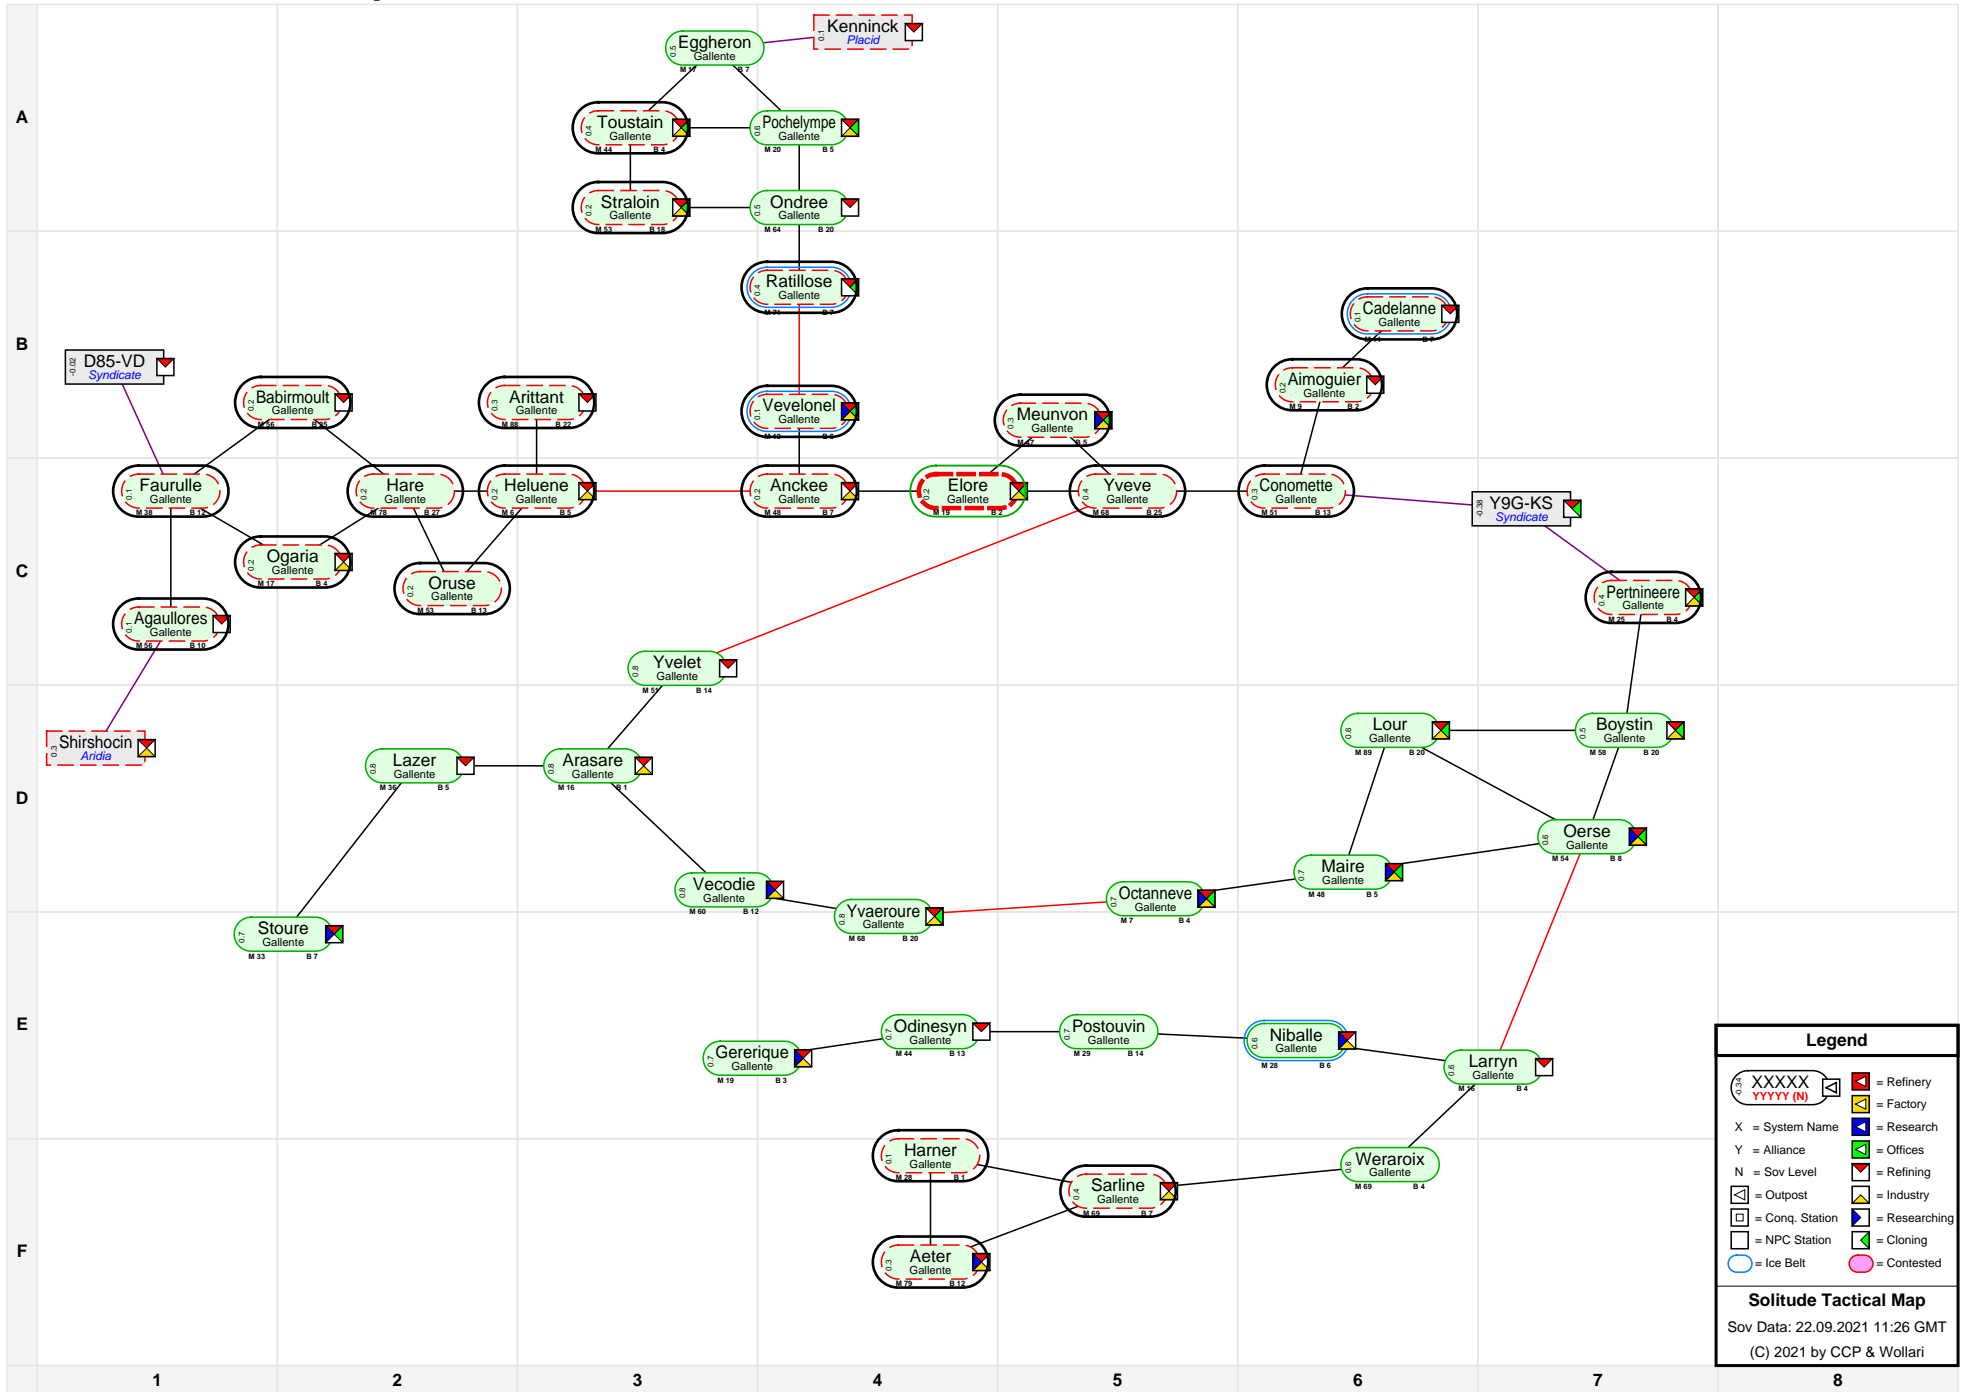

Solitude Tactical Map

Legend

- XXXXXX (with symbols) = Refinery
- YYYY (N) (with symbols) = Factory
- X = System Name
- Y = Alliance
- N = Sov Level
- [Symbol] = Outpost
- [Symbol] = Conq. Station
- [Symbol] = NPC Station
- [Symbol] = Researching
- [Symbol] = Cloning
- [Symbol] = Contested
- [Symbol] = Ice Belt

Solitude Tactical Map
 Sov Data: 22.09.2021 11:26 GMT
 (C) 2021 by CCP & Wollari