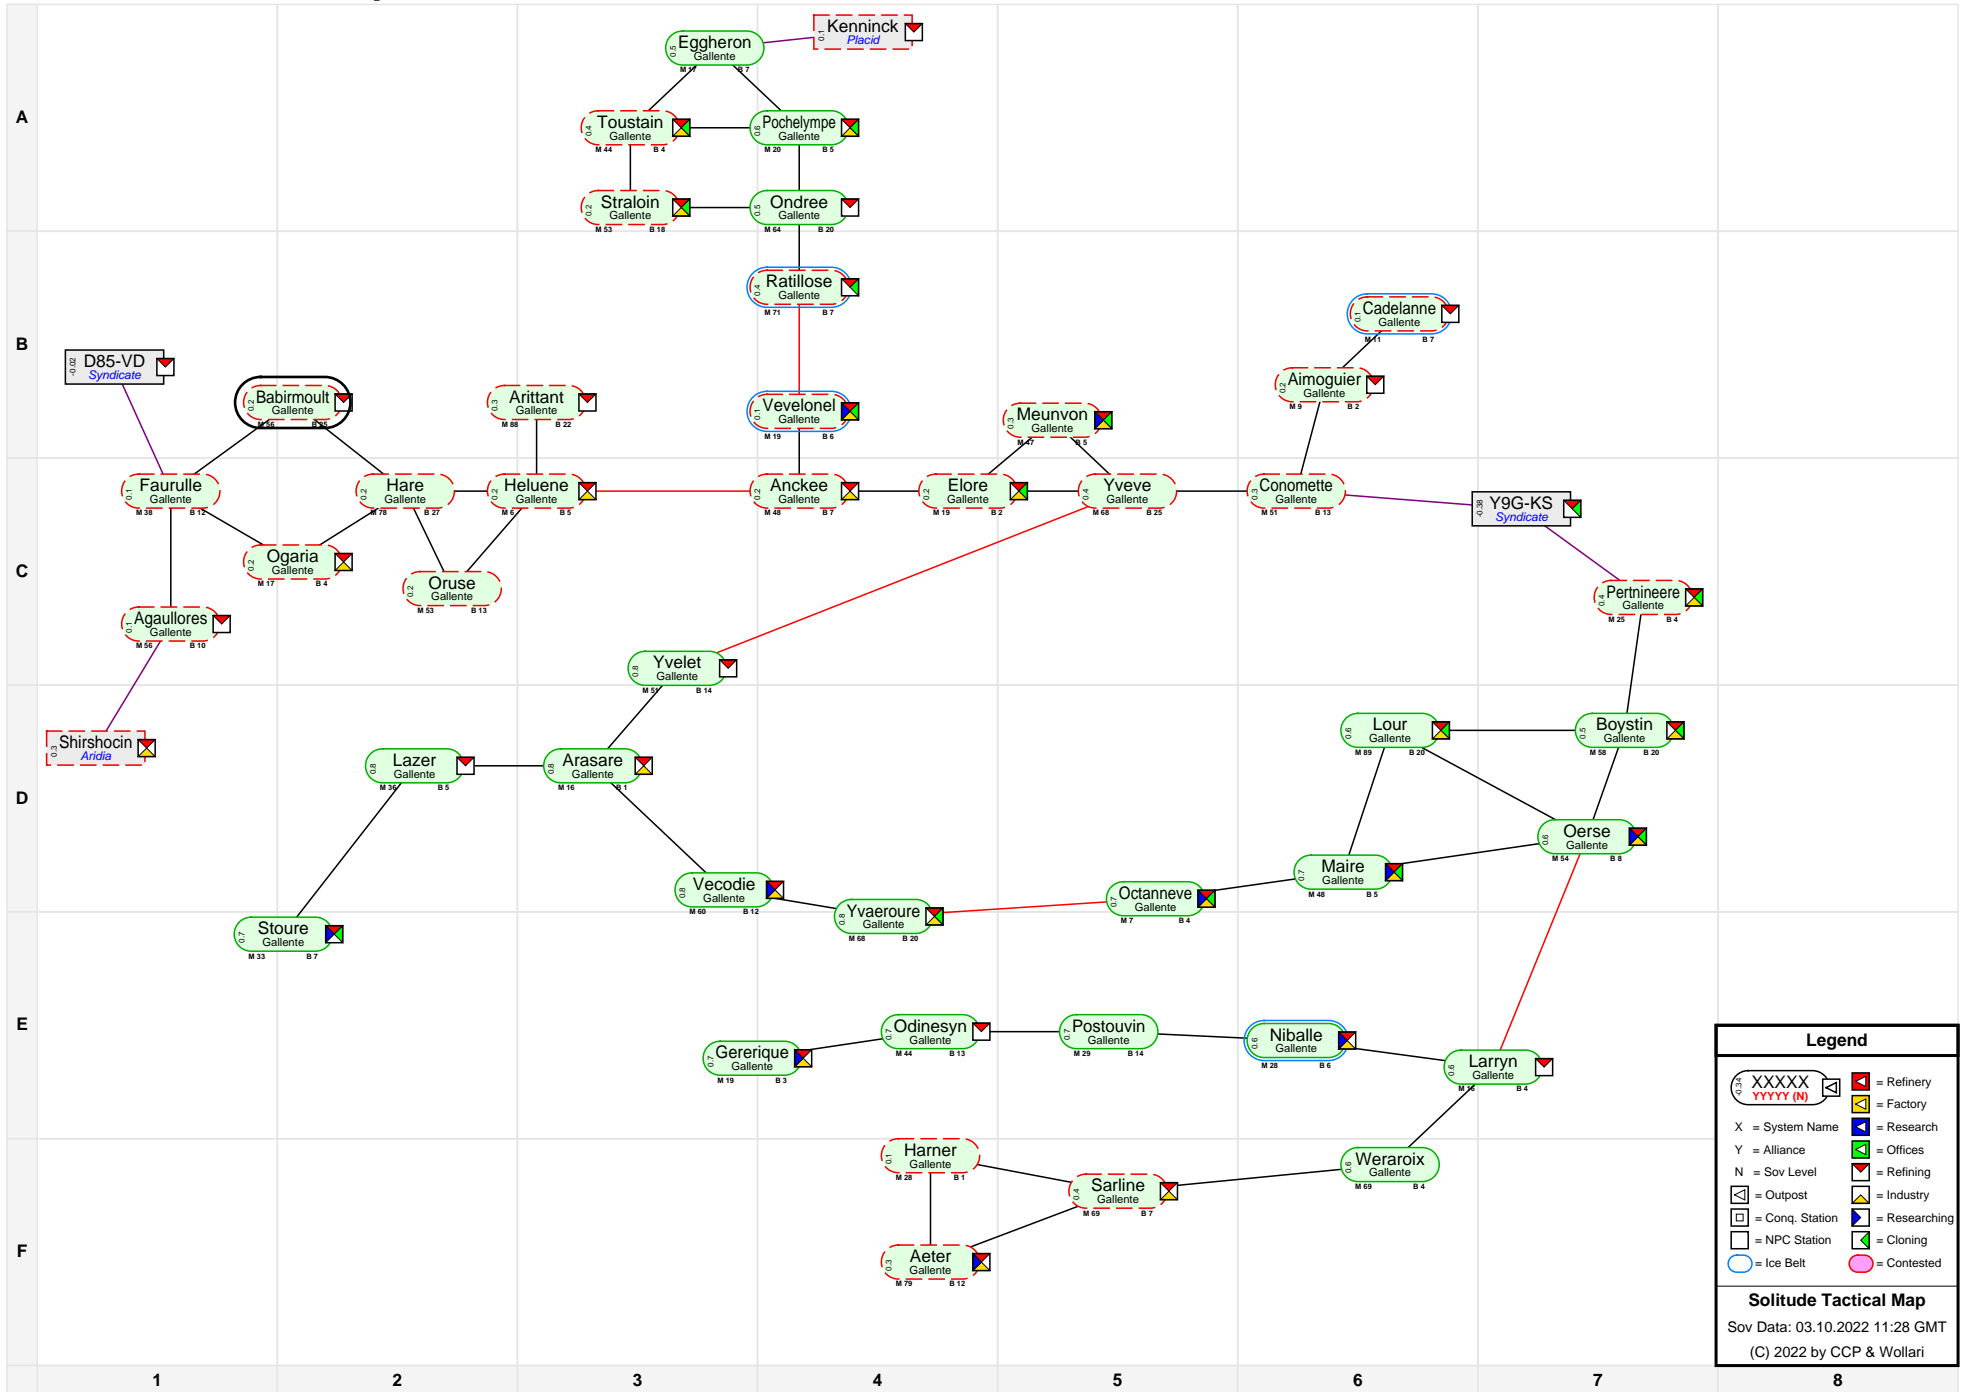

Solitude Tactical Map

Legend

- XXXXXX YYYYY (N) = System Name
- X = Alliance
- Y = Alliance
- N = Sov Level
- [Icon] = Outpost
- [Icon] = Conq. Station
- [Icon] = NPC Station
- [Icon] = Refinery
- [Icon] = Factory
- [Icon] = Research
- [Icon] = Offices
- [Icon] = Refining
- [Icon] = Industry
- [Icon] = Researching
- [Icon] = Cloning
- [Icon] = Contested

Solitude Tactical Map
 Sov Data: 03.10.2022 11:28 GMT
 (C) 2022 by CCP & Wollari