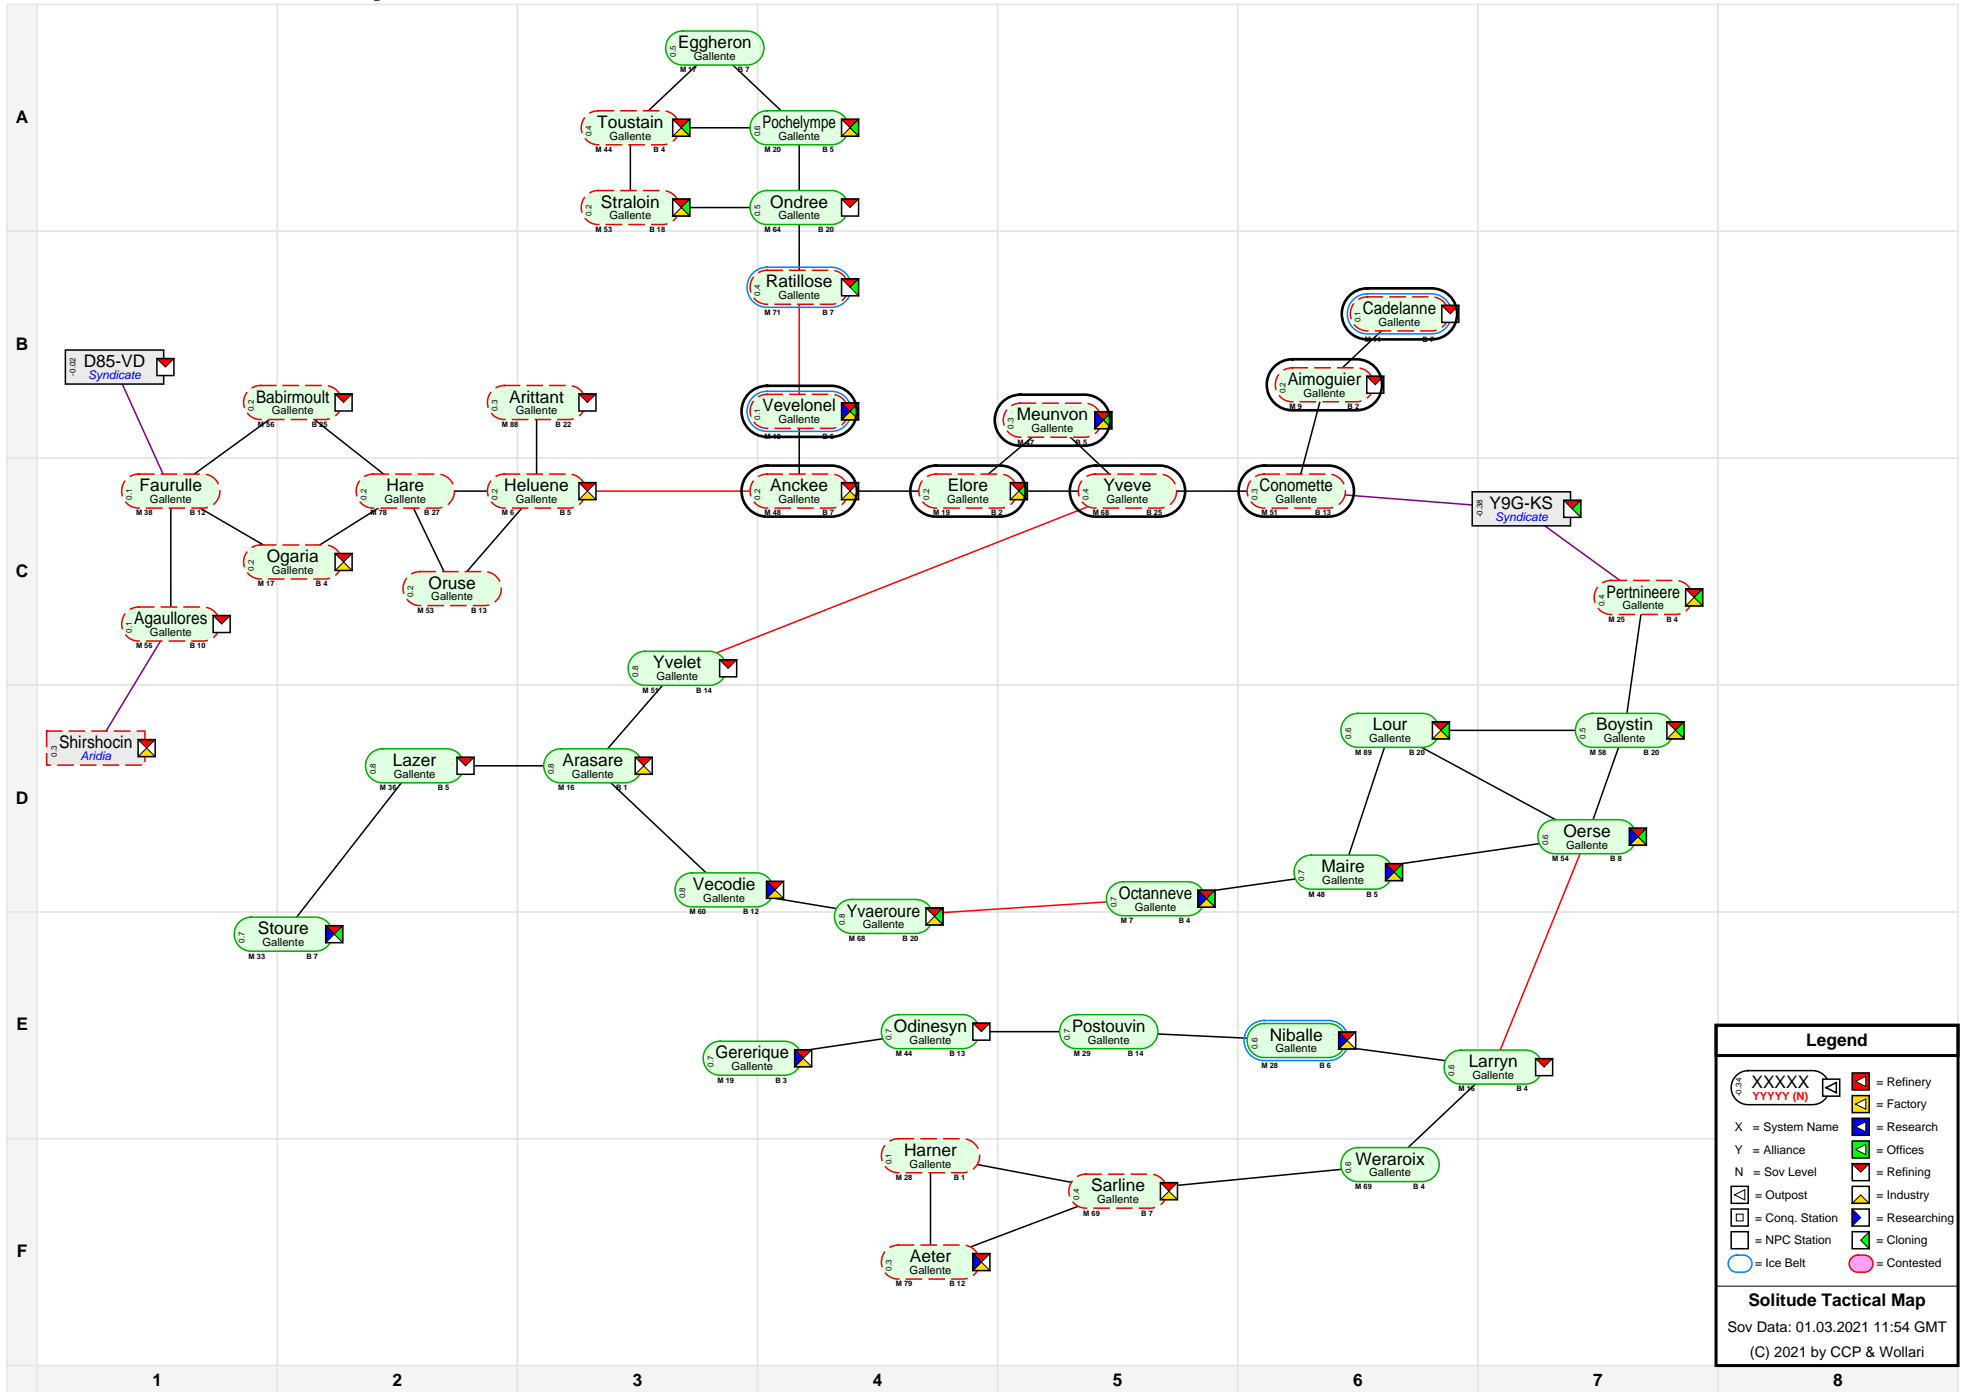

# Solitude Tactical Map

**Legend**

- XXXXXX YYYYY (N) = System Name
- X = Alliance
- Y = Alliance
- N = Sov Level
- [Icon] = Outpost
- [Icon] = Conq. Station
- [Icon] = NPC Station
- [Icon] = Refinery
- [Icon] = Factory
- [Icon] = Research
- [Icon] = Offices
- [Icon] = Refining
- [Icon] = Industry
- [Icon] = Researching
- [Icon] = Cloning
- [Icon] = Contested

**Solitude Tactical Map**  
 Sov Data: 01.03.2021 11:54 GMT  
 (C) 2021 by CCP & Wollari