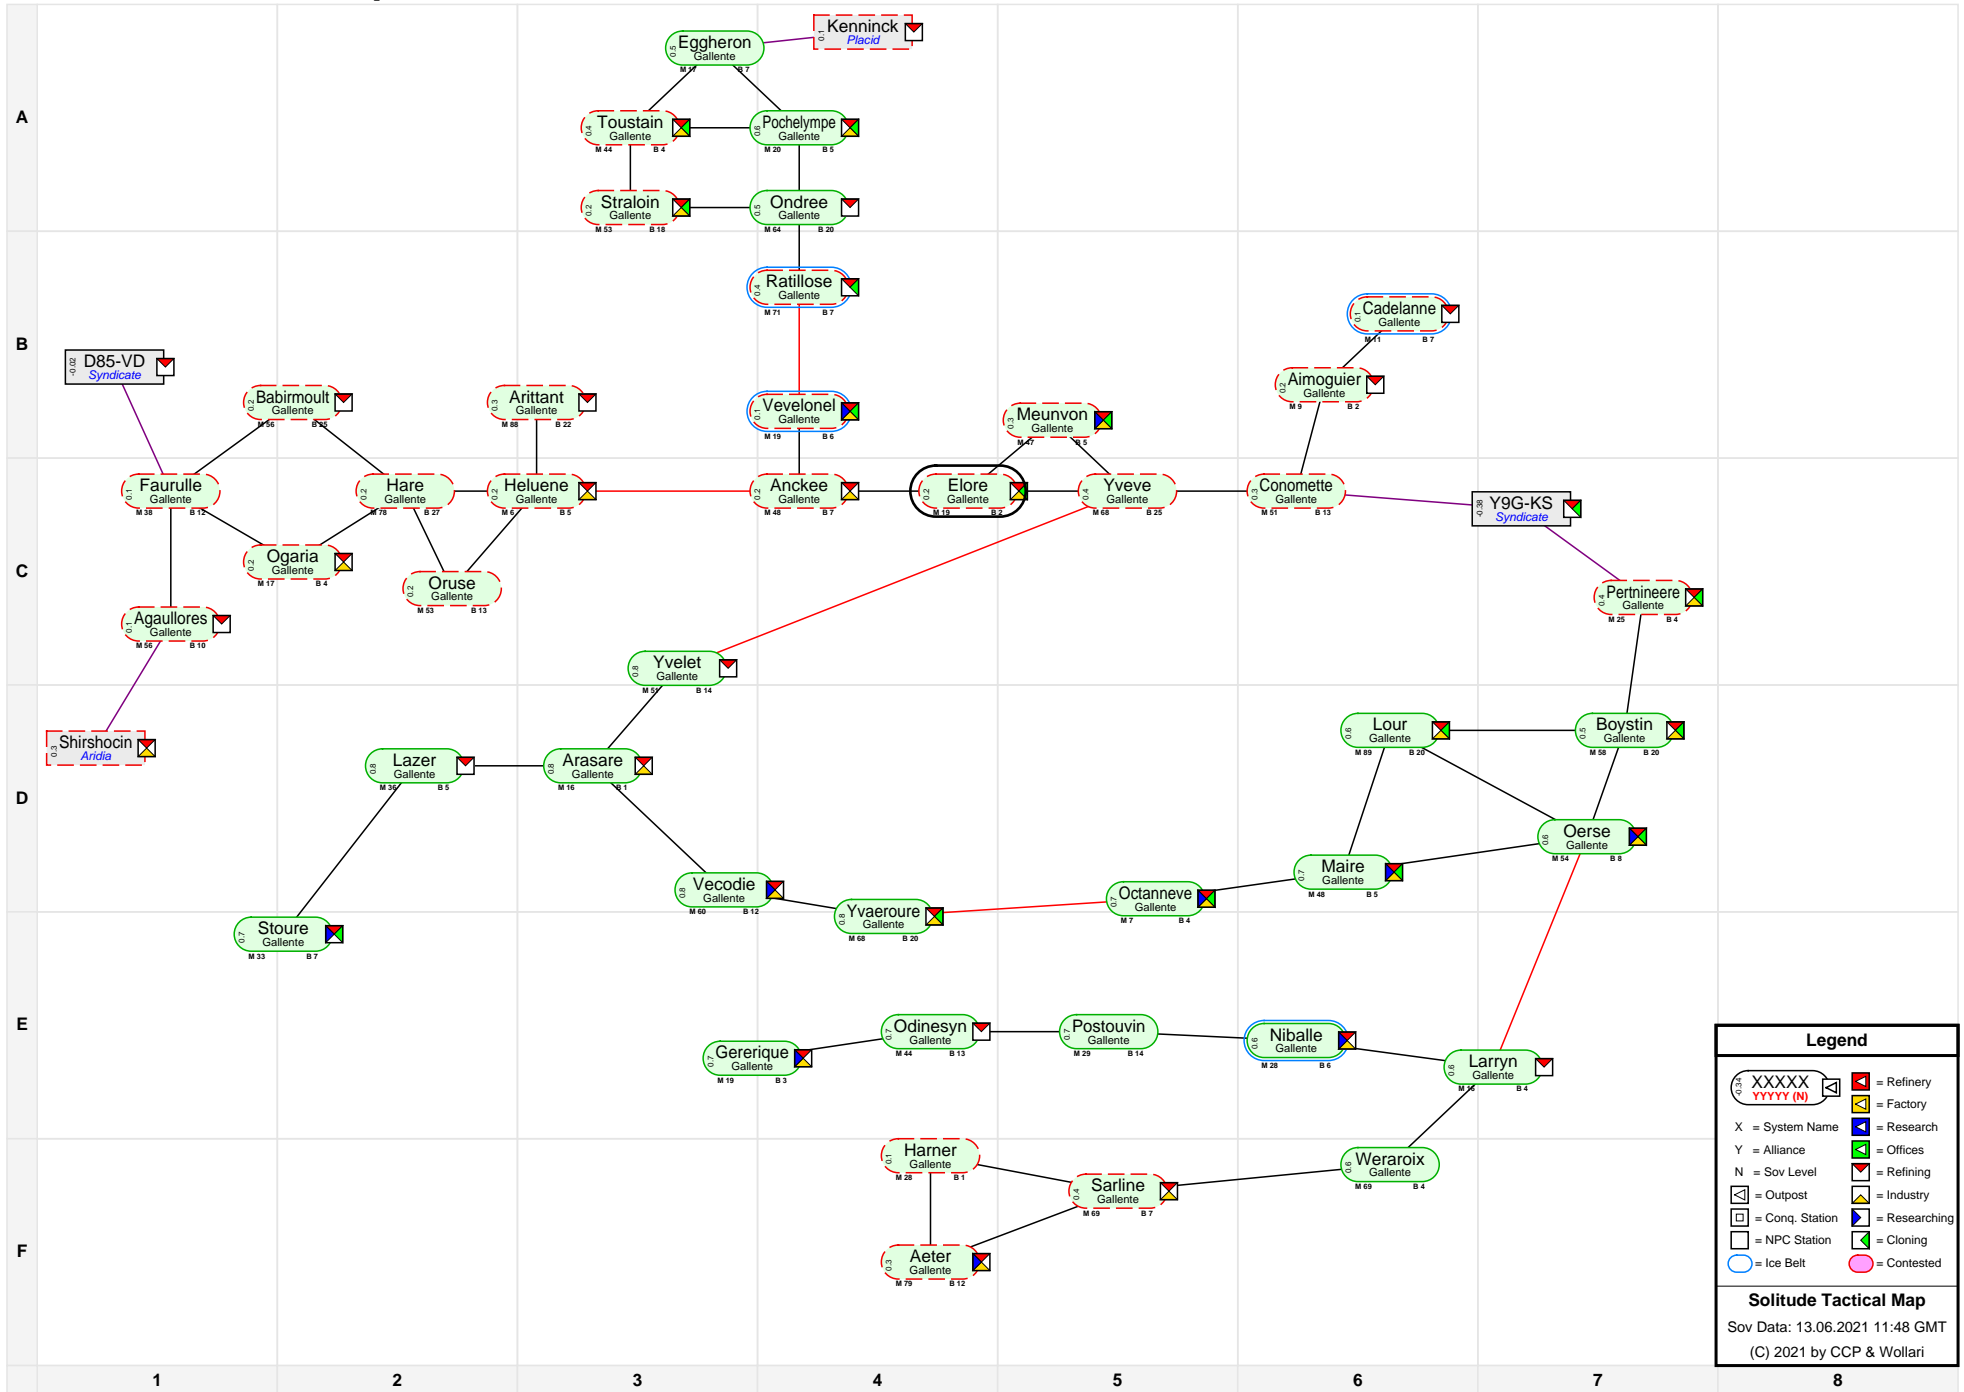

Solitude Tactical Map

Legend

- XXXXXX YYYYY (N) = System Name
- X = Alliance
- Y = Alliance
- N = Sov Level
- [Icon] = Outpost
- [Icon] = Conq. Station
- [Icon] = NPC Station
- [Icon] = Refinery
- [Icon] = Factory
- [Icon] = Research
- [Icon] = Offices
- [Icon] = Refining
- [Icon] = Industry
- [Icon] = Researching
- [Icon] = Cloning
- [Icon] = Ice Belt
- [Icon] = Contested

Solitude Tactical Map
 Sov Data: 13.06.2021 11:48 GMT
 (C) 2021 by CCP & Wollari