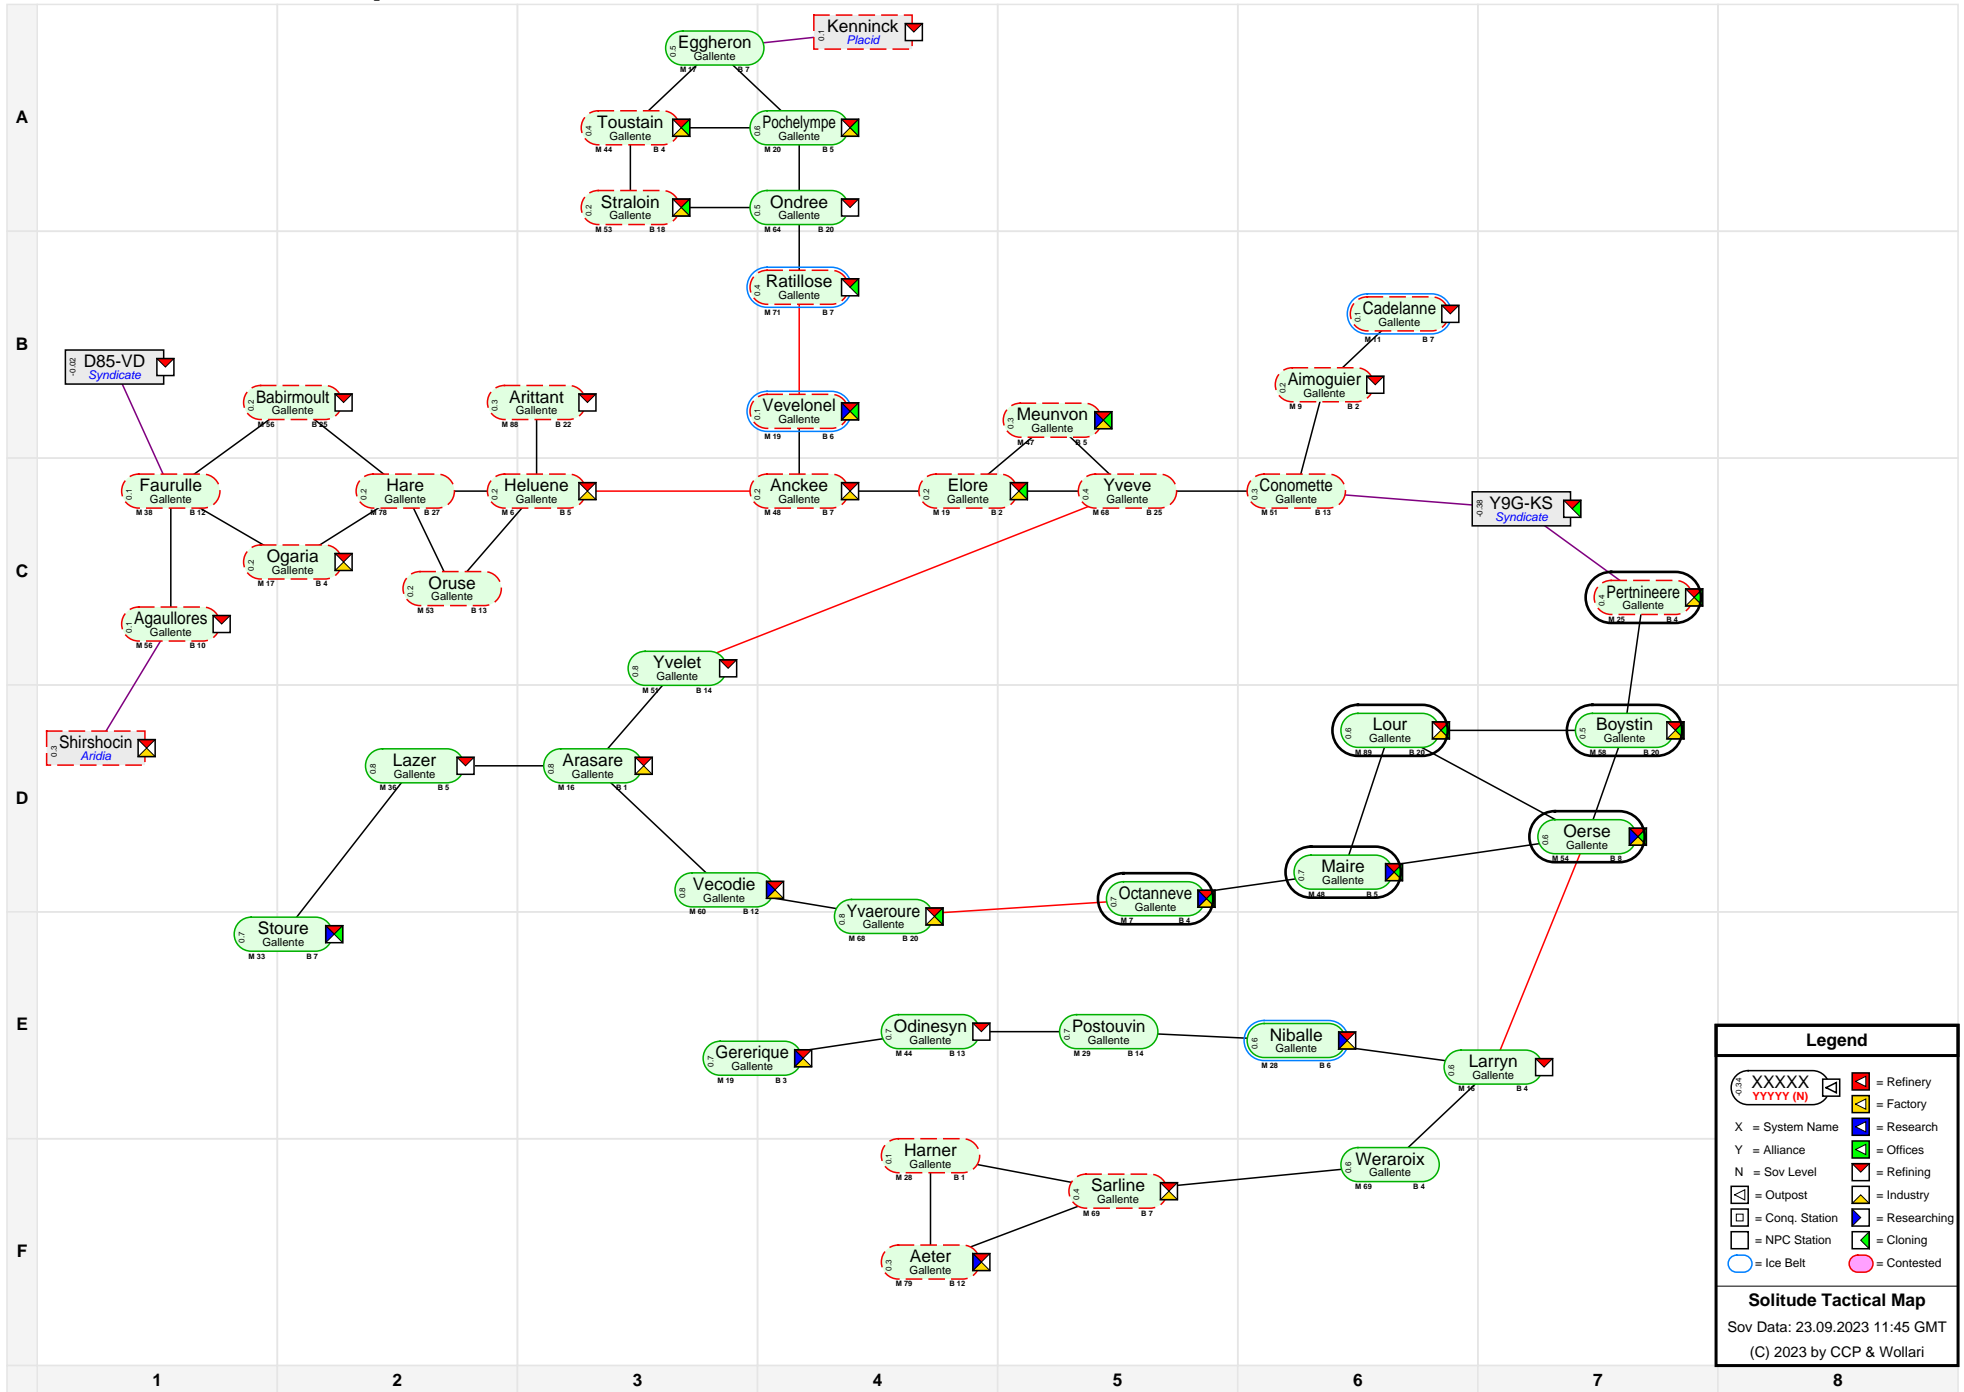

Solitude Tactical Map

Legend

- XXXXXX YYYYY (N) = System Name
- X = Alliance
- Y = System Name
- N = Sov Level
- [Icon] = Outpost
- [Icon] = Conq. Station
- [Icon] = NPC Station
- [Icon] = Refinery
- [Icon] = Factory
- [Icon] = Research
- [Icon] = Offices
- [Icon] = Refining
- [Icon] = Industry
- [Icon] = Researching
- [Icon] = Cloning
- [Icon] = Ice Belt
- [Icon] = Contested

Solitude Tactical Map
 Sov Data: 23.09.2023 11:45 GMT
 (C) 2023 by CCP & Wollari