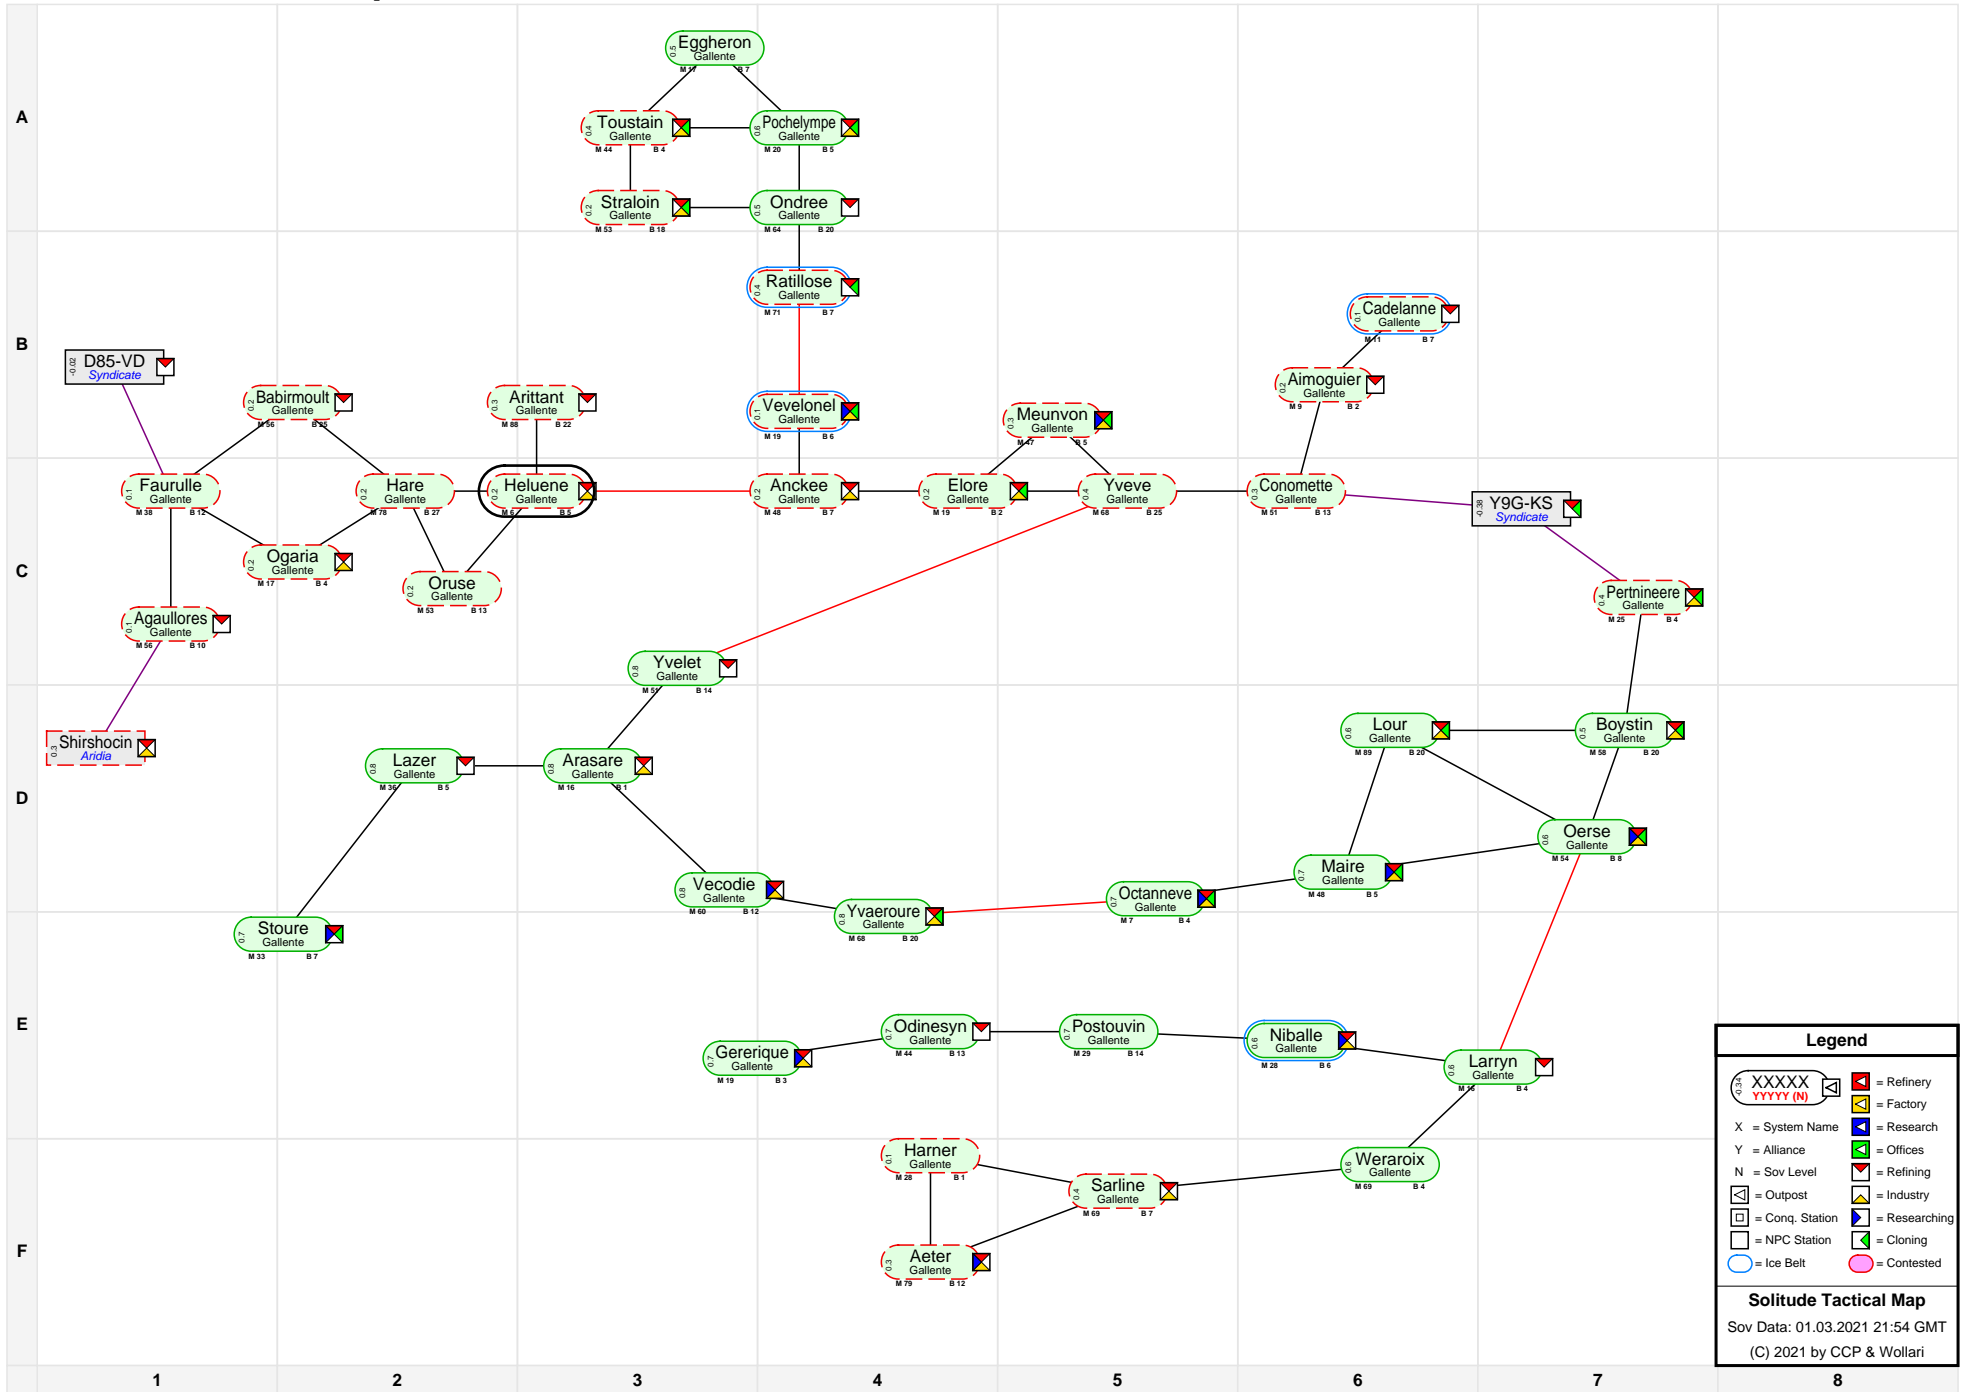

Solitude Tactical Map

Legend

- XXXXXX YYYYY (N) = System Name
- X = Alliance
- Y = Alliance
- N = Sov Level
- [Icon] = Outpost
- [Icon] = Conq. Station
- [Icon] = NPC Station
- [Icon] = Refinery
- [Icon] = Factory
- [Icon] = Research
- [Icon] = Offices
- [Icon] = Refining
- [Icon] = Industry
- [Icon] = Researching
- [Icon] = Cloning
- [Icon] = Contested

Solitude Tactical Map
 Sov Data: 01.03.2021 21:54 GMT
 (C) 2021 by CCP & Wollari