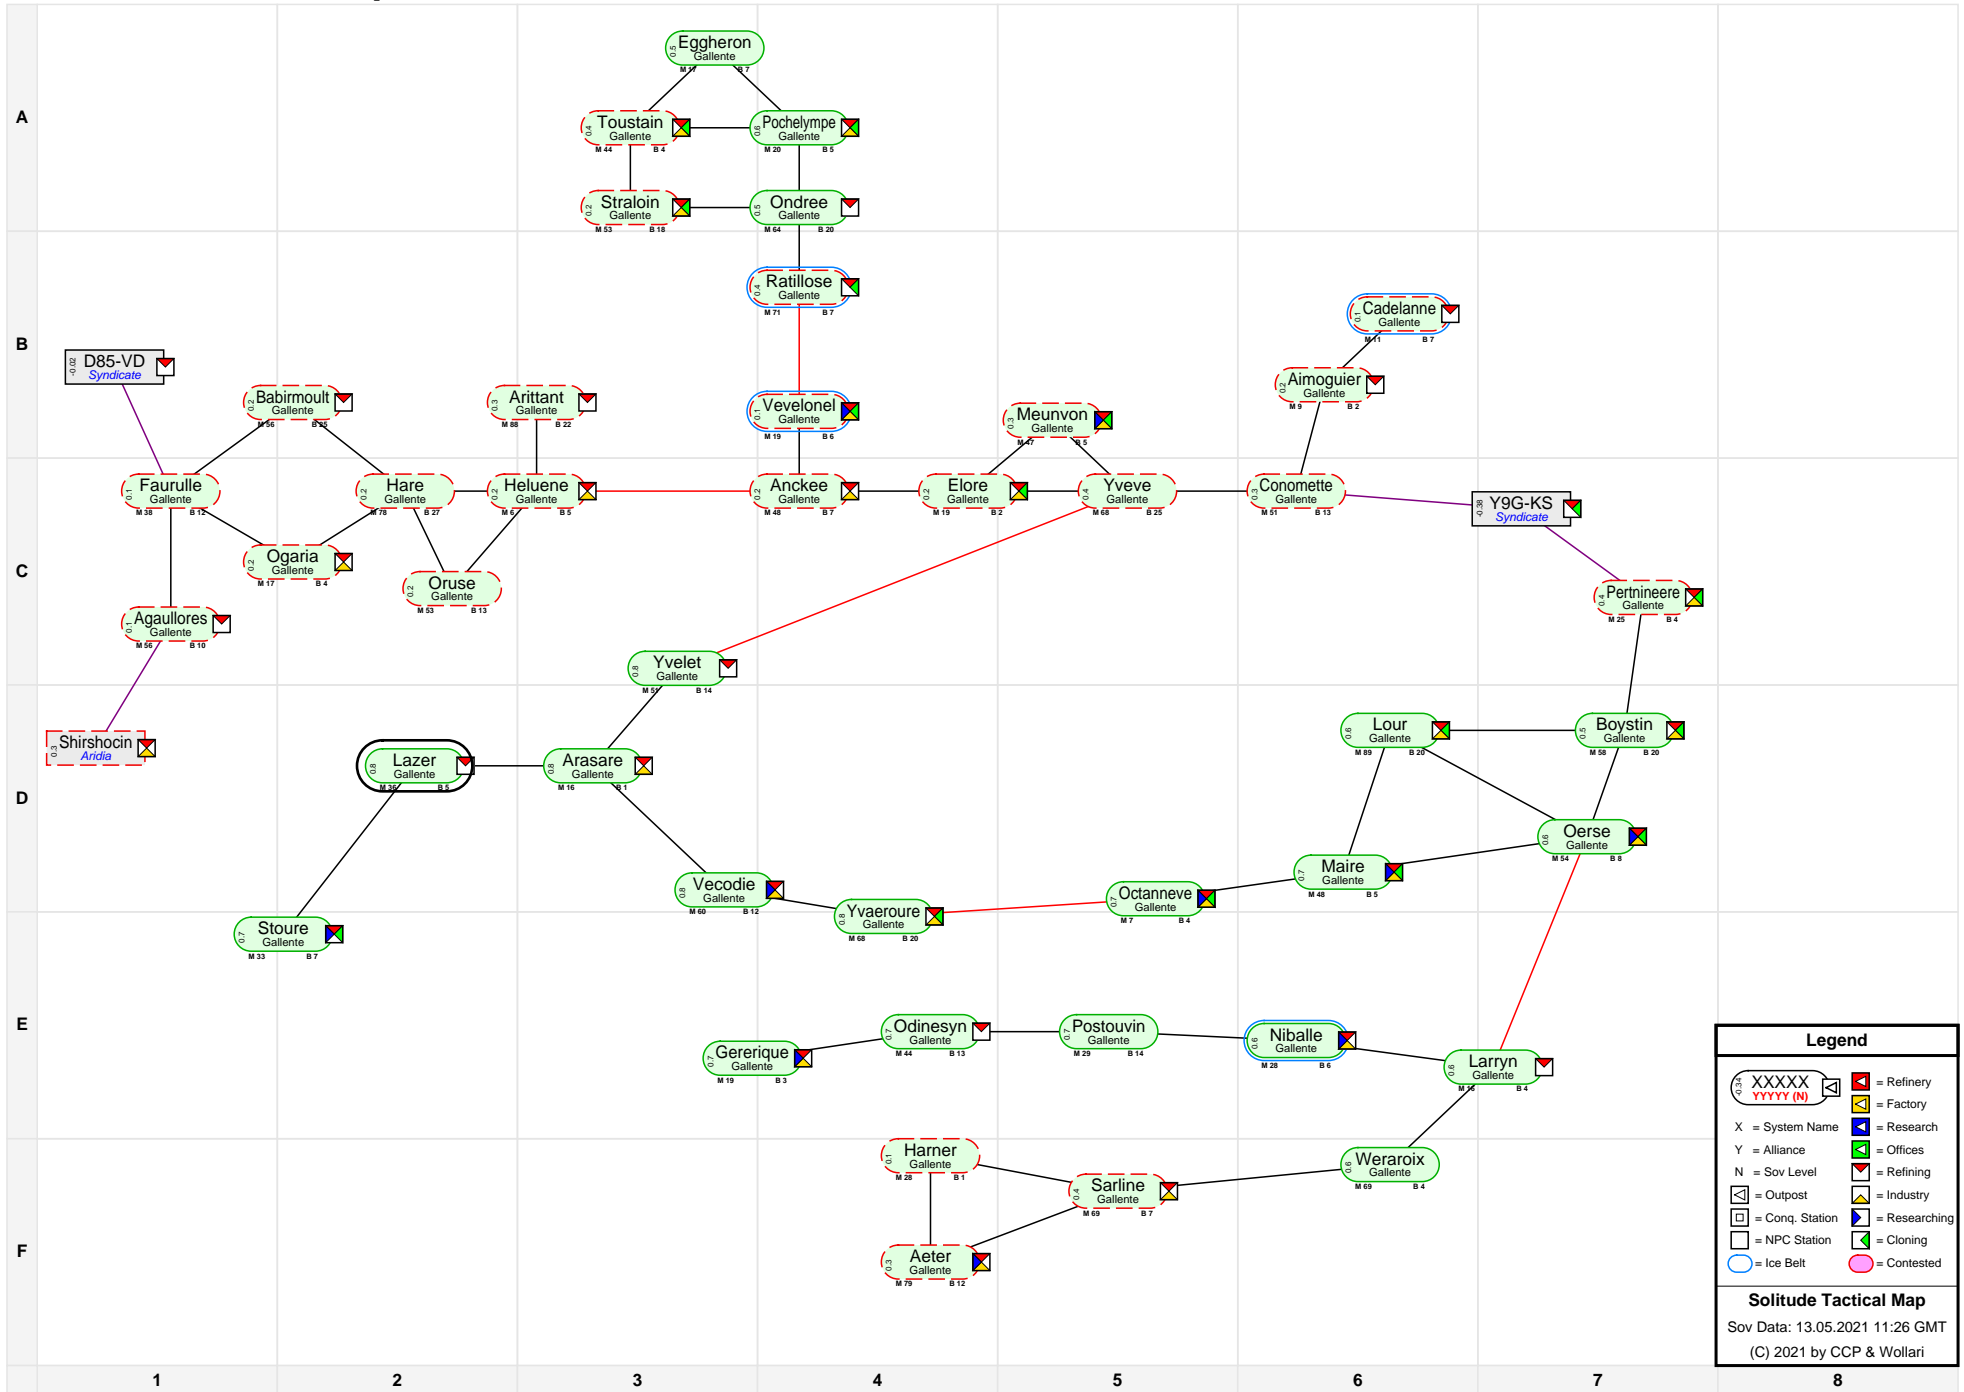

Solitude Tactical Map

Legend

- XXXXXX YYYYY (N) = System Name
- X = Alliance
- Y = Alliance
- N = Sov Level
- [Icon] = Outpost
- [Icon] = Conq. Station
- [Icon] = NPC Station
- [Icon] = Refinery
- [Icon] = Research
- [Icon] = Offices
- [Icon] = Refining
- [Icon] = Industry
- [Icon] = Researching
- [Icon] = Cloning
- [Icon] = Ice Belt
- [Icon] = Contested

Solitude Tactical Map
 Sov Data: 13.05.2021 11:26 GMT
 (C) 2021 by CCP & Wollari