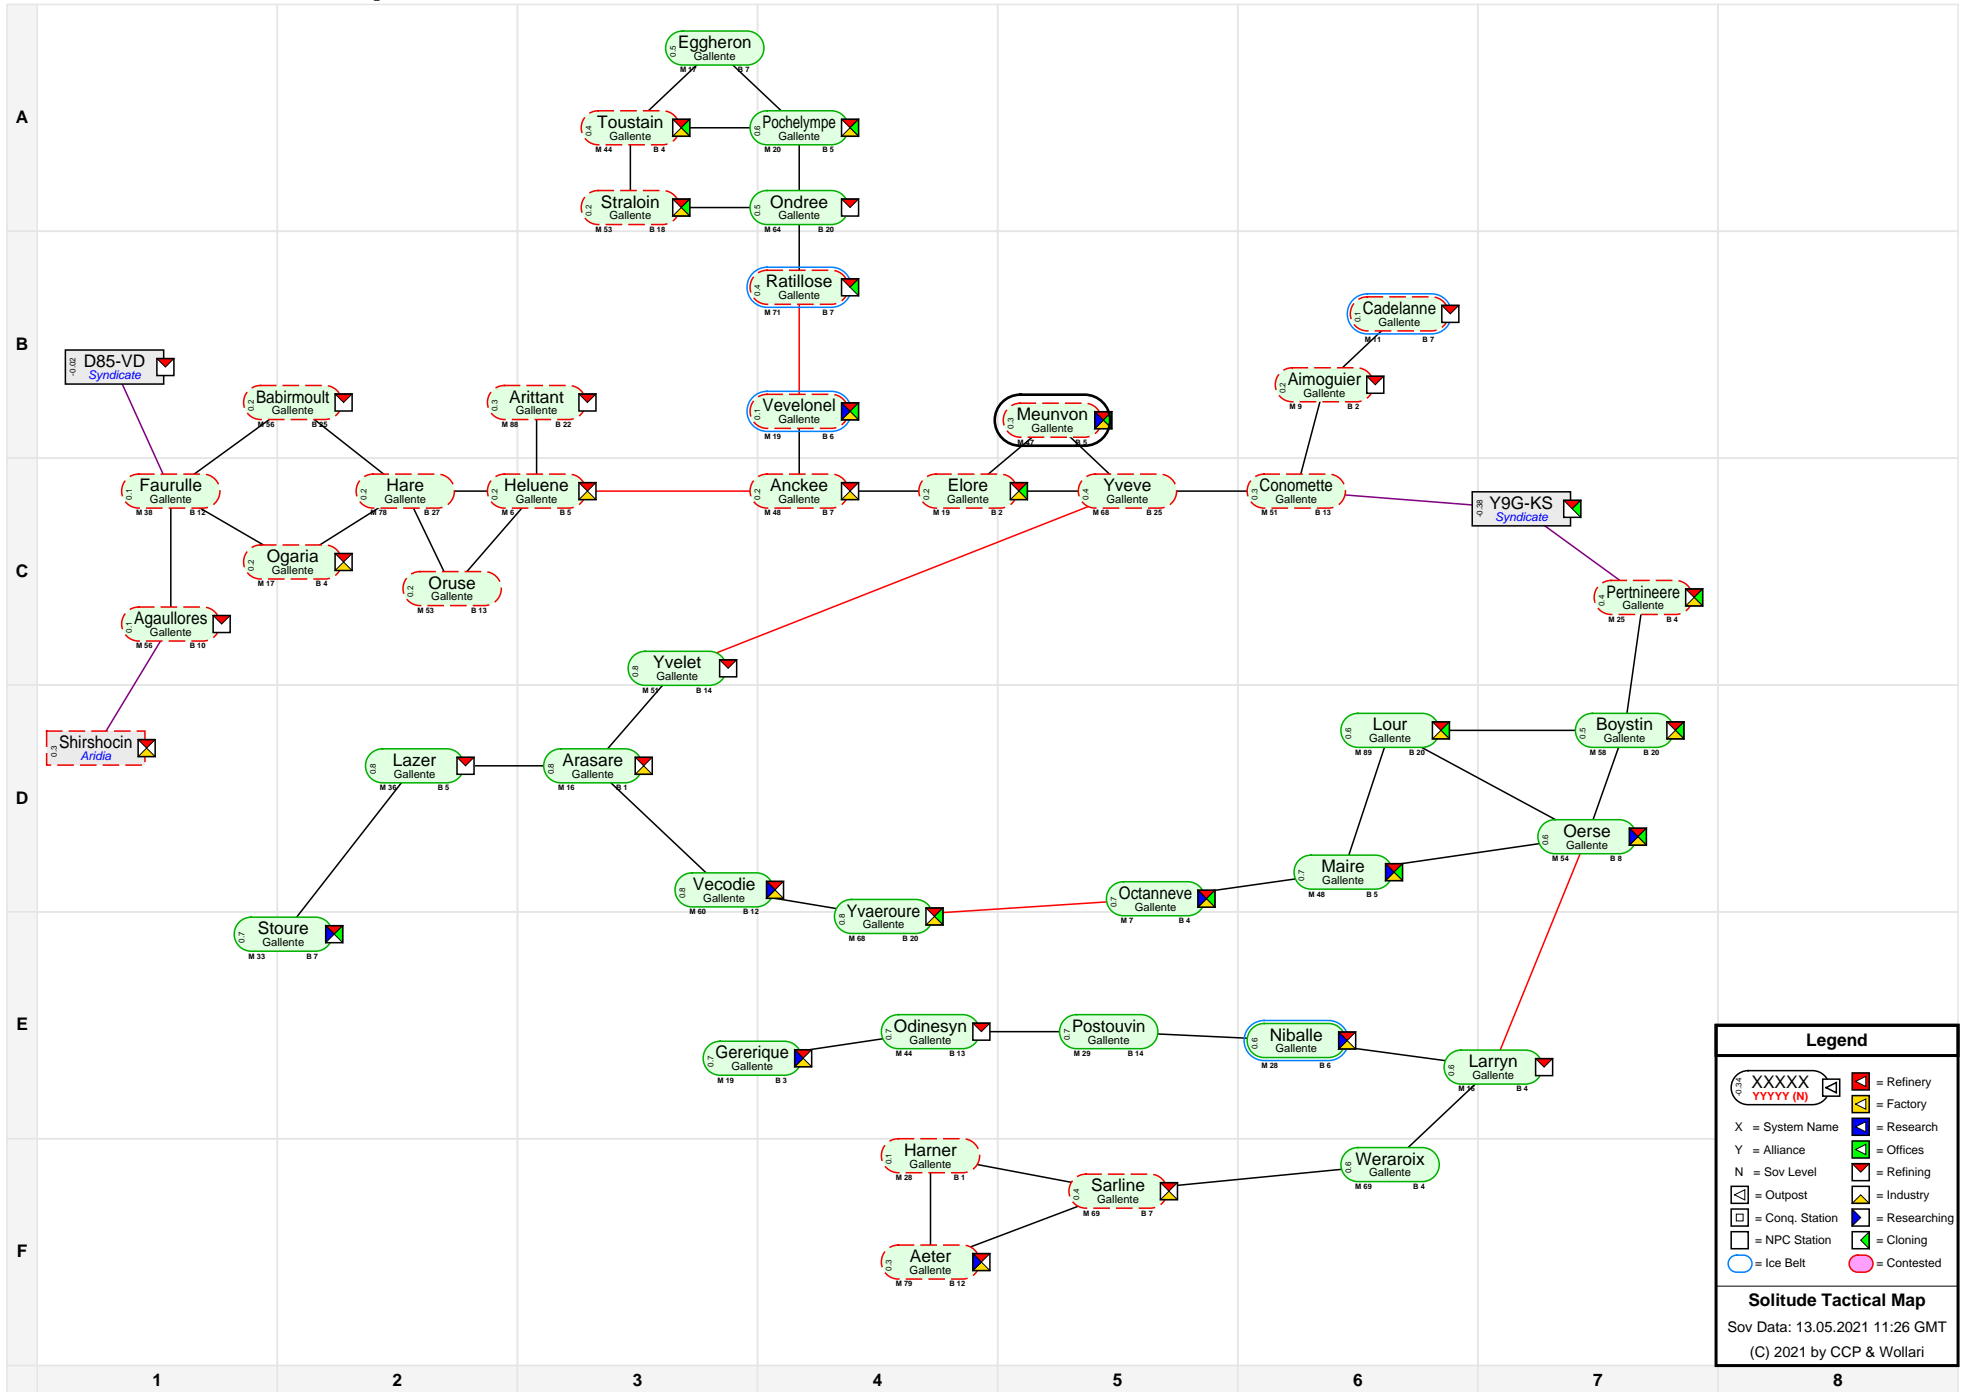

# Solitude Tactical Map

**Legend**

- XXXXXX (with M, B) = System Name
- XXXXXX (with N) = Sov Level
- X = Alliance
- Y = Conq. Station
- N = NPC Station
- Red square with white 'X' = Refinery
- Yellow square with black 'X' = Factory
- Blue square with white 'X' = Research
- Green square with white 'X' = Offices
- White square with black 'X' = Refining
- White square with black 'X' = Industry
- White square with black 'X' = Researching
- White square with black 'X' = Cloning
- Blue circle = Ice Belt
- Pink circle = Contested

**Solitude Tactical Map**  
 Sov Data: 13.05.2021 11:26 GMT  
 (C) 2021 by CCP & Wollari