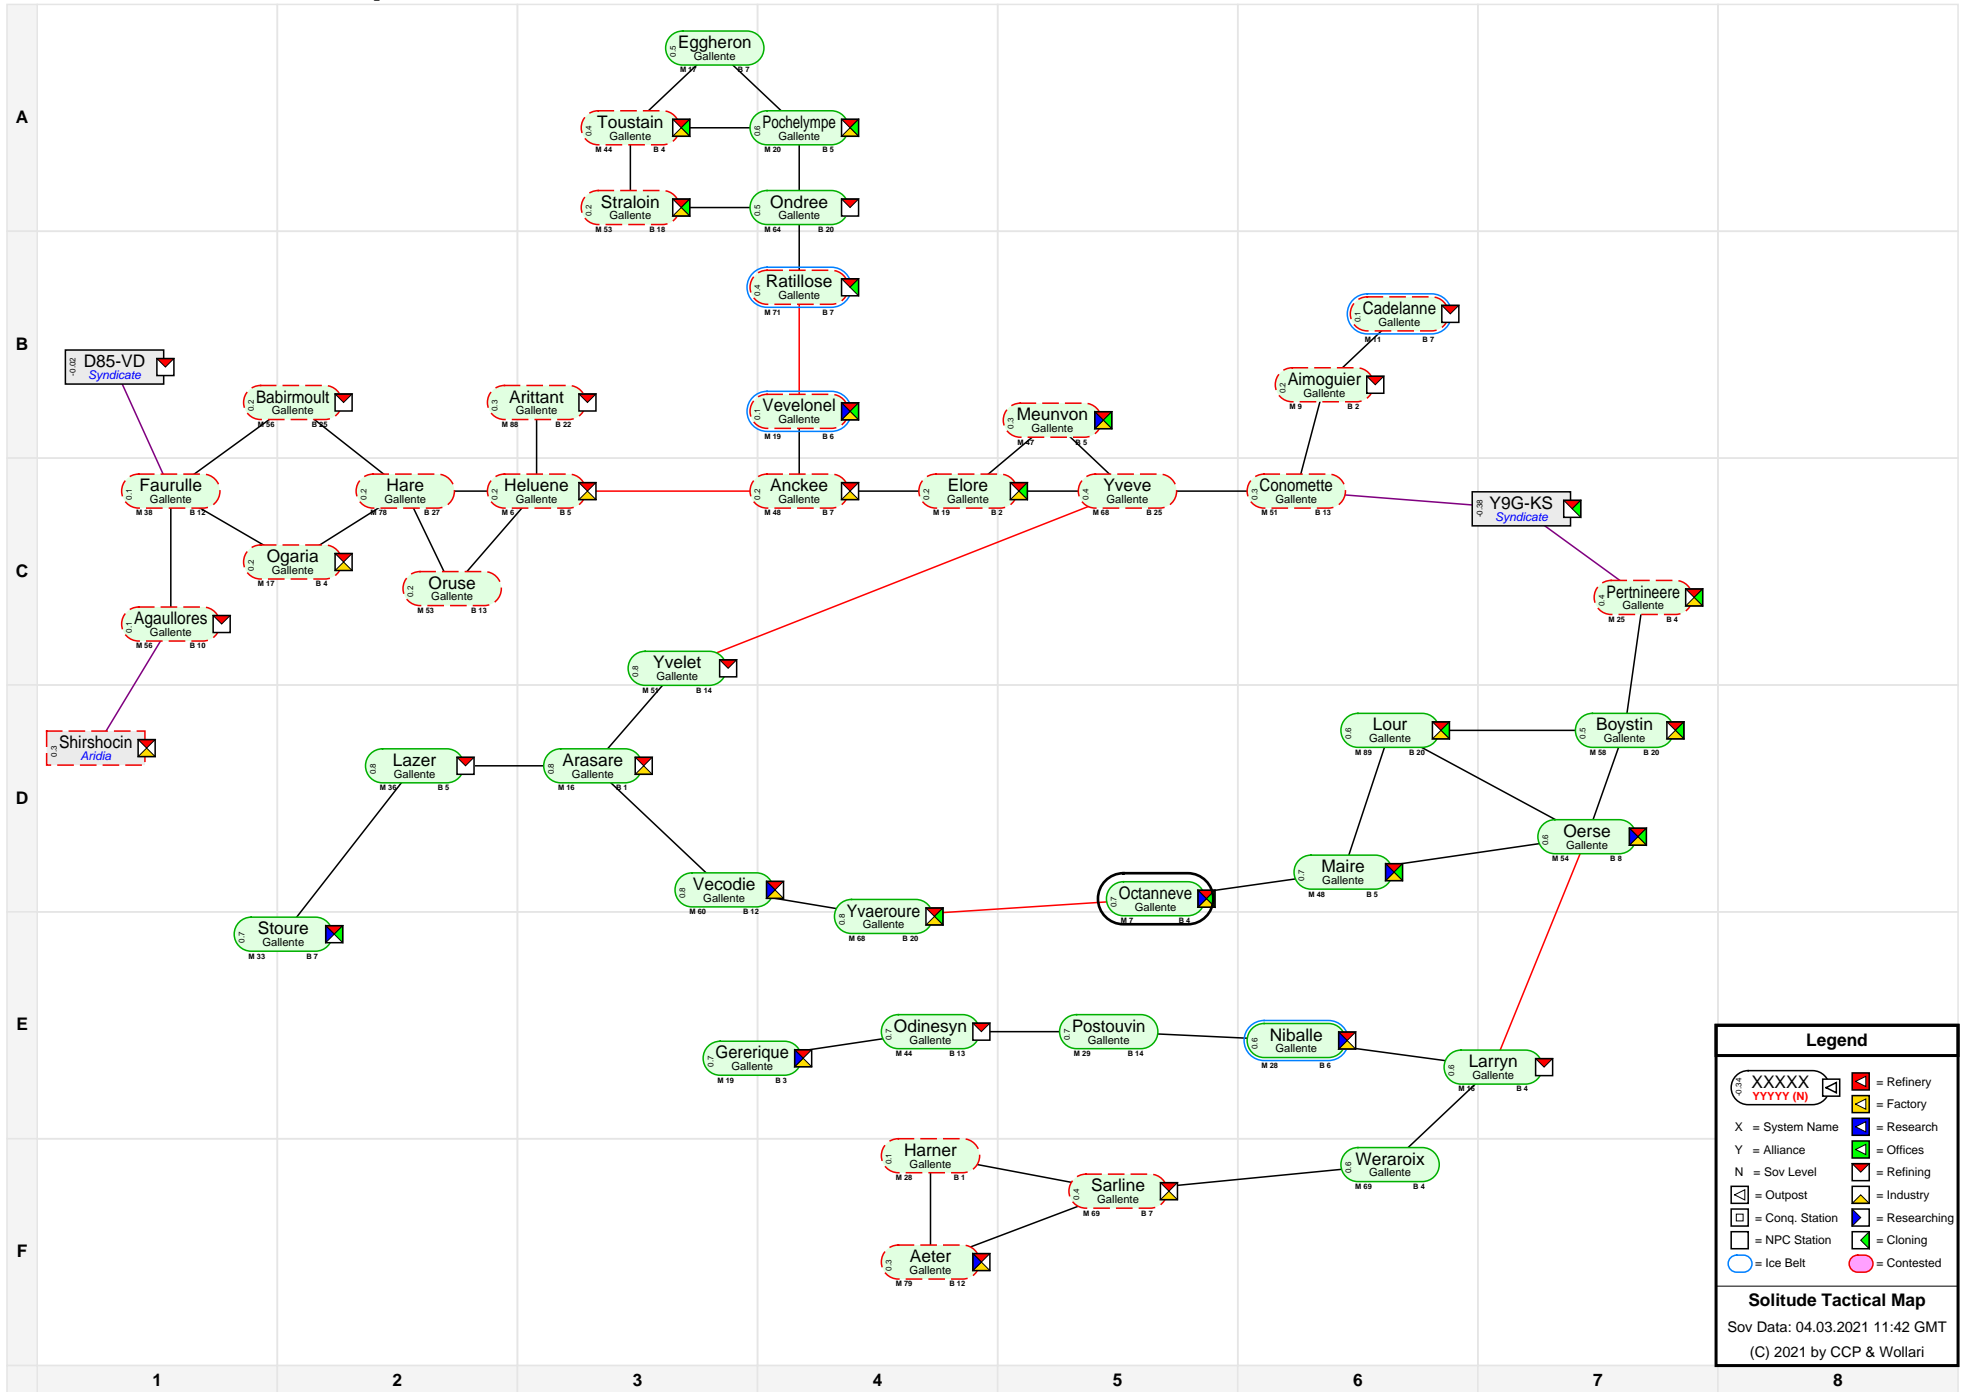

Solitude Tactical Map

Legend

<p>XXXXX YYYY (N) = System Name</p> <p>X = Alliance</p> <p>Y = Sov Level</p> <p> = Outpost</p> <p> = Conq. Station</p> <p> = NPC Station</p> <p> = Ice Belt</p>	<p>■ = Refinery</p> <p>■ = Factory</p> <p>■ = Research</p> <p>■ = Offices</p> <p>■ = Refining</p> <p>■ = Industry</p> <p>■ = Researching</p> <p>■ = Cloning</p> <p>○ = Contested</p>
---	--

Solitude Tactical Map

Sov Data: 04.03.2021 11:42 GMT

(C) 2021 by CCP & Wollari