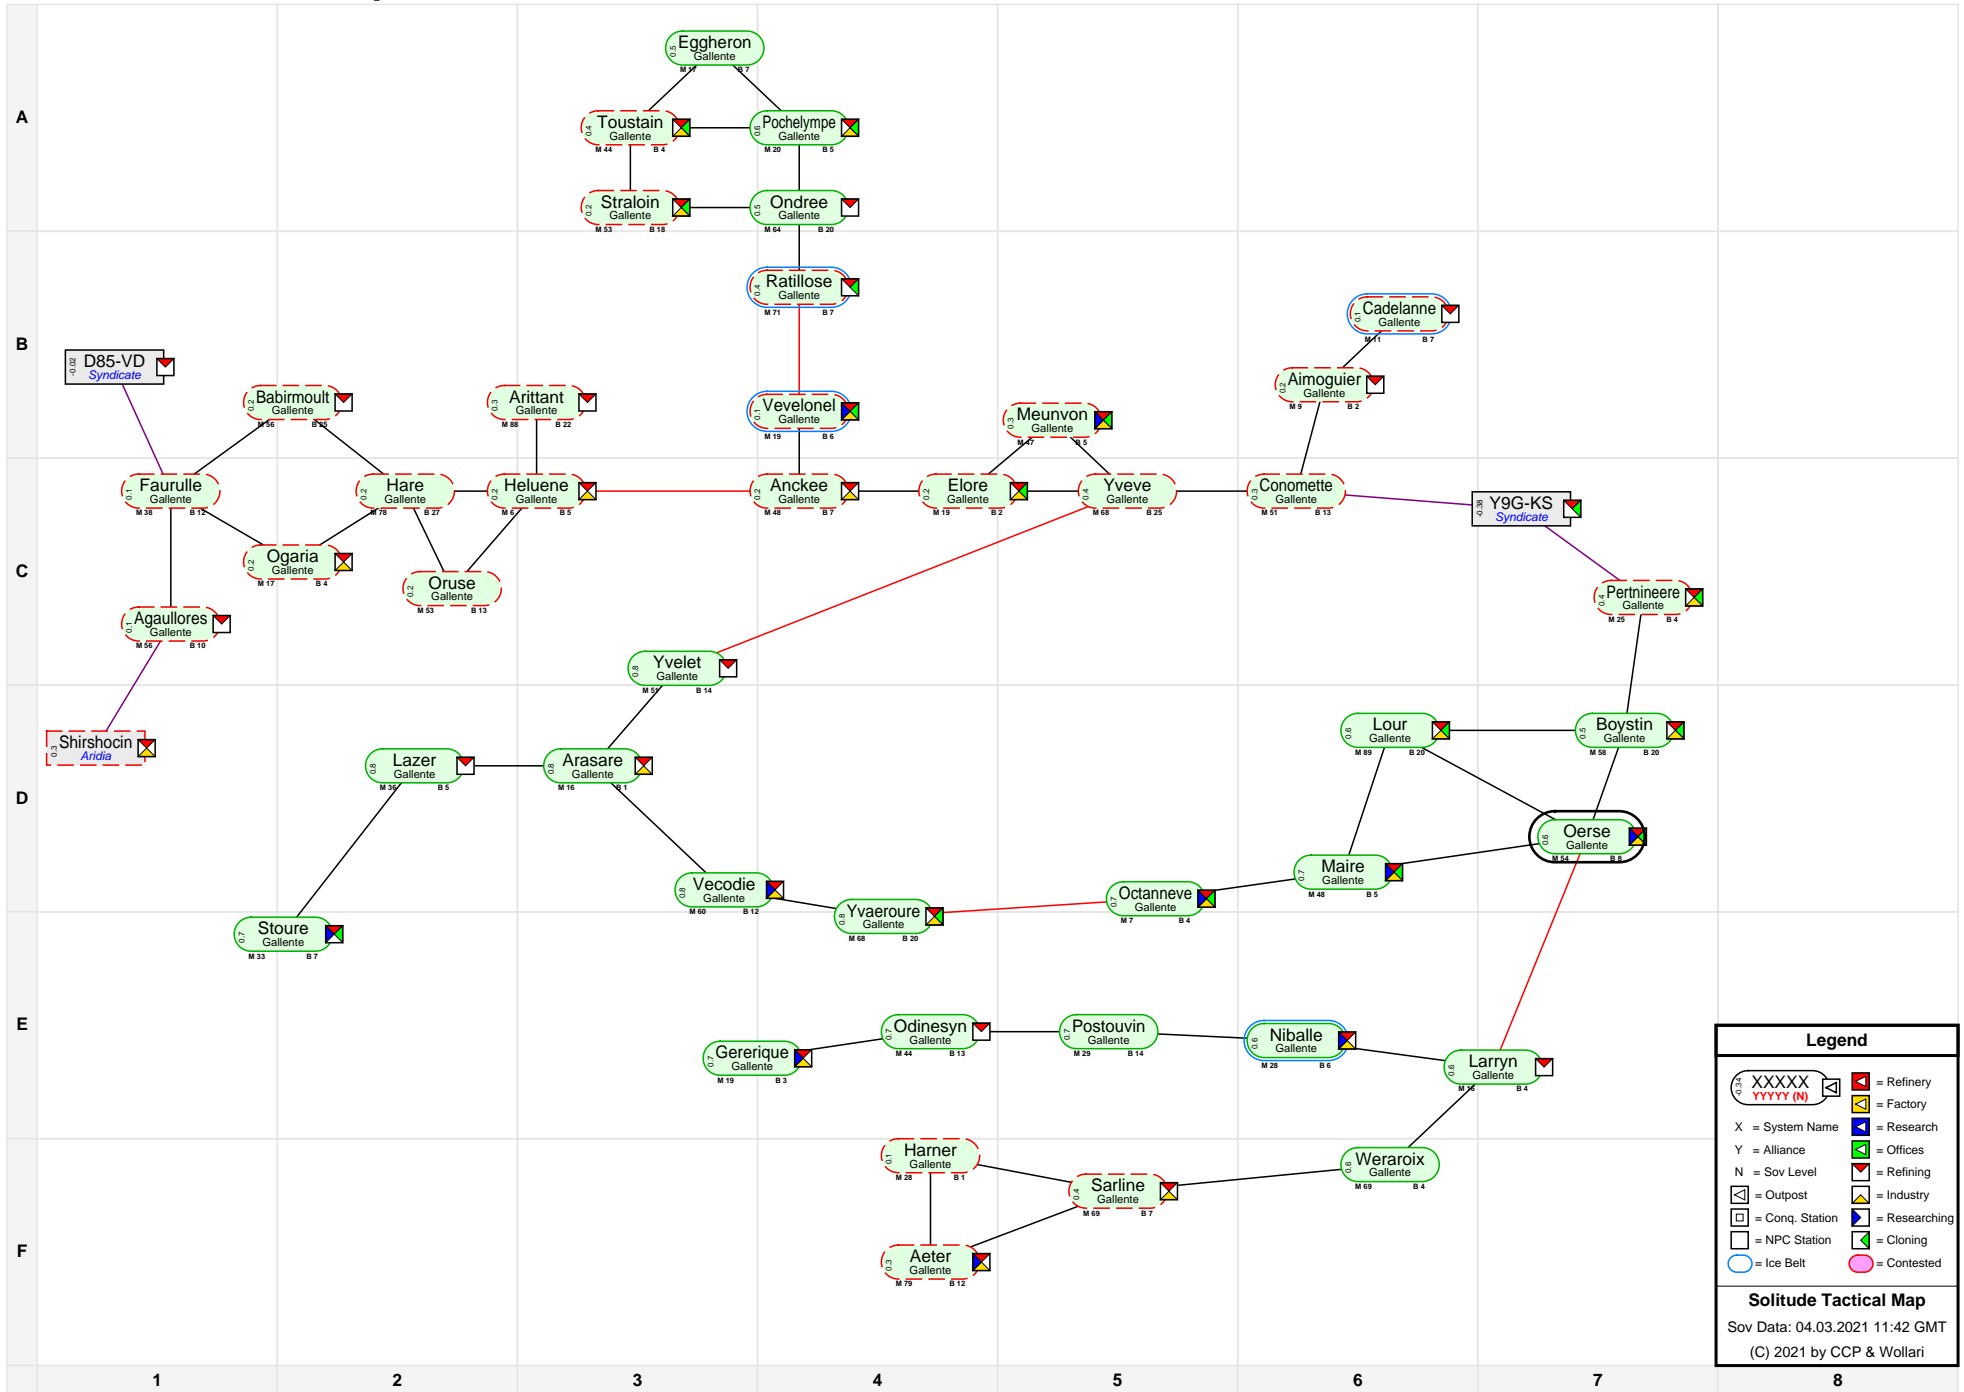

# Solitude Tactical Map

**Legend**

- XXXXXX (with icons) = Refinery
- YYYY (N) (with icon) = Factory
- X = System Name
- Y = Alliance
- N = Sov Level
- [Icon] = Outpost
- [Icon] = Conq. Station
- [Icon] = NPC Station
- [Icon] = Research
- [Icon] = Offices
- [Icon] = Refining
- [Icon] = Industry
- [Icon] = Researching
- [Icon] = Cloning
- [Icon] = Contested

**Solitude Tactical Map**  
 Sov Data: 04.03.2021 11:42 GMT  
 (C) 2021 by CCP & Wollari