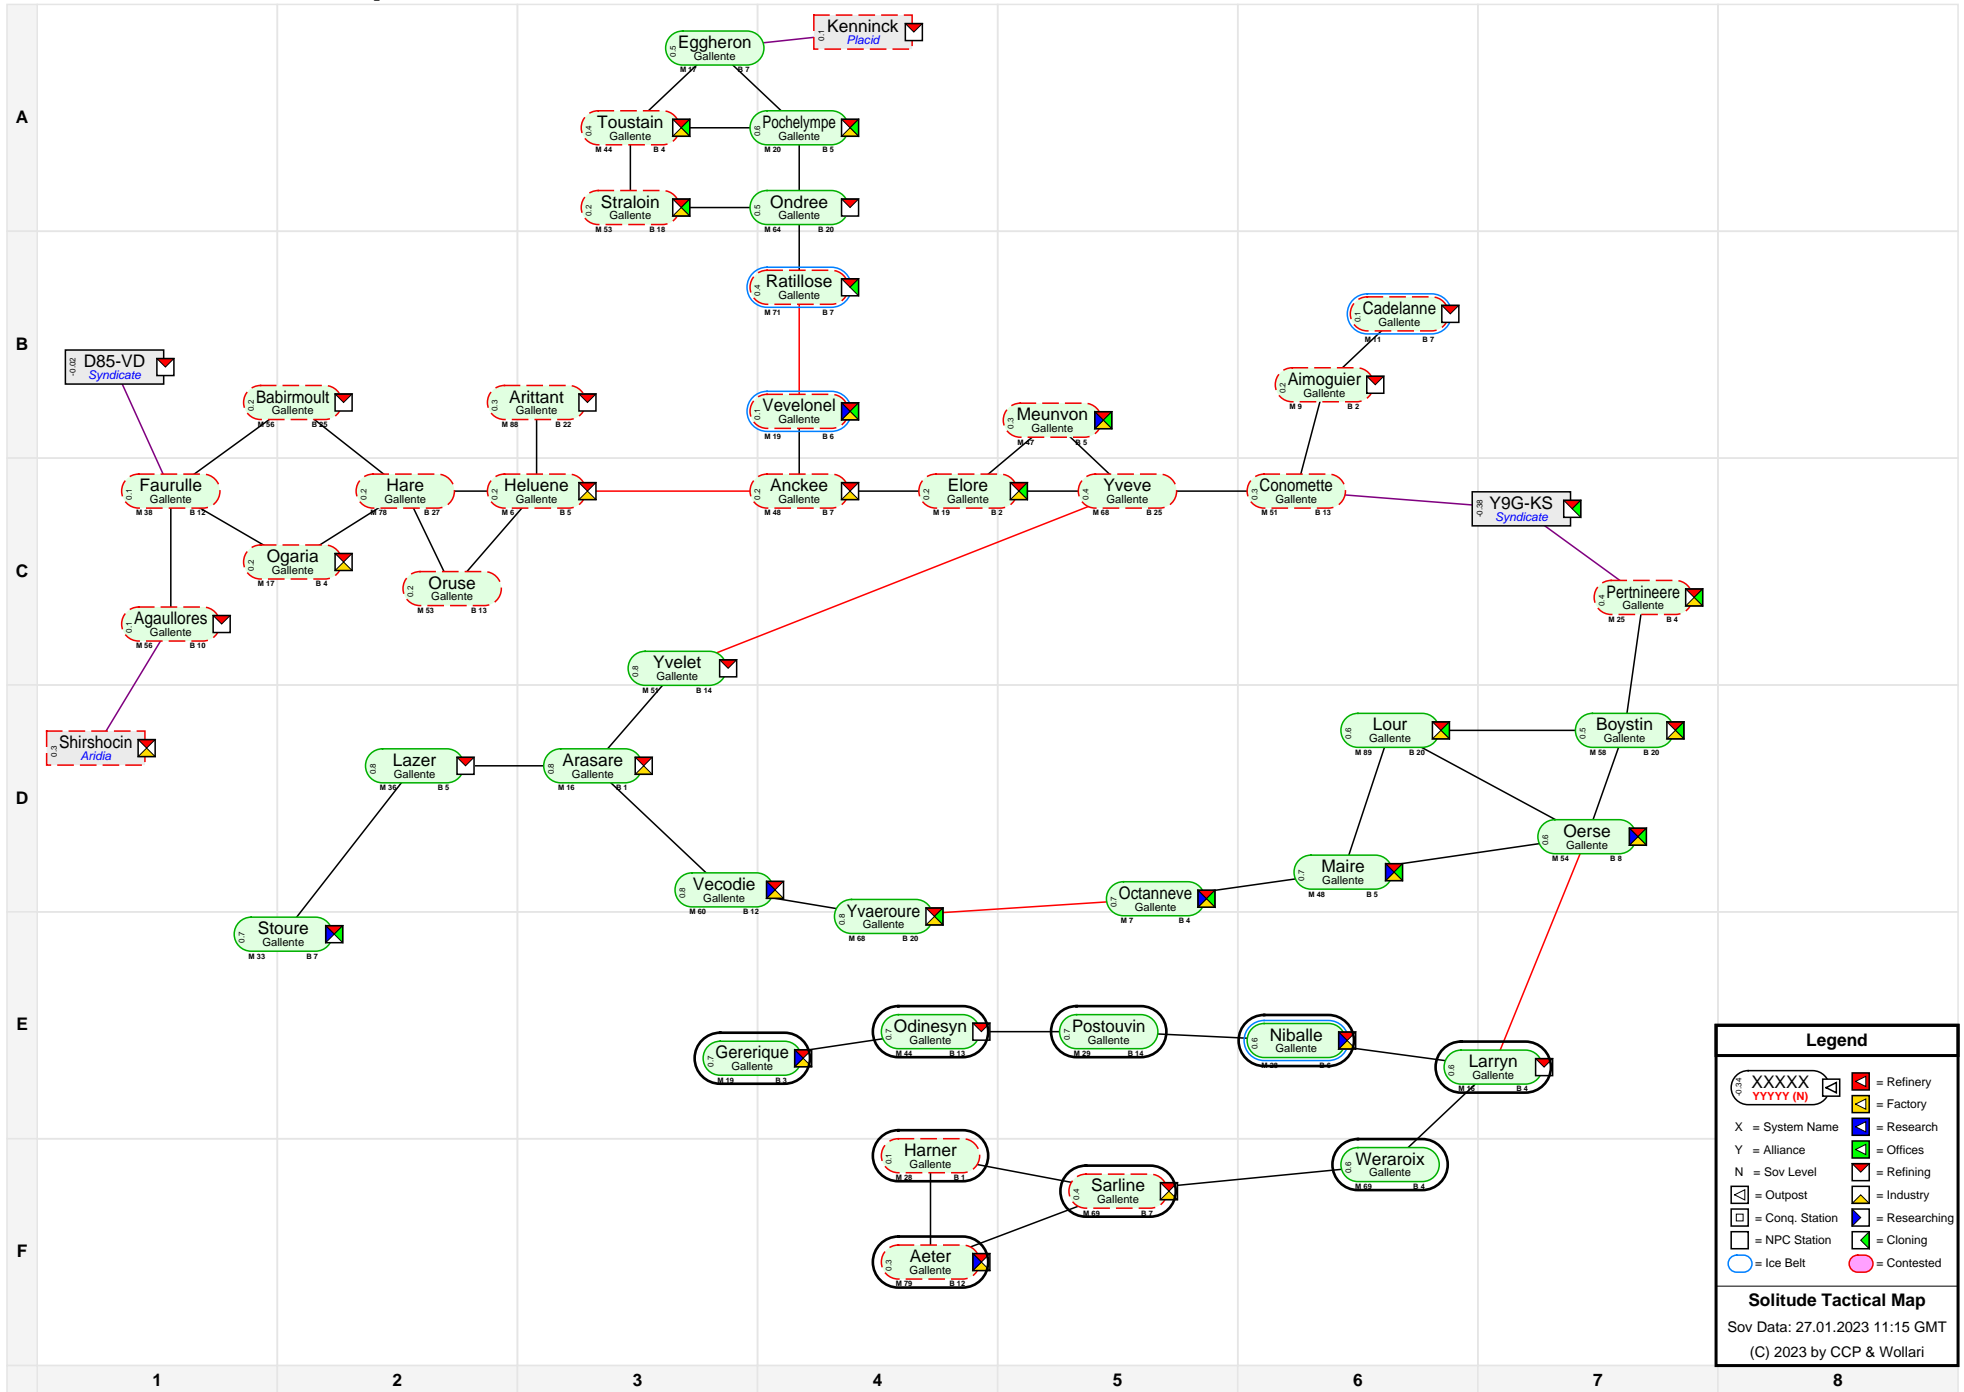

# Solitude Tactical Map

**Legend**

- XXXXXX YYYYY (N) = Station Name
- X = Alliance
- Y = Alliance
- N = Sov Level
- Icon with X = Refinery
- Icon with Y = Factory
- Icon with N = Research
- Icon with X = Offices
- Icon with N = Refining
- Icon with X = Industry
- Icon with Y = Conq. Station
- Icon with N = Researching
- Icon with X = Cloning
- Icon with Y = NPC Station
- Blue circle = Ice Belt
- Pink circle = Contested

**Solitude Tactical Map**  
 Sov Data: 27.01.2023 11:15 GMT  
 (C) 2023 by CCP & Wollari