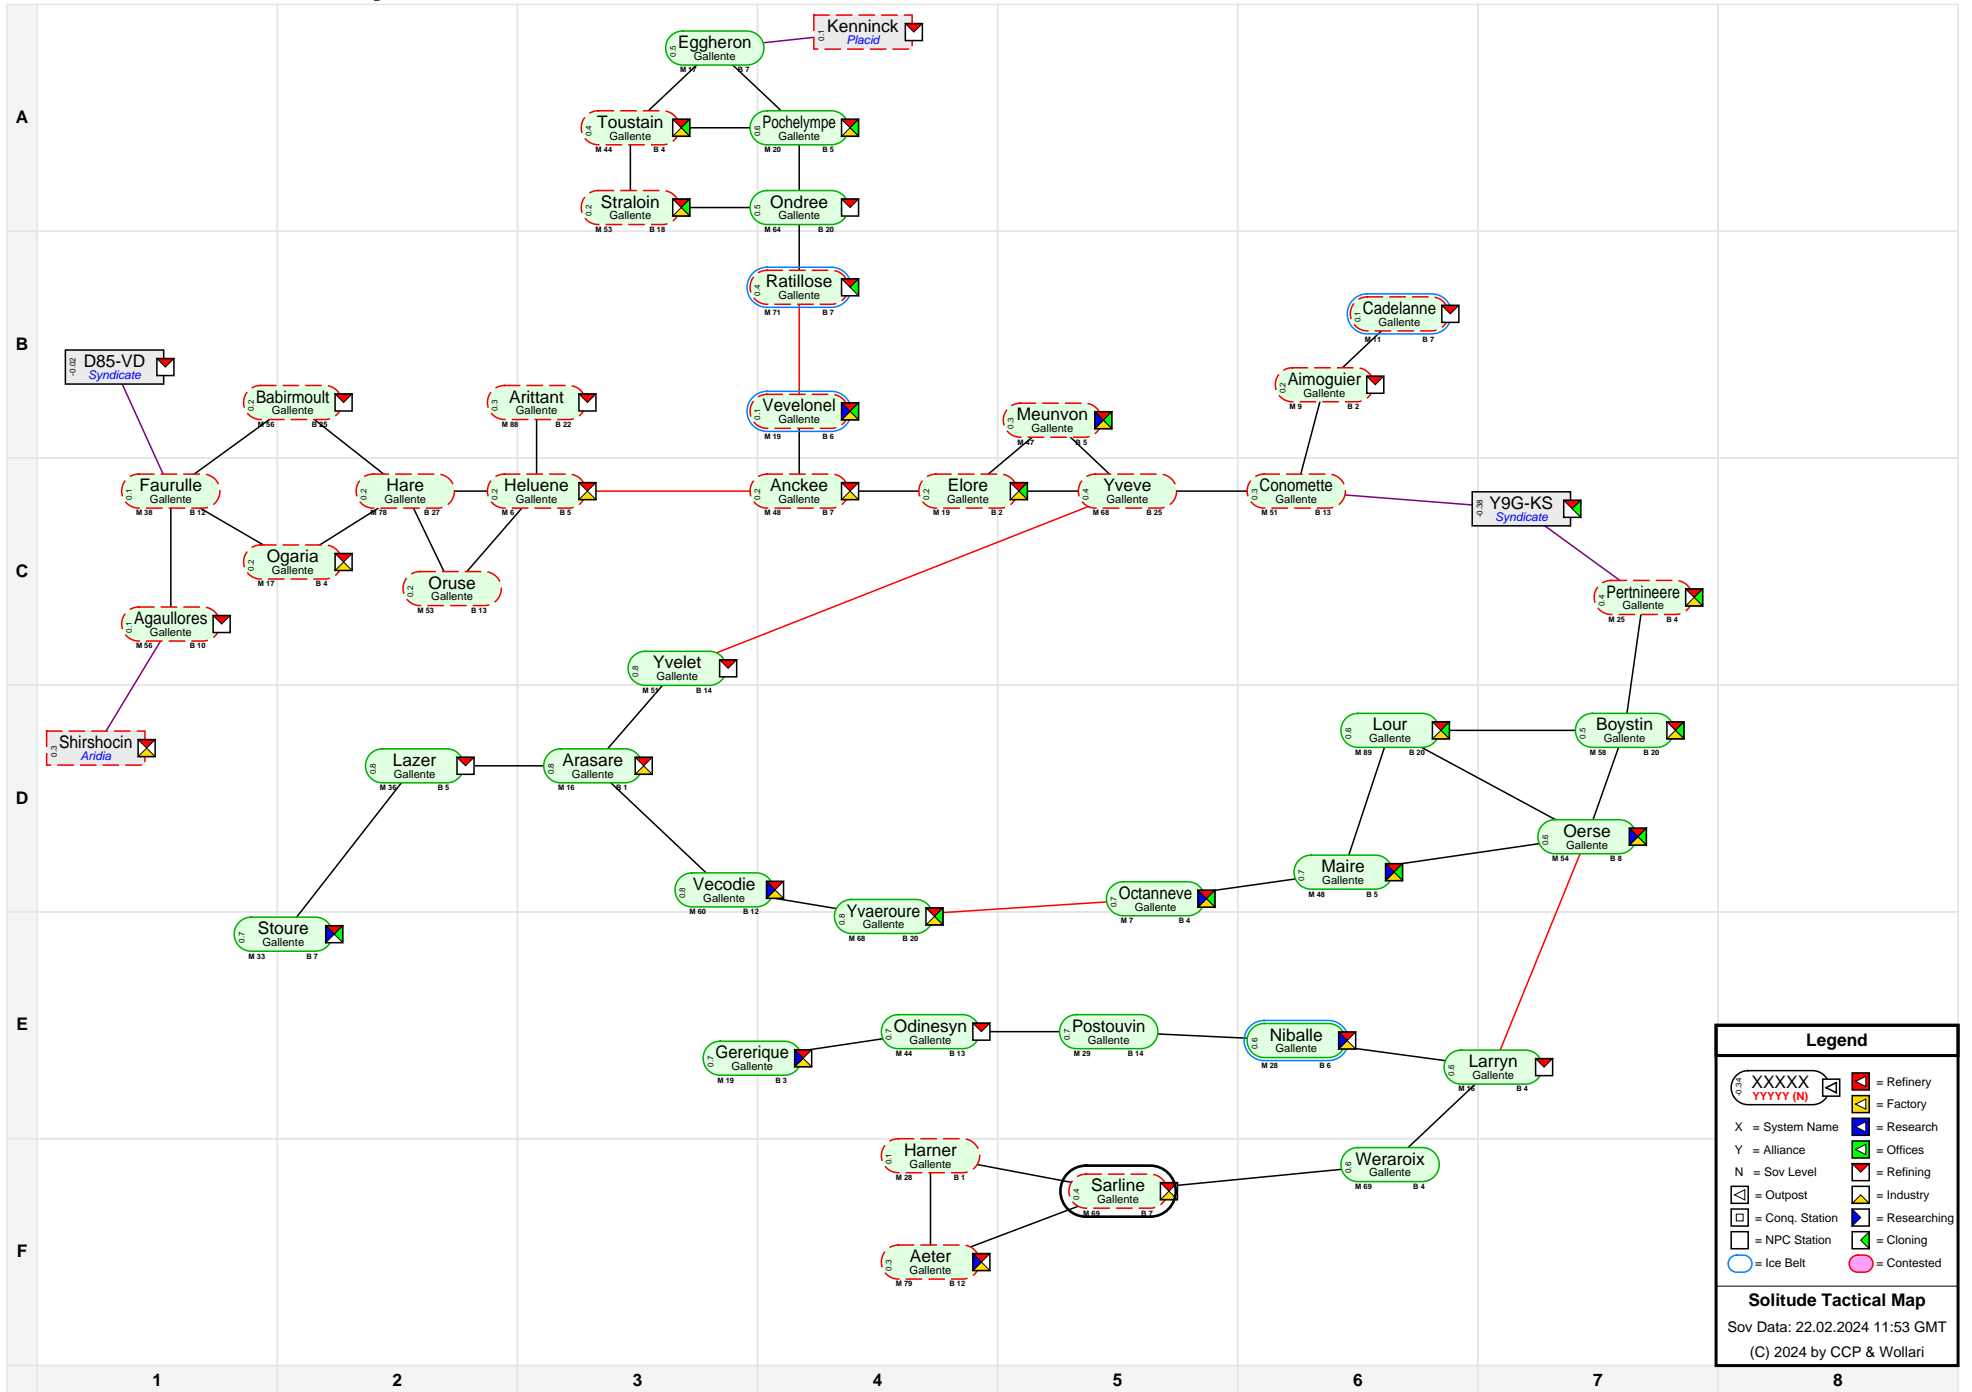

Solitude Tactical Map

Legend

- XXXXXX (M, B) = System Name
- XXXXXX (M, B) (N) = Alliance
- X = System Name
- Y = Alliance
- N = Sov Level
- [Icon] = Outpost
- [Icon] = Conq. Station
- [Icon] = NPC Station
- [Icon] = Refinery
- [Icon] = Research
- [Icon] = Offices
- [Icon] = Refining
- [Icon] = Industry
- [Icon] = Researching
- [Icon] = Cloning
- [Icon] = Contested

Solitude Tactical Map
 Sov Data: 22.02.2024 11:53 GMT
 (C) 2024 by CCP & Wollari