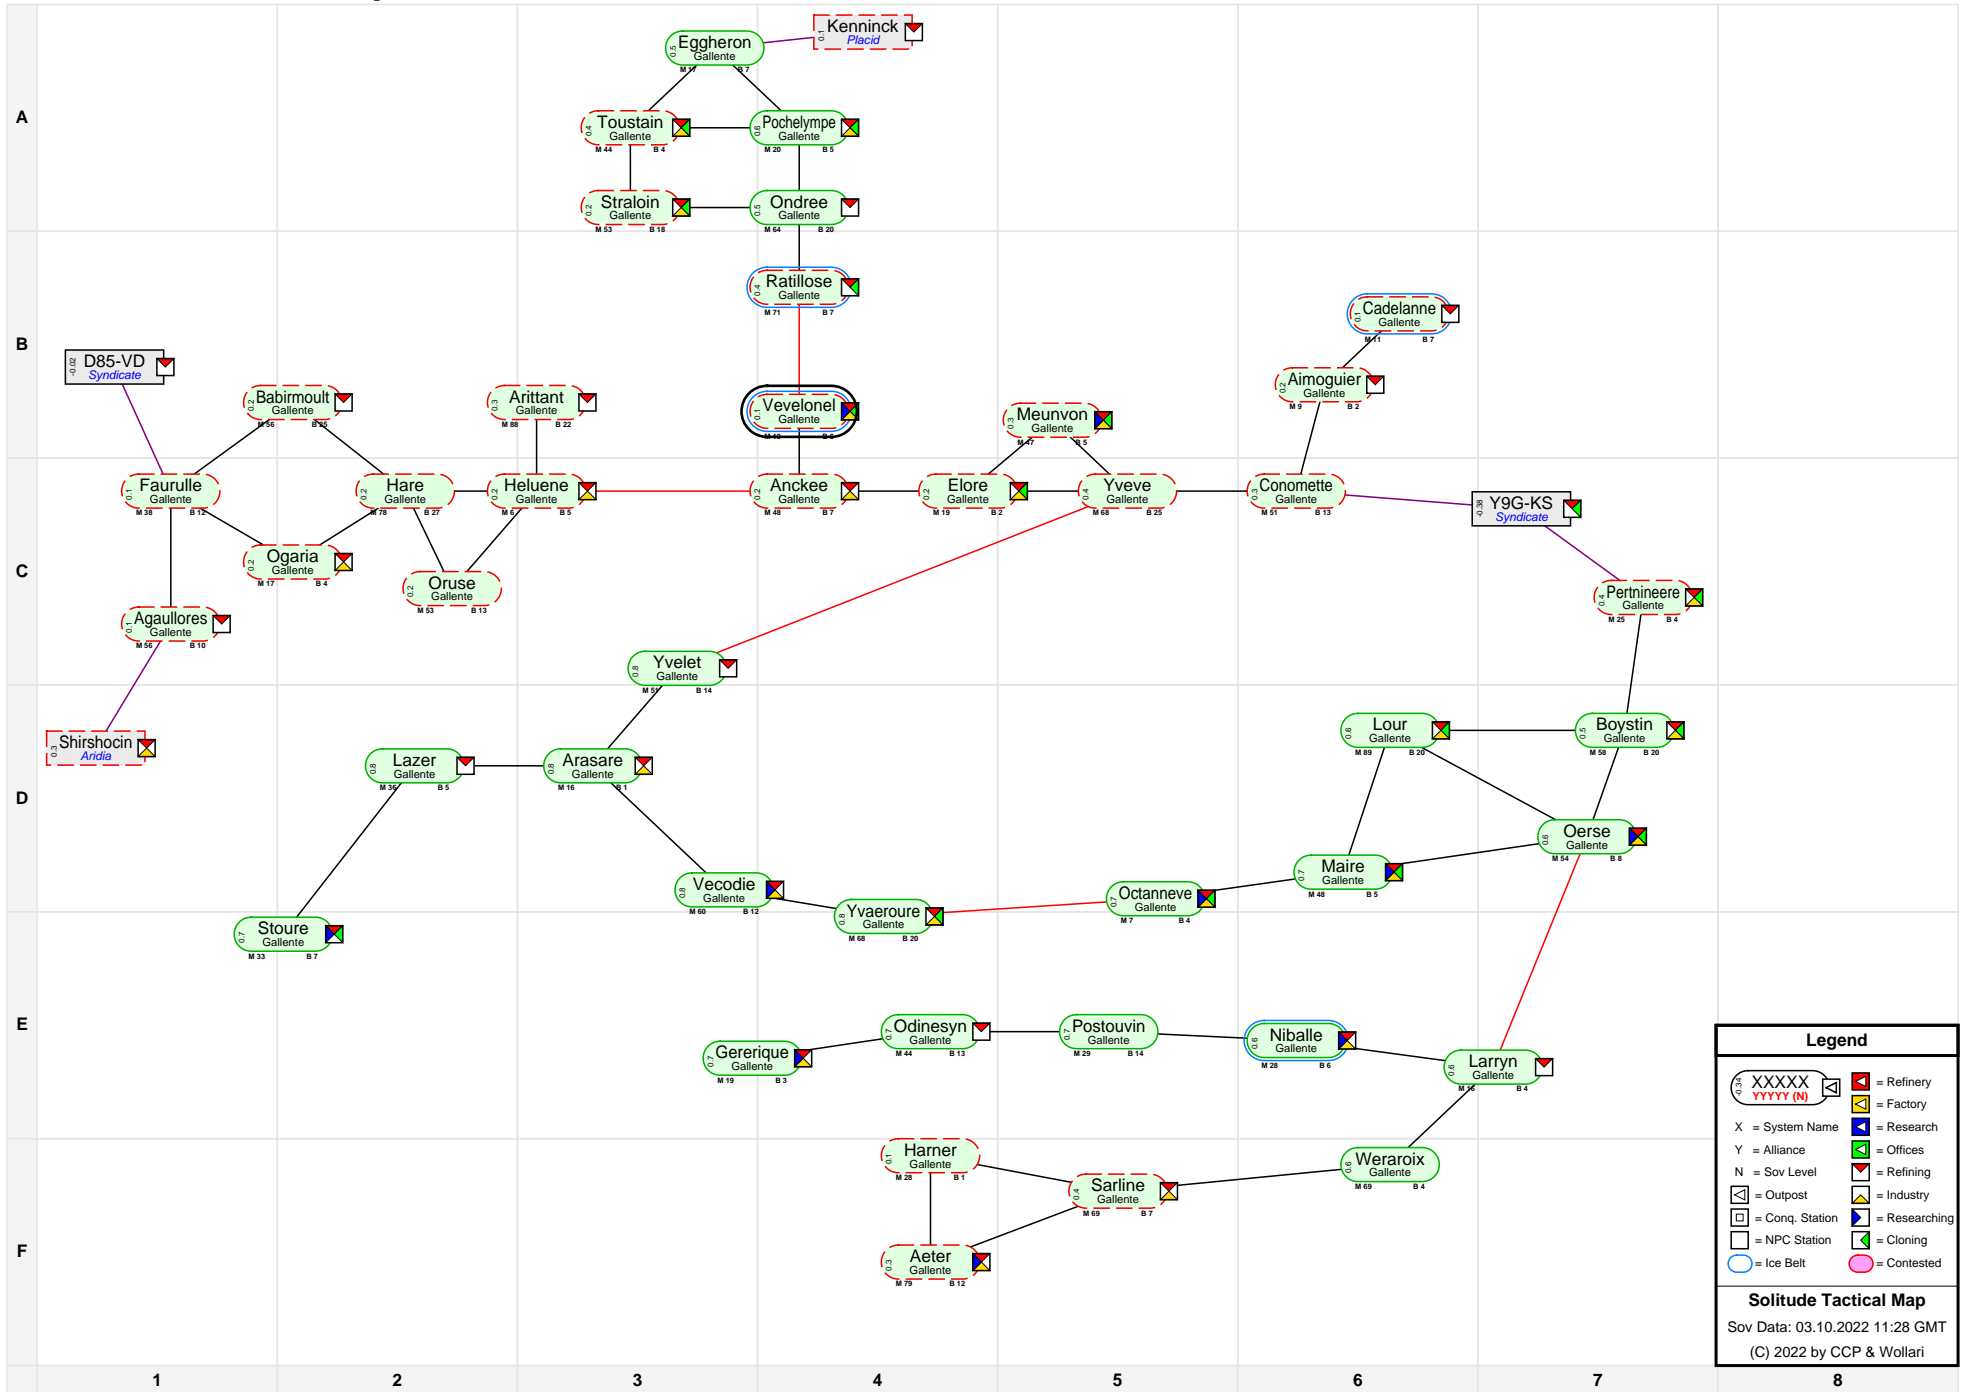

Solitude Tactical Map

Legend

- XXXXXX (YYYY (N)) = System Name
- [Red Square] = Refinery
- [Yellow Square] = Factory
- [Blue Square] = Research
- [Green Square] = Offices
- [Red Square with White Border] = Refining
- [Yellow Square with White Border] = Industry
- [Blue Square with White Border] = Conq. Station
- [Blue Square with White Border] = Researching
- [White Square with Black Border] = NPC Station
- [Green Square with White Border] = Cloning
- [Blue Circle] = Ice Belt
- [Pink Circle] = Contested

Solitude Tactical Map
 Sov Data: 03.10.2022 11:28 GMT
 (C) 2022 by CCP & Wollari