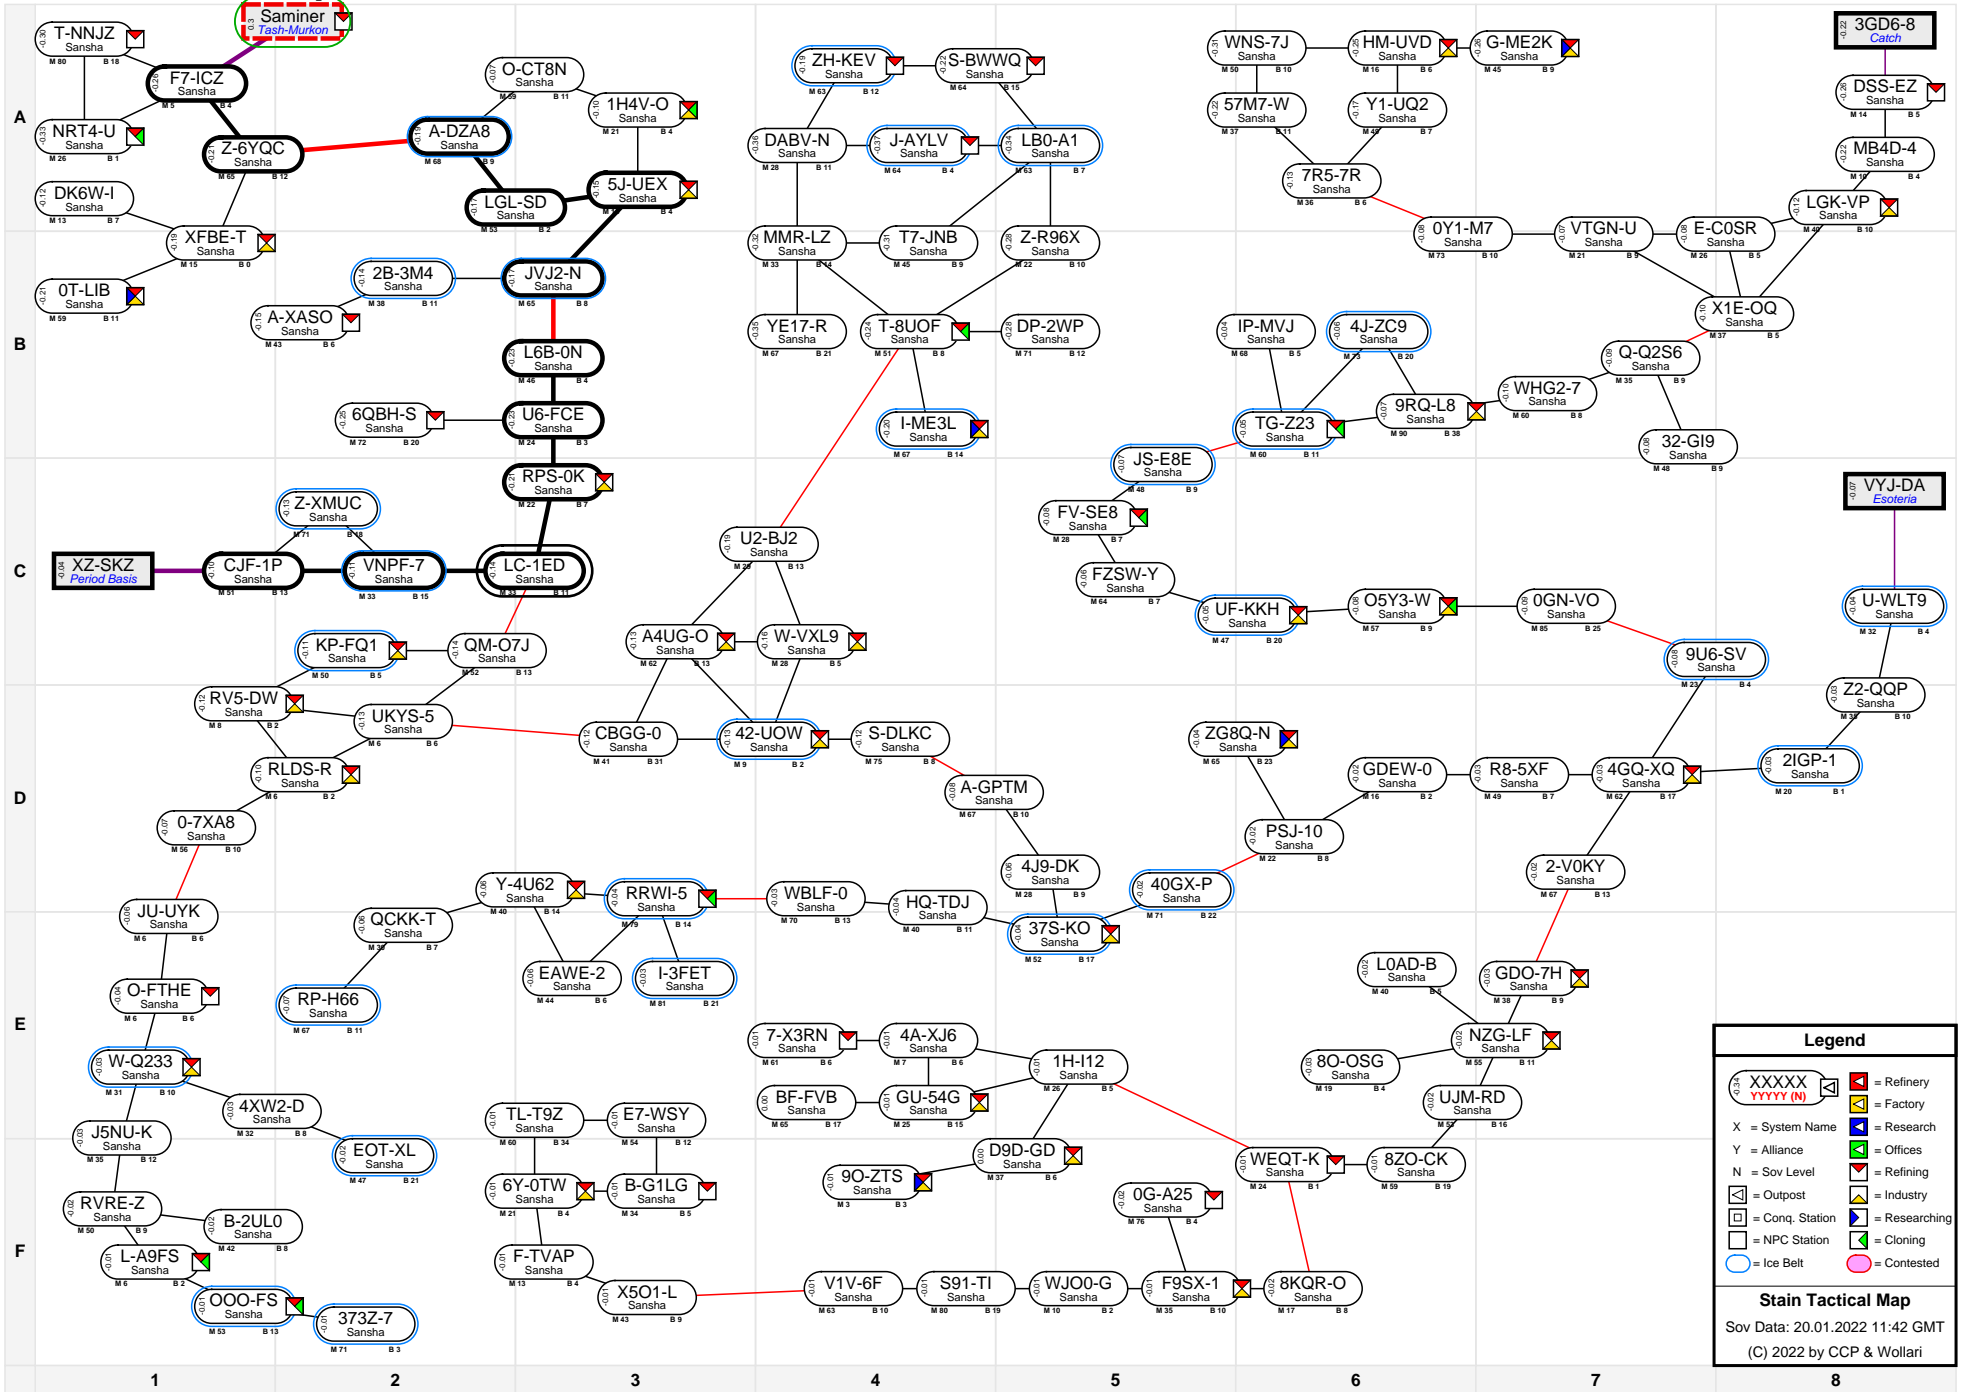

Stain Tactical Map

Legend

- XXXXXX (YYYY (N)) = Refinery
- X = System Name
- Y = Alliance
- N = Sov Level
- = Outpost
- = Conq. Station
- = NPC Station
- = Ice Belt
- = Contested
- ⚙️ = Factory
- 🔬 = Research
- 🏢 = Offices
- 🏭 = Refining
- 🏗️ = Industry
- 🔍 = Researching
- 👤 = Cloning
- 🚫 = Contested

Stain Tactical Map
 Sov Data: 20.01.2022 11:42 GMT
 (C) 2022 by CCP & Wollari