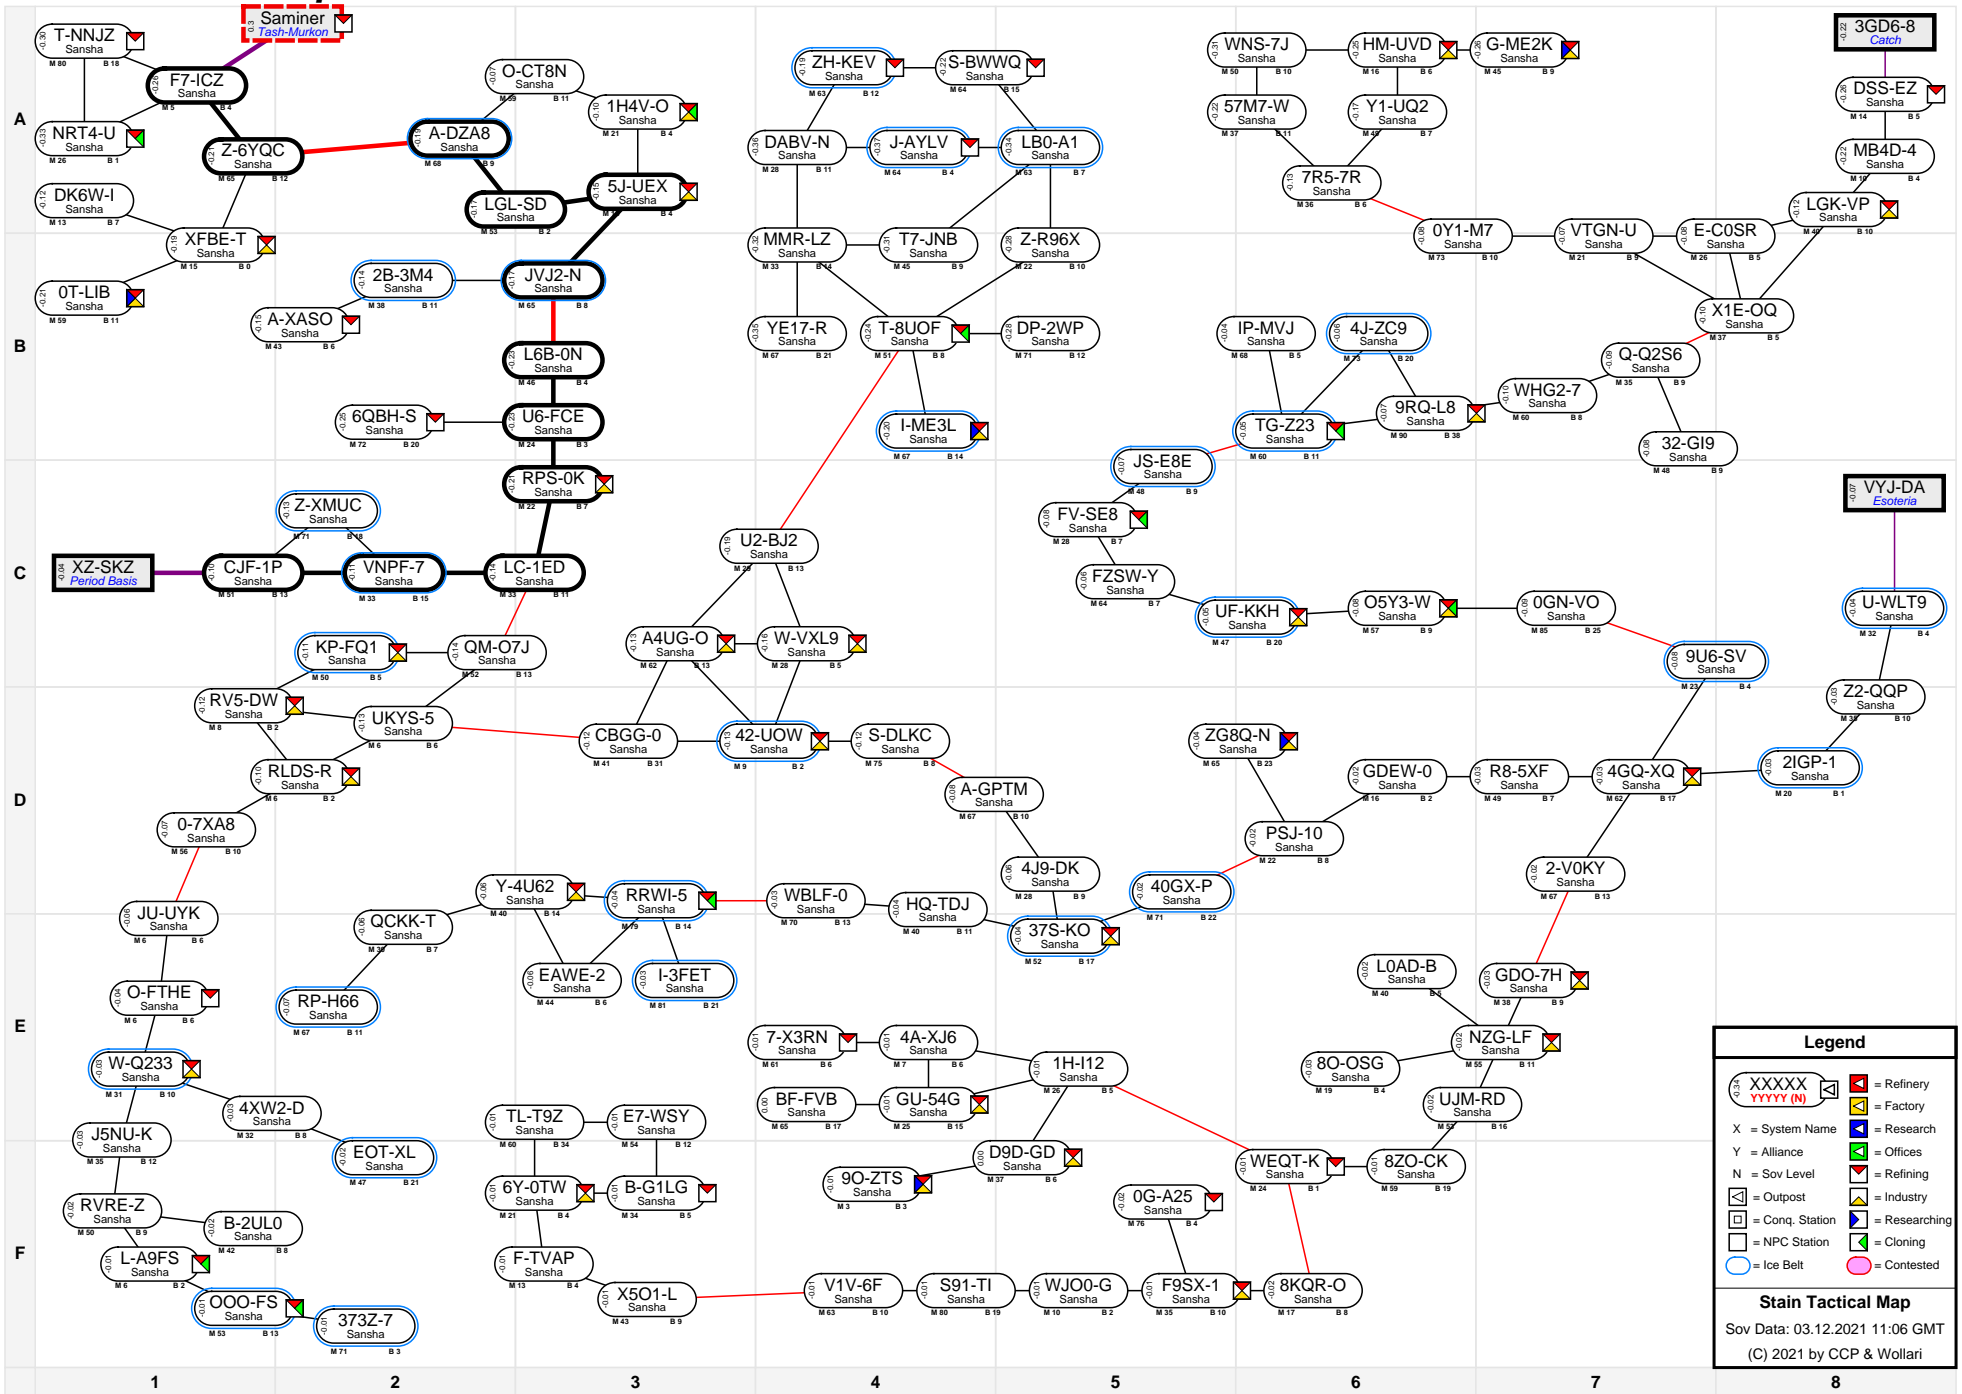

Stain Tactical Map

Legend

- XXXXX (with icons) = Refinery
- XXXXX (with icon) = Factory
- X = System Name
- Y = Alliance
- N = Sov Level
- [] = Outpost
- [] = Conq. Station
- [] = Research
- [] = NPC Station
- [] = Cloning
- [] = Contested

Stain Tactical Map
 Sov Data: 03.12.2021 11:06 GMT
 (C) 2021 by CCP & Wollari