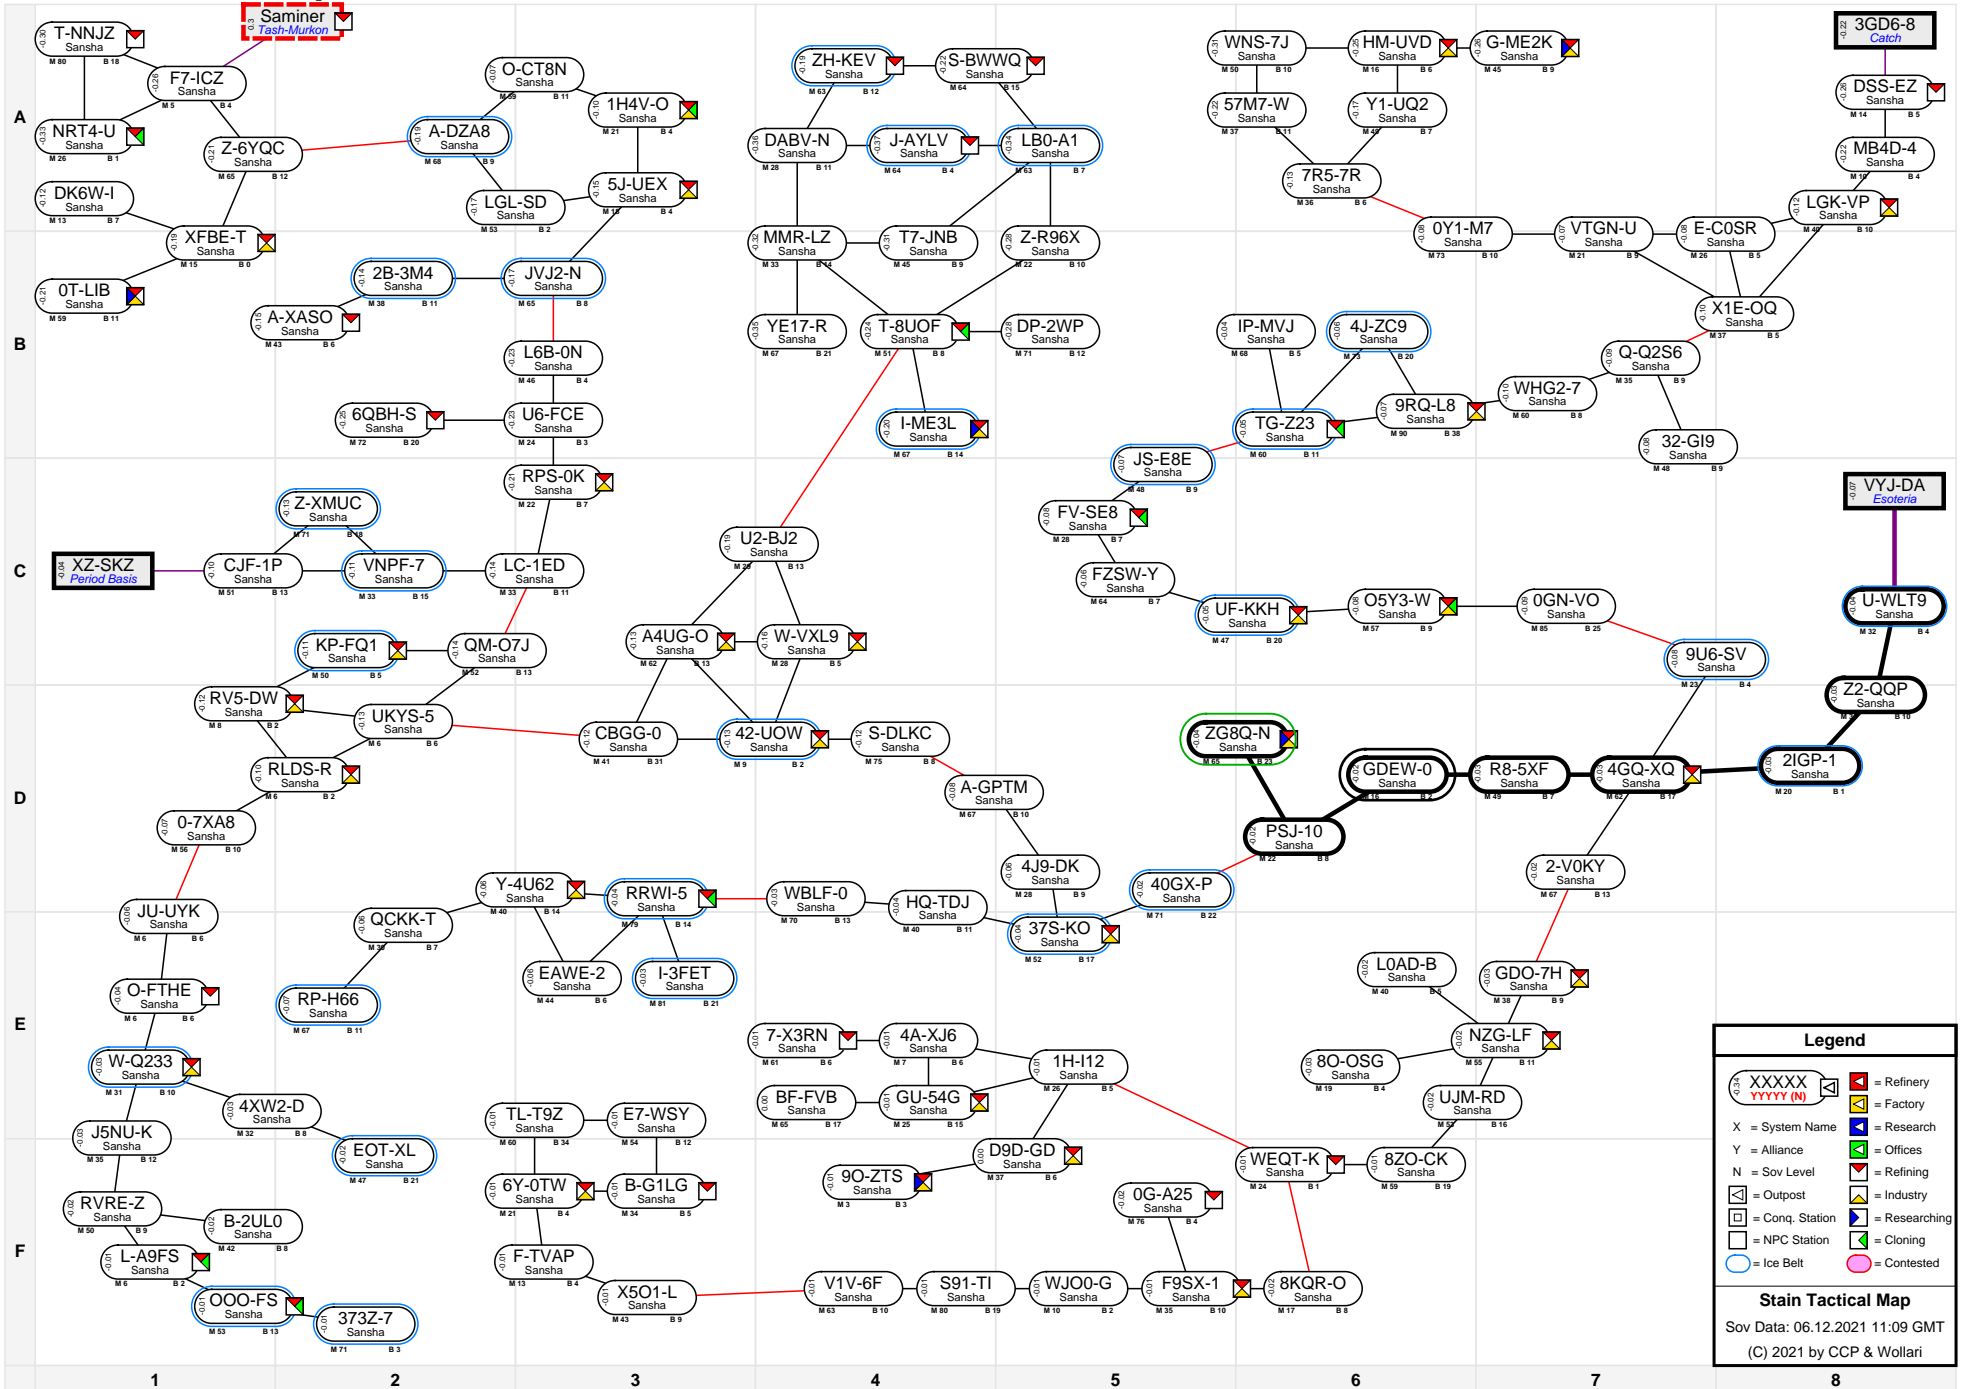

# Stain Tactical Map

**Legend**

- XXXXX (with icons) = Refinery
- XXXXX (with icons) = Factory
- X = System Name
- Y = Alliance
- N = Sov Level
- = Outpost
- = Conq. Station
- = NPC Station
- = Researching
- = Cloning
- = Contested
- = Ice Belt

**Stain Tactical Map**  
 Sov Data: 06.12.2021 11:09 GMT  
 (C) 2021 by CCP & Wollari