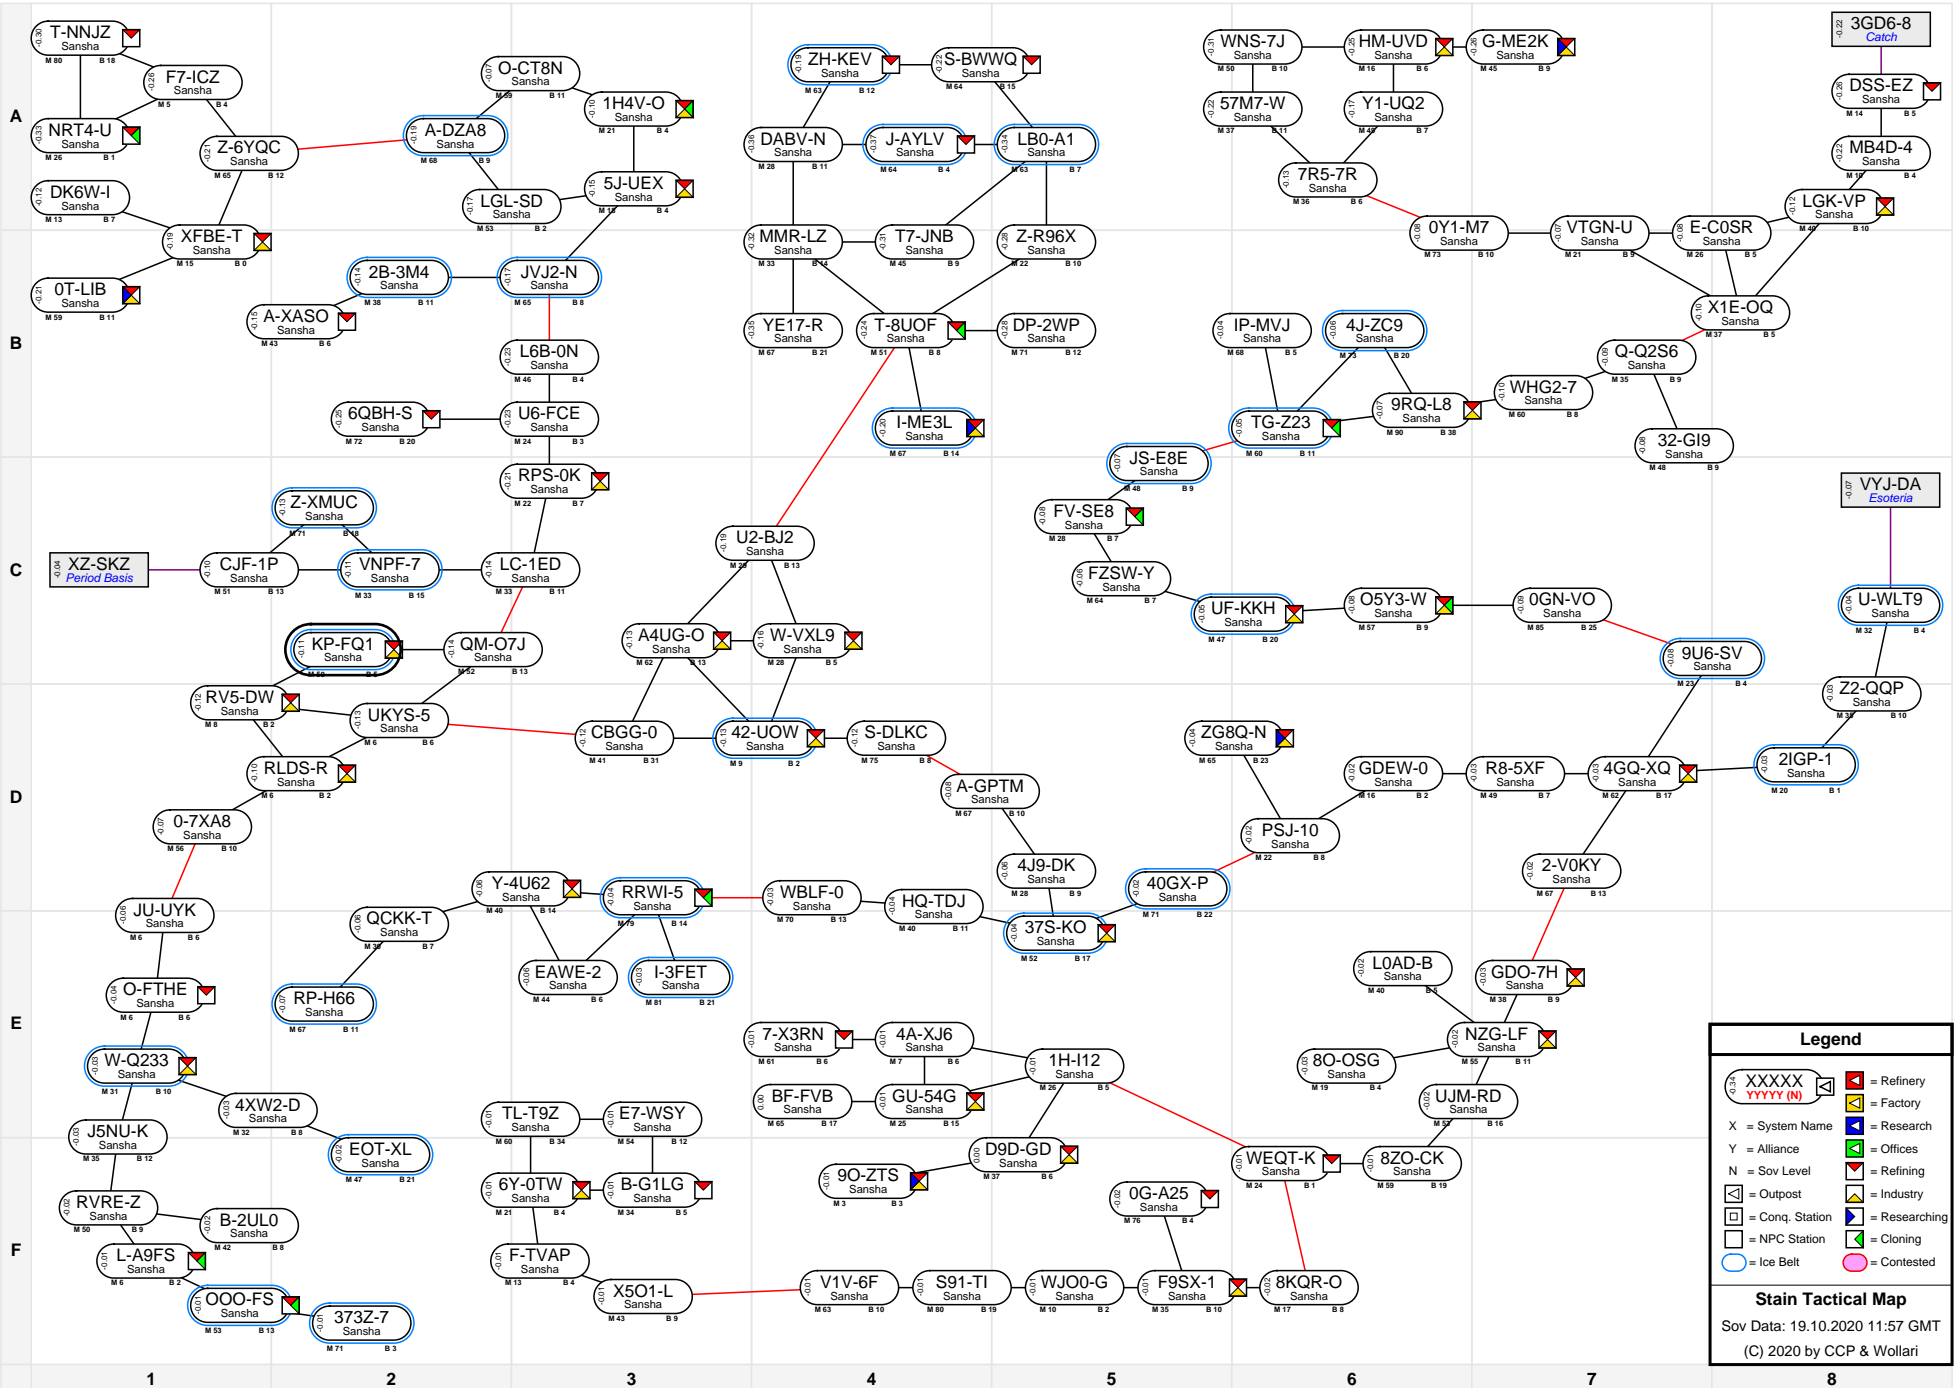

# Stain Tactical Map

**Legend**

- XXXXXX (with icons) = Refinery
- XXXXXX (with icon) = Factory
- X = System Name
- Y = Alliance
- N = Sov Level
- [ ] = Outpost
- [ ] = Conq. Station
- [ ] = NPC Station
- [ ] = Researching
- [ ] = Cloning
- = Ice Belt
- = Contested

**Stain Tactical Map**  
Sov Data: 19.10.2020 11:57 GMT  
(C) 2020 by CCP & Wollari