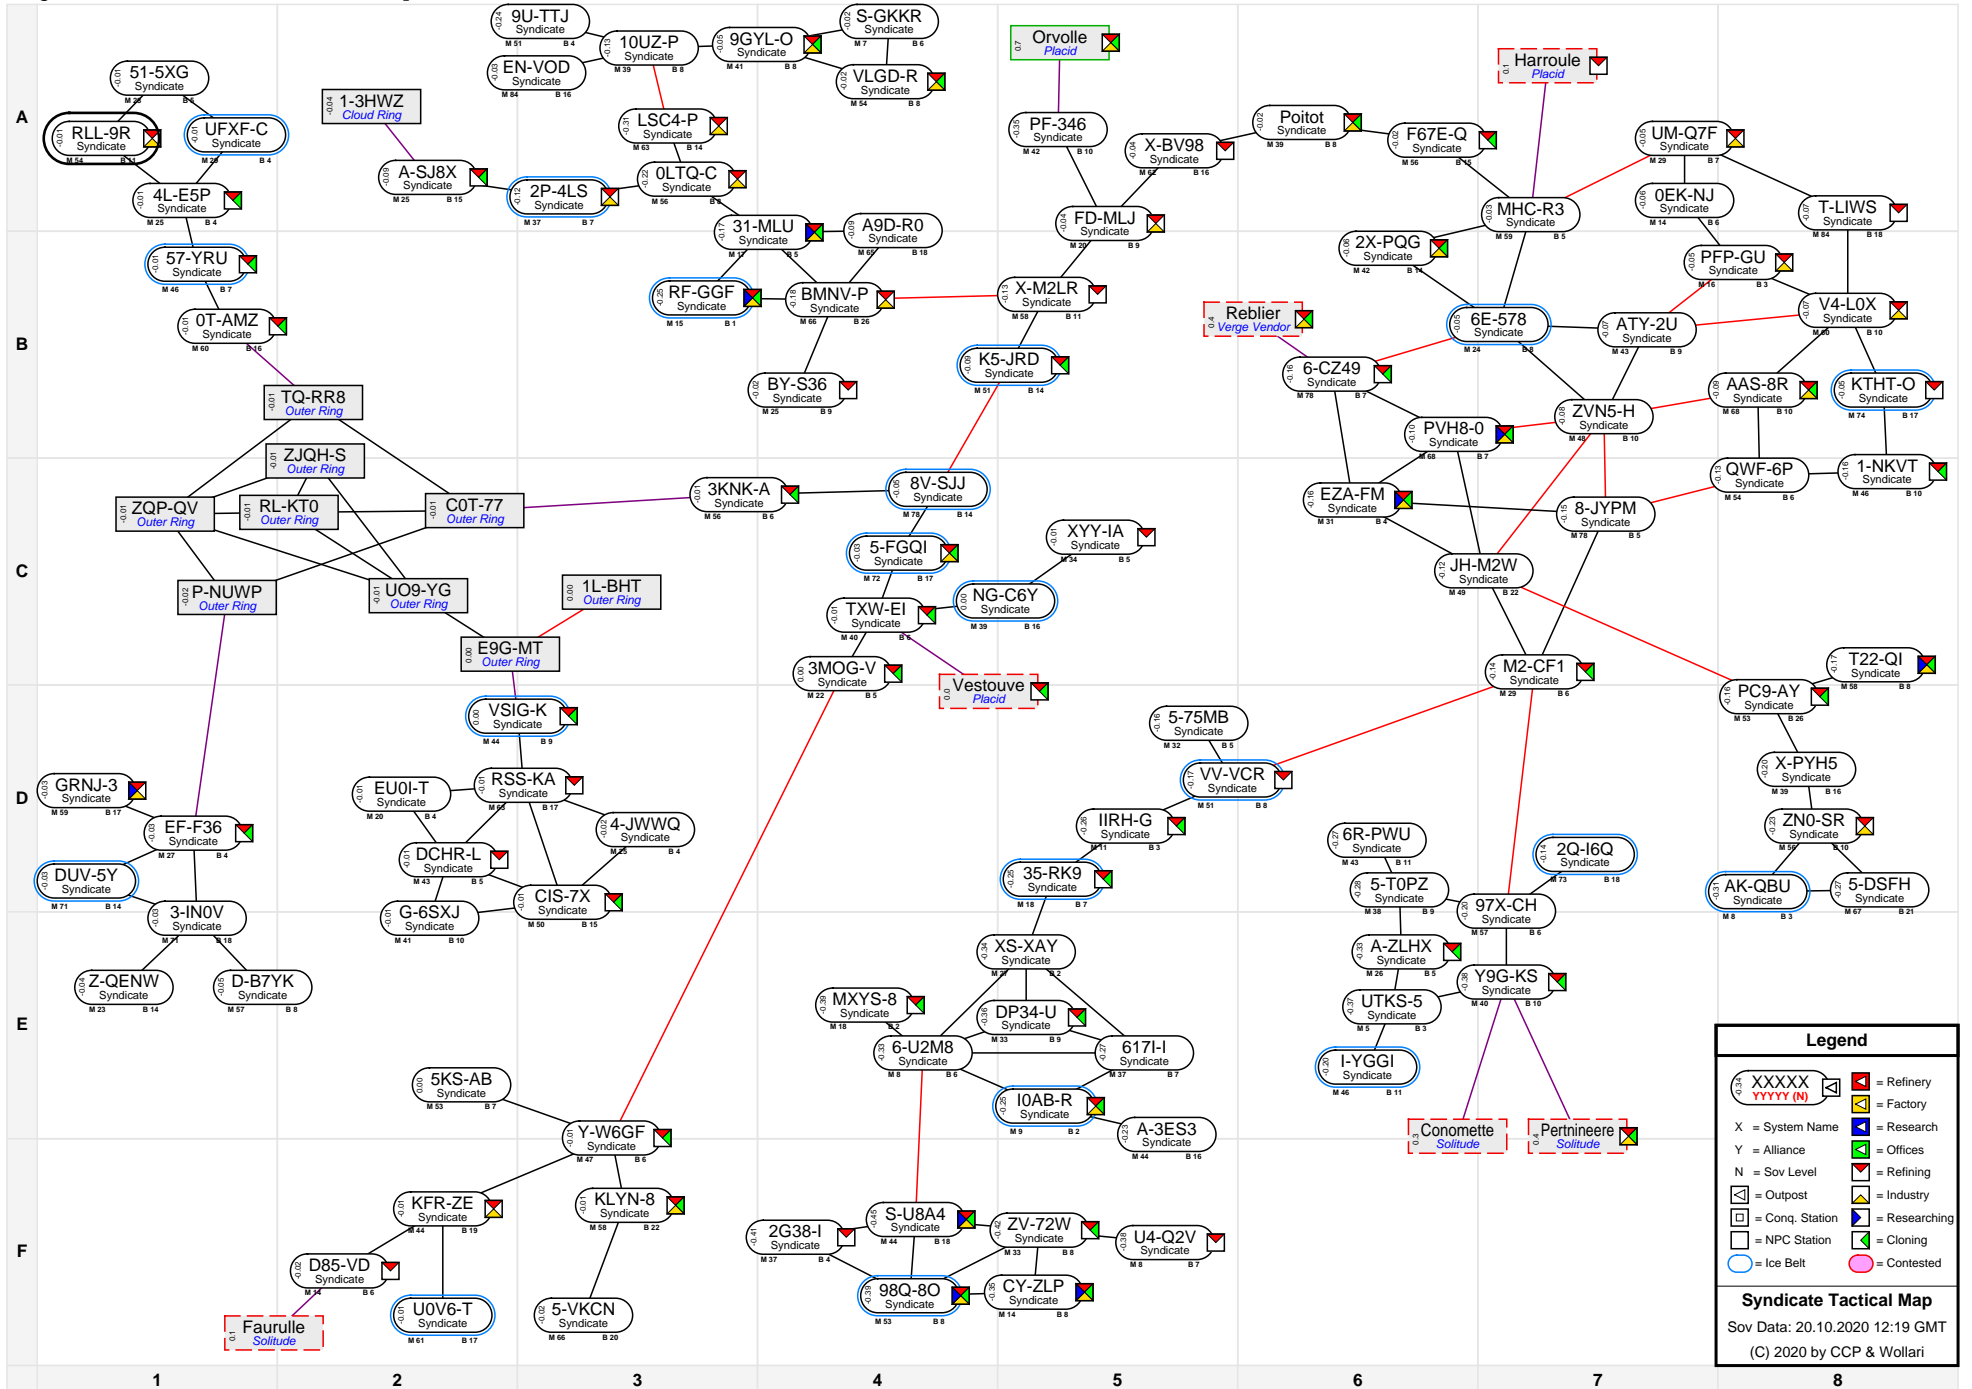

Syndicate Tactical Map

Legend

- XXXXX (with icons) = Refinery
- YYYY (N) (with icon) = Factory
- X = System Name
- Y = Alliance
- N = Sov Level
- [Icon] = Outpost
- [Icon] = Conq. Station
- [Icon] = NPC Station
- [Icon] = Research
- [Icon] = Offices
- [Icon] = Refining
- [Icon] = Industry
- [Icon] = Cloning
- [Icon] = Contested
- [Icon] = Ice Belt

Syndicate Tactical Map
 Sov Data: 20.10.2020 12:19 GMT
 (C) 2020 by CCP & Wollari